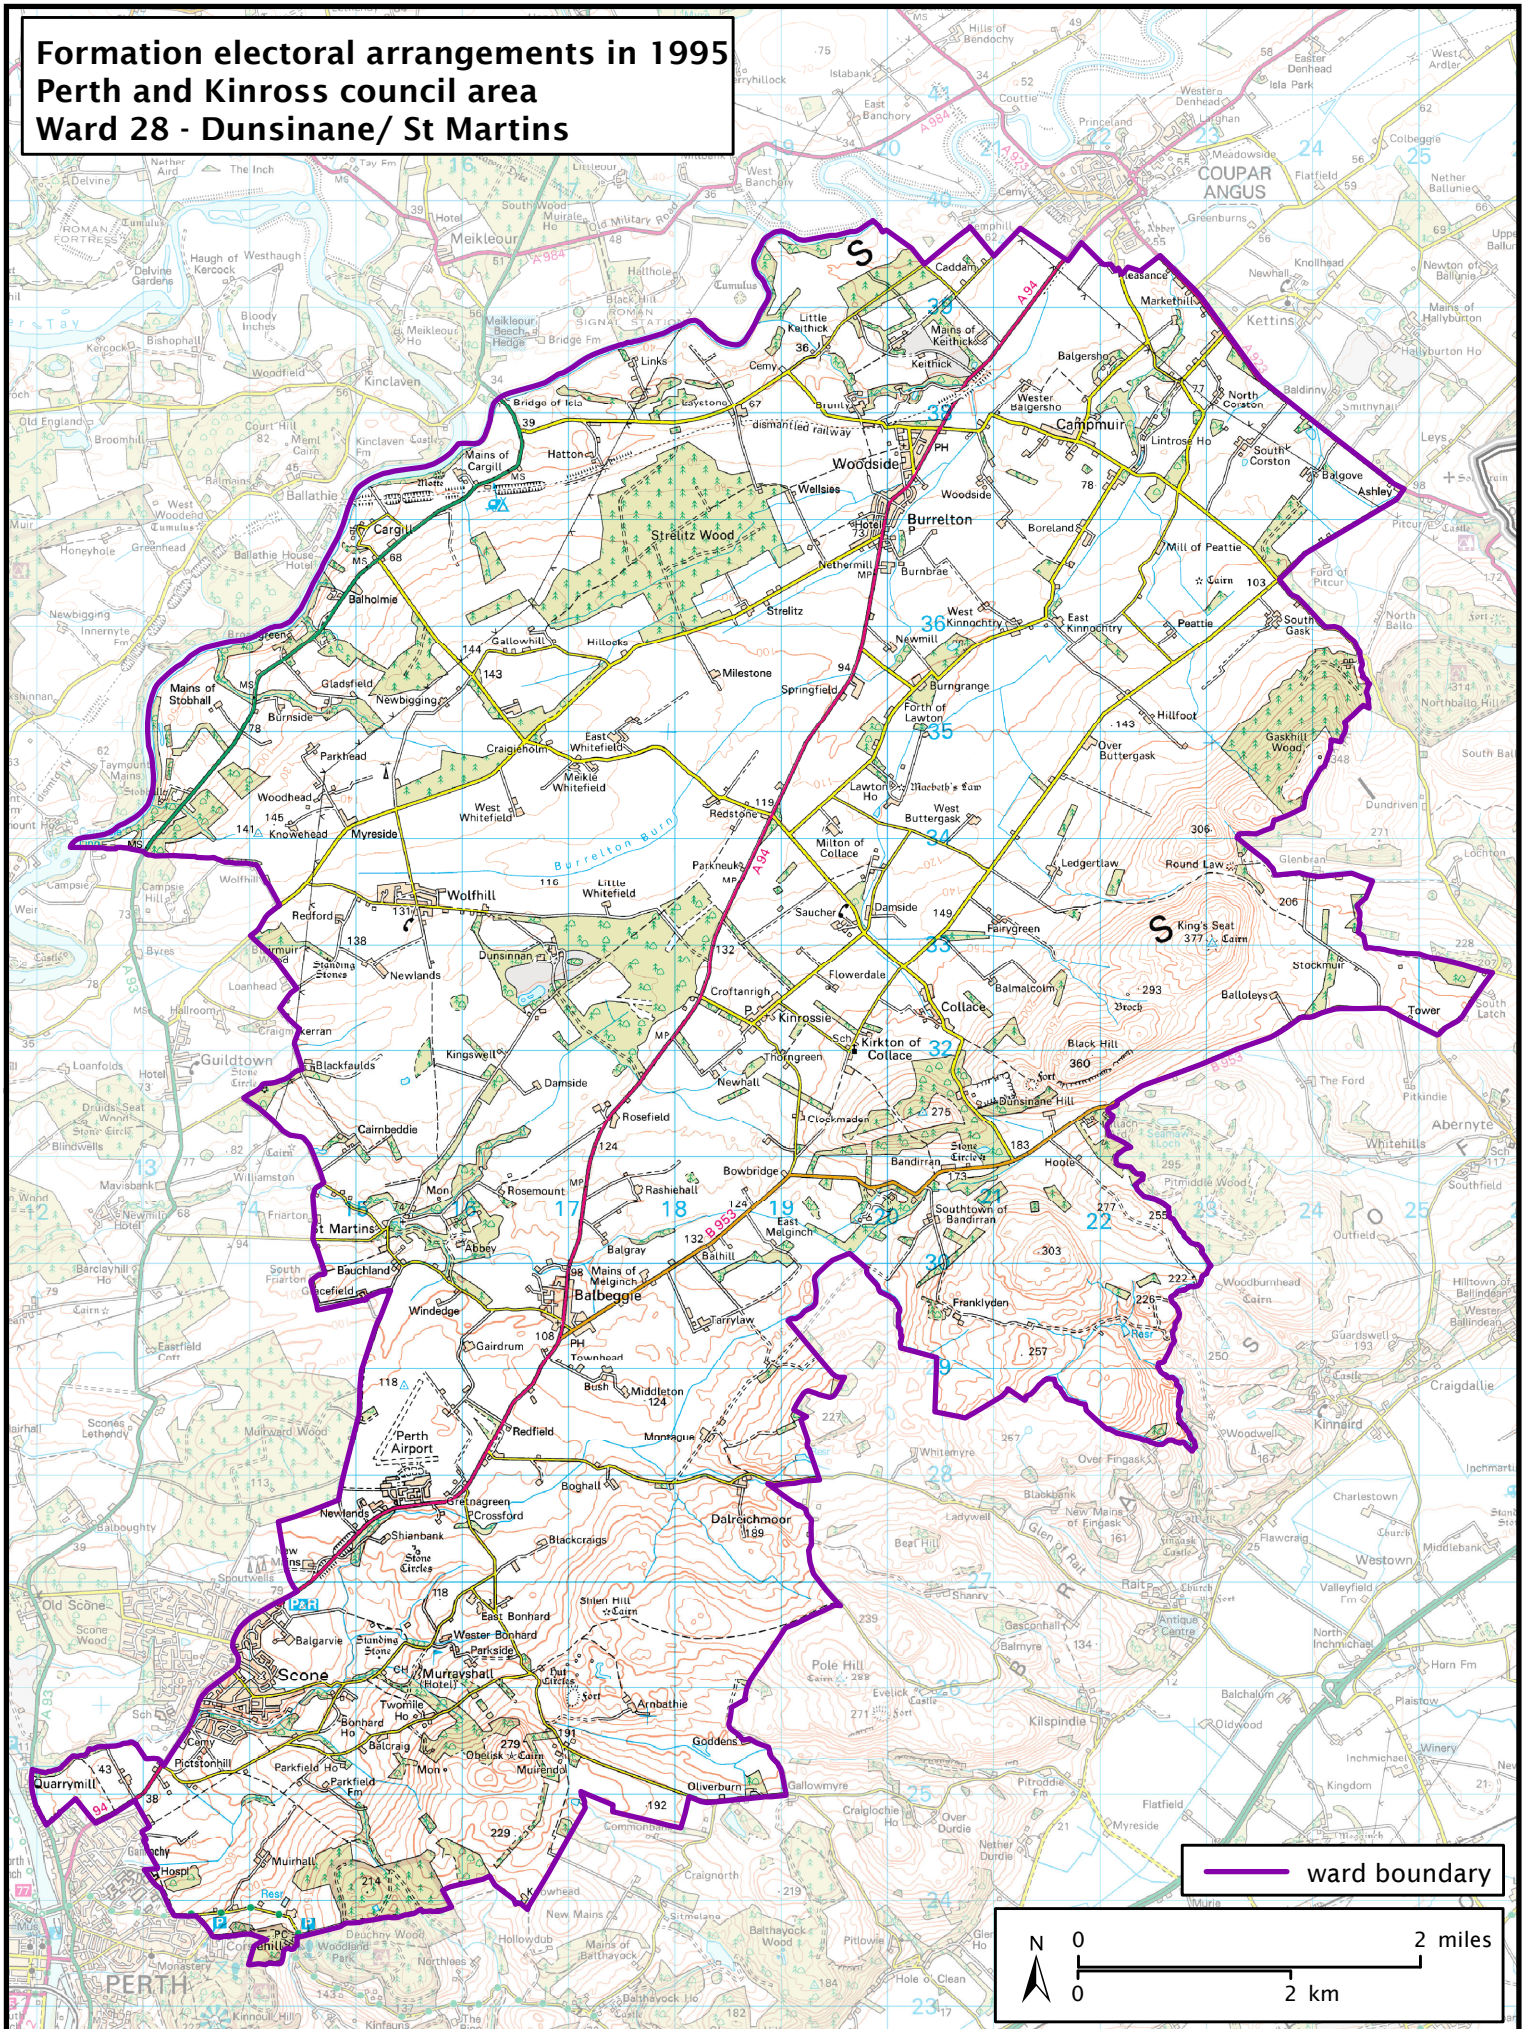

**Formation electoral arrangements in 1995
Perth and Kinross council area
Ward 28 - Dunsinane/ St Martins**

Crown Copyright and database right 2011. All rights reserved. Ordnance Survey licence no. 100022179

This map shows the ward boundary against Ordnance Survey maps from 2011 rather than maps from when the ward boundary was decided.

Local Government Boundary Commission for Scotland

Thistle House, 91 Haymarket Terrace, Edinburgh EH12 5HD