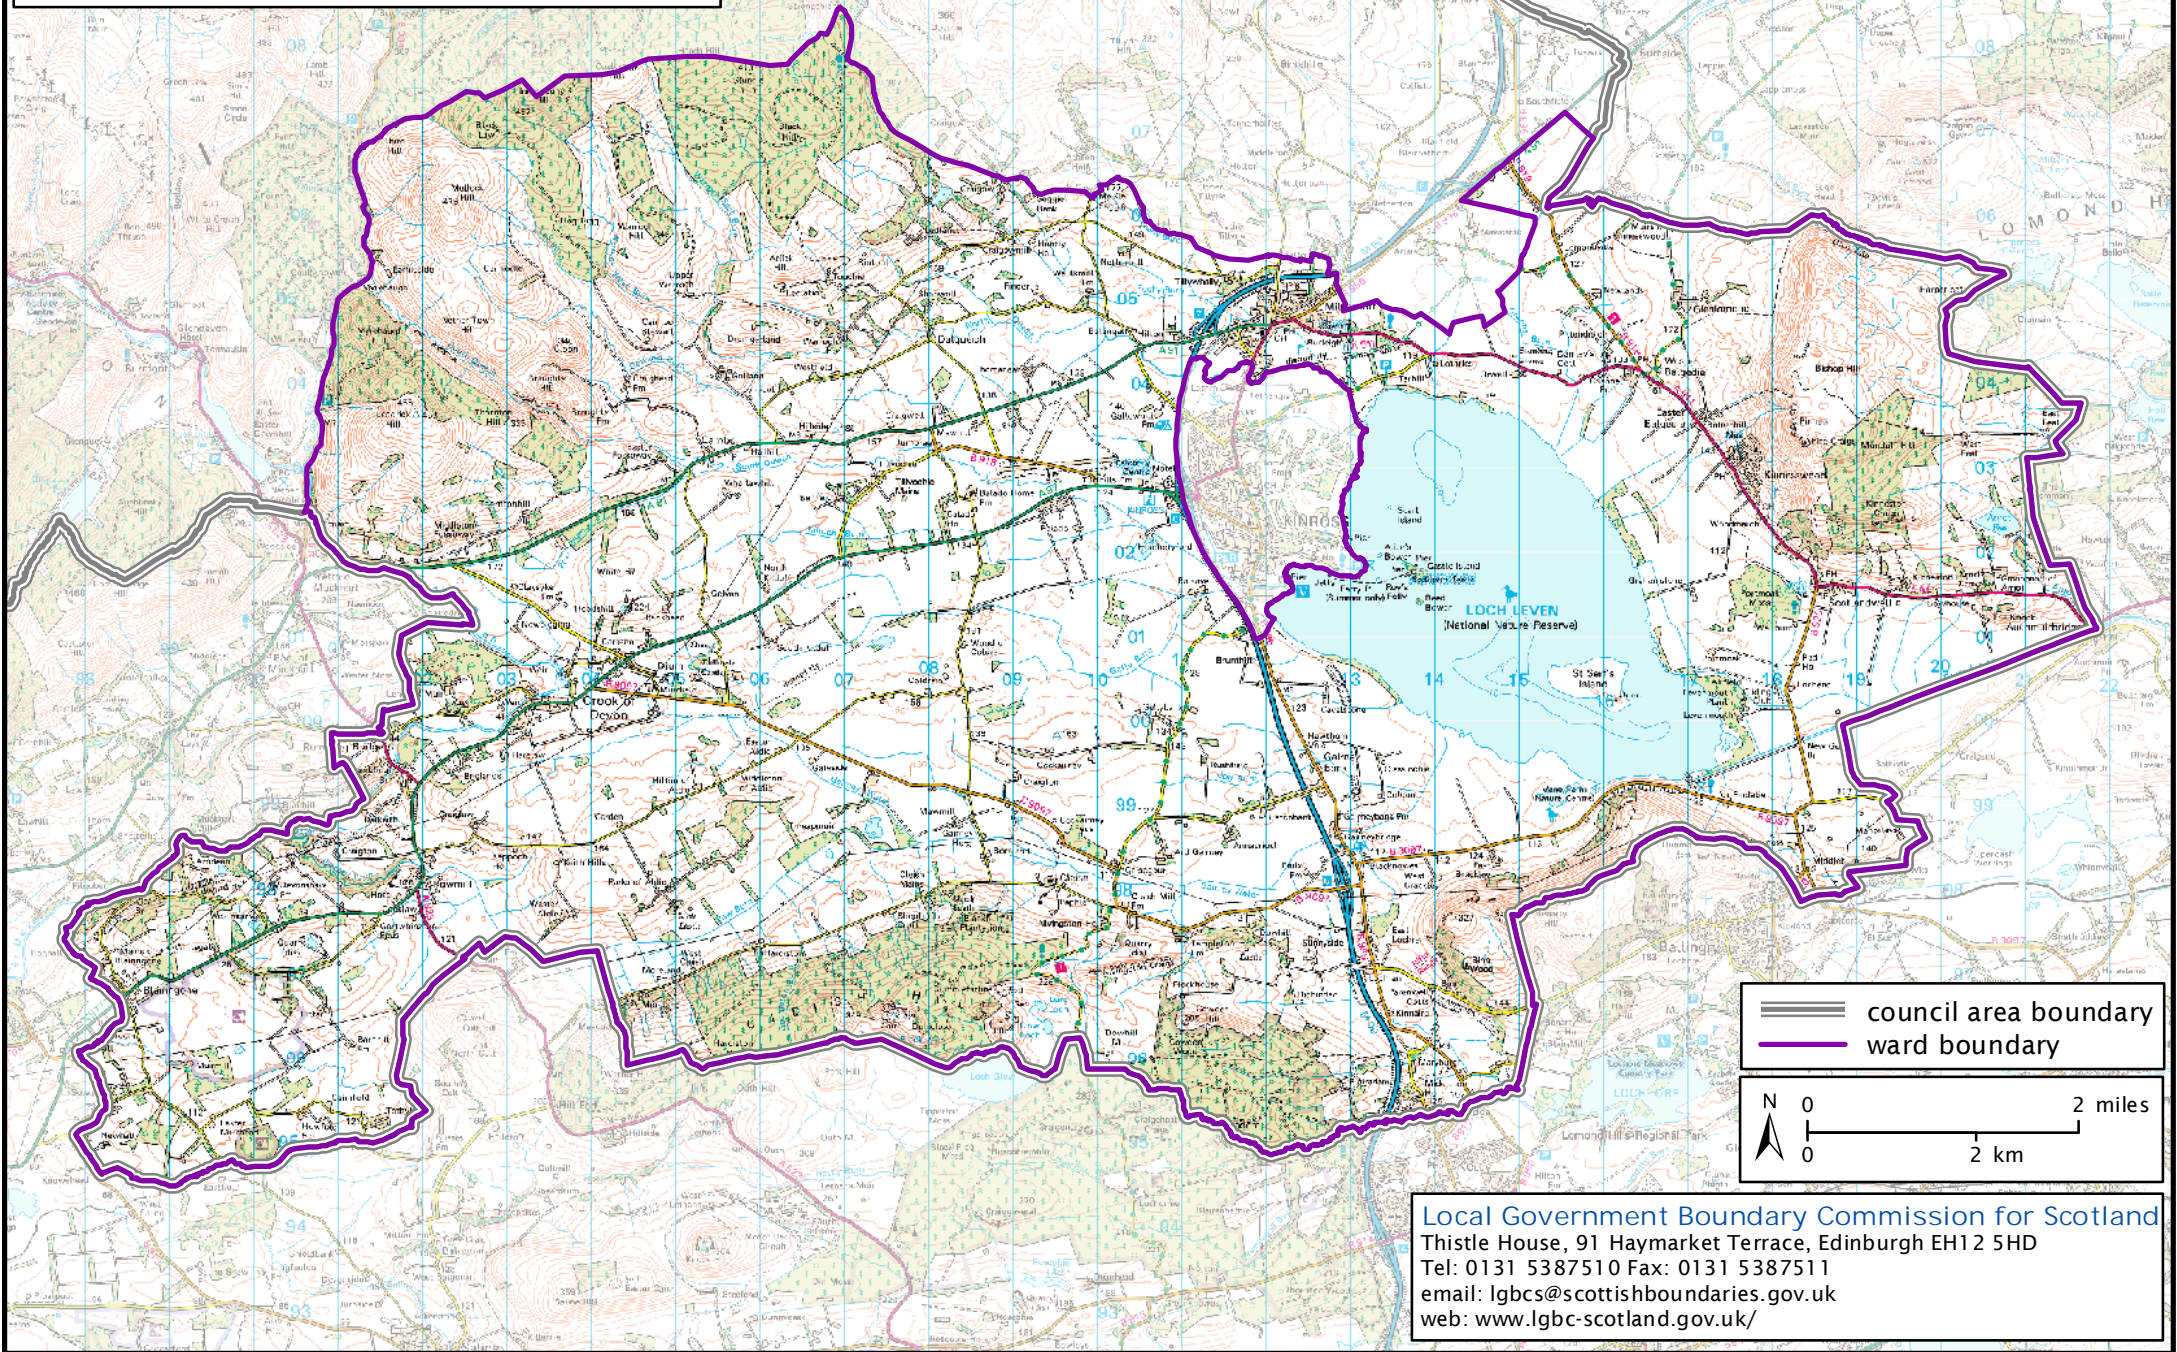

Formation electoral arrangements in 1995

Perth and Kinross council area

Ward 30 - Kinross-shire

This map shows the ward boundary against Ordnance Survey maps from 2011 rather than maps from when the ward boundary was decided.

Crown Copyright and database right 2011. All rights reserved. Ordnance Survey licence no. 10002179

Local Government Boundary Commission for Scotland
Thistle House, 91 Haymarket Terrace, Edinburgh EH12 5HD
Tel: 0131 5387510 Fax: 0131 5387511
email: lgbcscottishboundaries.gov.uk
web: www.lgbc-scotland.gov.uk/