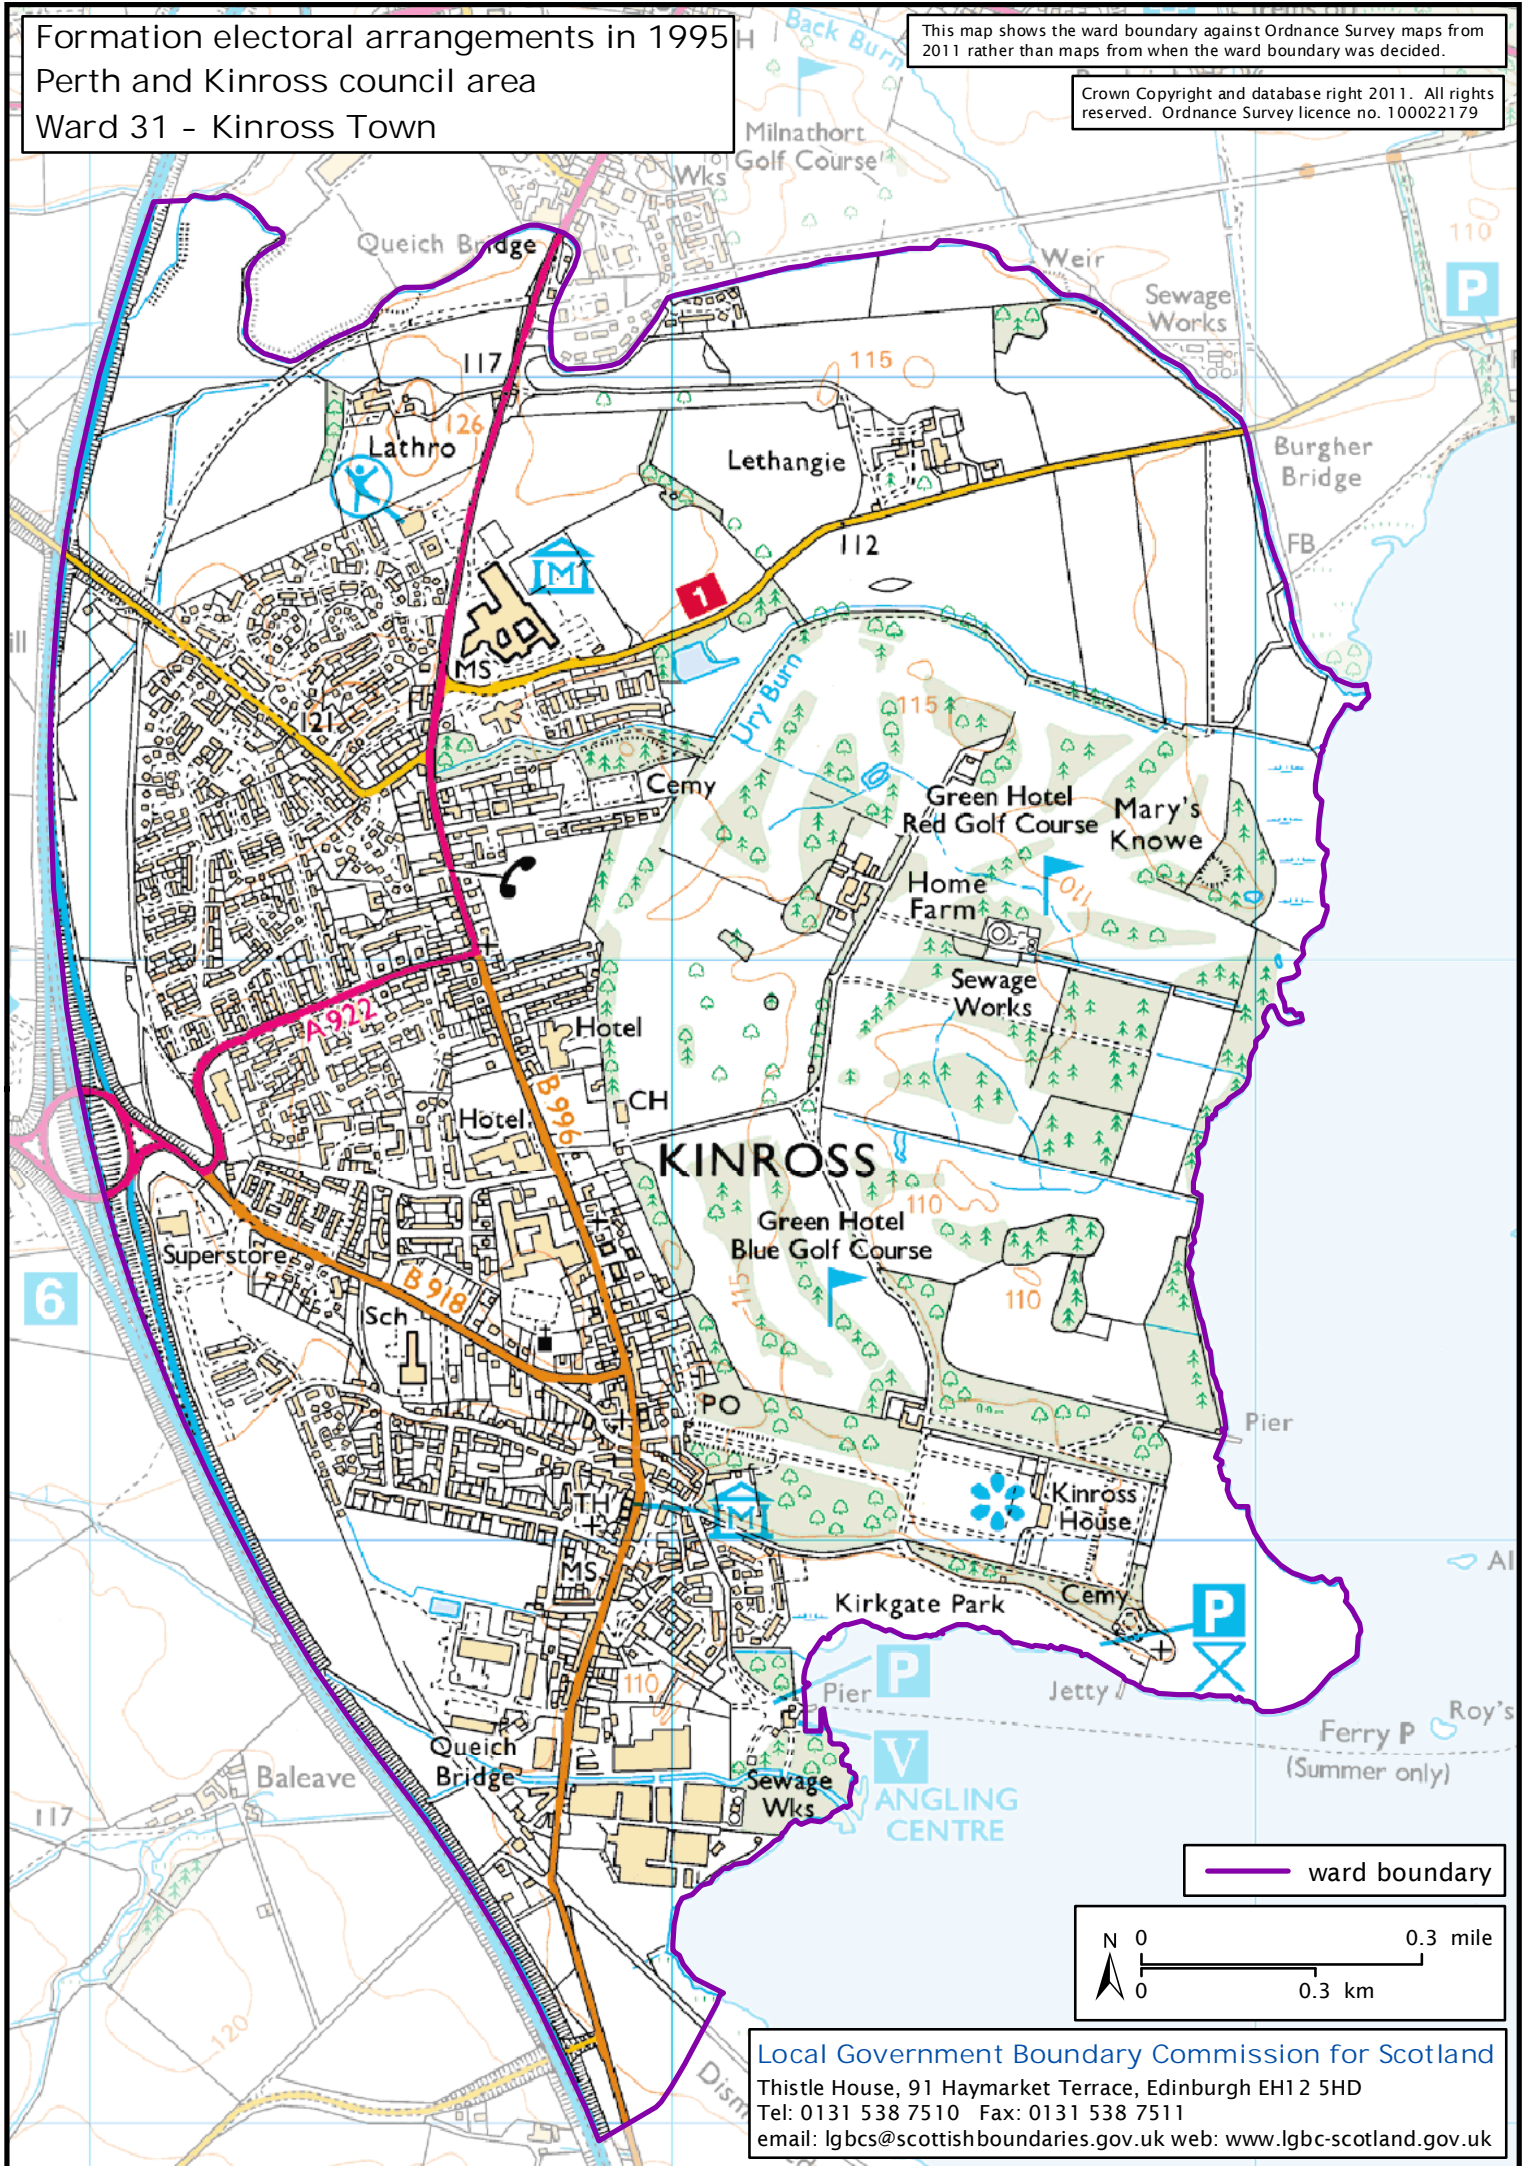

Formation electoral arrangements in 1995
Perth and Kinross council area
Ward 31 - Kinross Town

This map shows the ward boundary against Ordnance Survey maps from 2011 rather than maps from when the ward boundary was decided.

Crown Copyright and database right 2011. All rights reserved. Ordnance Survey licence no. 100022179

— ward boundary

Local Government Boundary Commission for Scotland
Thistle House, 91 Haymarket Terrace, Edinburgh EH1 2 5HD
Tel: 0131 538 7510 Fax: 0131 538 7511
email: lgbc@scottishboundaries.gov.uk web: www.lgbc-scotland.gov.uk