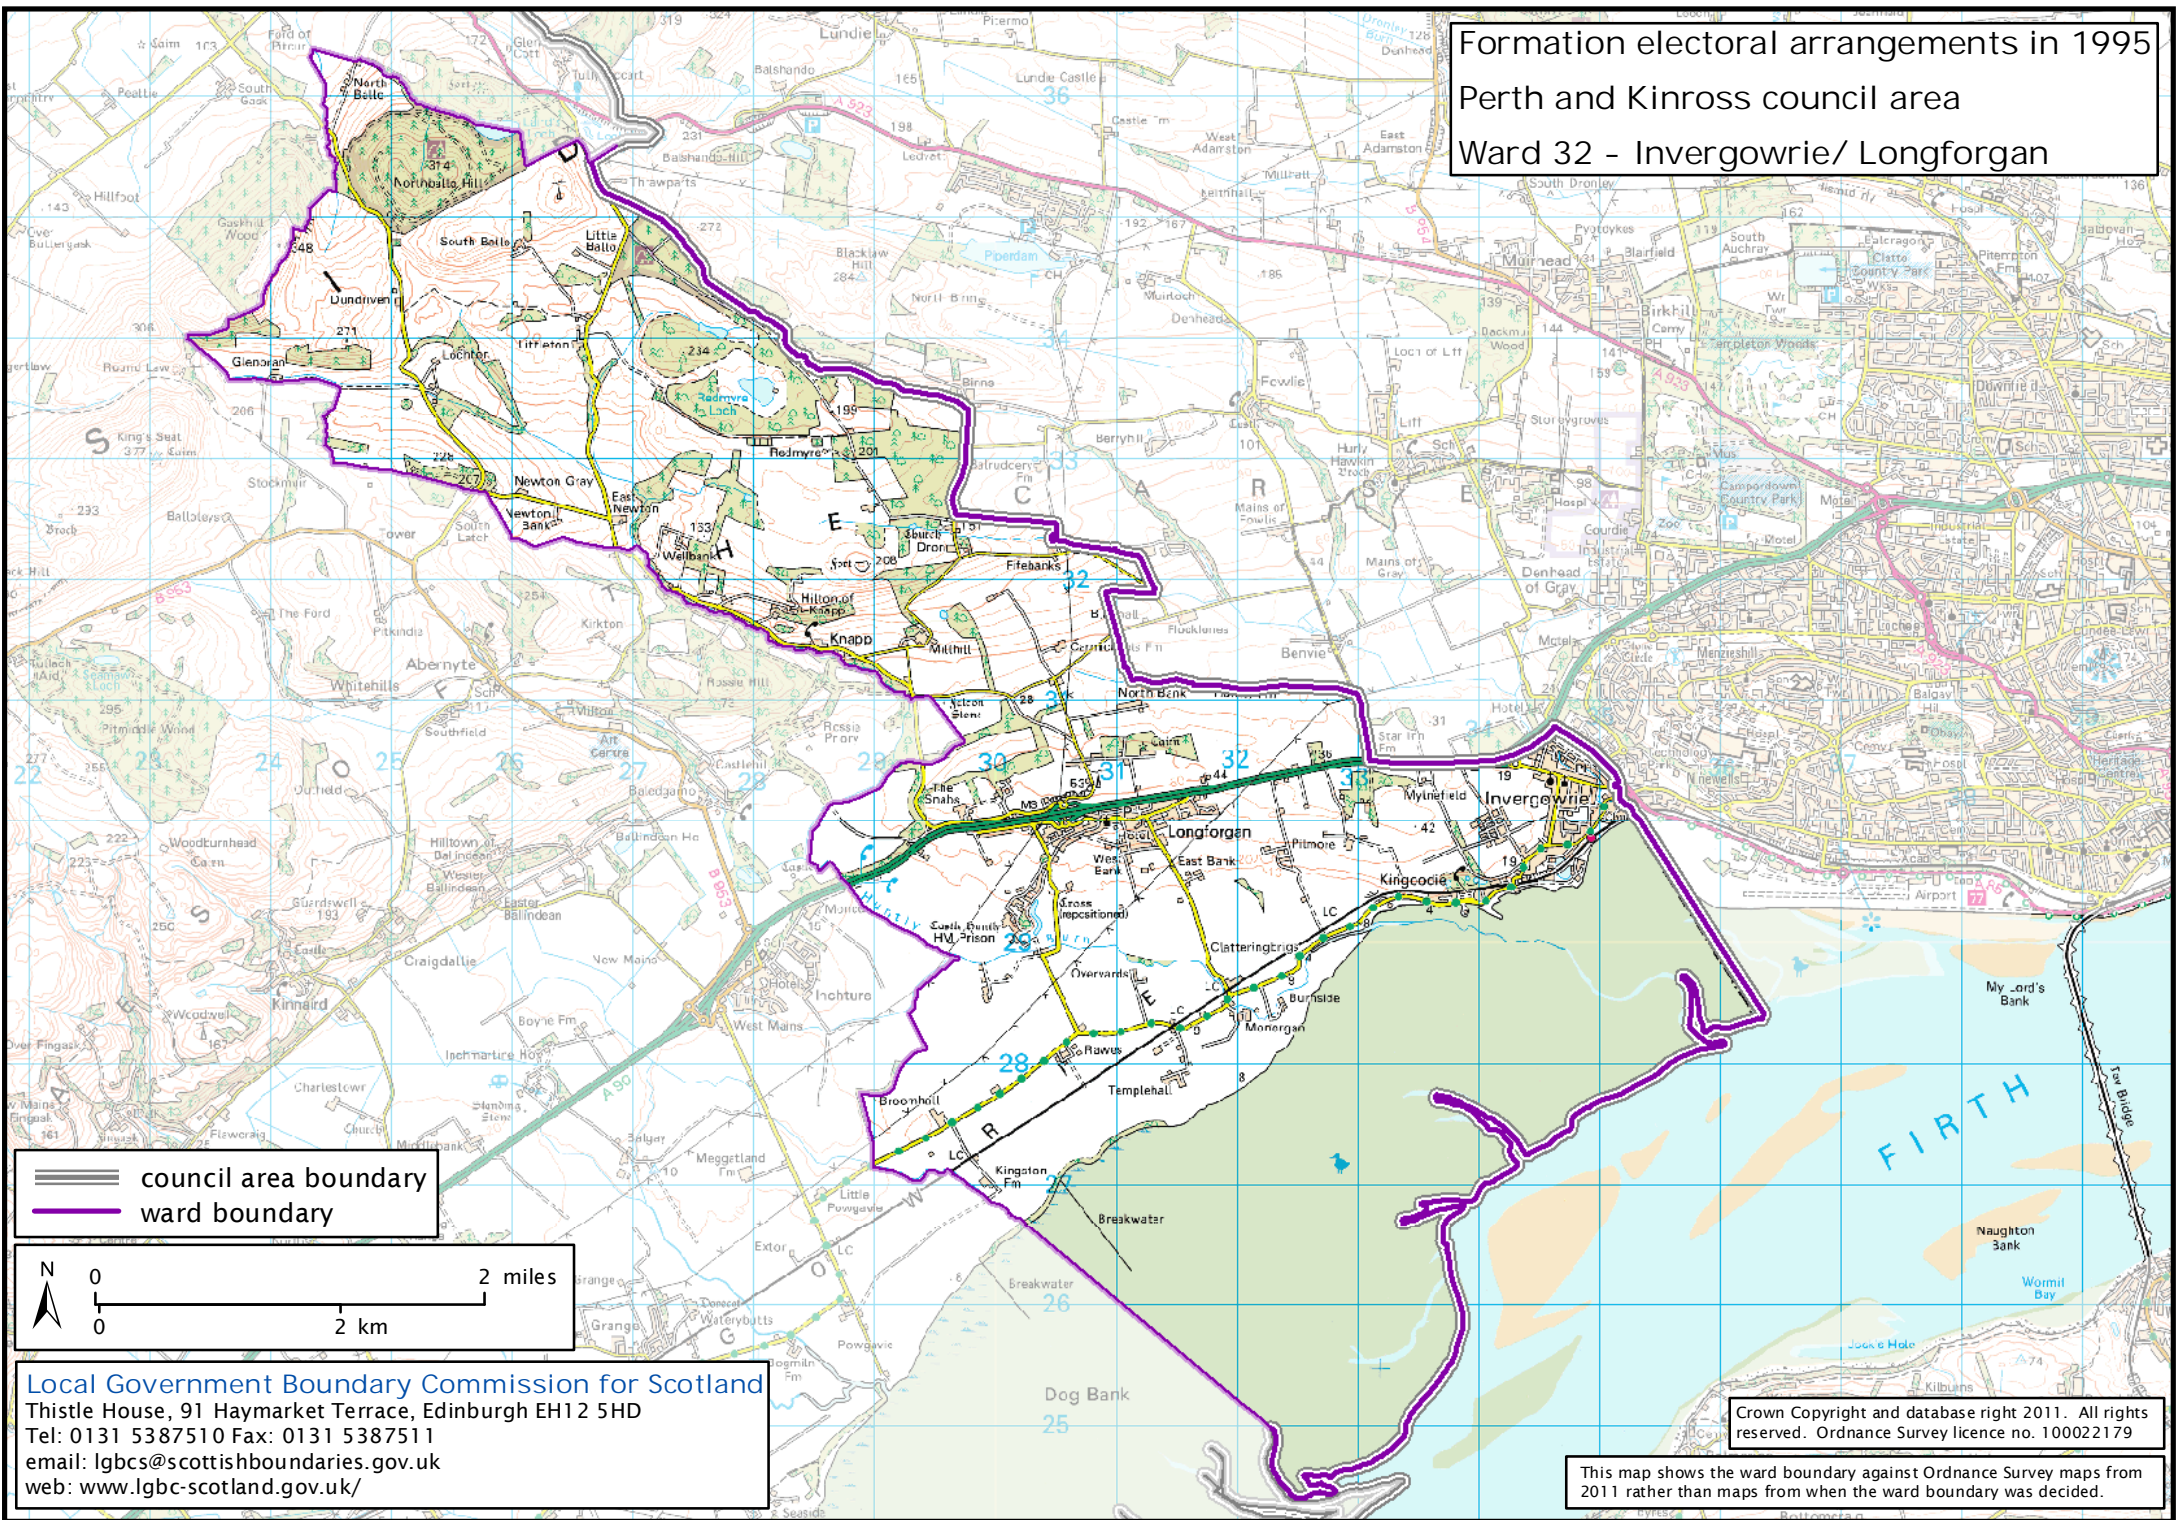

Formation electoral arrangements in 1995
 Perth and Kinross council area
 Ward 32 - Invergowrie/ Longforgan

 council area boundary
 ward boundary

 0 2 miles
 0 2 km

Local Government Boundary Commission for Scotland
 Thistle House, 91 Haymarket Terrace, Edinburgh EH12 5HD
 Tel: 0131 5387510 Fax: 0131 5387511
 email: lgbc@scottishboundaries.gov.uk
 web: www.lgbc-scotland.gov.uk/

Crown Copyright and database right 2011. All rights reserved. Ordnance Survey licence no. 100022179

This map shows the ward boundary against Ordnance Survey maps from 2011 rather than maps from when the ward boundary was decided.