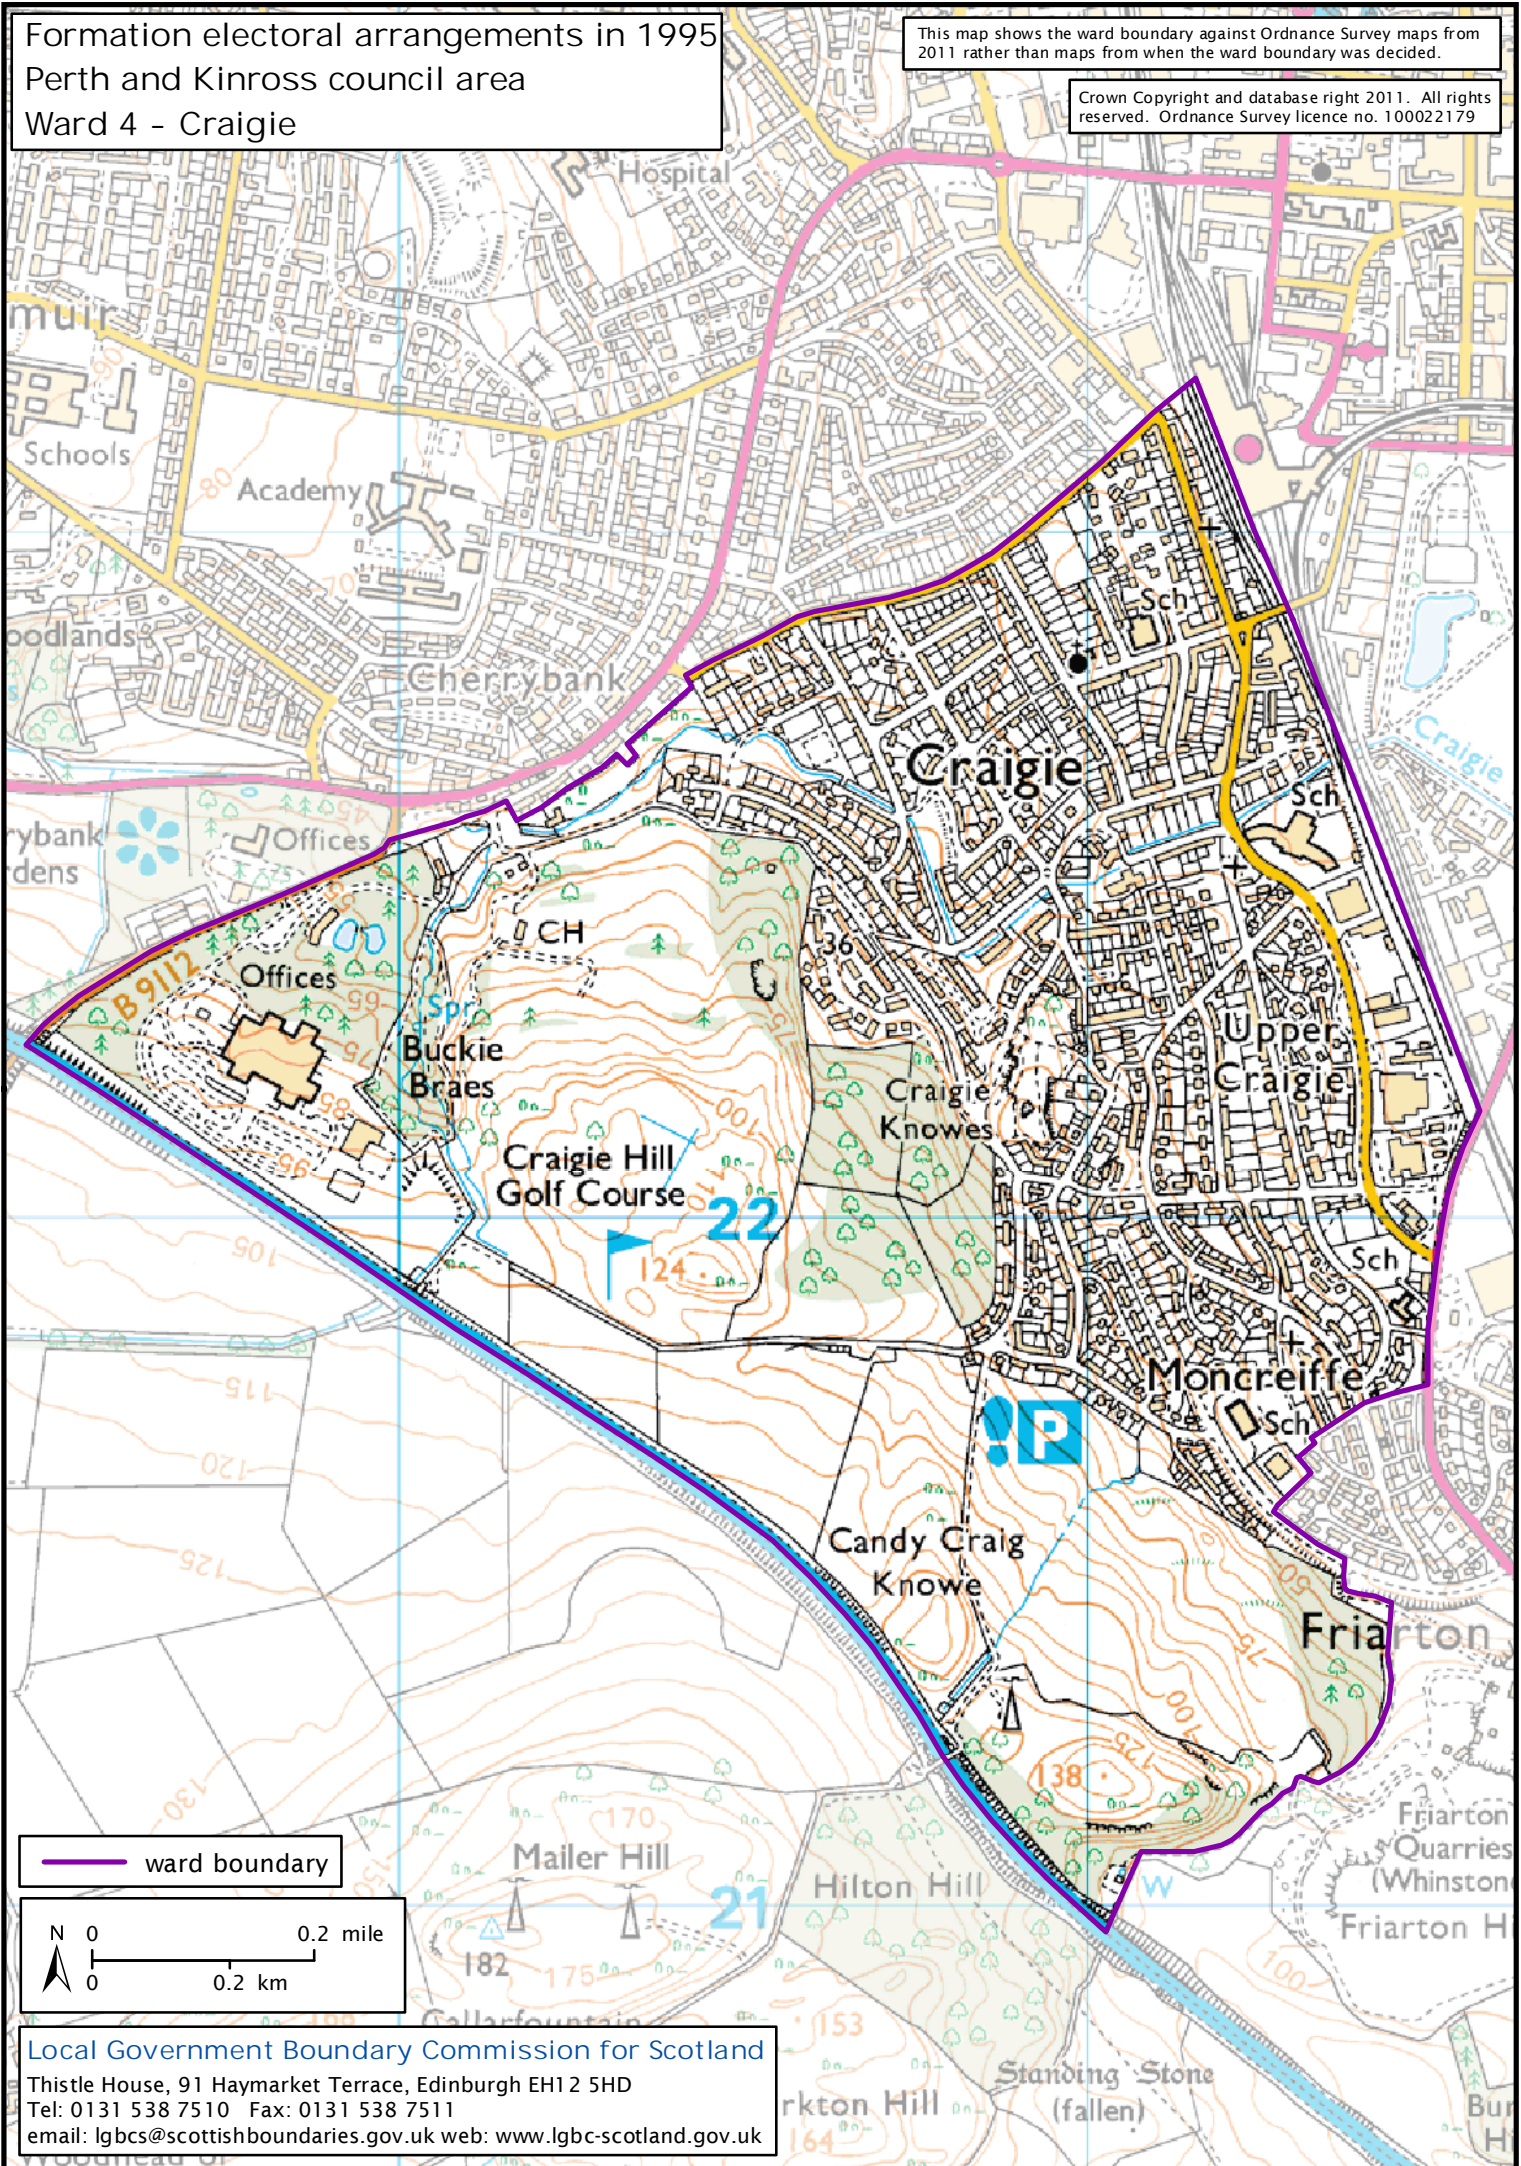

Formation electoral arrangements in 1995
Perth and Kinross council area
Ward 4 - Craigie

This map shows the ward boundary against Ordnance Survey maps from 2011 rather than maps from when the ward boundary was decided.

Crown Copyright and database right 2011. All rights reserved. Ordnance Survey licence no. 100022179

— ward boundary

Local Government Boundary Commission for Scotland
Thistle House, 91 Haymarket Terrace, Edinburgh EH12 5HD
Tel: 0131 538 7510 Fax: 0131 538 7511
email: lgbc@scottishboundaries.gov.uk web: www.lgbc-scotland.gov.uk