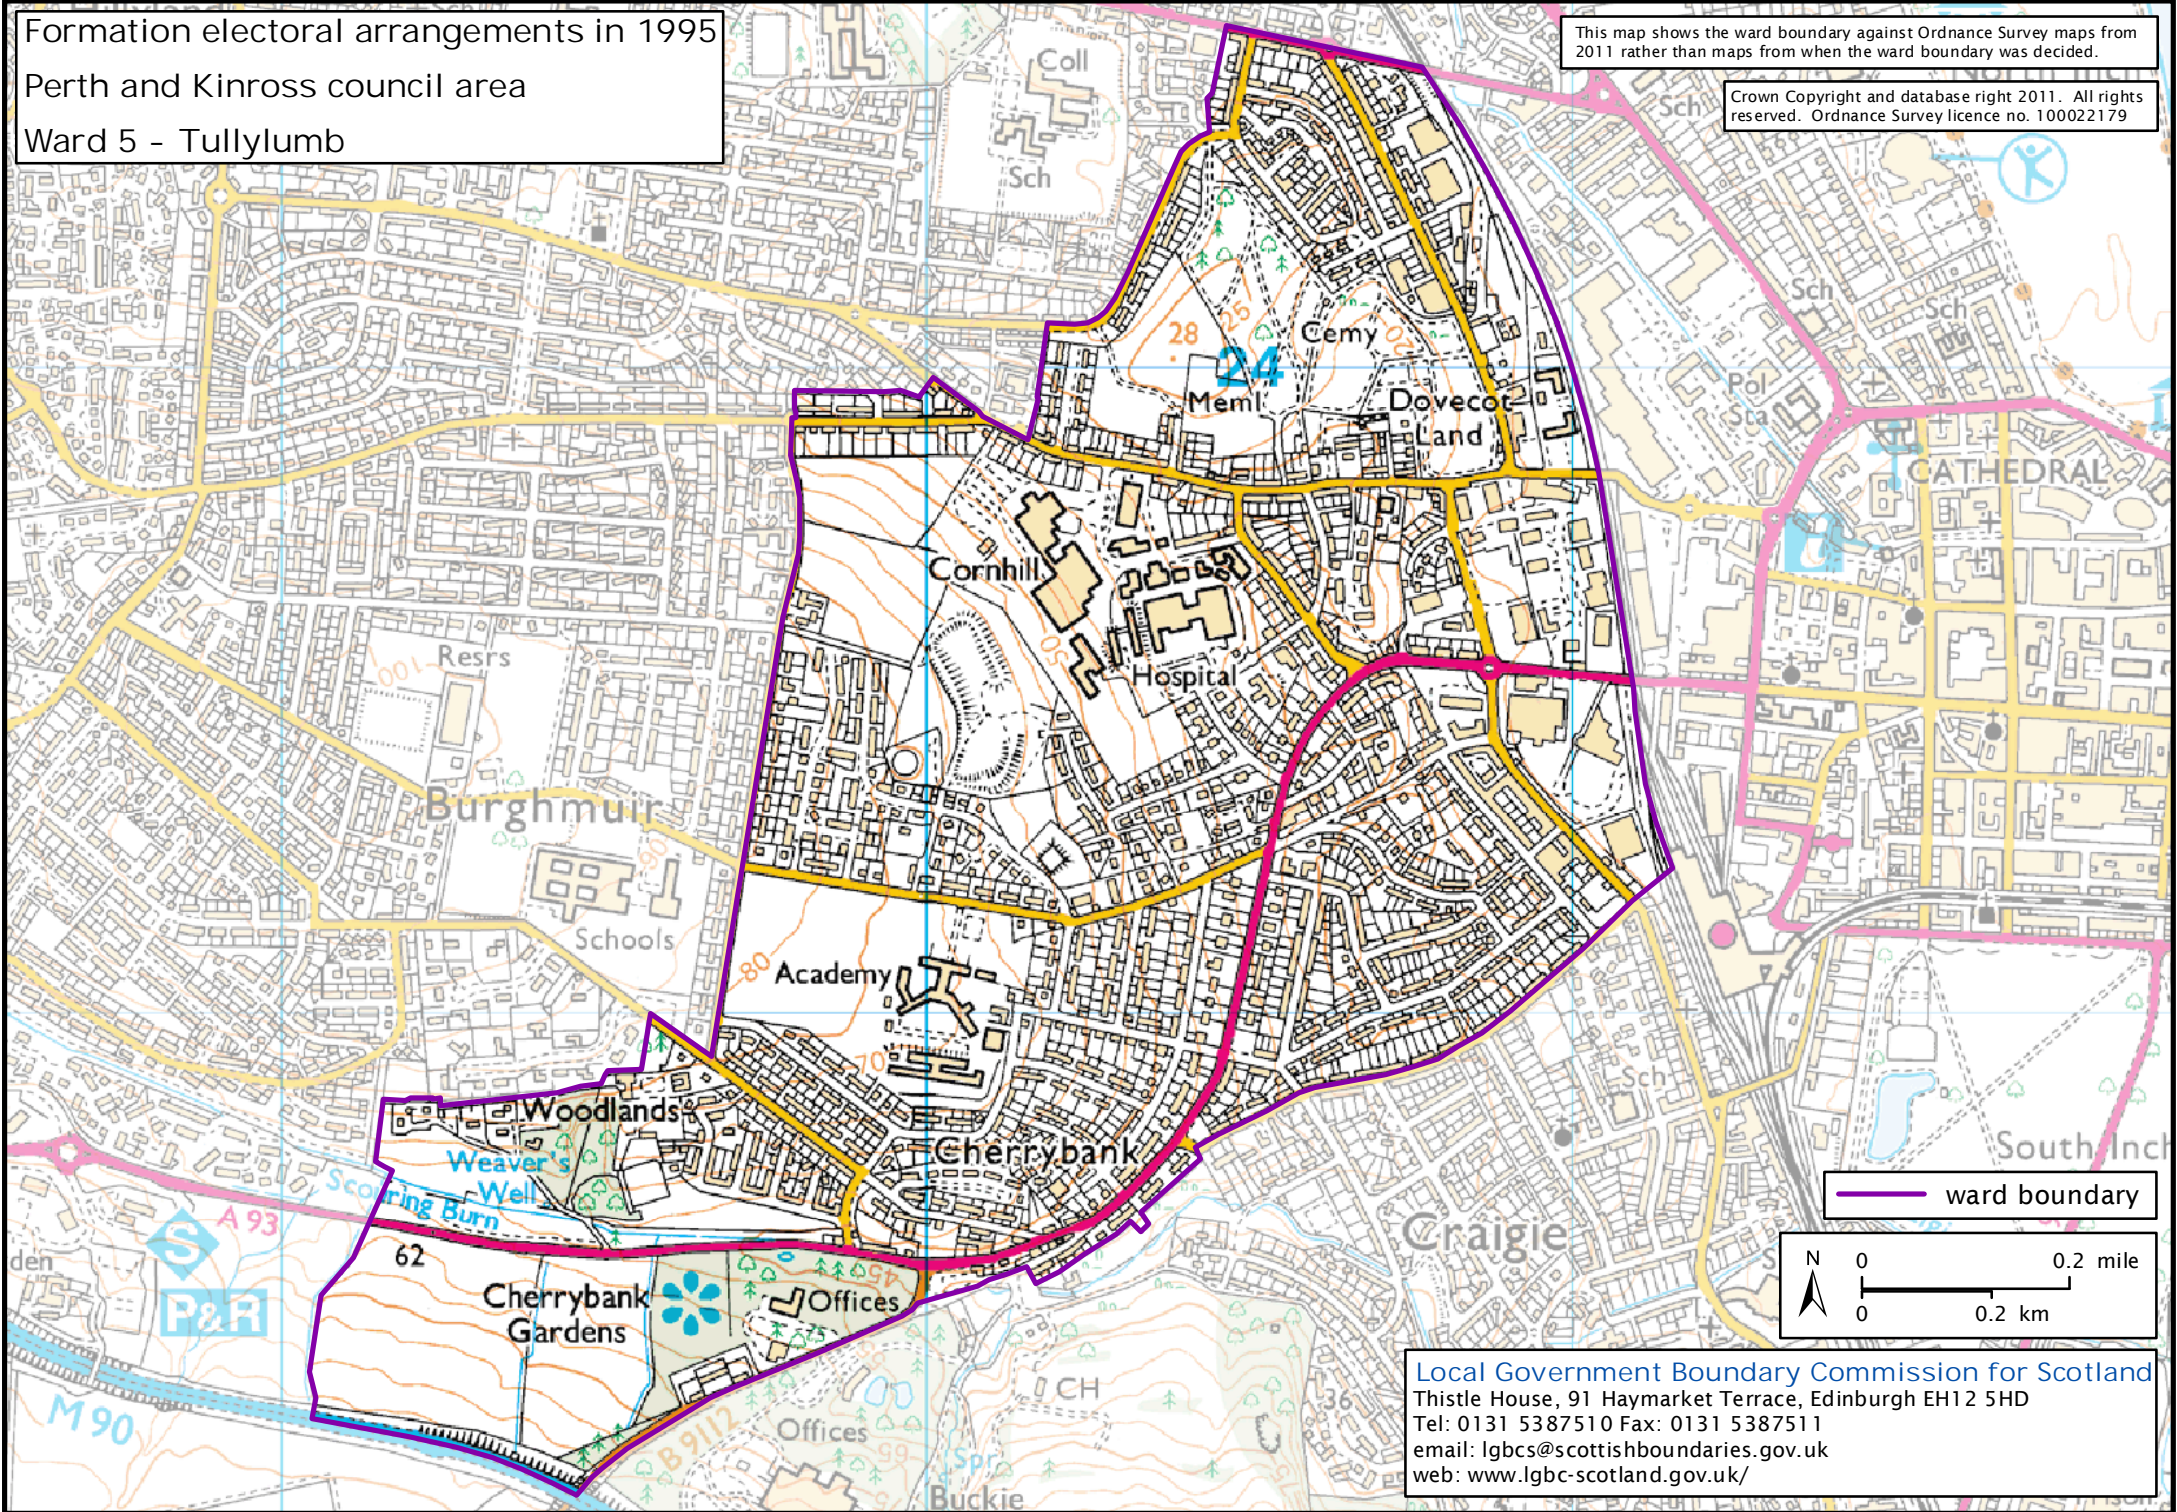

Formation electoral arrangements in 1995

Perth and Kinross council area

Ward 5 - Tullylumb

This map shows the ward boundary against Ordnance Survey maps from 2011 rather than maps from when the ward boundary was decided.

Crown Copyright and database right 2011. All rights reserved. Ordnance Survey licence no. 100022179

Local Government Boundary Commission for Scotland
Thistle House, 91 Haymarket Terrace, Edinburgh EH12 5HD
Tel: 0131 5387510 Fax: 0131 5387511
email: lgbc@scottishboundaries.gov.uk
web: www.lgbc-scotland.gov.uk/