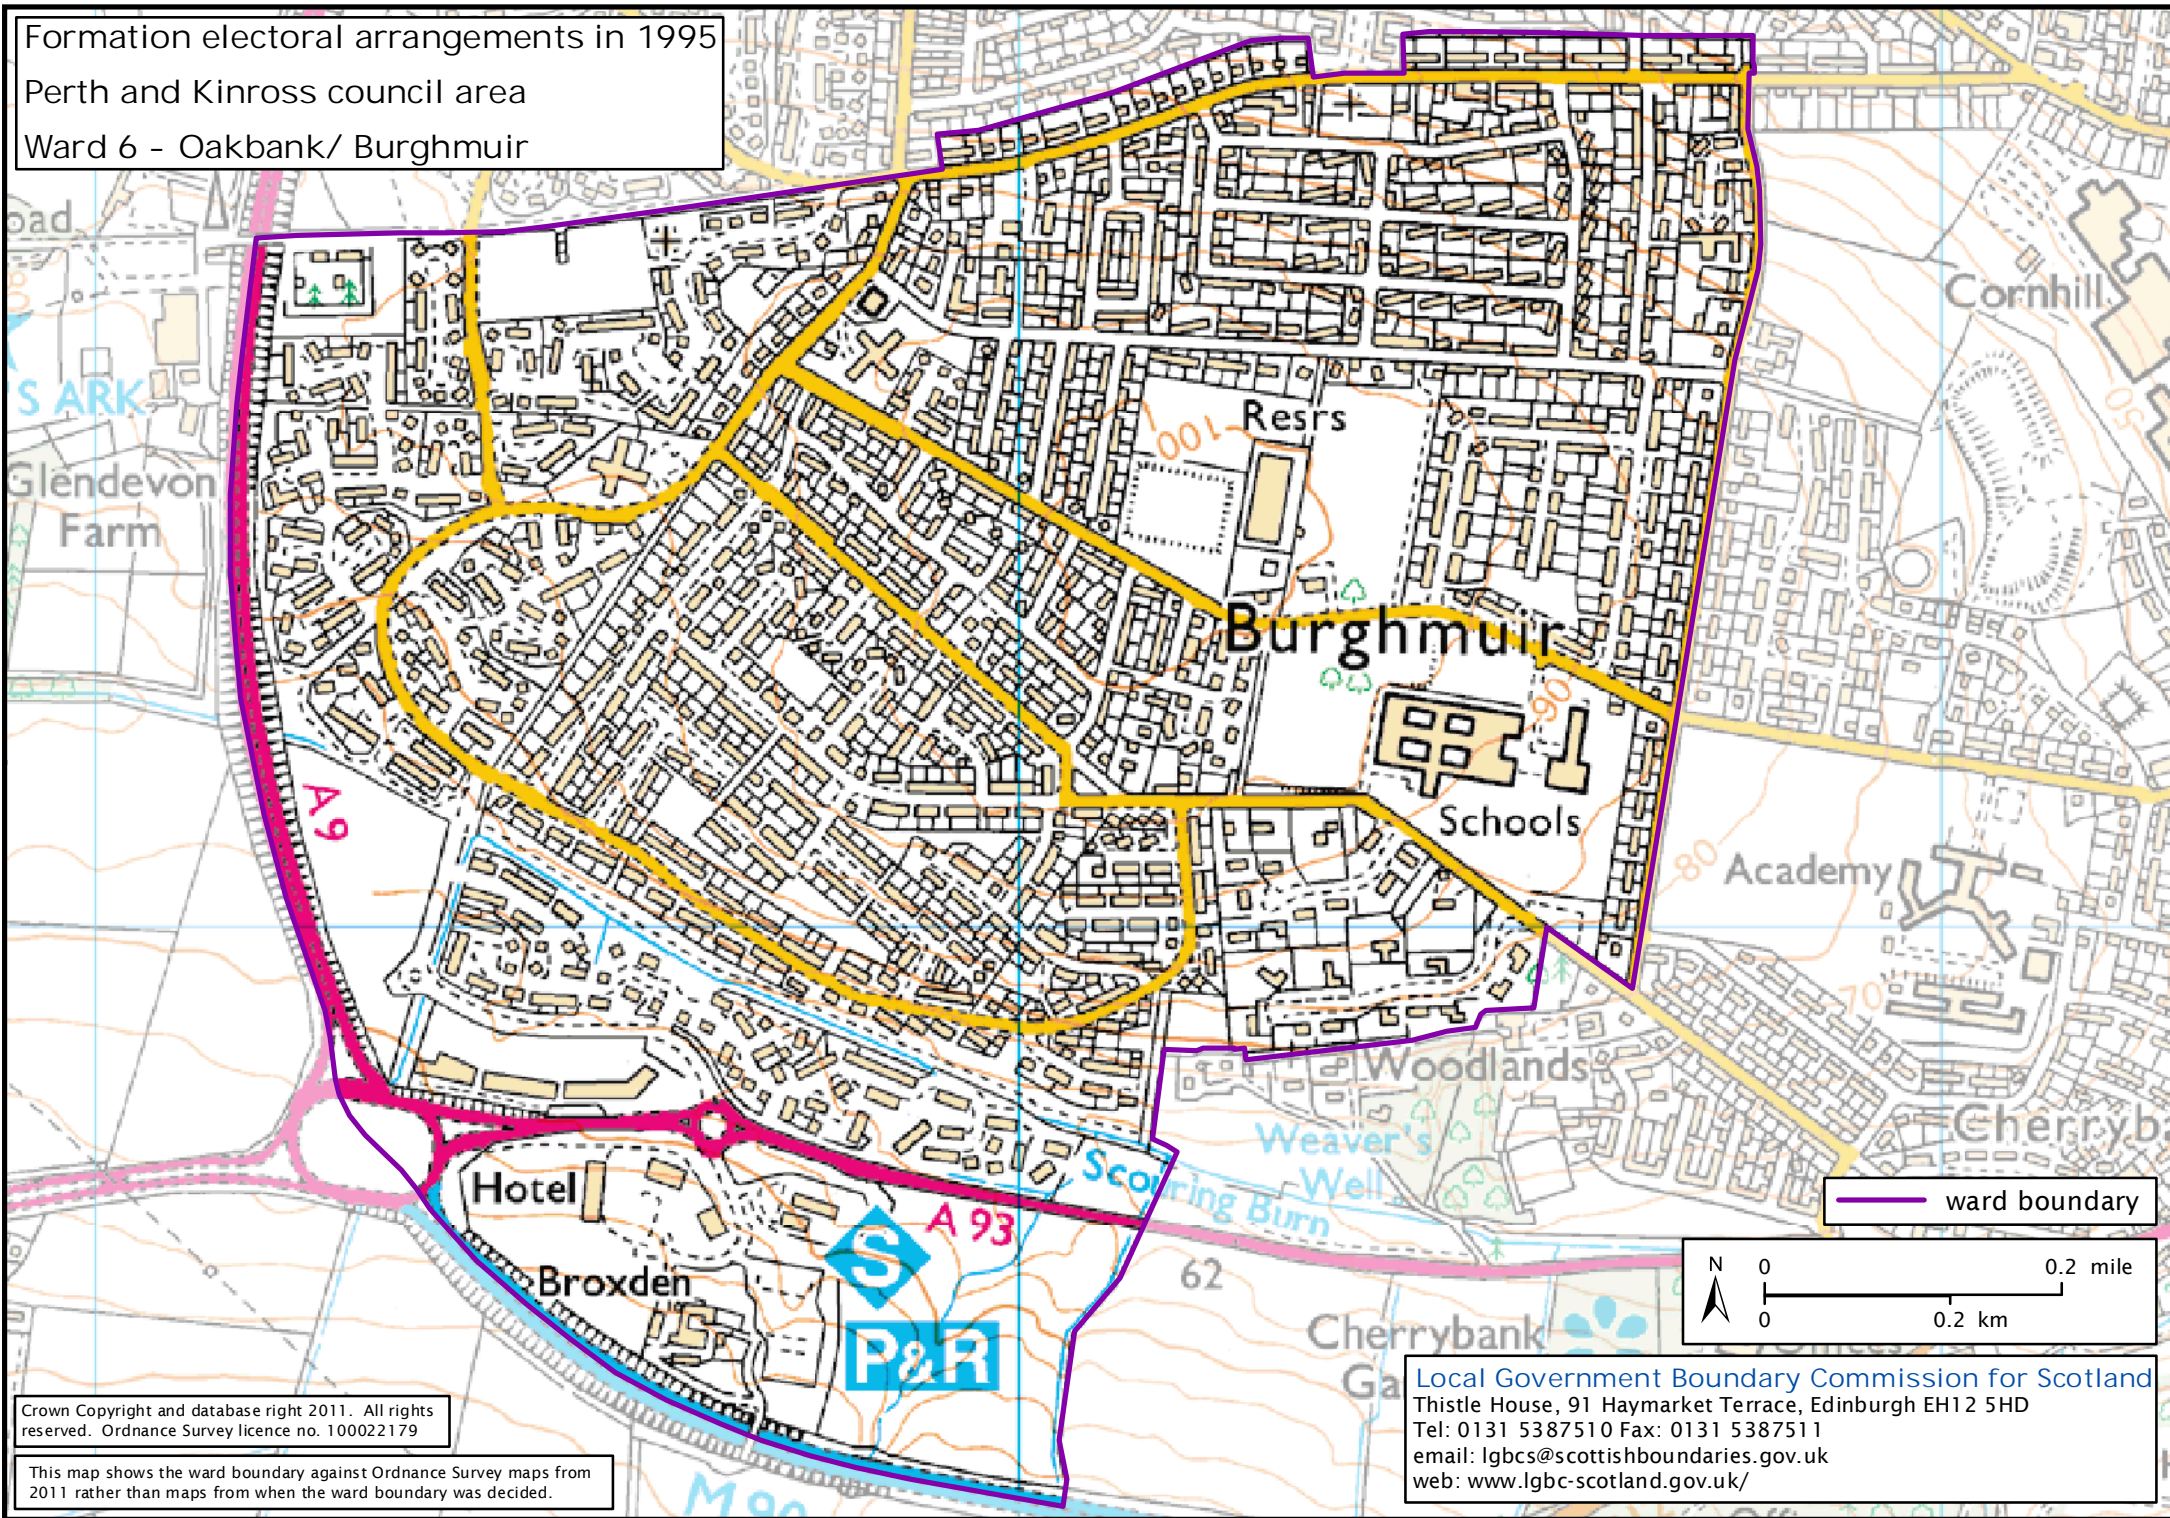

Formation electoral arrangements in 1995

Perth and Kinross council area

Ward 6 - Oakbank/ Burghmuir

Crown Copyright and database right 2011. All rights reserved. Ordnance Survey licence no. 100022179

This map shows the ward boundary against Ordnance Survey maps from 2011 rather than maps from when the ward boundary was decided.