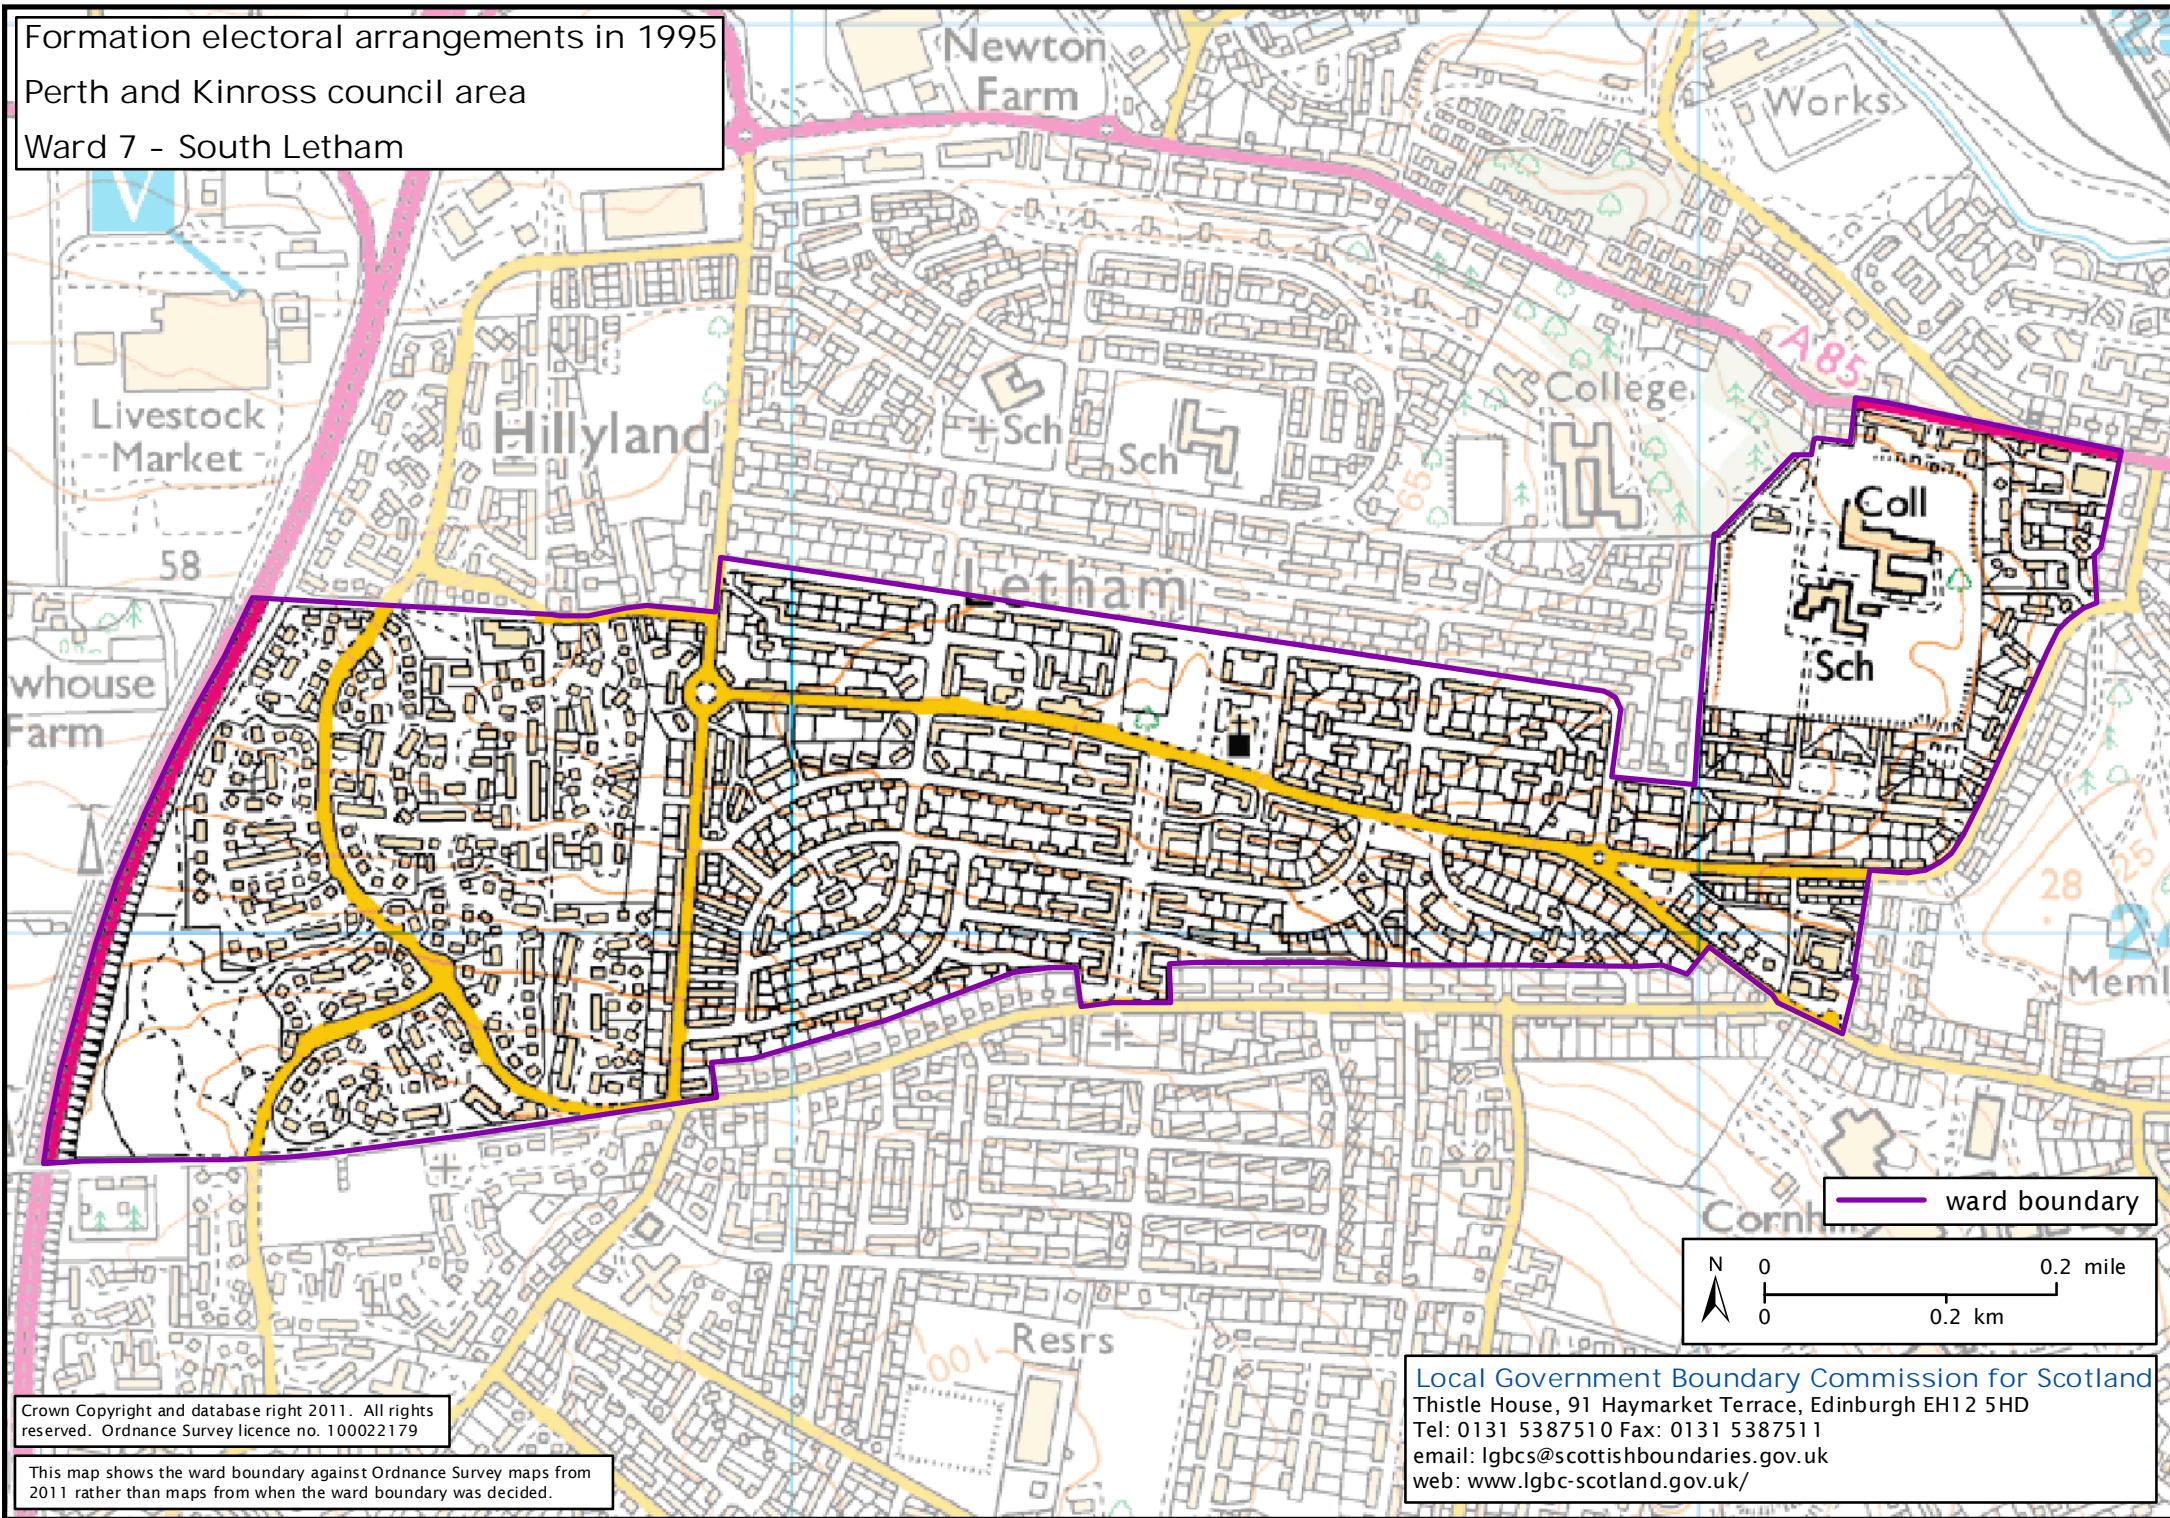

Formation electoral arrangements in 1995
Perth and Kinross council area
Ward 7 - South Letham

Crown Copyright and database right 2011. All rights reserved. Ordnance Survey licence no. 100022179

This map shows the ward boundary against Ordnance Survey maps from 2011 rather than maps from when the ward boundary was decided.