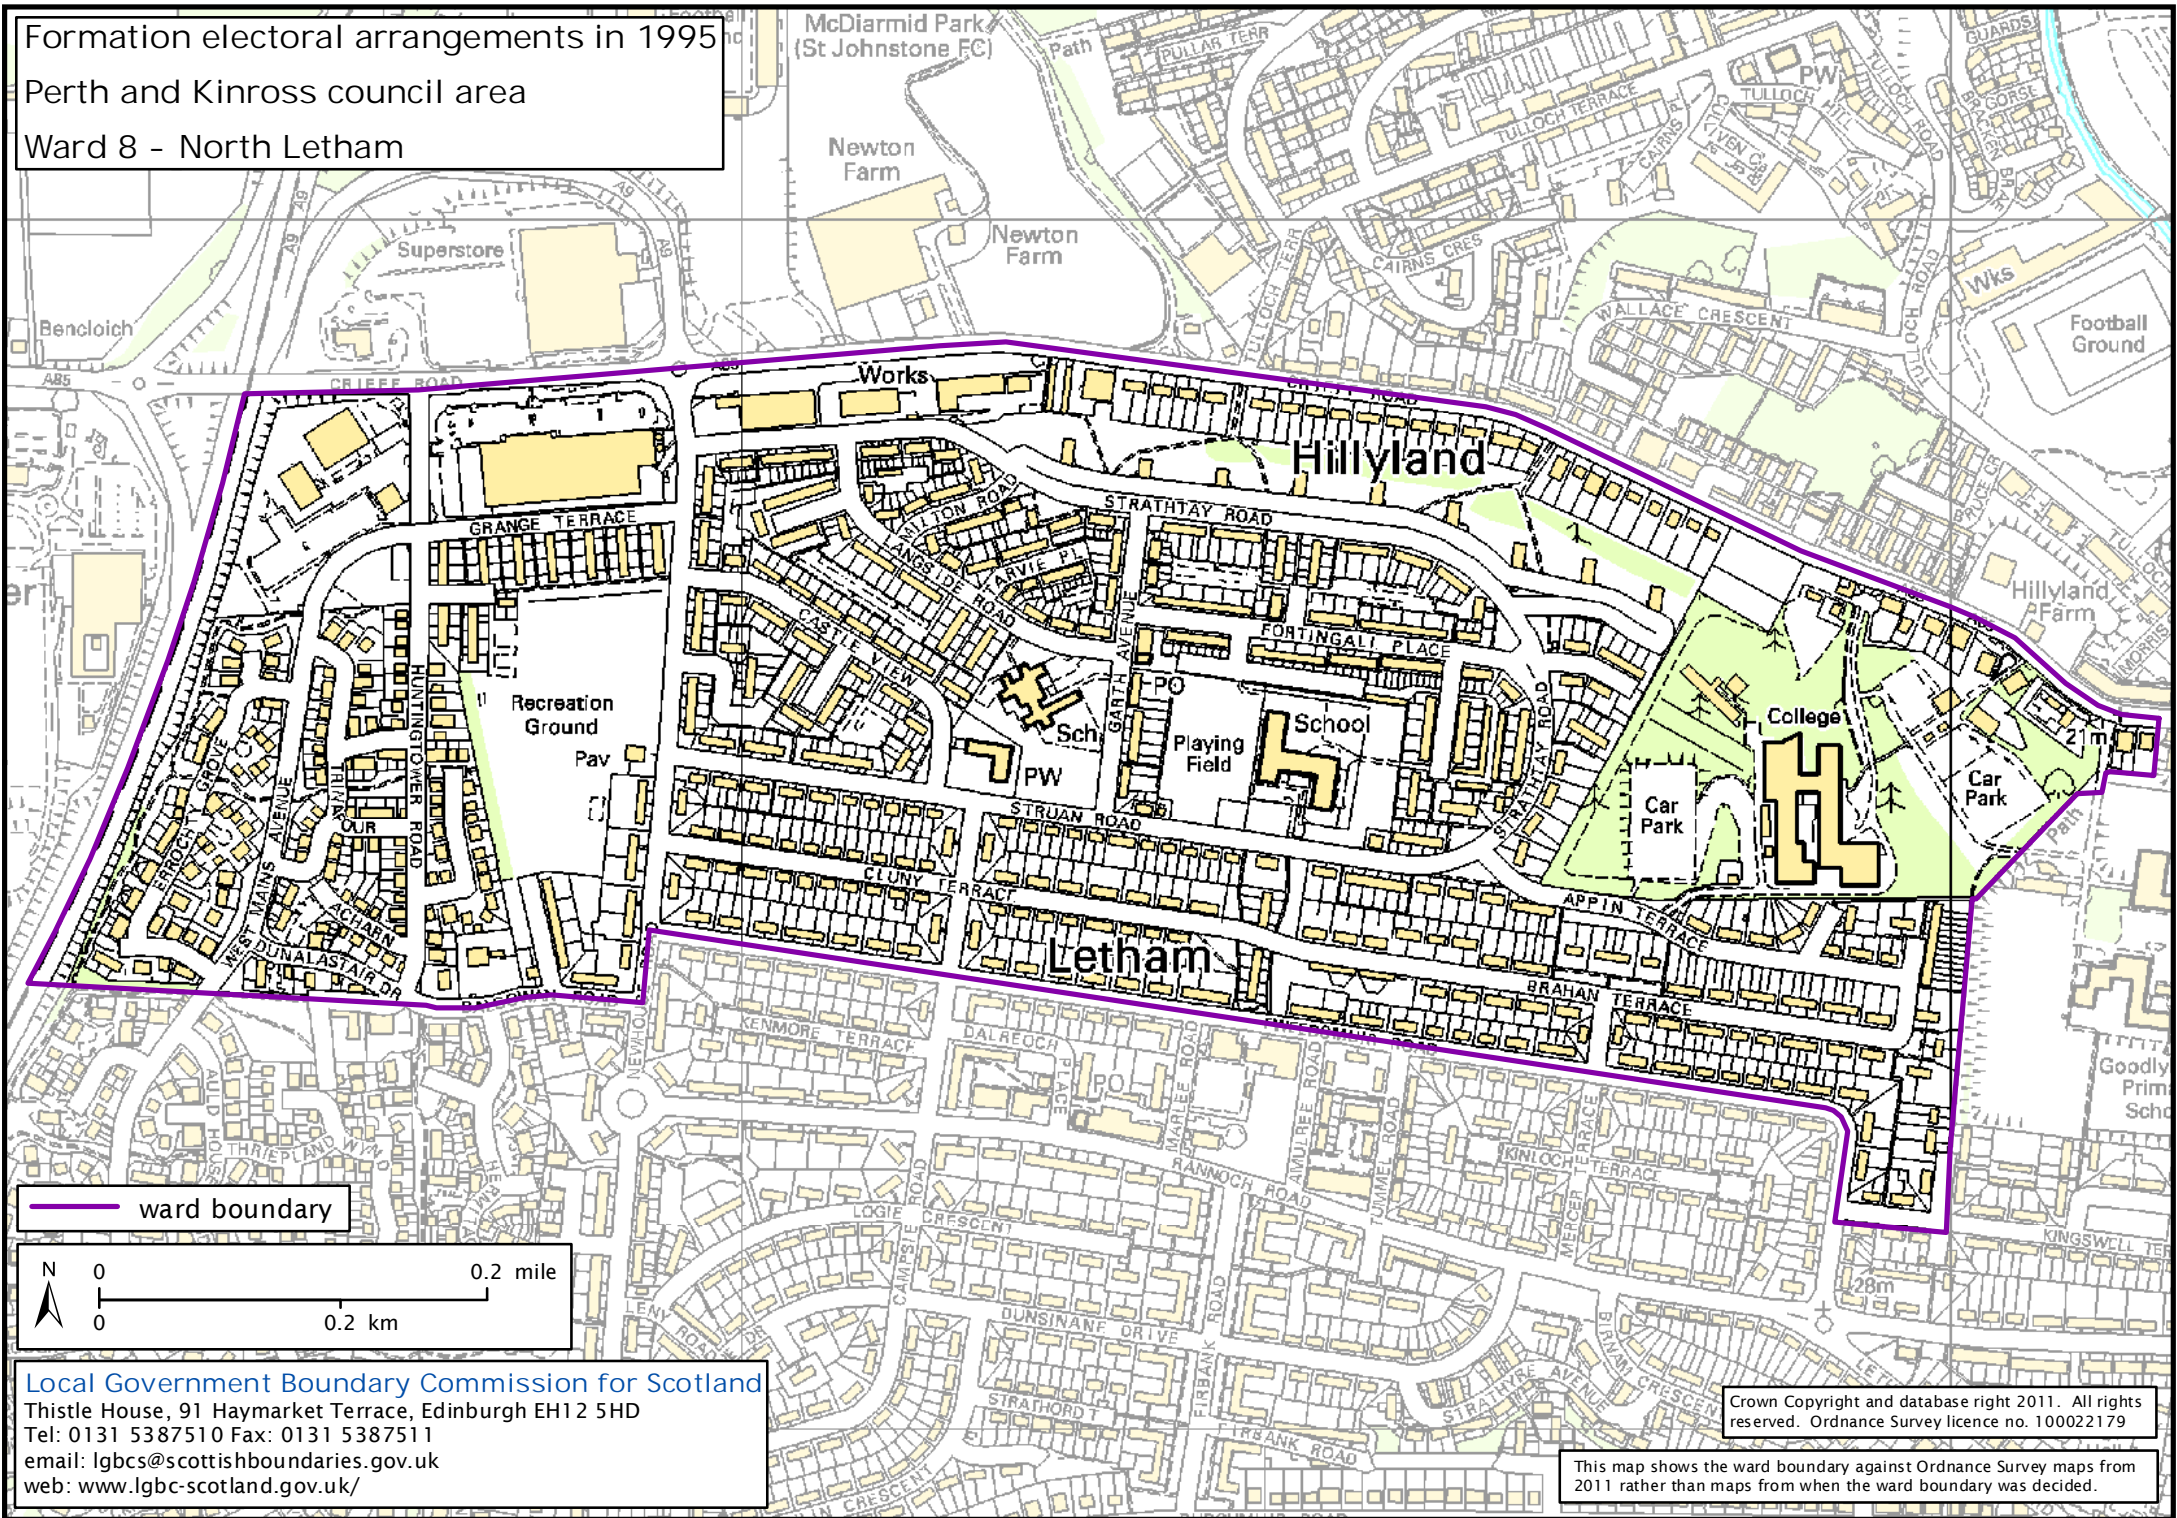

# Formation electoral arrangements in 1995

Perth and Kinross council area

Ward 8 - North Letham

ward boundary

Local Government Boundary Commission for Scotland  
Thistle House, 91 Haymarket Terrace, Edinburgh EH12 5HD  
Tel: 0131 5387510 Fax: 0131 5387511  
email: lgbc@scottishboundaries.gov.uk  
web: www.lgbc-scotland.gov.uk/

Crown Copyright and database right 2011. All rights reserved. Ordnance Survey licence no. 100022179

This map shows the ward boundary against Ordnance Survey maps from 2011 rather than maps from when the ward boundary was decided.