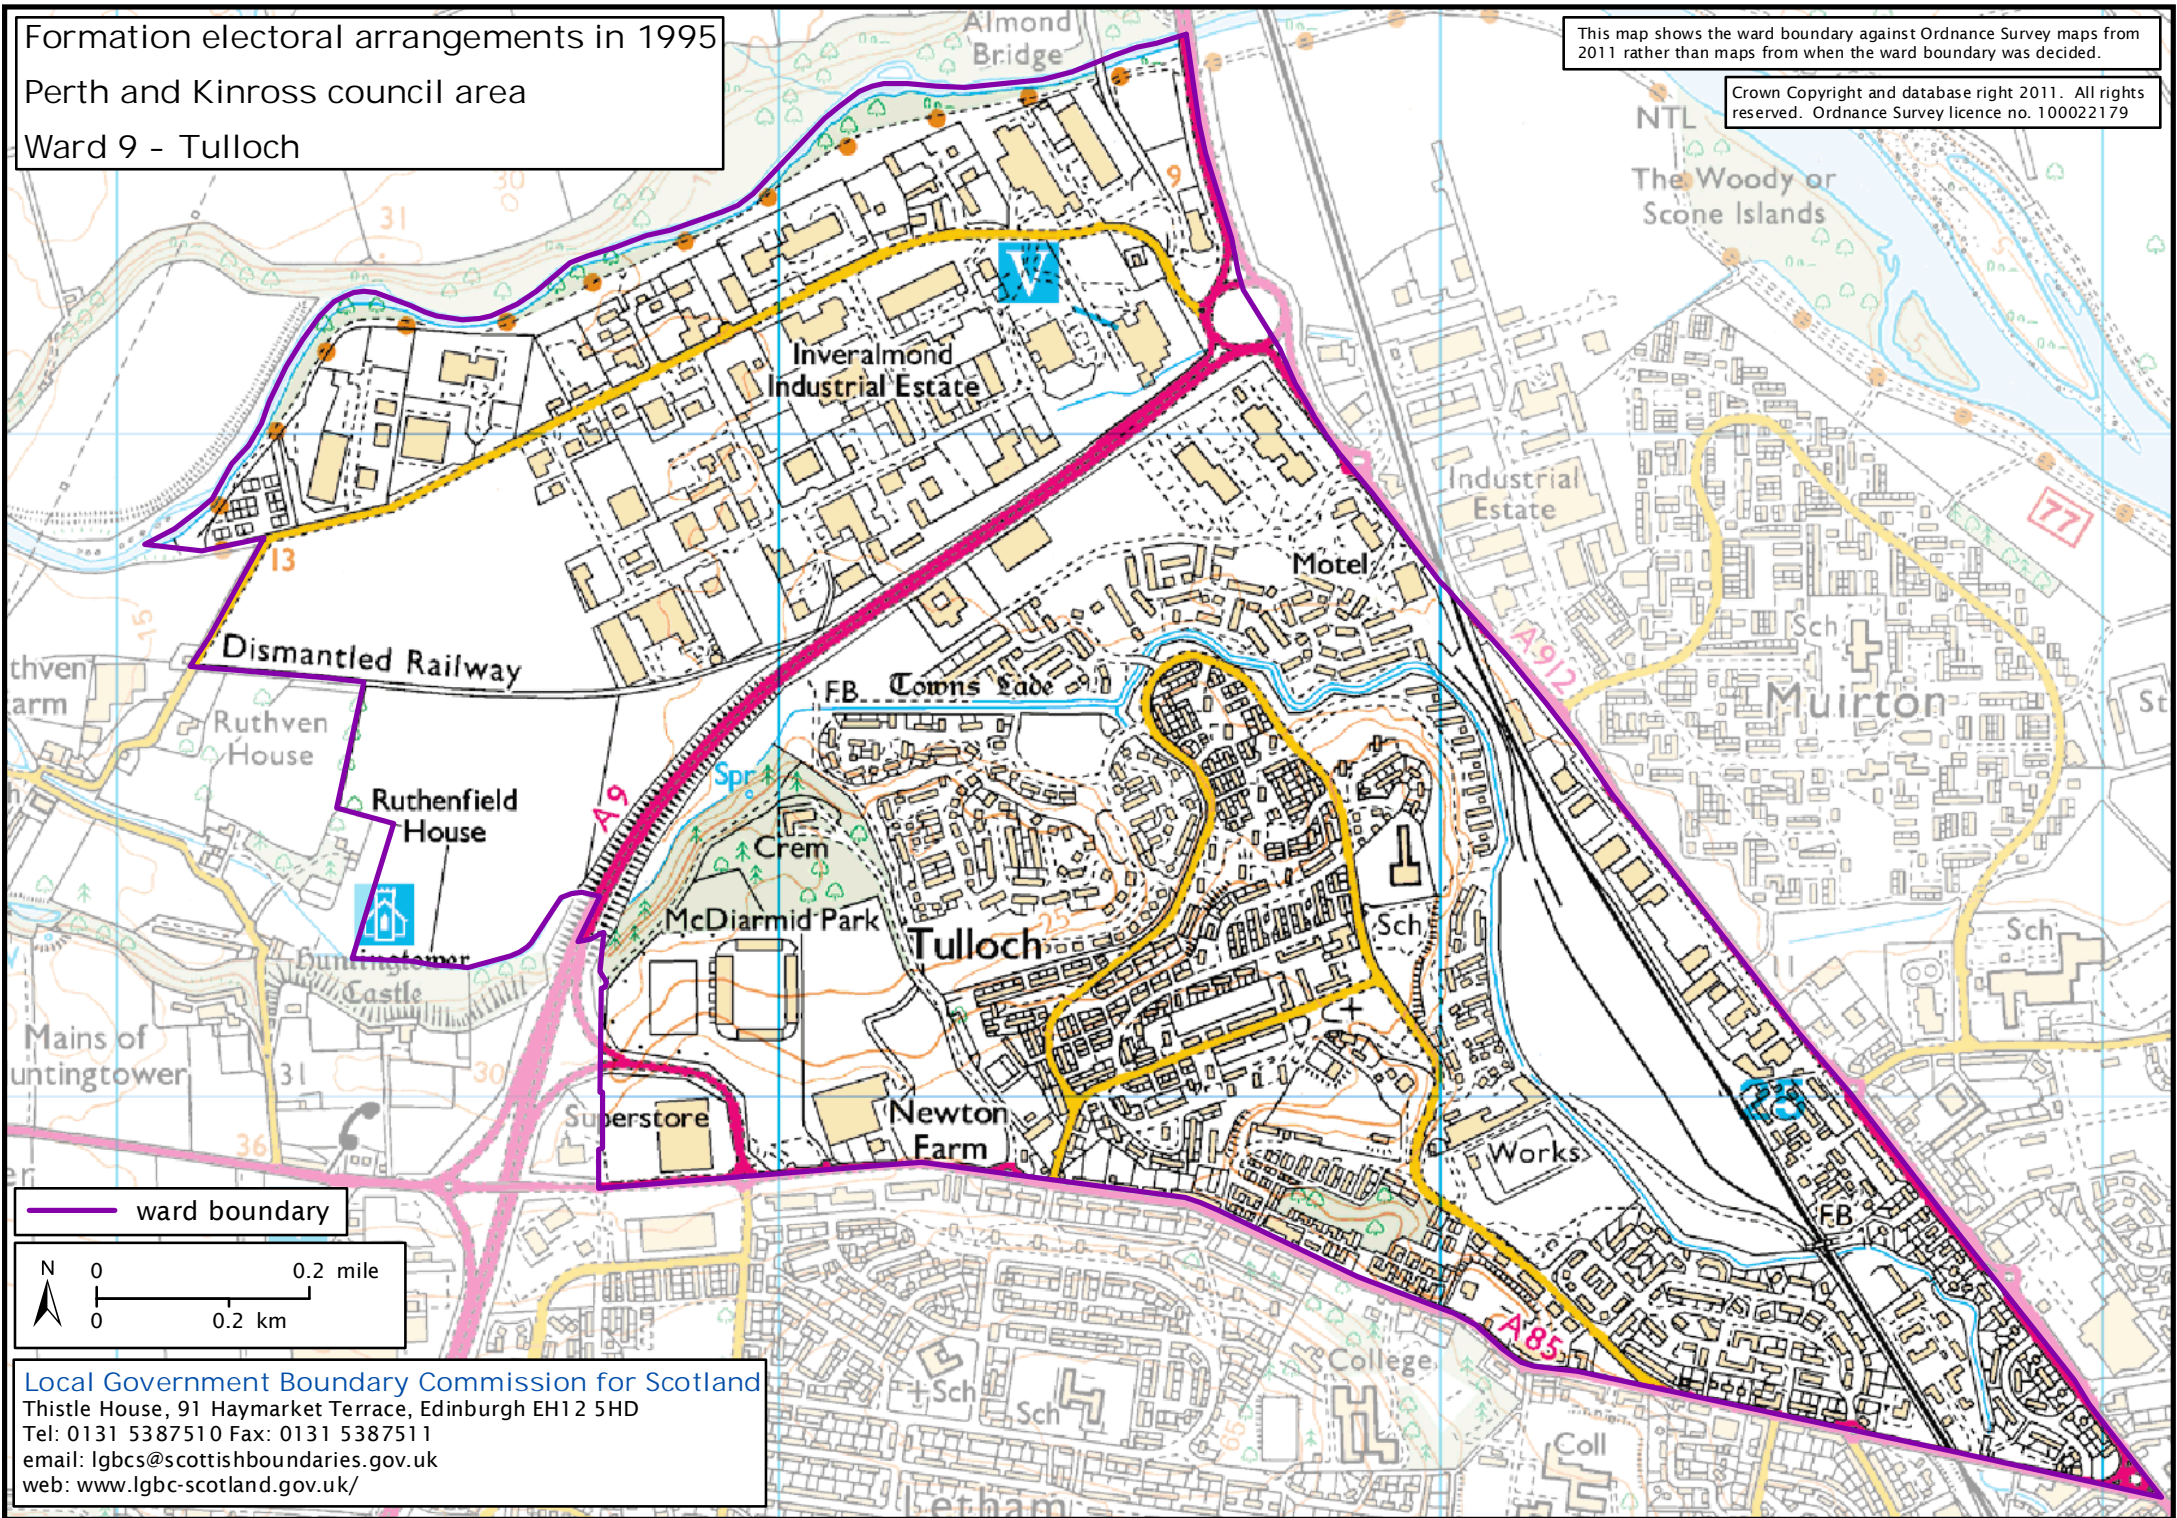

Formation electoral arrangements in 1995

Perth and Kinross council area

Ward 9 - Tulloch

This map shows the ward boundary against Ordnance Survey maps from 2011 rather than maps from when the ward boundary was decided.

Crown Copyright and database right 2011. All rights reserved. Ordnance Survey licence no. 100022179

— ward boundary

Local Government Boundary Commission for Scotland
Thistle House, 91 Haymarket Terrace, Edinburgh EH12 5HD
Tel: 0131 5387510 Fax: 0131 5387511
email: lgbc@scottishboundaries.gov.uk
web: www.lgbc-scotland.gov.uk/