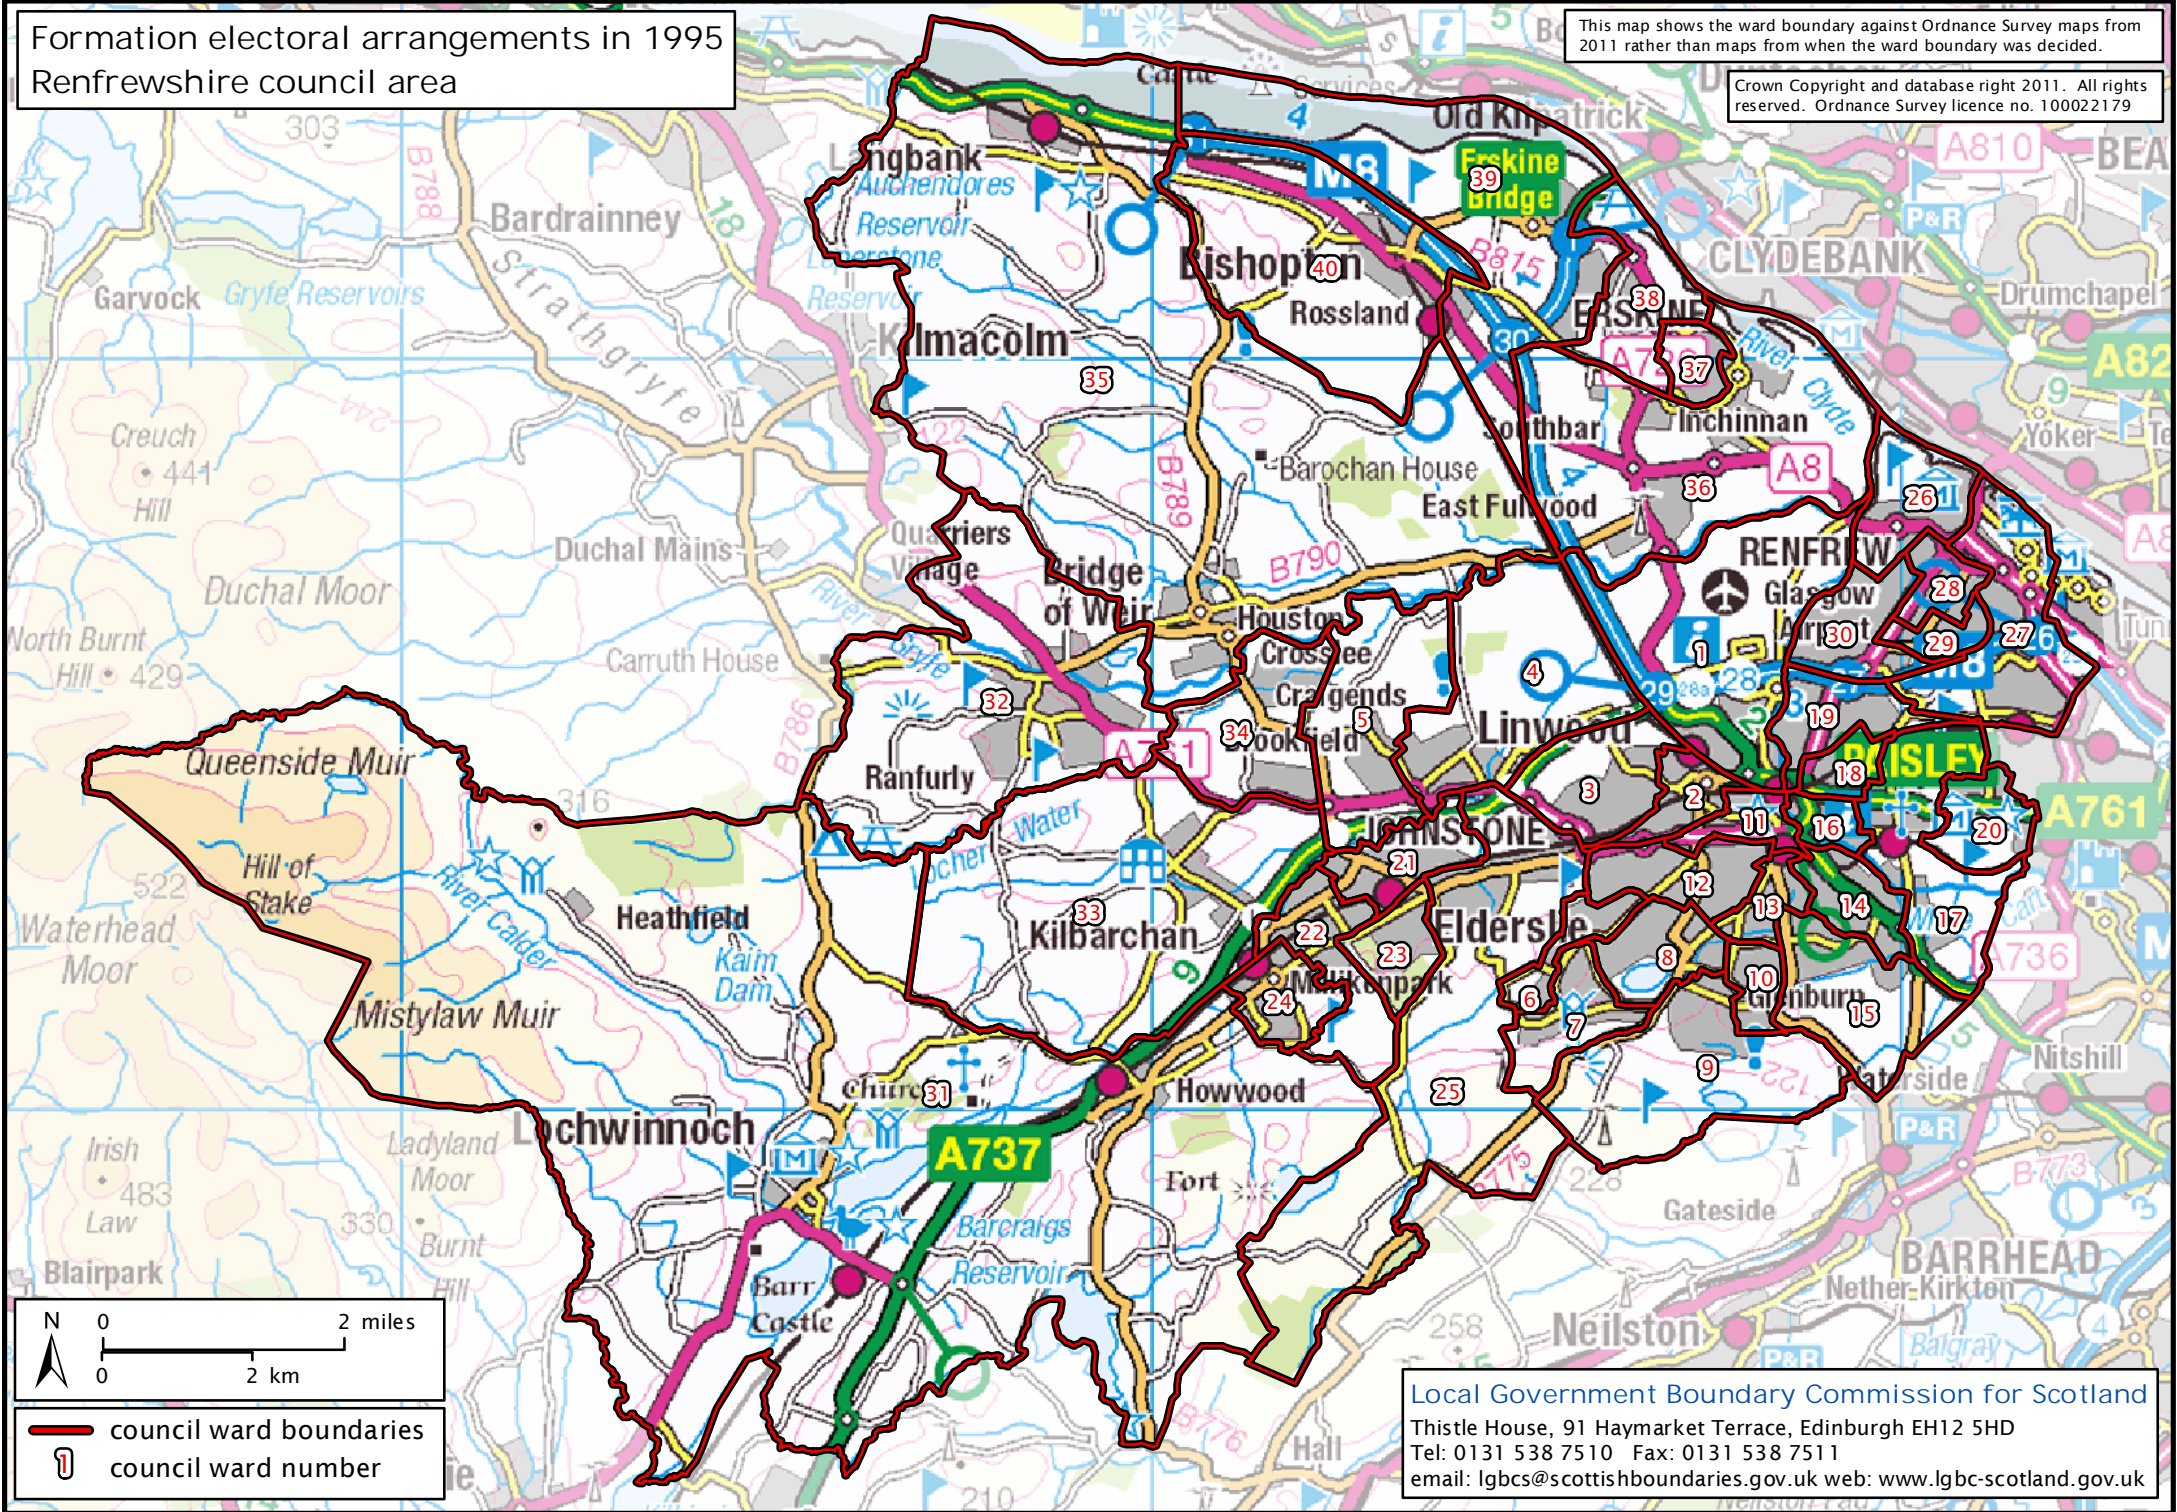

Formation electoral arrangements in 1995  
Renfrewshire council area

This map shows the ward boundary against Ordnance Survey maps from 2011 rather than maps from when the ward boundary was decided.

Crown Copyright and database right 2011. All rights reserved. Ordnance Survey licence no. 10002179