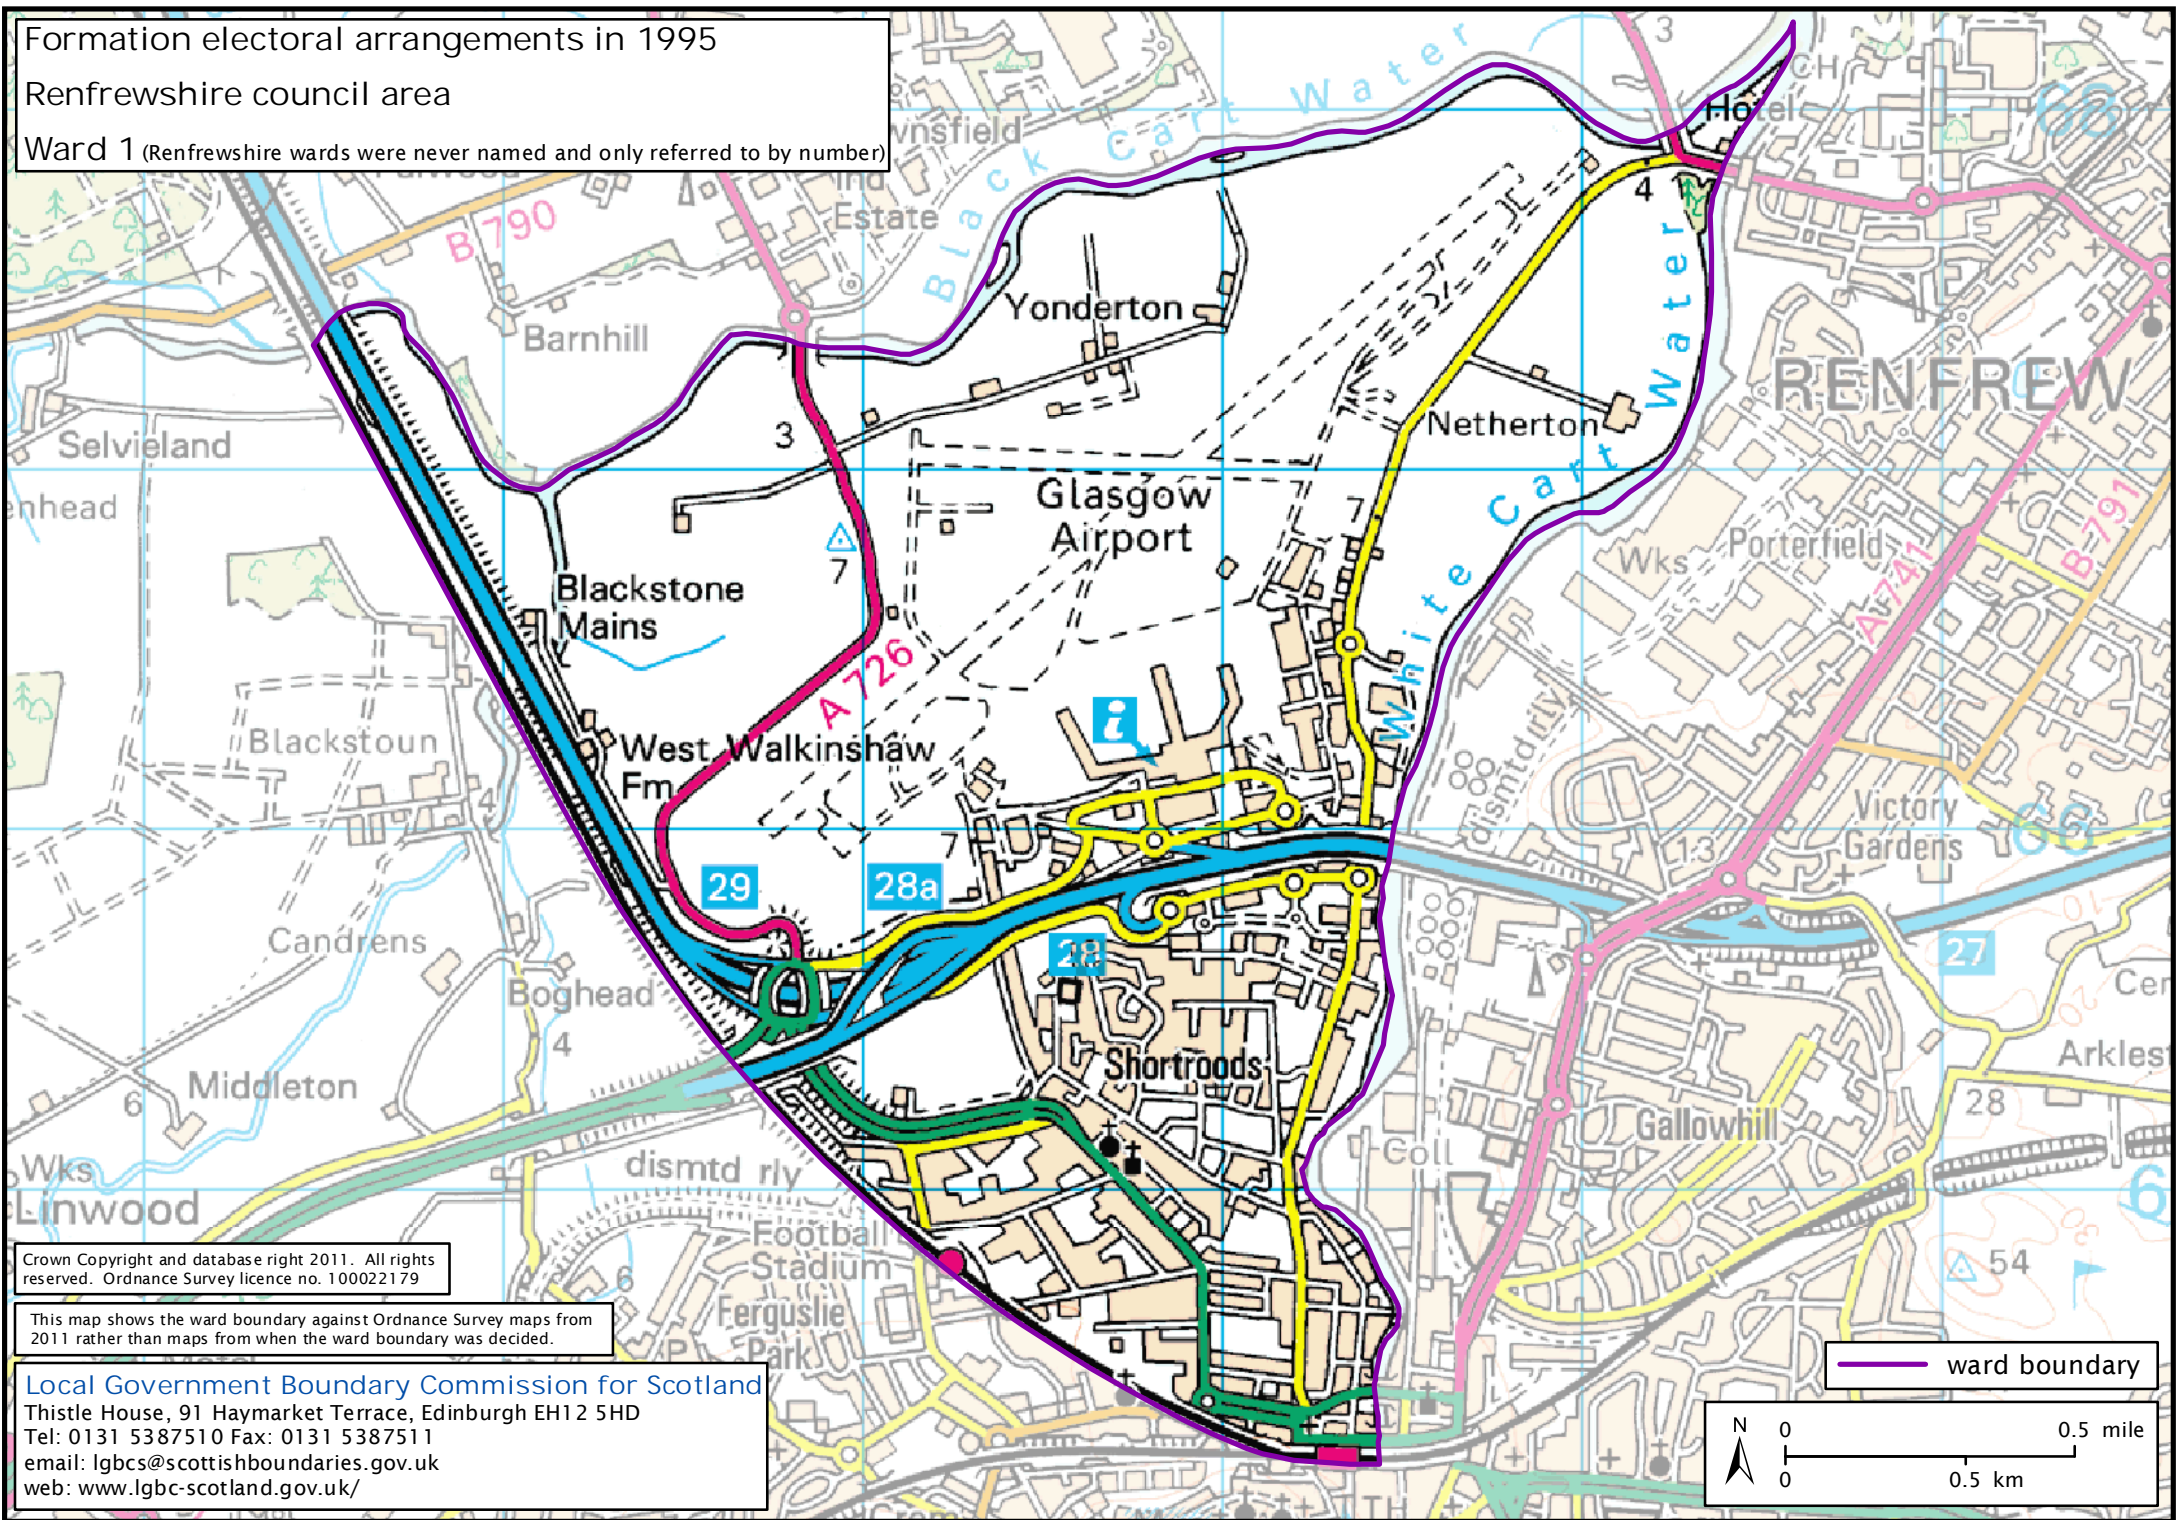

Formation electoral arrangements in 1995  
Renfrewshire council area  
Ward 1 (Renfrewshire wards were never named and only referred to by number)

Crown Copyright and database right 2011. All rights reserved. Ordnance Survey licence no. 100022179

This map shows the ward boundary against Ordnance Survey maps from 2011 rather than maps from when the ward boundary was decided.

Local Government Boundary Commission for Scotland  
Thistle House, 91 Haymarket Terrace, Edinburgh EH12 5HD  
Tel: 0131 5387510 Fax: 0131 5387511  
email: lgbc@scottishboundaries.gov.uk  
web: www.lgbc-scotland.gov.uk/

ward boundary