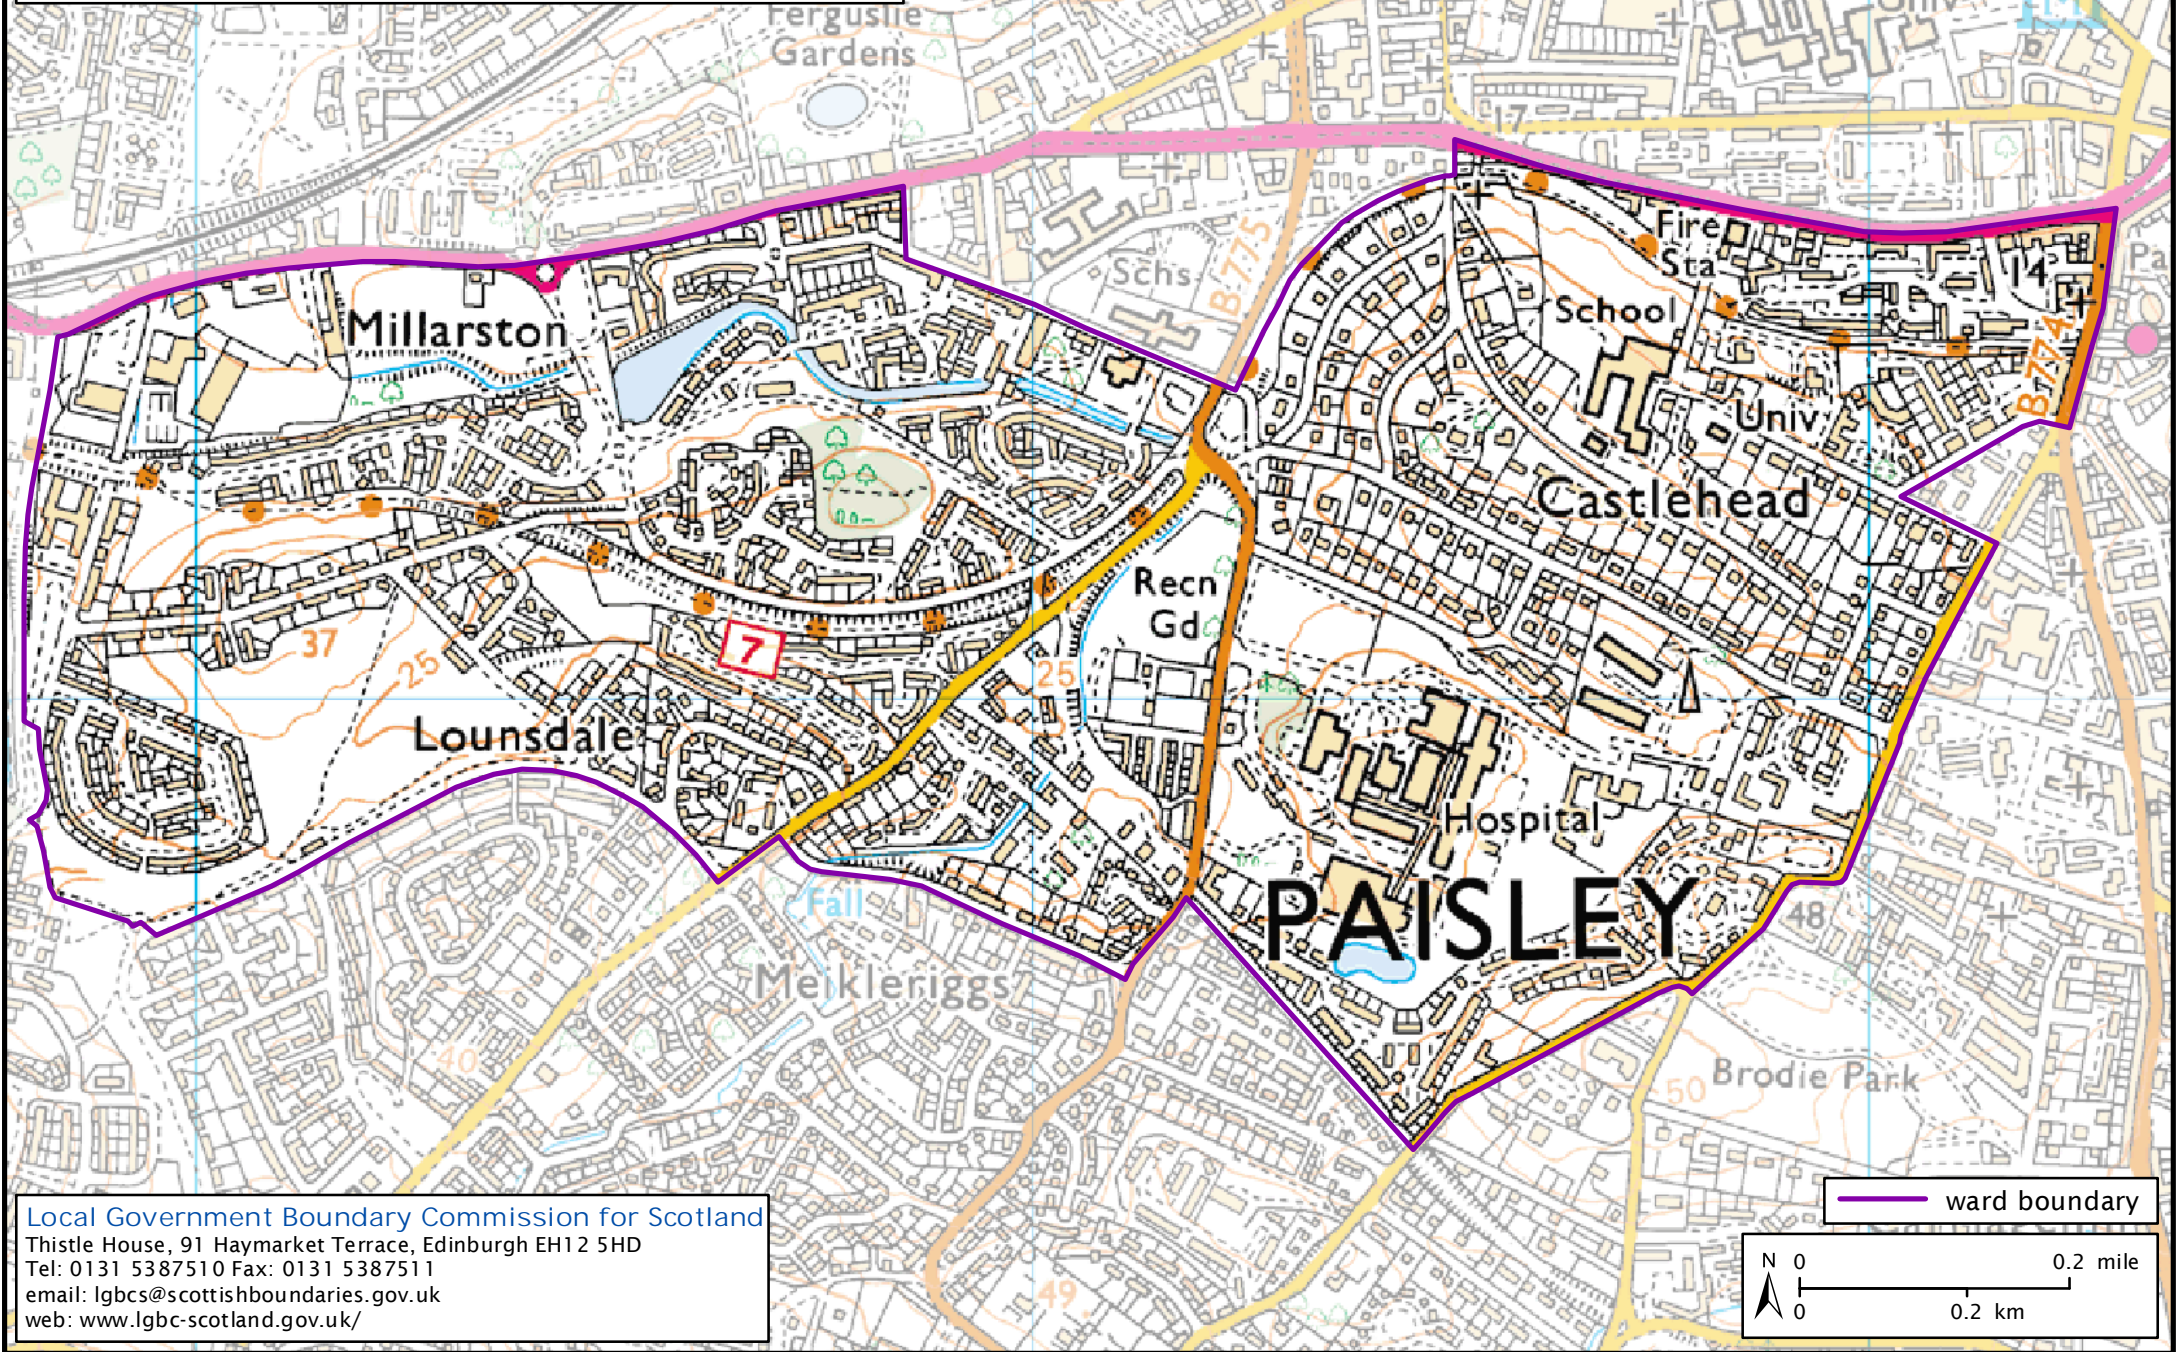

Formation electoral arrangements in 1995

Renfrewshire council area

Ward 12 (Renfrewshire wards were never named and only referred to by number)

This map shows the ward boundary against Ordnance Survey maps from 2011 rather than maps from when the ward boundary was decided.

Crown Copyright and database right 2011. All rights reserved. Ordnance Survey licence no. 100022179

Local Government Boundary Commission for Scotland
Thistle House, 91 Haymarket Terrace, Edinburgh EH12 5HD
Tel: 0131 5387510 Fax: 0131 5387511
email: lgbc@scottishboundaries.gov.uk
web: www.lgbc-scotland.gov.uk/