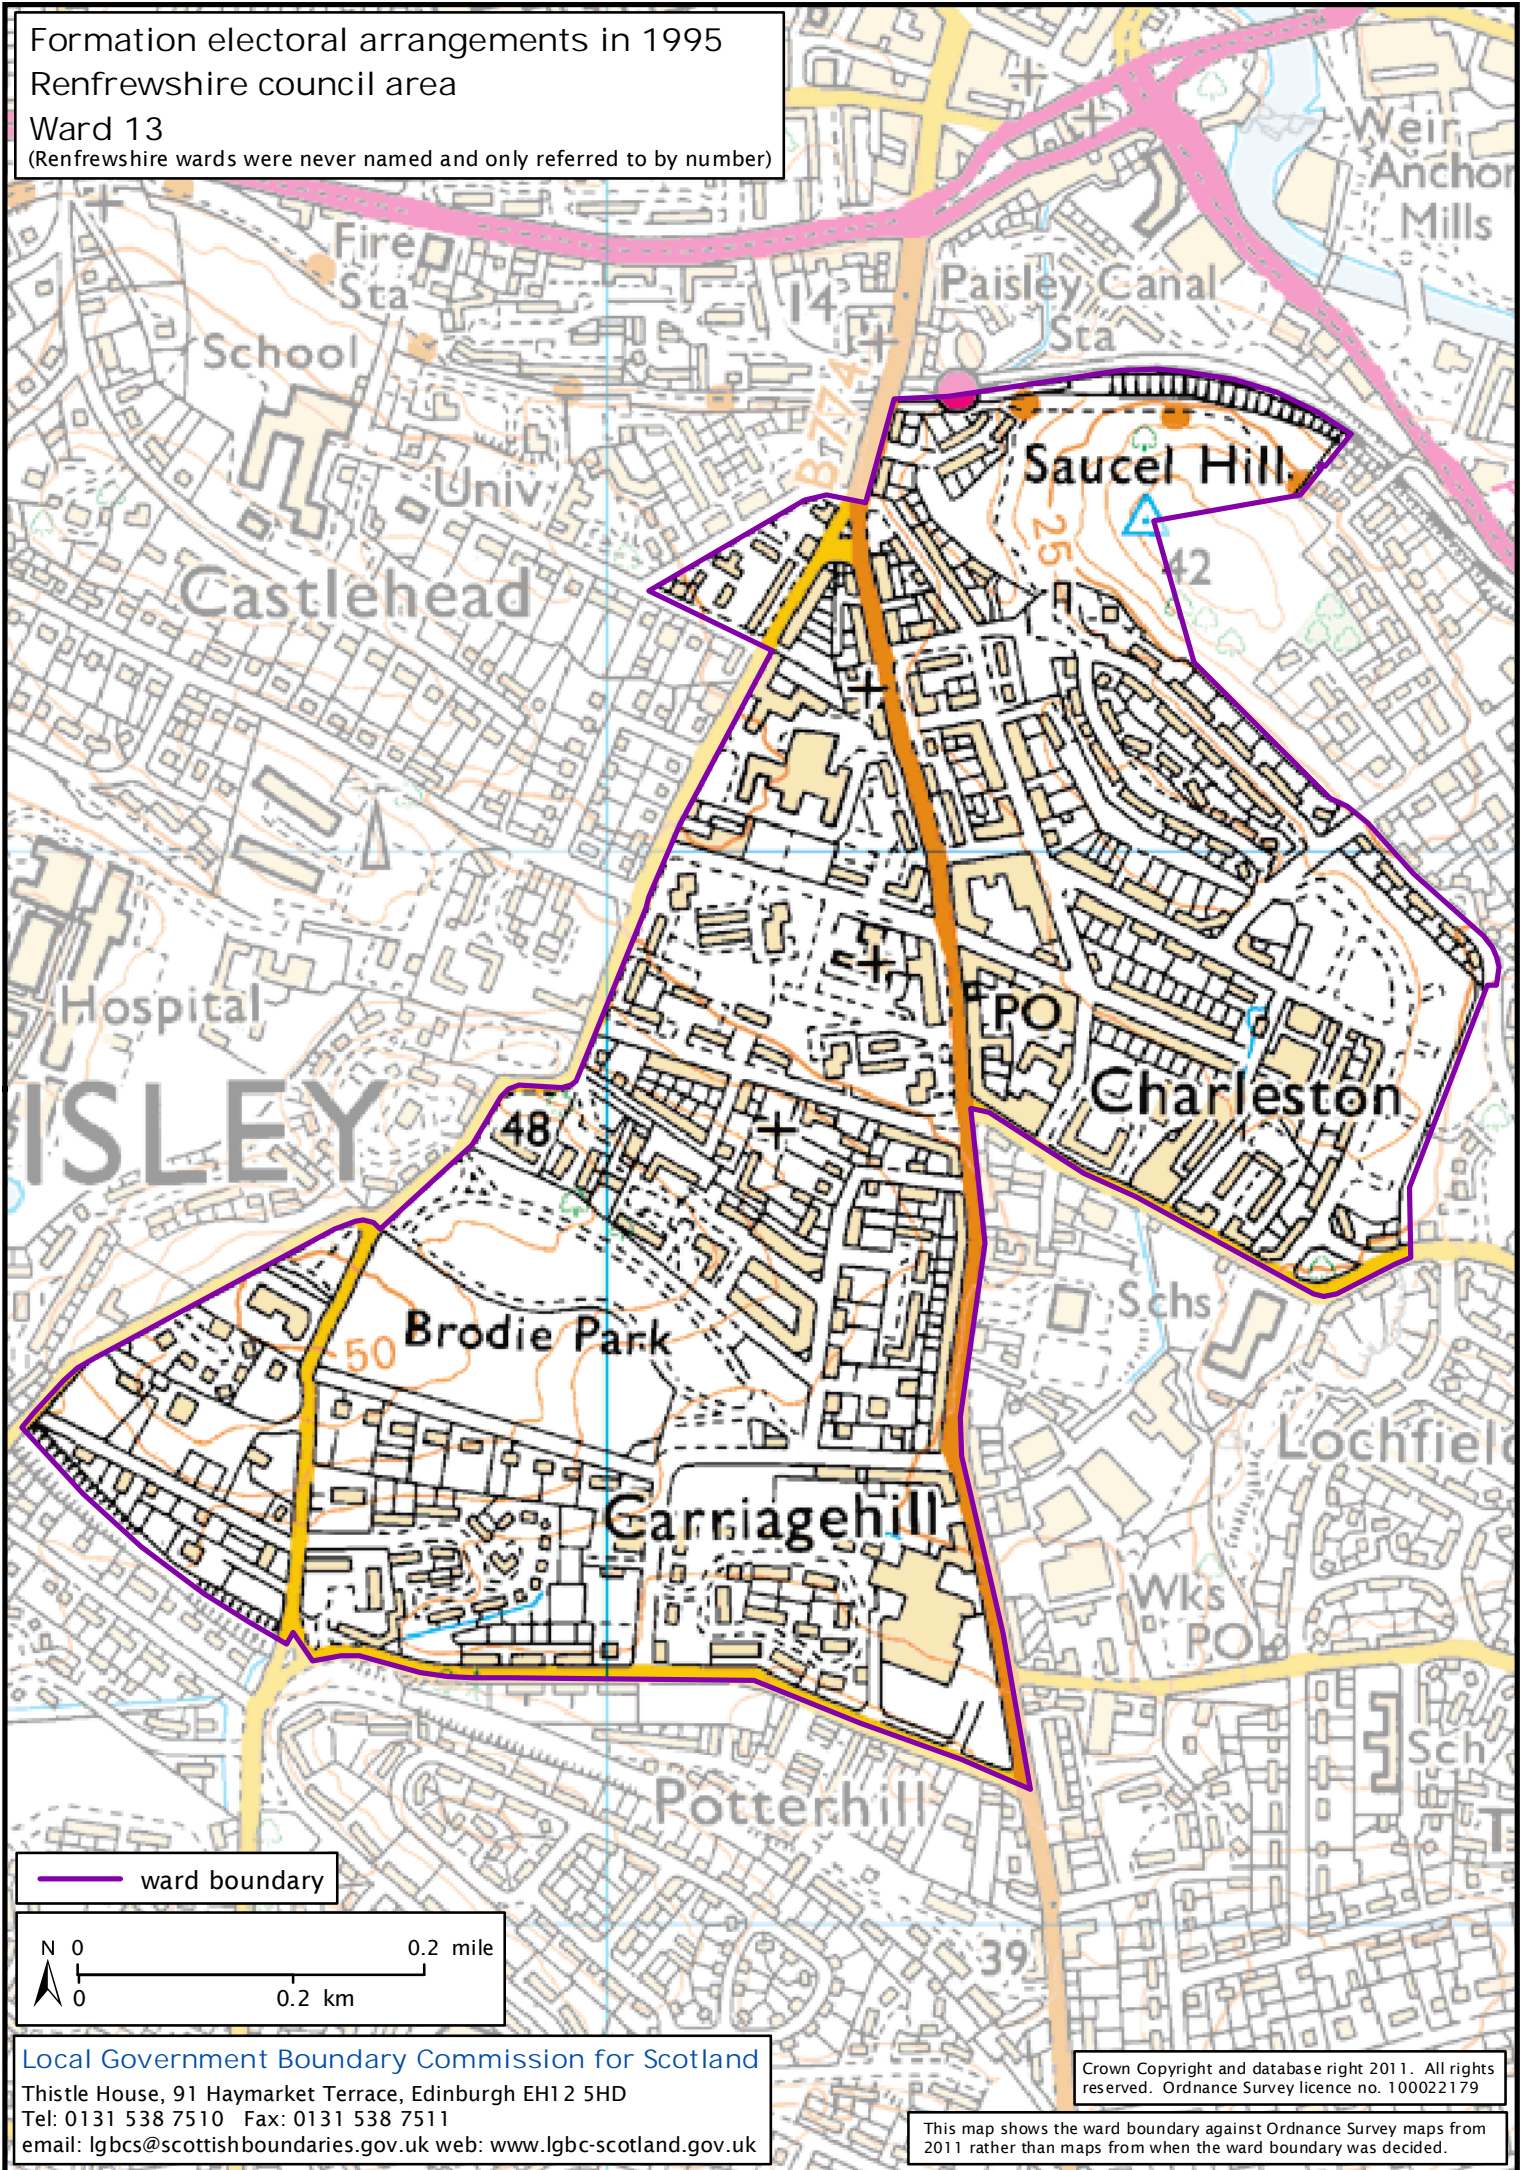

Formation electoral arrangements in 1995  
Renfrewshire council area  
Ward 13  
(Renfrewshire wards were never named and only referred to by number)

Local Government Boundary Commission for Scotland  
Thistle House, 91 Haymarket Terrace, Edinburgh EH12 5HD  
Tel: 0131 538 7510 Fax: 0131 538 7511  
email: lgbc@scottishboundaries.gov.uk web: www.lgbc-scotland.gov.uk

Crown Copyright and database right 2011. All rights reserved. Ordnance Survey licence no. 100022179

This map shows the ward boundary against Ordnance Survey maps from 2011 rather than maps from when the ward boundary was decided.