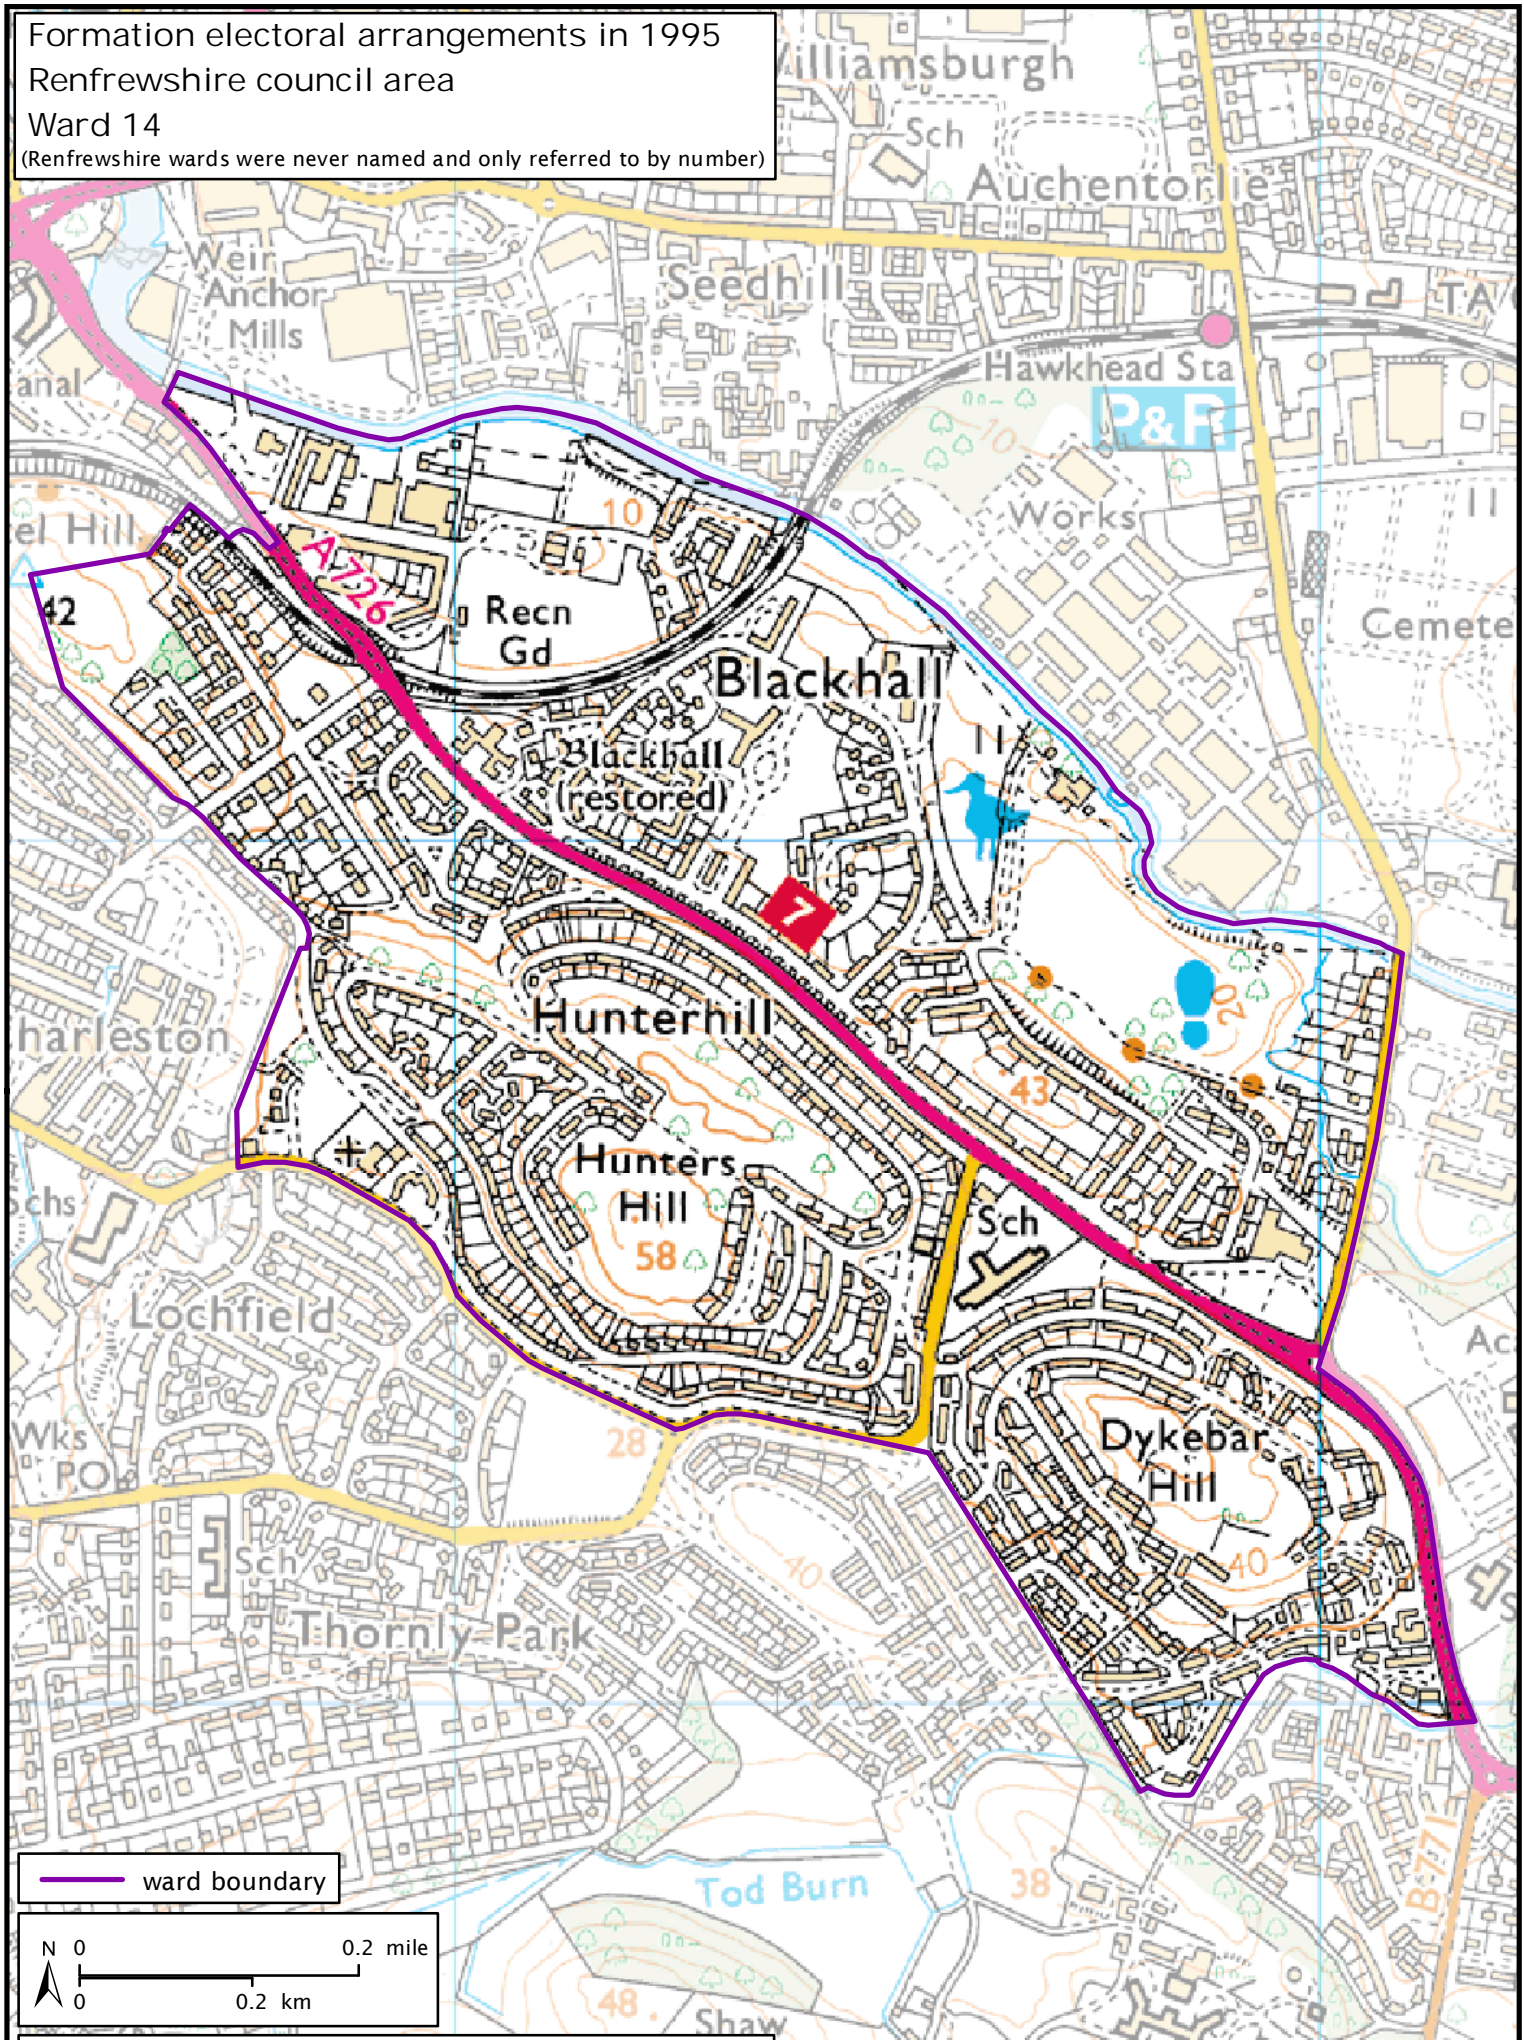

Formation electoral arrangements in 1995
 Renfrewshire council area
 Ward 14
 (Renfrewshire wards were never named and only referred to by number)

Local Government Boundary Commission for Scotland
 Thistle House, 91 Haymarket Terrace, Edinburgh EH12 5HD
 Tel: 0131 538 7510 Fax: 0131 538 7511
 email: lgbc@scottishboundaries.gov.uk web: www.lgbc-scotland.gov.uk

Crown Copyright and database right 2011. All rights reserved. Ordnance Survey licence no. 100022179

This map shows the ward boundary against Ordnance Survey maps from 2011 rather than maps from when the ward boundary was decided.