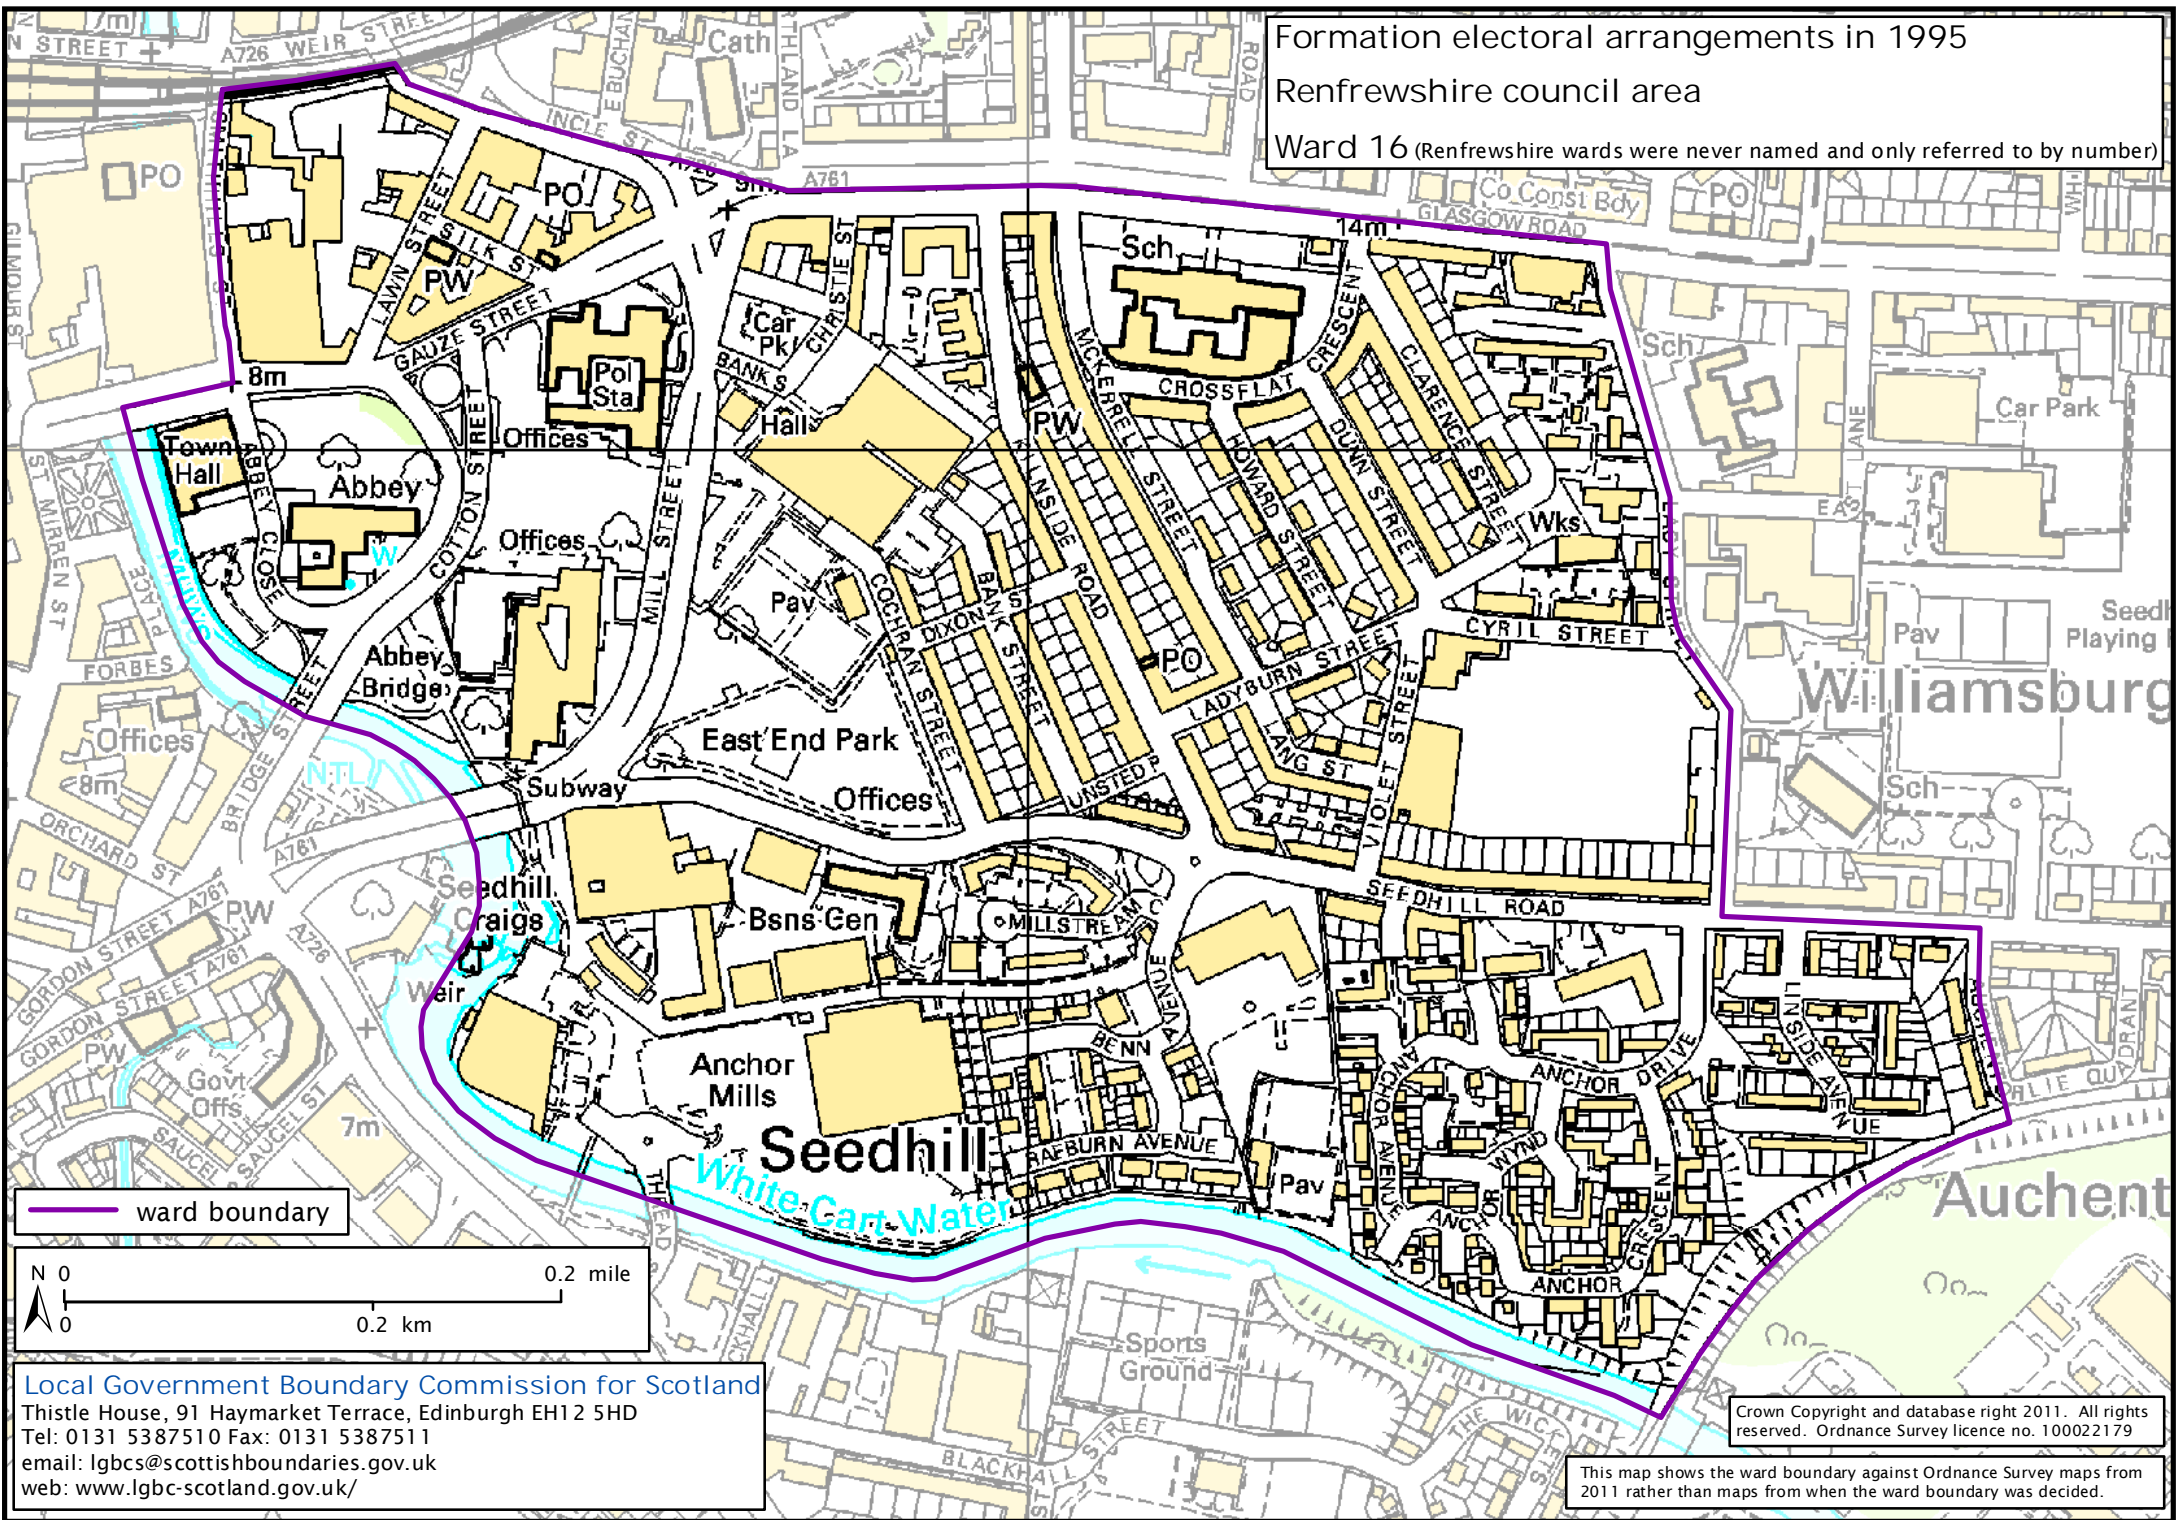

Formation electoral arrangements in 1995  
 Renfrewshire council area  
 Ward 16 (Renfrewshire wards were never named and only referred to by number)

— ward boundary

Local Government Boundary Commission for Scotland  
 Thistle House, 91 Haymarket Terrace, Edinburgh EH12 5HD  
 Tel: 0131 5387510 Fax: 0131 5387511  
 email: lgbc@scottishboundaries.gov.uk  
 web: www.lgbc-scotland.gov.uk/

Crown Copyright and database right 2011. All rights reserved. Ordnance Survey licence no. 100022179

This map shows the ward boundary against Ordnance Survey maps from 2011 rather than maps from when the ward boundary was decided.