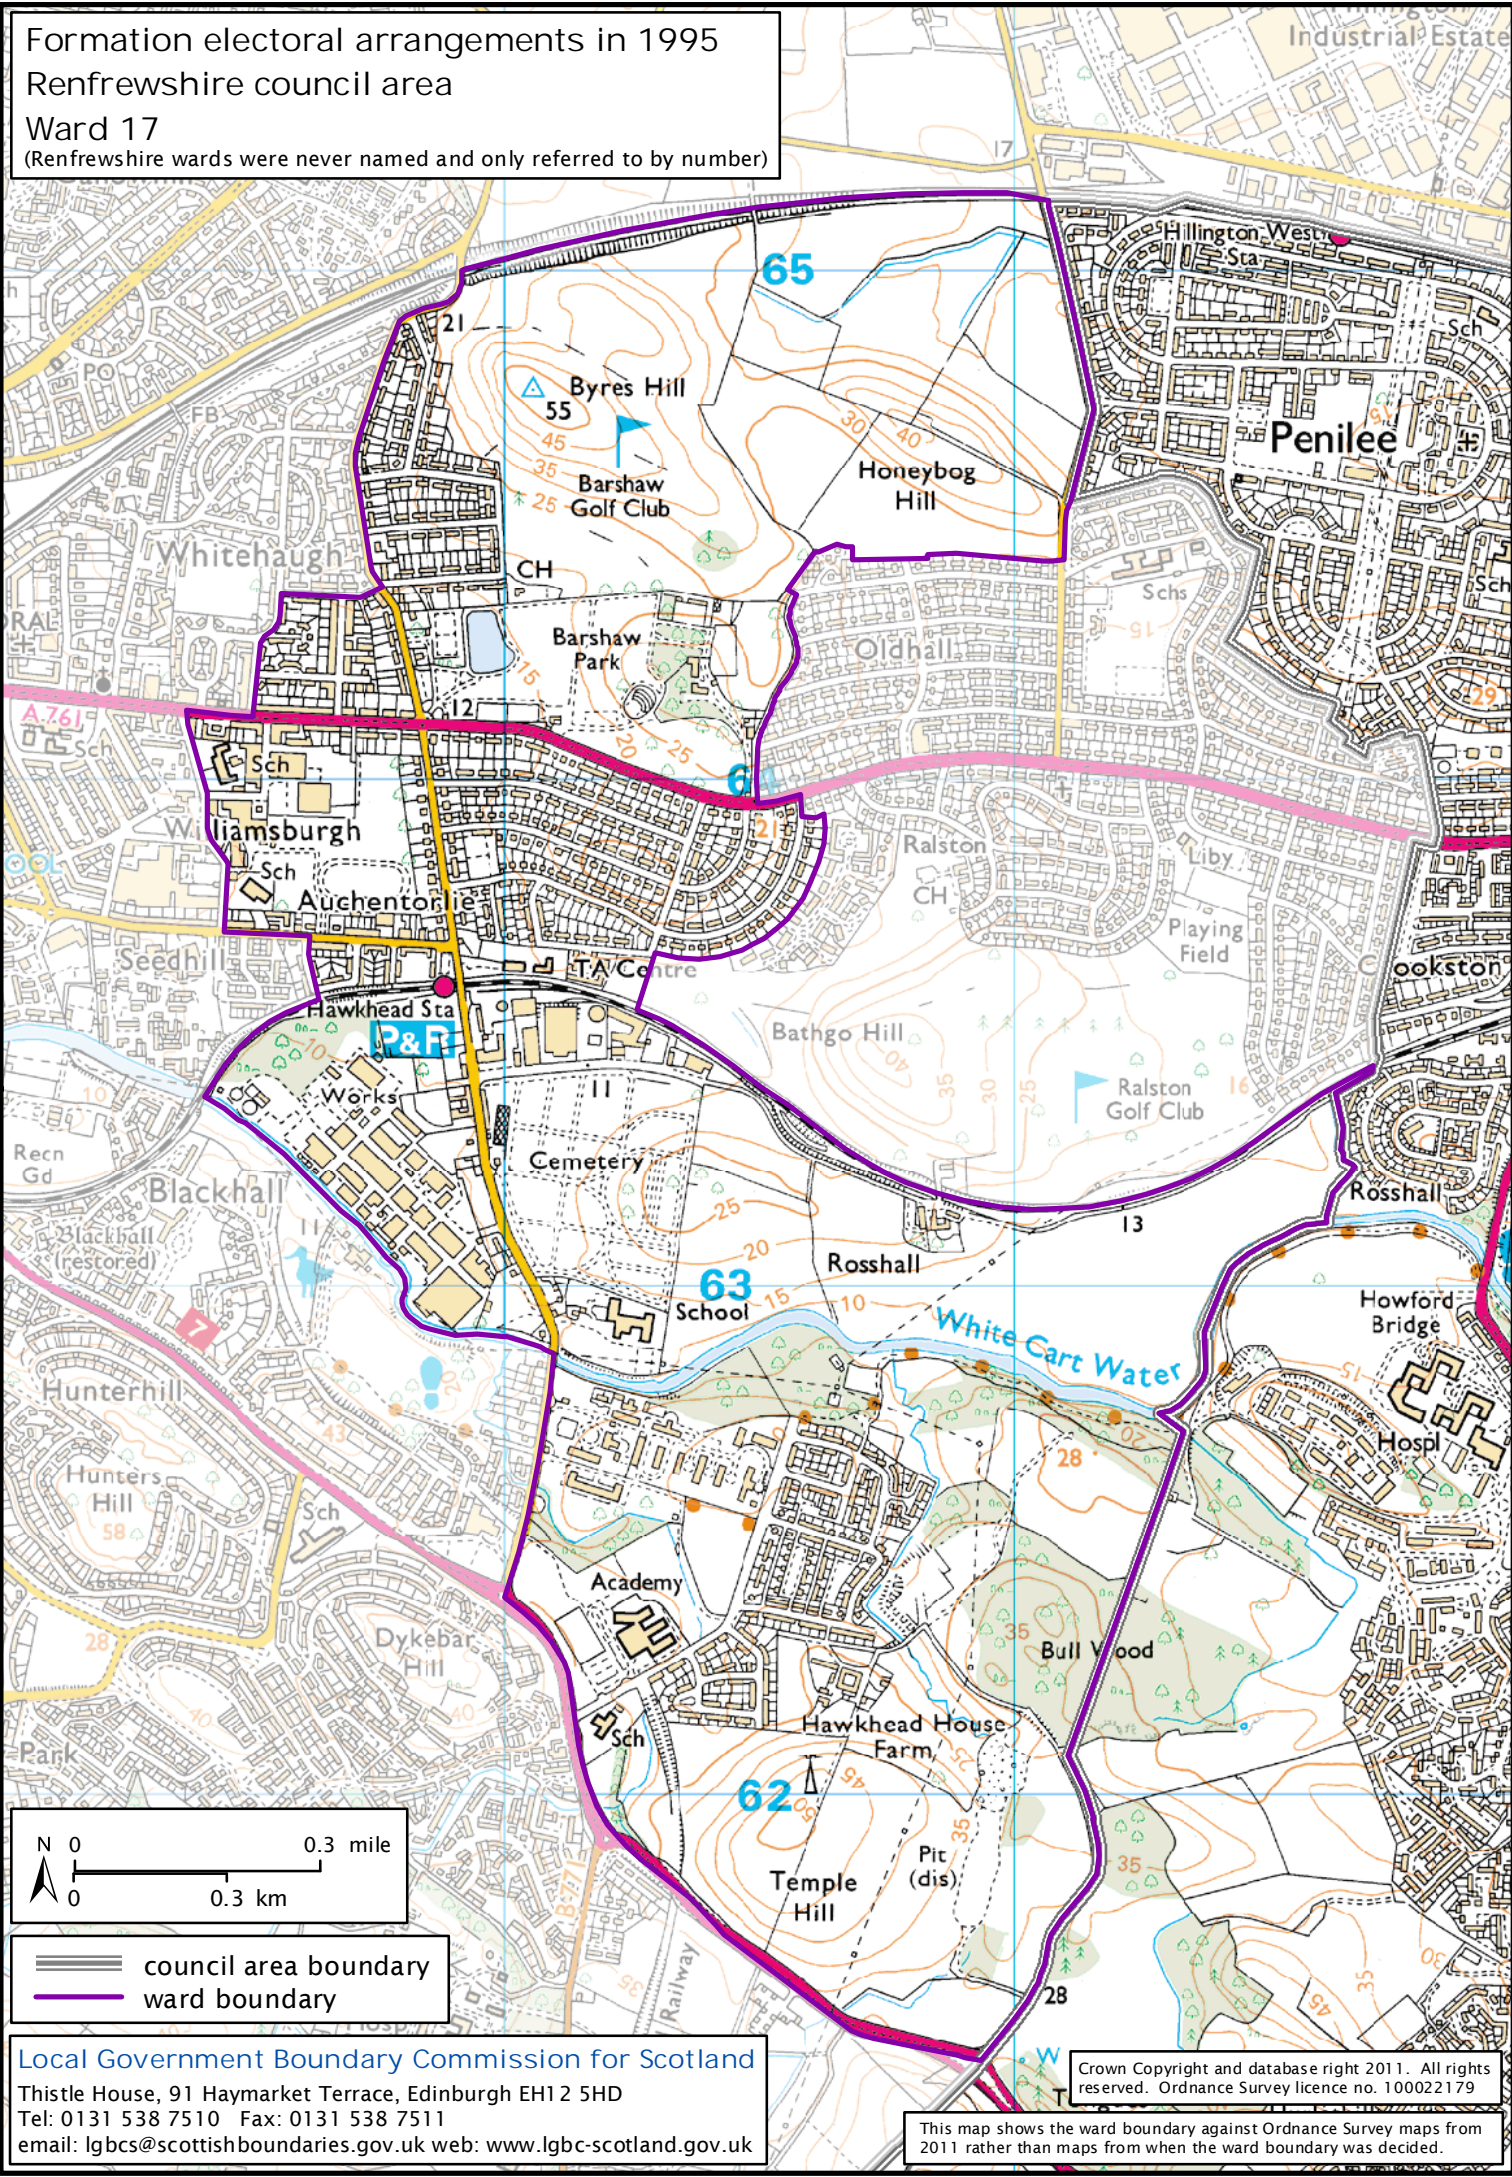

Formation electoral arrangements in 1995
 Renfrewshire council area
 Ward 17
 (Renfrewshire wards were never named and only referred to by number)

council area boundary
 ward boundary

Local Government Boundary Commission for Scotland
 Thistle House, 91 Haymarket Terrace, Edinburgh EH1 2 5HD
 Tel: 0131 538 7510 Fax: 0131 538 7511
 email: lgbc@scottishboundaries.gov.uk web: www.lgbc-scotland.gov.uk

Crown Copyright and database right 2011. All rights reserved. Ordnance Survey licence no. 100022179

This map shows the ward boundary against Ordnance Survey maps from 2011 rather than maps from when the ward boundary was decided.