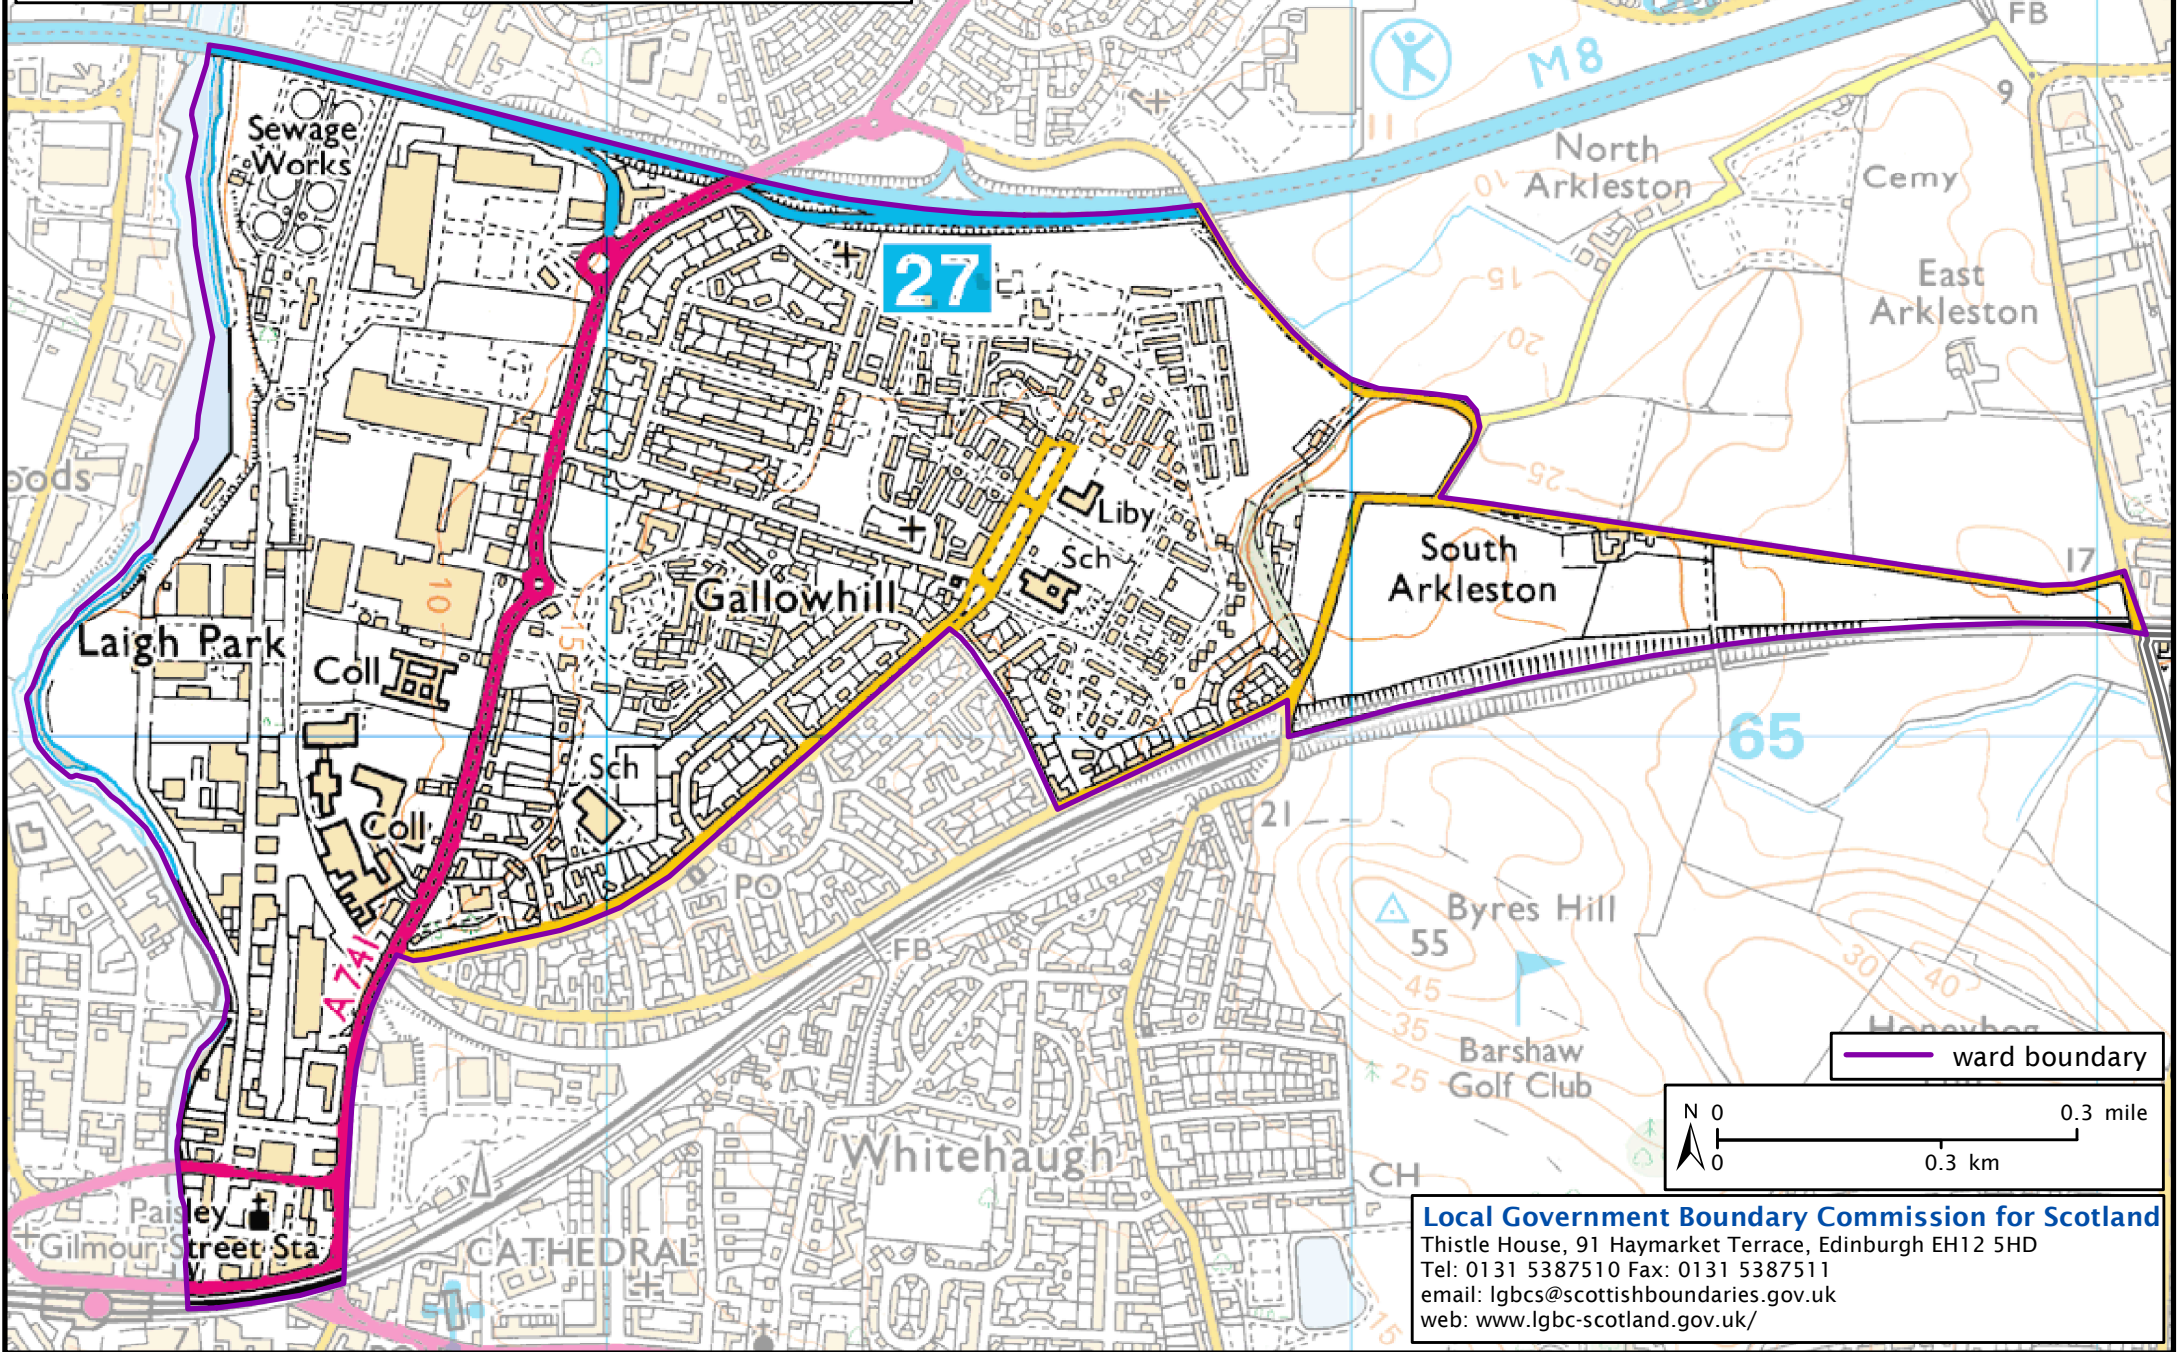

Formation electoral arrangements in 1995 Renfrewshire council area

Ward 19 (Renfrewshire wards were never named and only referred to by number)

This map shows the ward boundary against Ordnance Survey maps from 2011 rather than maps from when the ward boundary was decided.

Crown Copyright and database right 2011. All rights reserved. Ordnance Survey licence no. 100022179

Local Government Boundary Commission for Scotland
Thistle House, 91 Haymarket Terrace, Edinburgh EH12 5HD
Tel: 0131 5387510 Fax: 0131 5387511
email: lgbcscottishboundaries.gov.uk
web: www.lgbc-scotland.gov.uk/