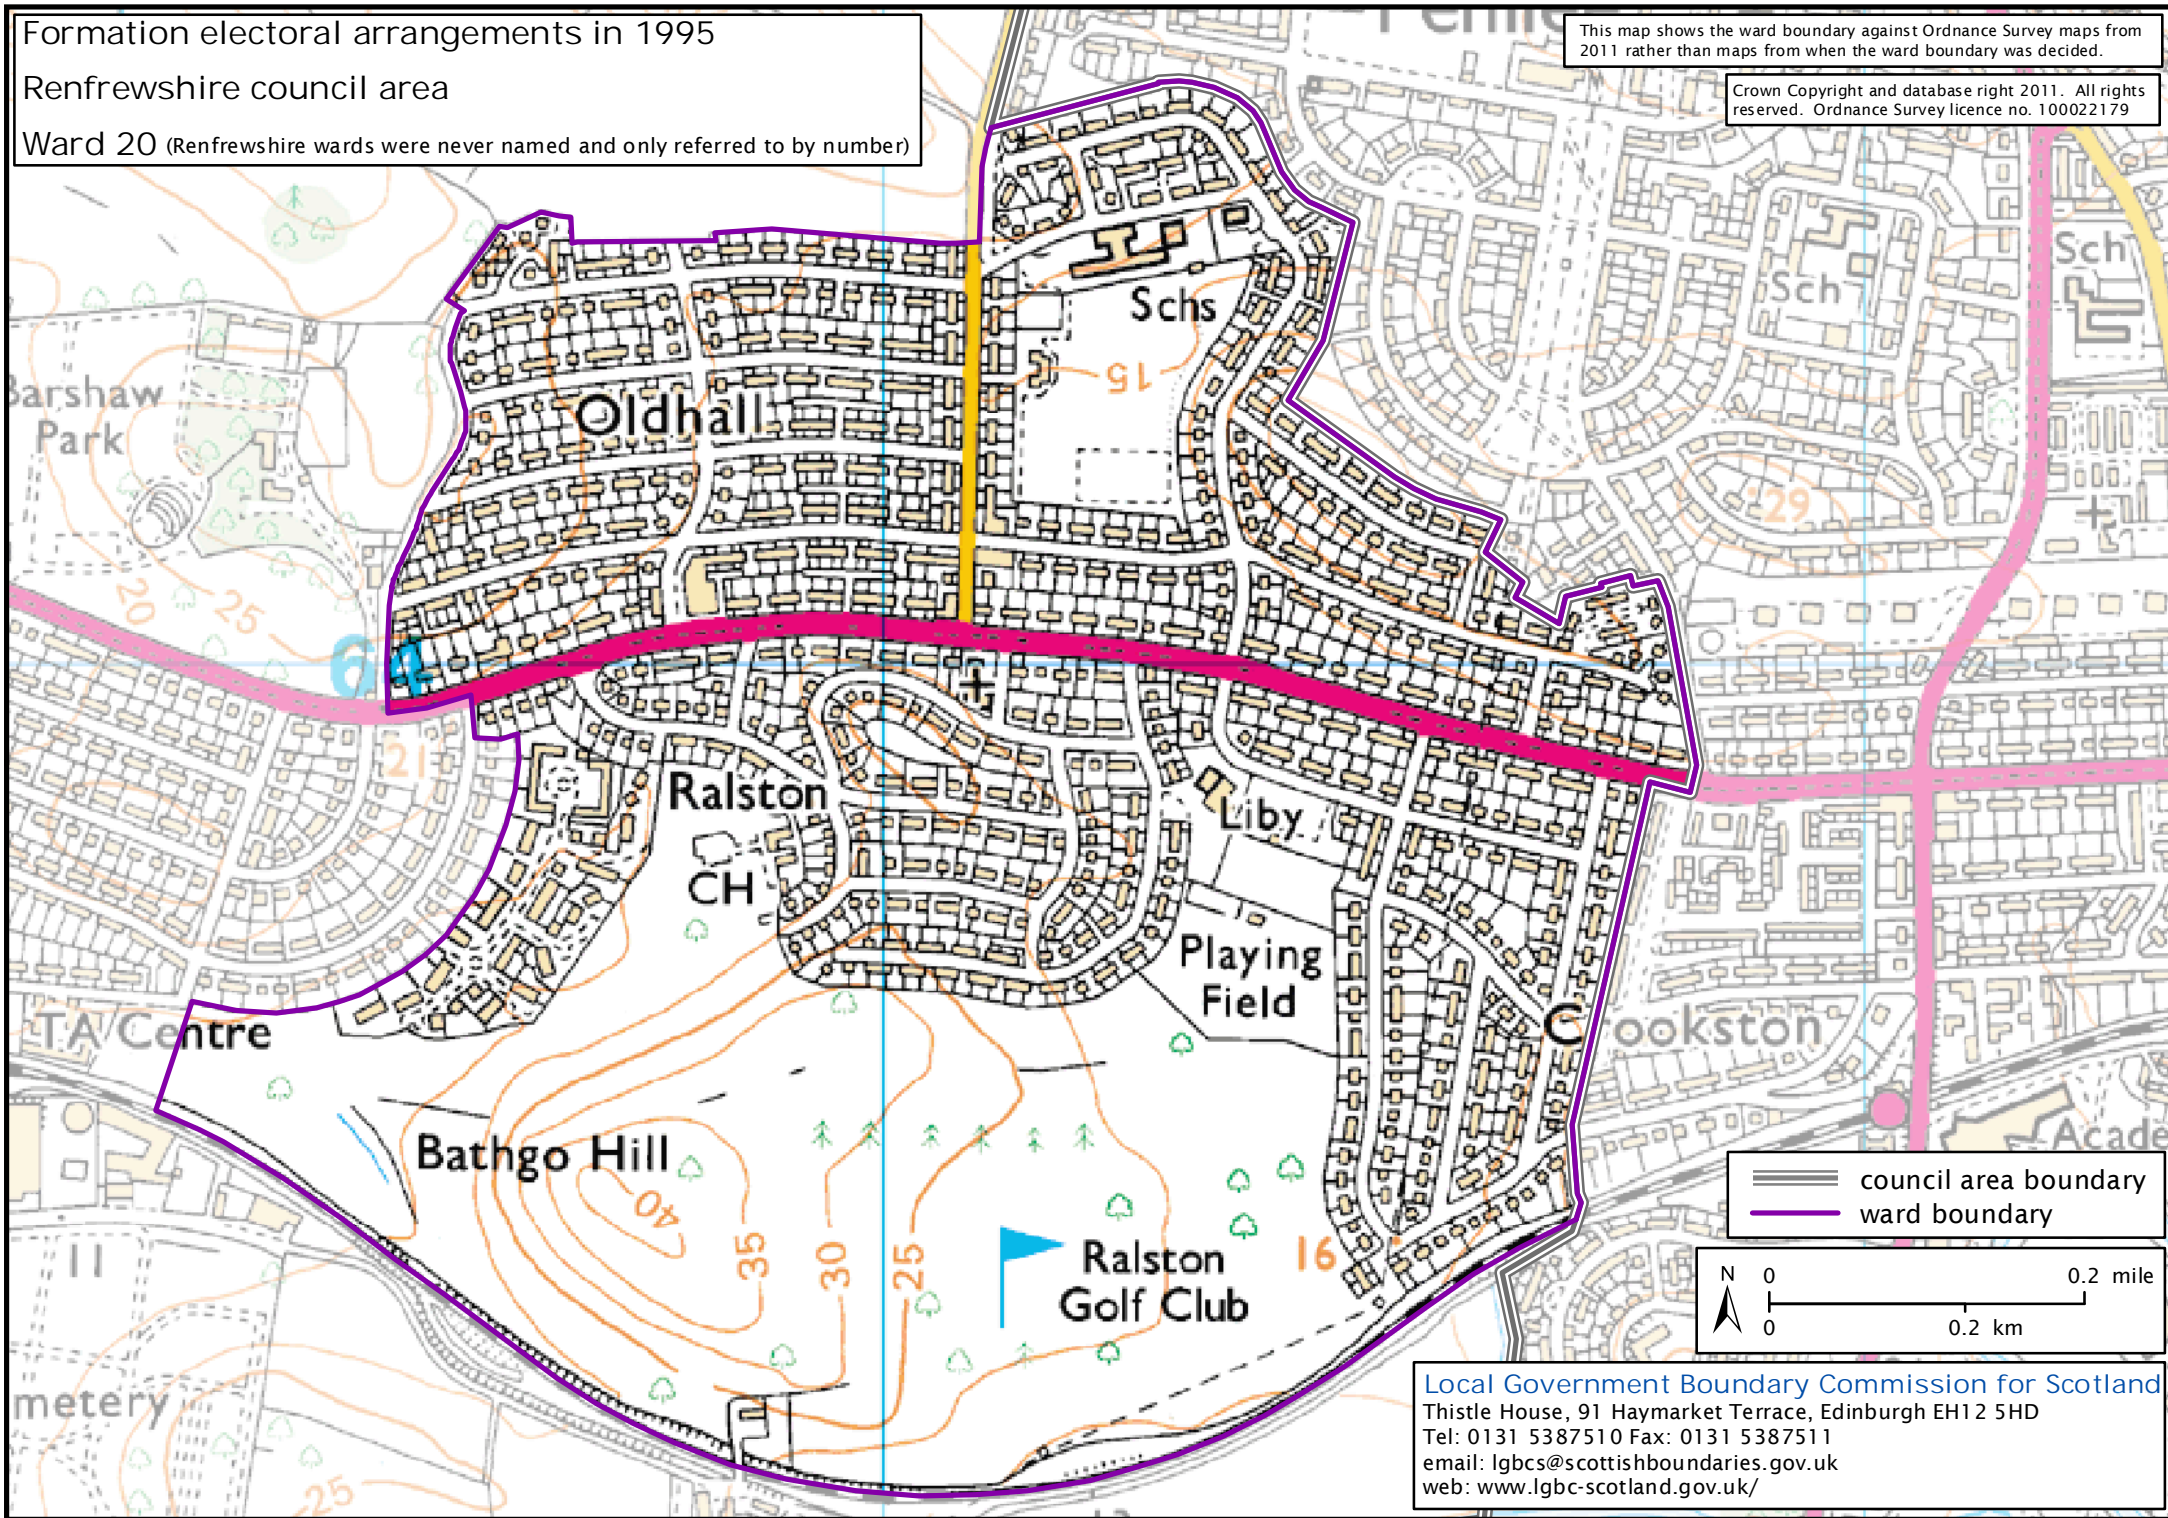

Formation electoral arrangements in 1995

Renfrewshire council area

Ward 20 (Renfrewshire wards were never named and only referred to by number)

This map shows the ward boundary against Ordnance Survey maps from 2011 rather than maps from when the ward boundary was decided.

Crown Copyright and database right 2011. All rights reserved. Ordnance Survey licence no. 100022179

Local Government Boundary Commission for Scotland
Thistle House, 91 Haymarket Terrace, Edinburgh EH12 5HD
Tel: 0131 5387510 Fax: 0131 5387511
email: lgbcs@scottishboundaries.gov.uk
web: www.lgbc-scotland.gov.uk/