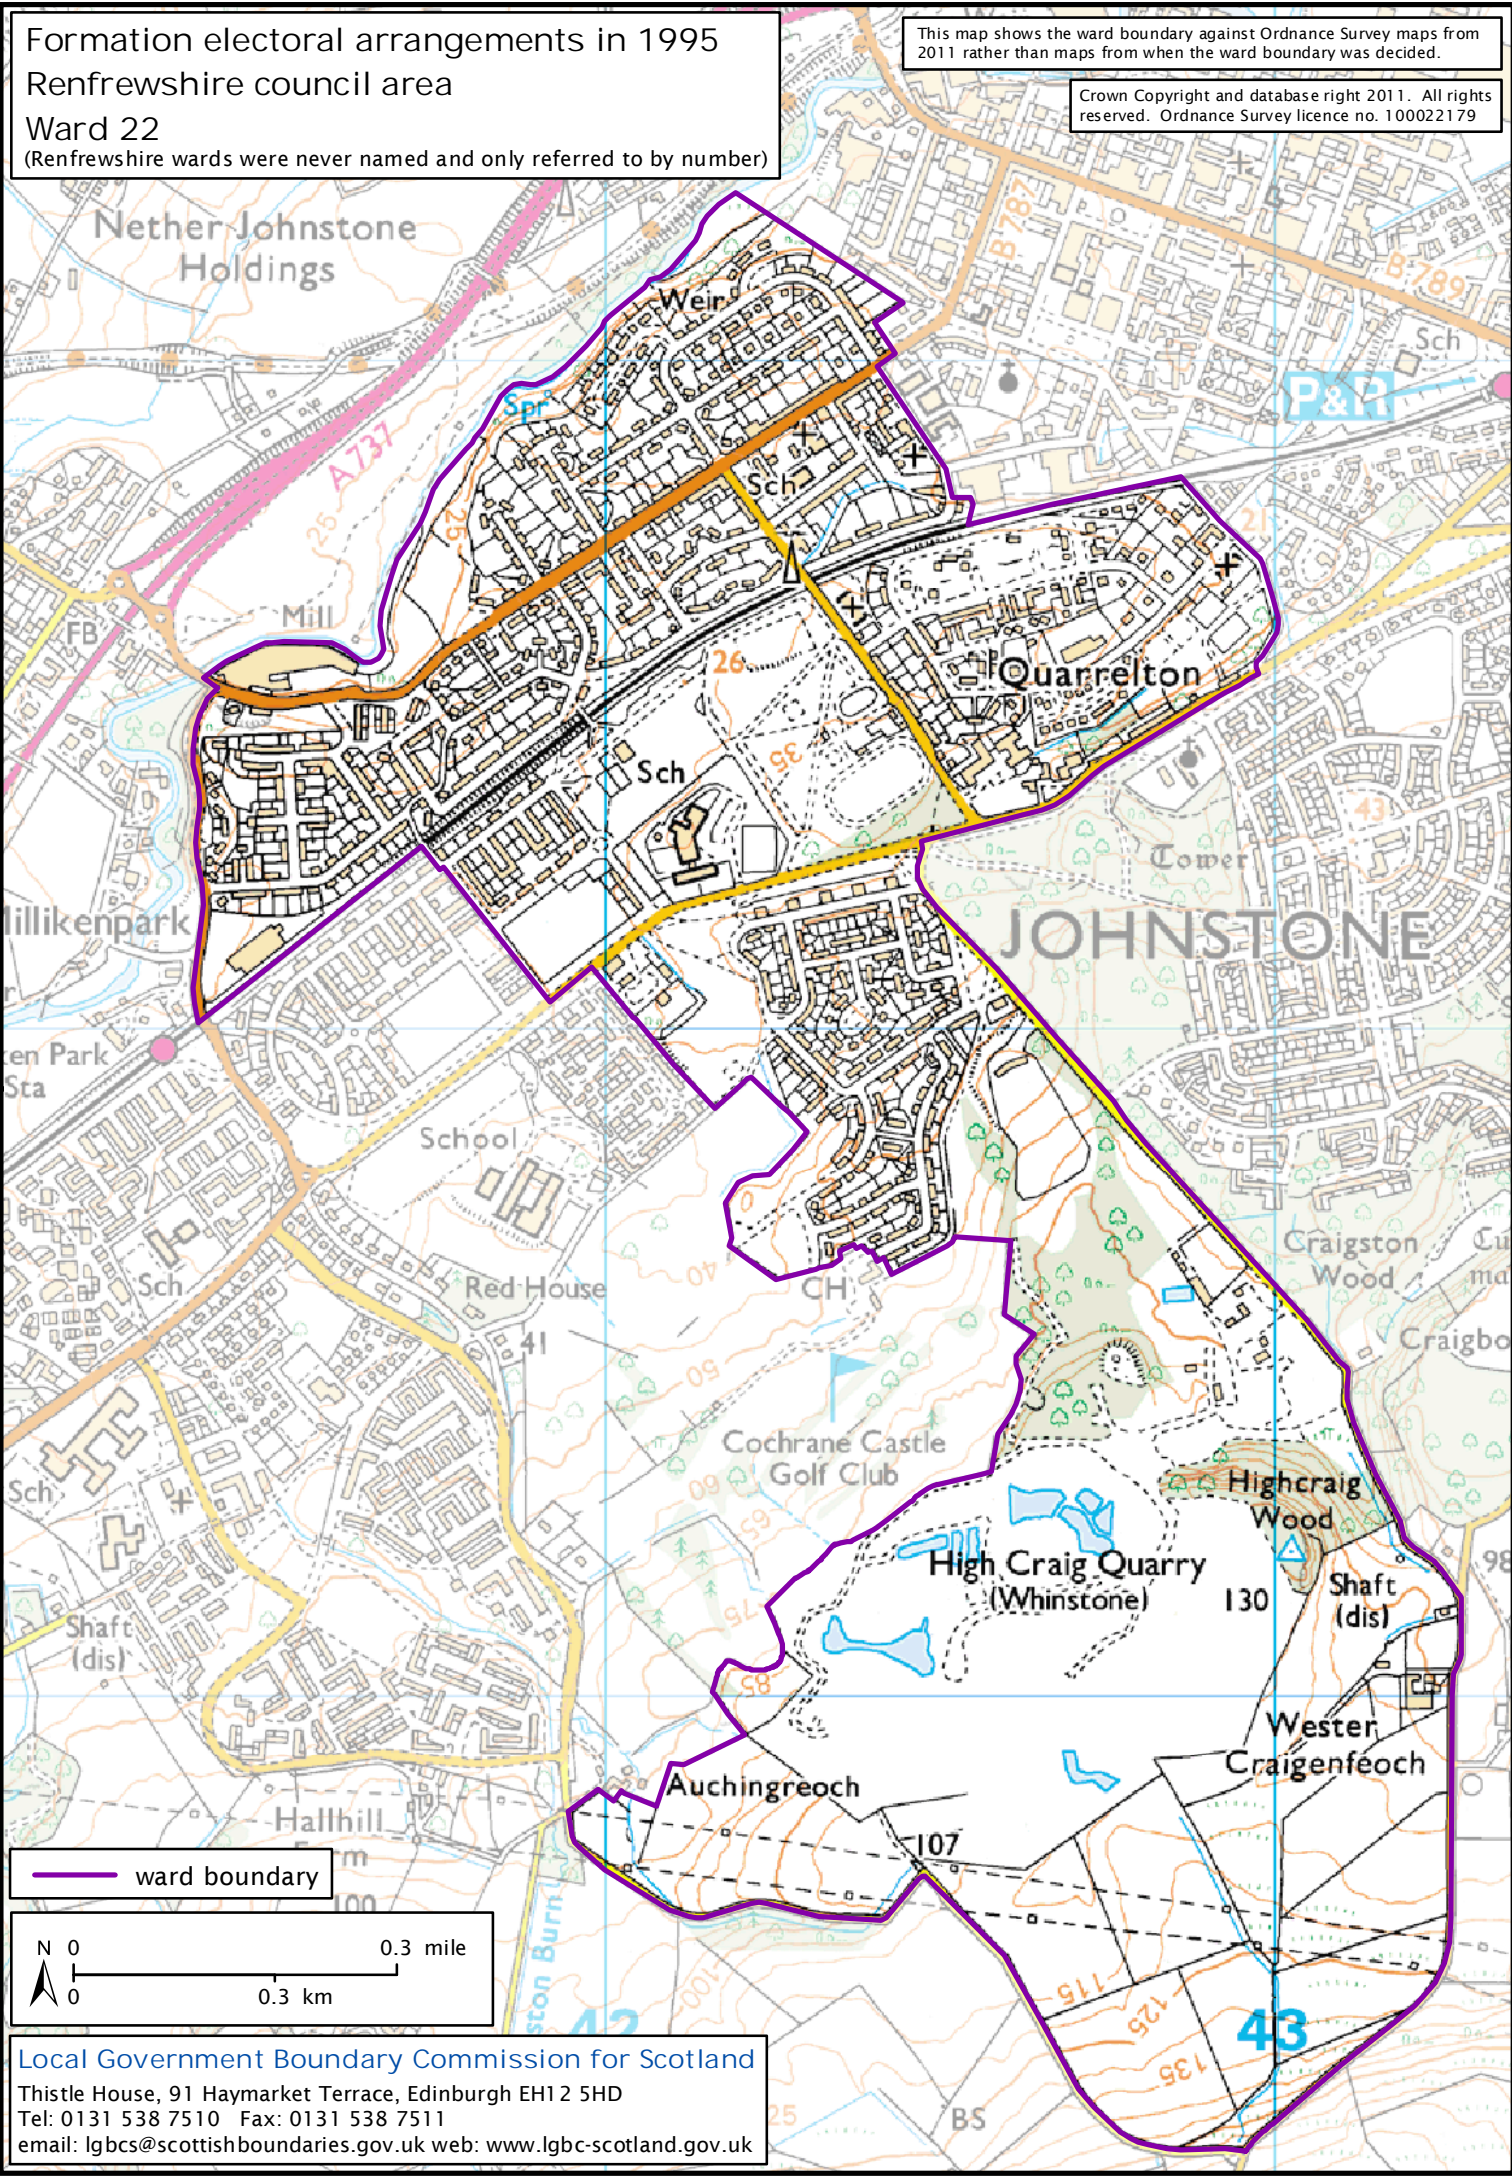

Formation electoral arrangements in 1995  
 Renfrewshire council area  
 Ward 22  
 (Renfrewshire wards were never named and only referred to by number)

This map shows the ward boundary against Ordnance Survey maps from 2011 rather than maps from when the ward boundary was decided.

Crown Copyright and database right 2011. All rights reserved. Ordnance Survey licence no. 100022179

— ward boundary

Local Government Boundary Commission for Scotland  
 Thistle House, 91 Haymarket Terrace, Edinburgh EH1 2 HD  
 Tel: 0131 538 7510 Fax: 0131 538 7511  
 email: lgbc@scottishboundaries.gov.uk web: www.lgbc-scotland.gov.uk