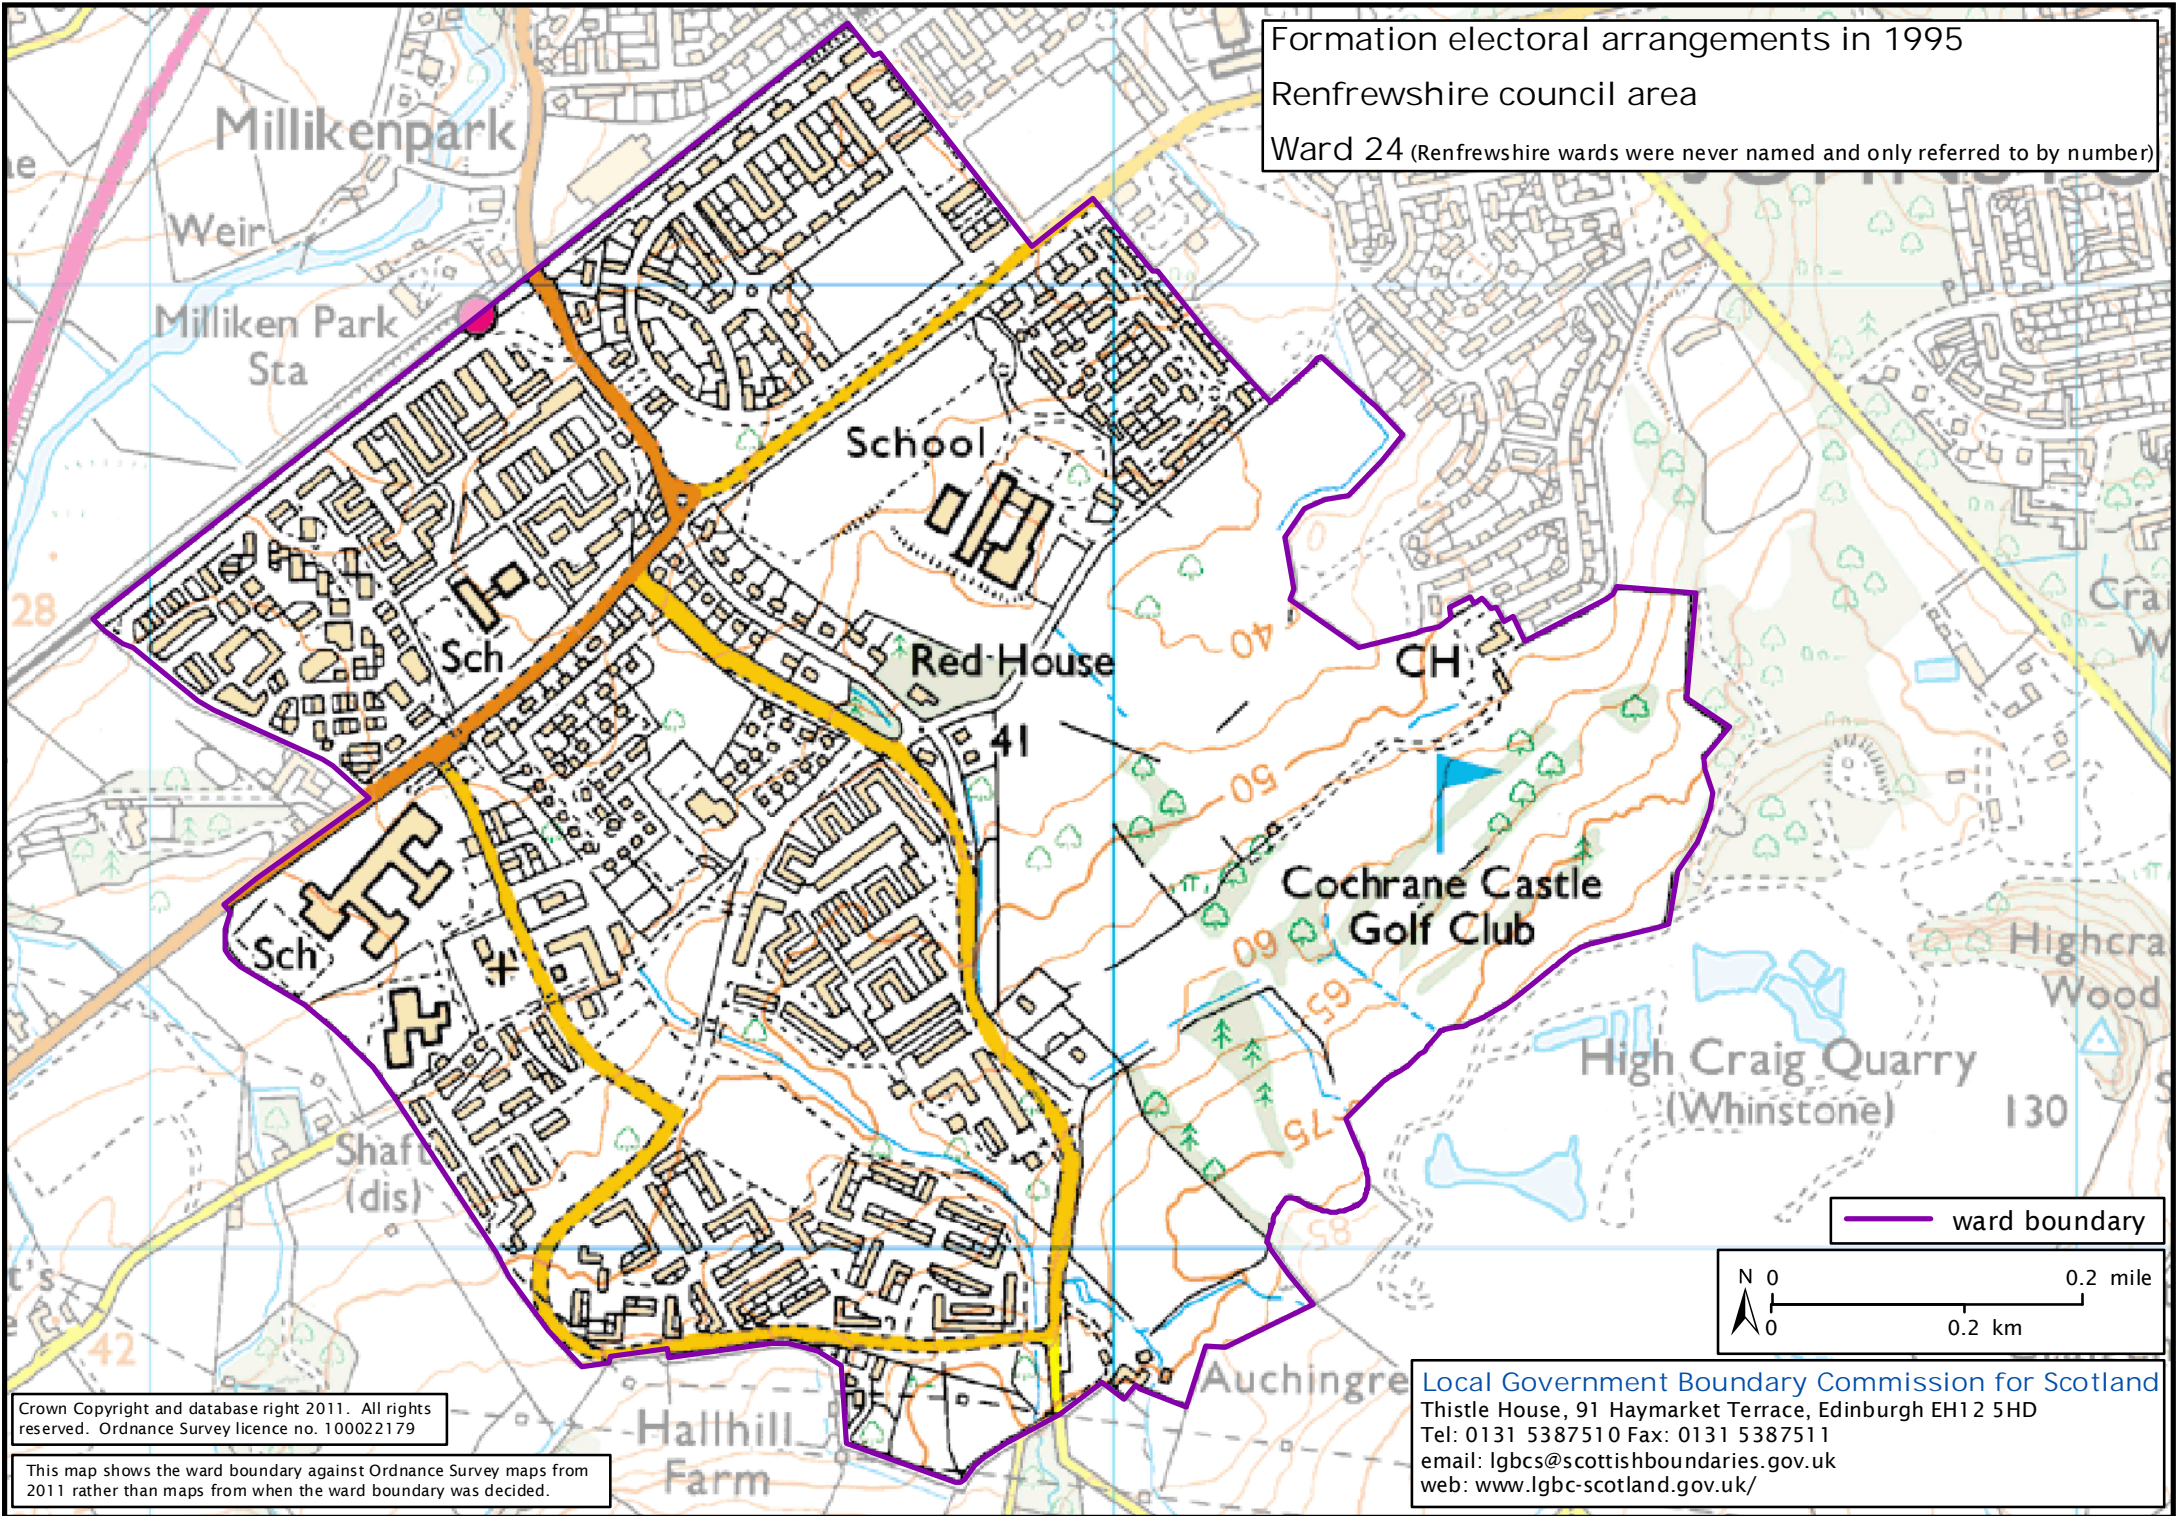

Formation electoral arrangements in 1995  
Renfrewshire council area  
Ward 24 (Renfrewshire wards were never named and only referred to by number)

Crown Copyright and database right 2011. All rights reserved. Ordnance Survey licence no. 100022179

This map shows the ward boundary against Ordnance Survey maps from 2011 rather than maps from when the ward boundary was decided.

Local Government Boundary Commission for Scotland  
Thistle House, 91 Haymarket Terrace, Edinburgh EH12 5HD  
Tel: 0131 5387510 Fax: 0131 5387511  
email: [lgbcsc@scottishboundaries.gov.uk](mailto:lgbcsc@scottishboundaries.gov.uk)  
web: [www.lgbc-scotland.gov.uk/](http://www.lgbc-scotland.gov.uk/)