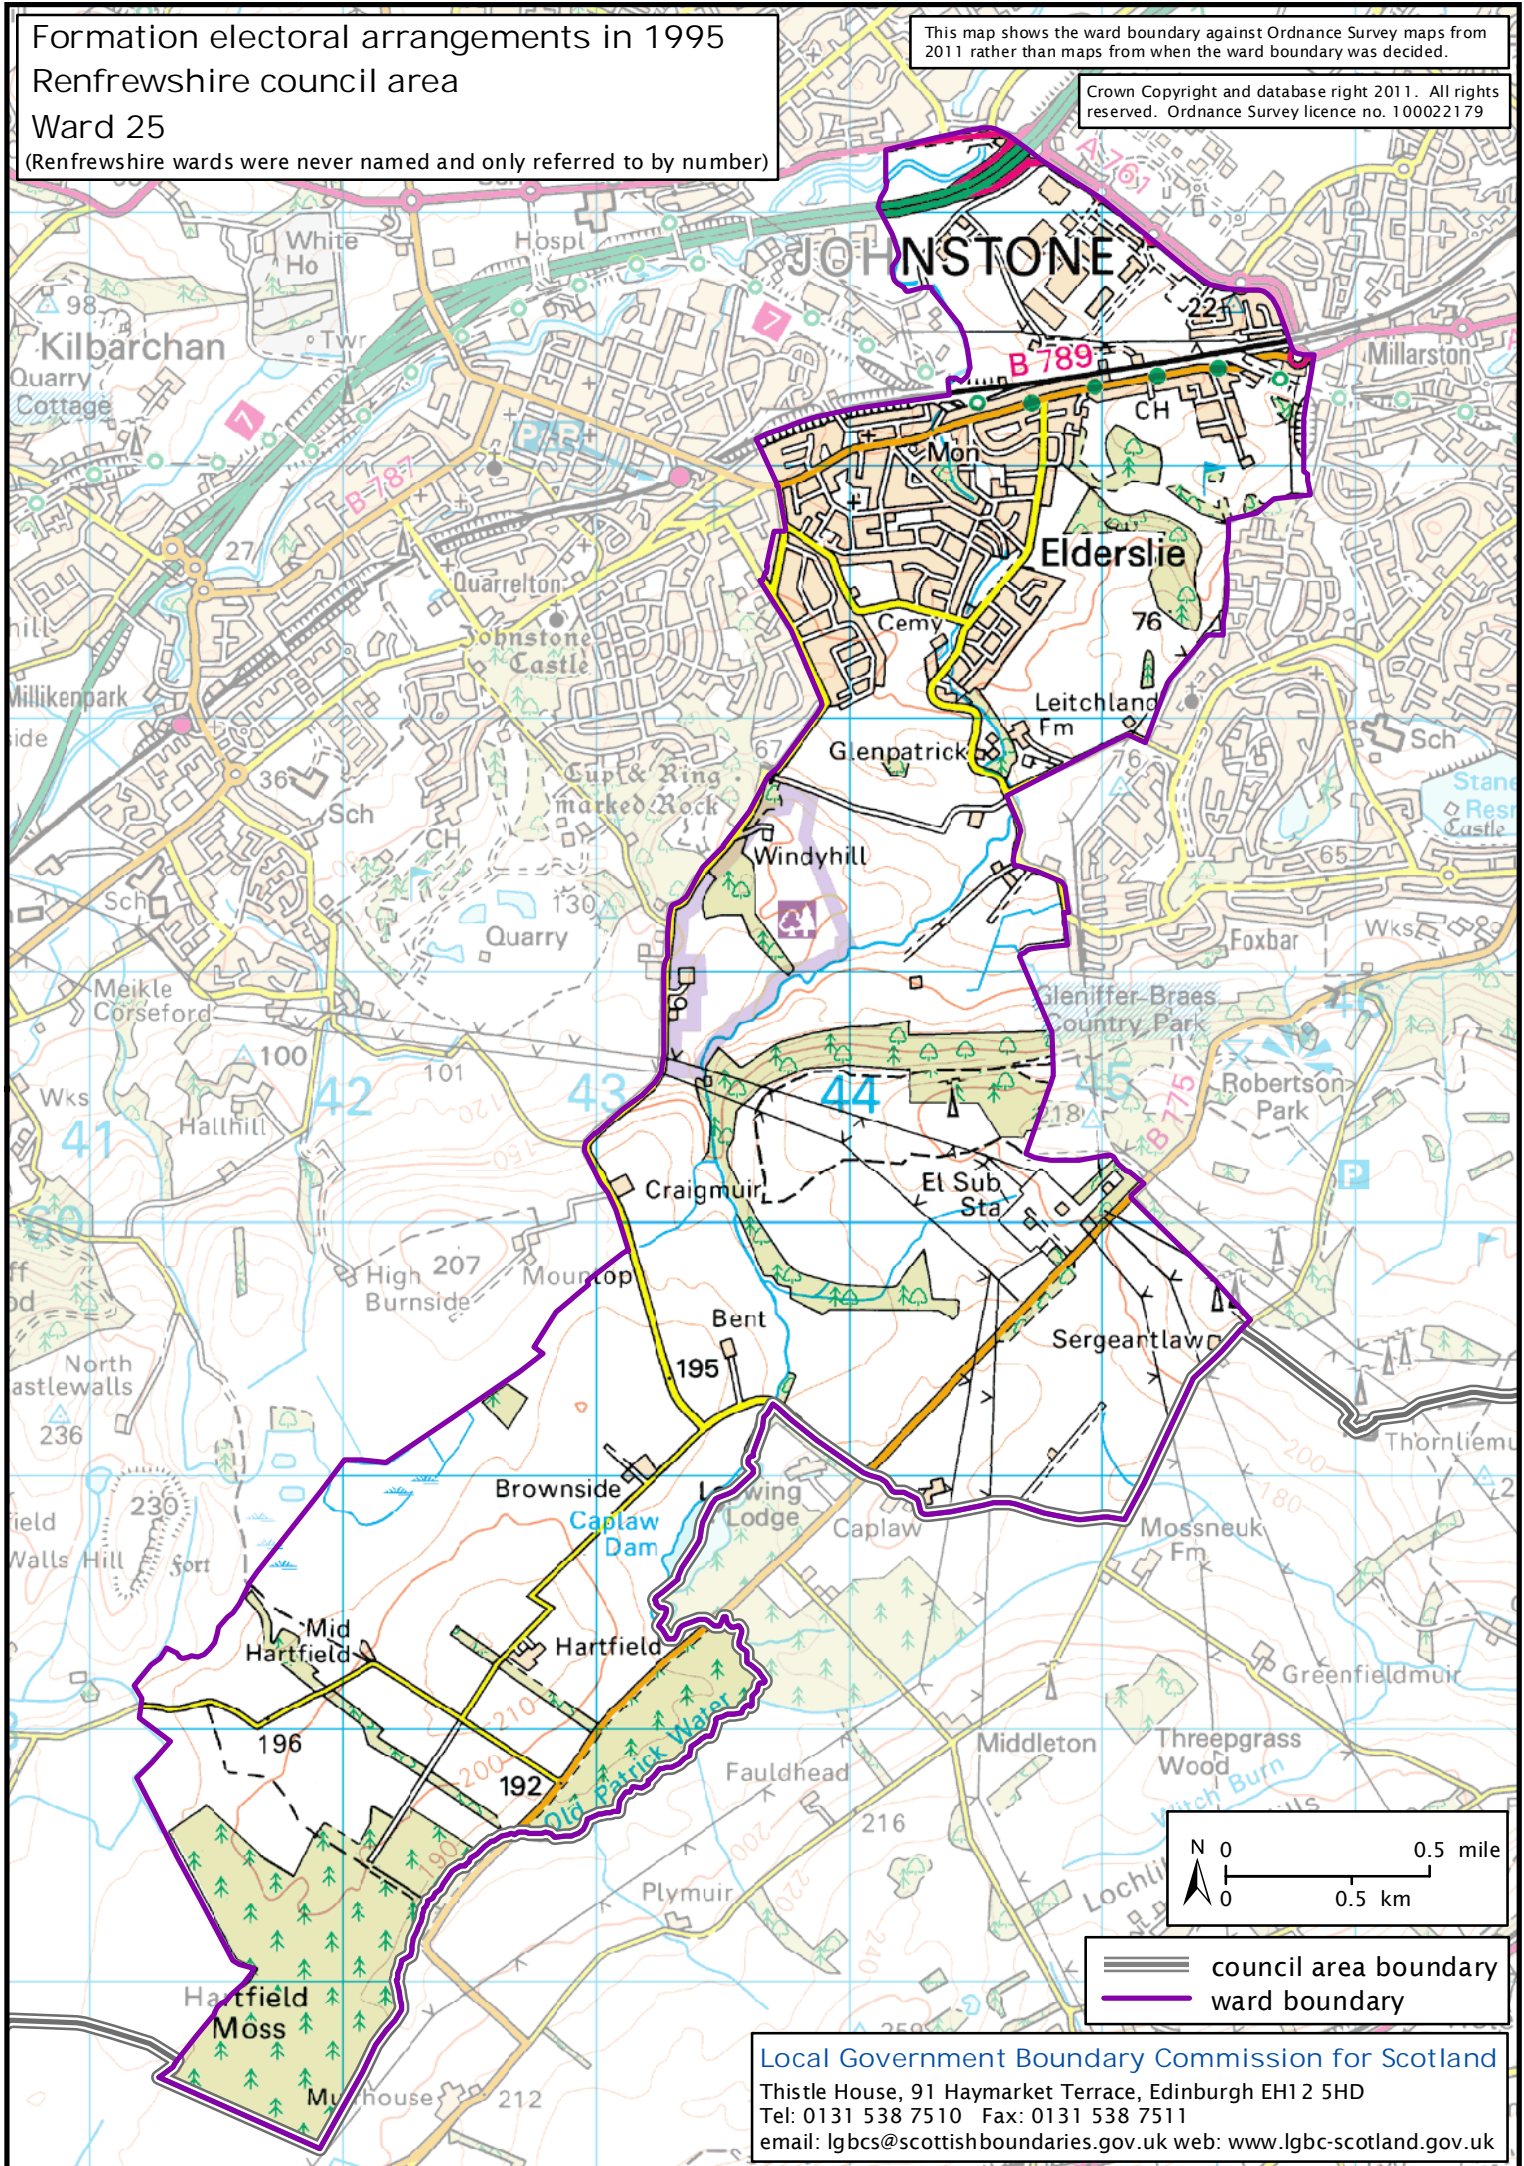

Formation electoral arrangements in 1995

Renfrewshire council area

Ward 25

(Renfrewshire wards were never named and only referred to by number)

This map shows the ward boundary against Ordnance Survey maps from 2011 rather than maps from when the ward boundary was decided.

Crown Copyright and database right 2011. All rights reserved. Ordnance Survey licence no. 10002179

Local Government Boundary Commission for Scotland

Thistle House, 91 Haymarket Terrace, Edinburgh EH1 2 5HD