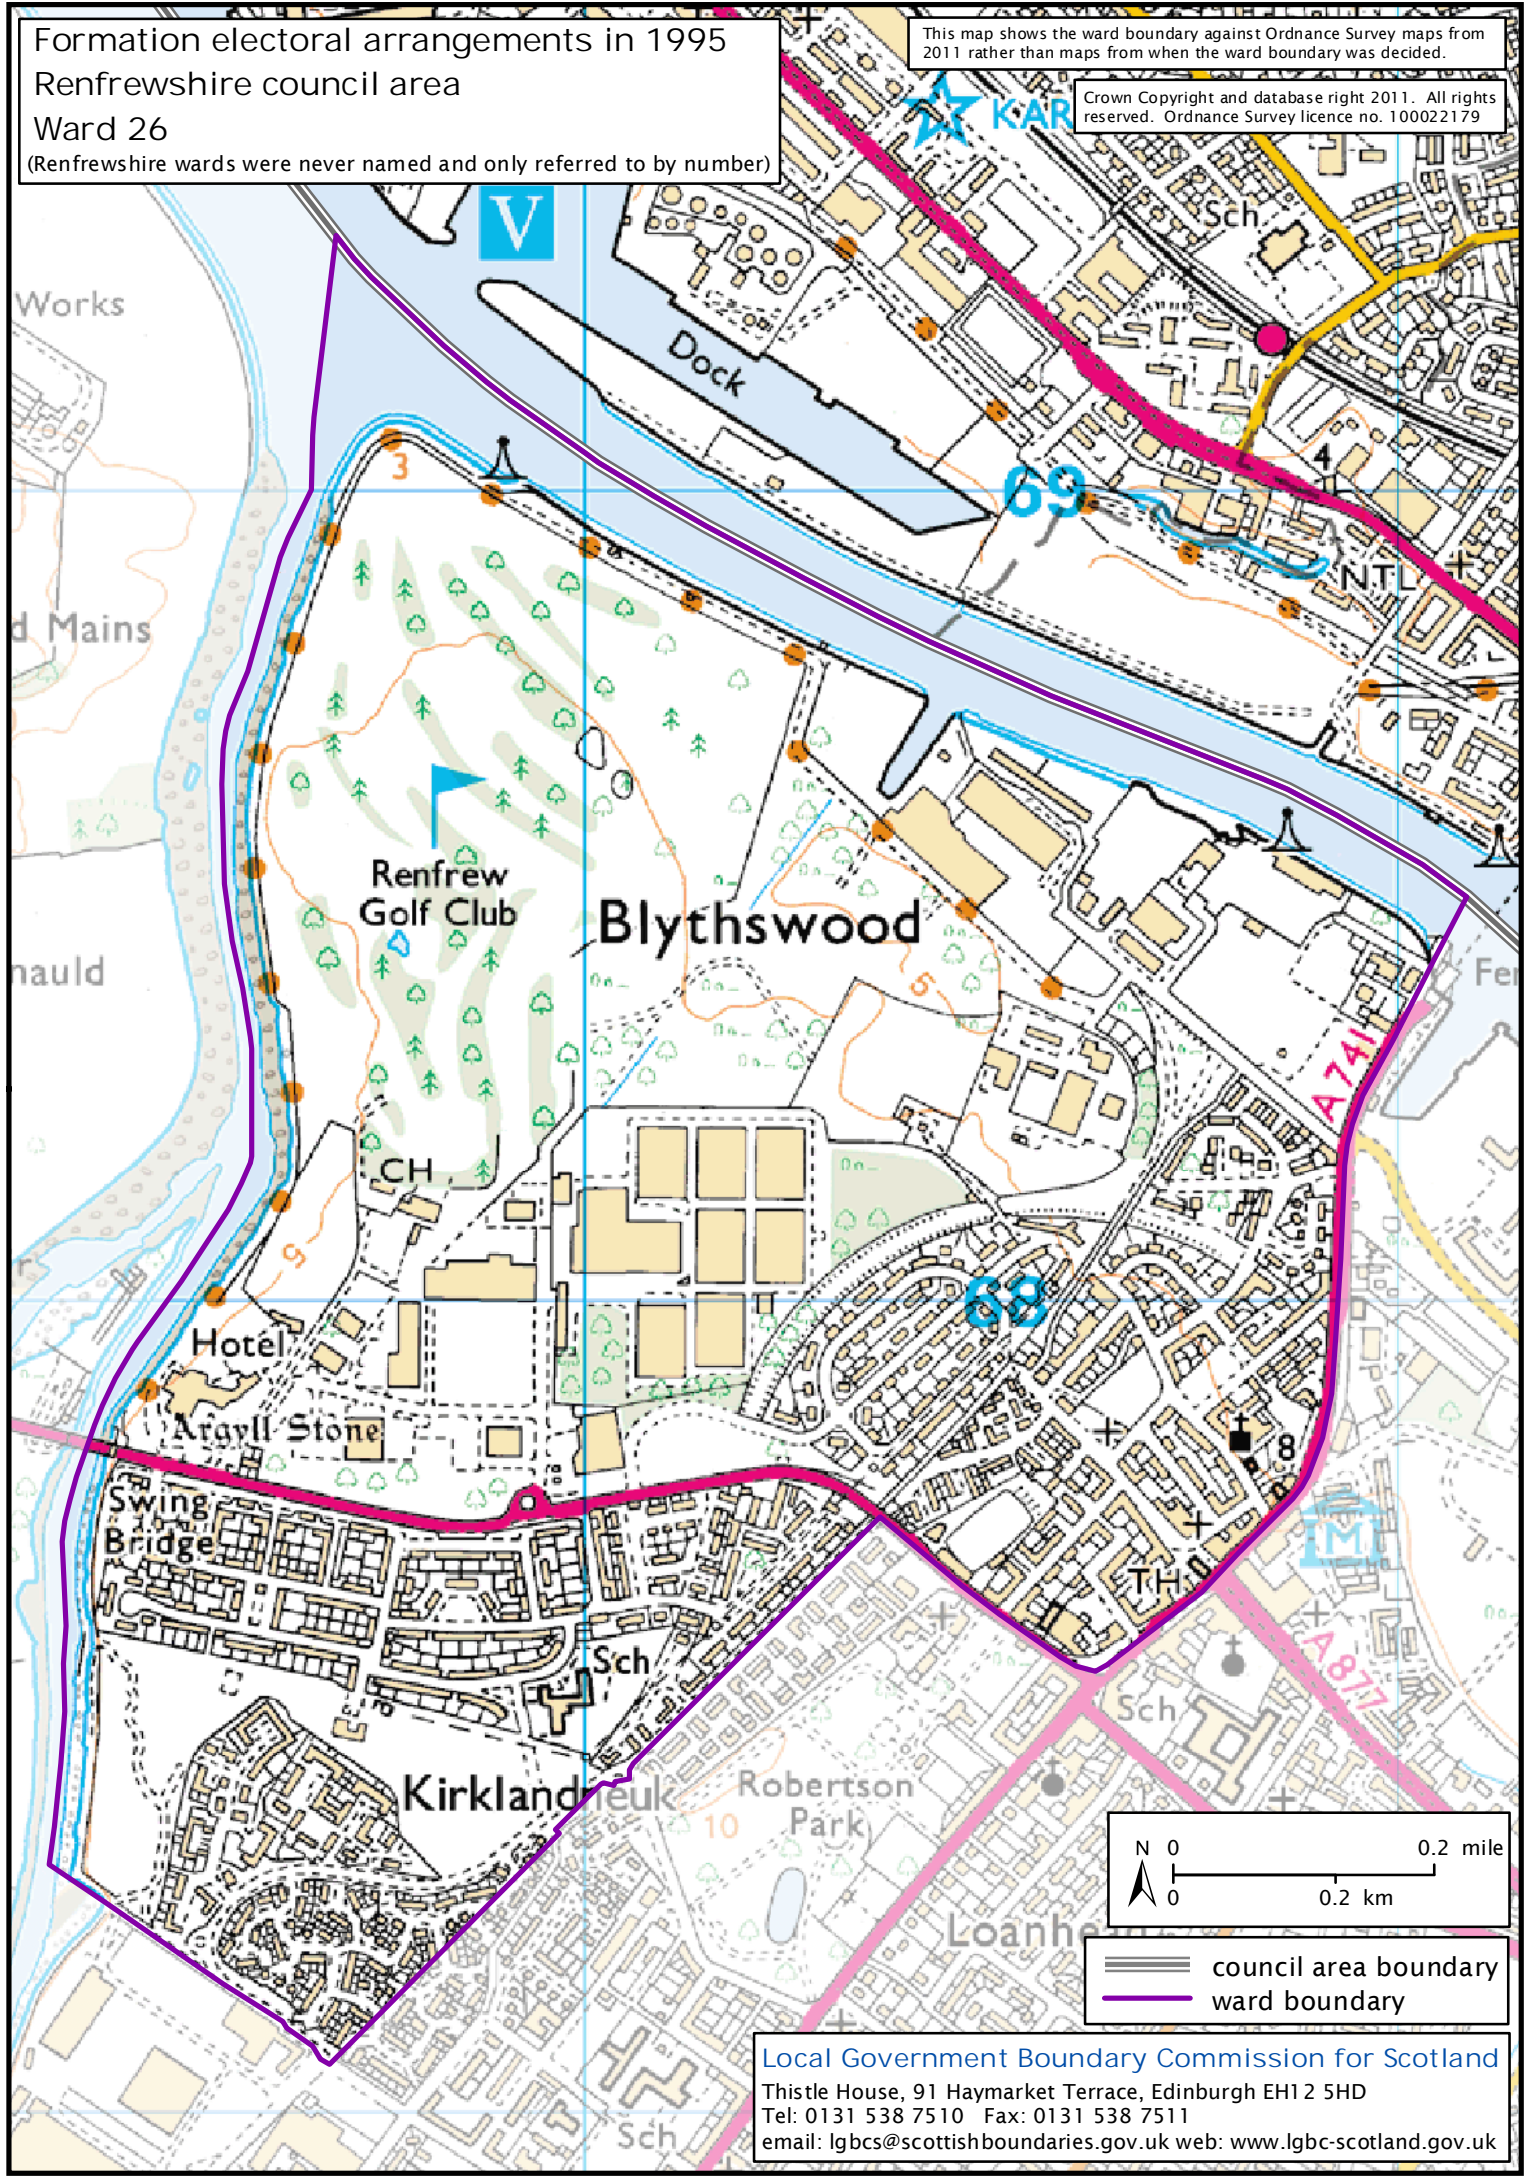

Formation electoral arrangements in 1995  
 Renfrewshire council area  
 Ward 26  
 (Renfrewshire wards were never named and only referred to by number)

This map shows the ward boundary against Ordnance Survey maps from 2011 rather than maps from when the ward boundary was decided.

Crown Copyright and database right 2011. All rights reserved. Ordnance Survey licence no. 100022179

==== council area boundary  
 ——— ward boundary

Local Government Boundary Commission for Scotland  
 Thistle House, 91 Haymarket Terrace, Edinburgh EH1 2 5HD  
 Tel: 0131 538 7510 Fax: 0131 538 7511  
 email: lgbc@scottishboundaries.gov.uk web: www.lgbc-scotland.gov.uk