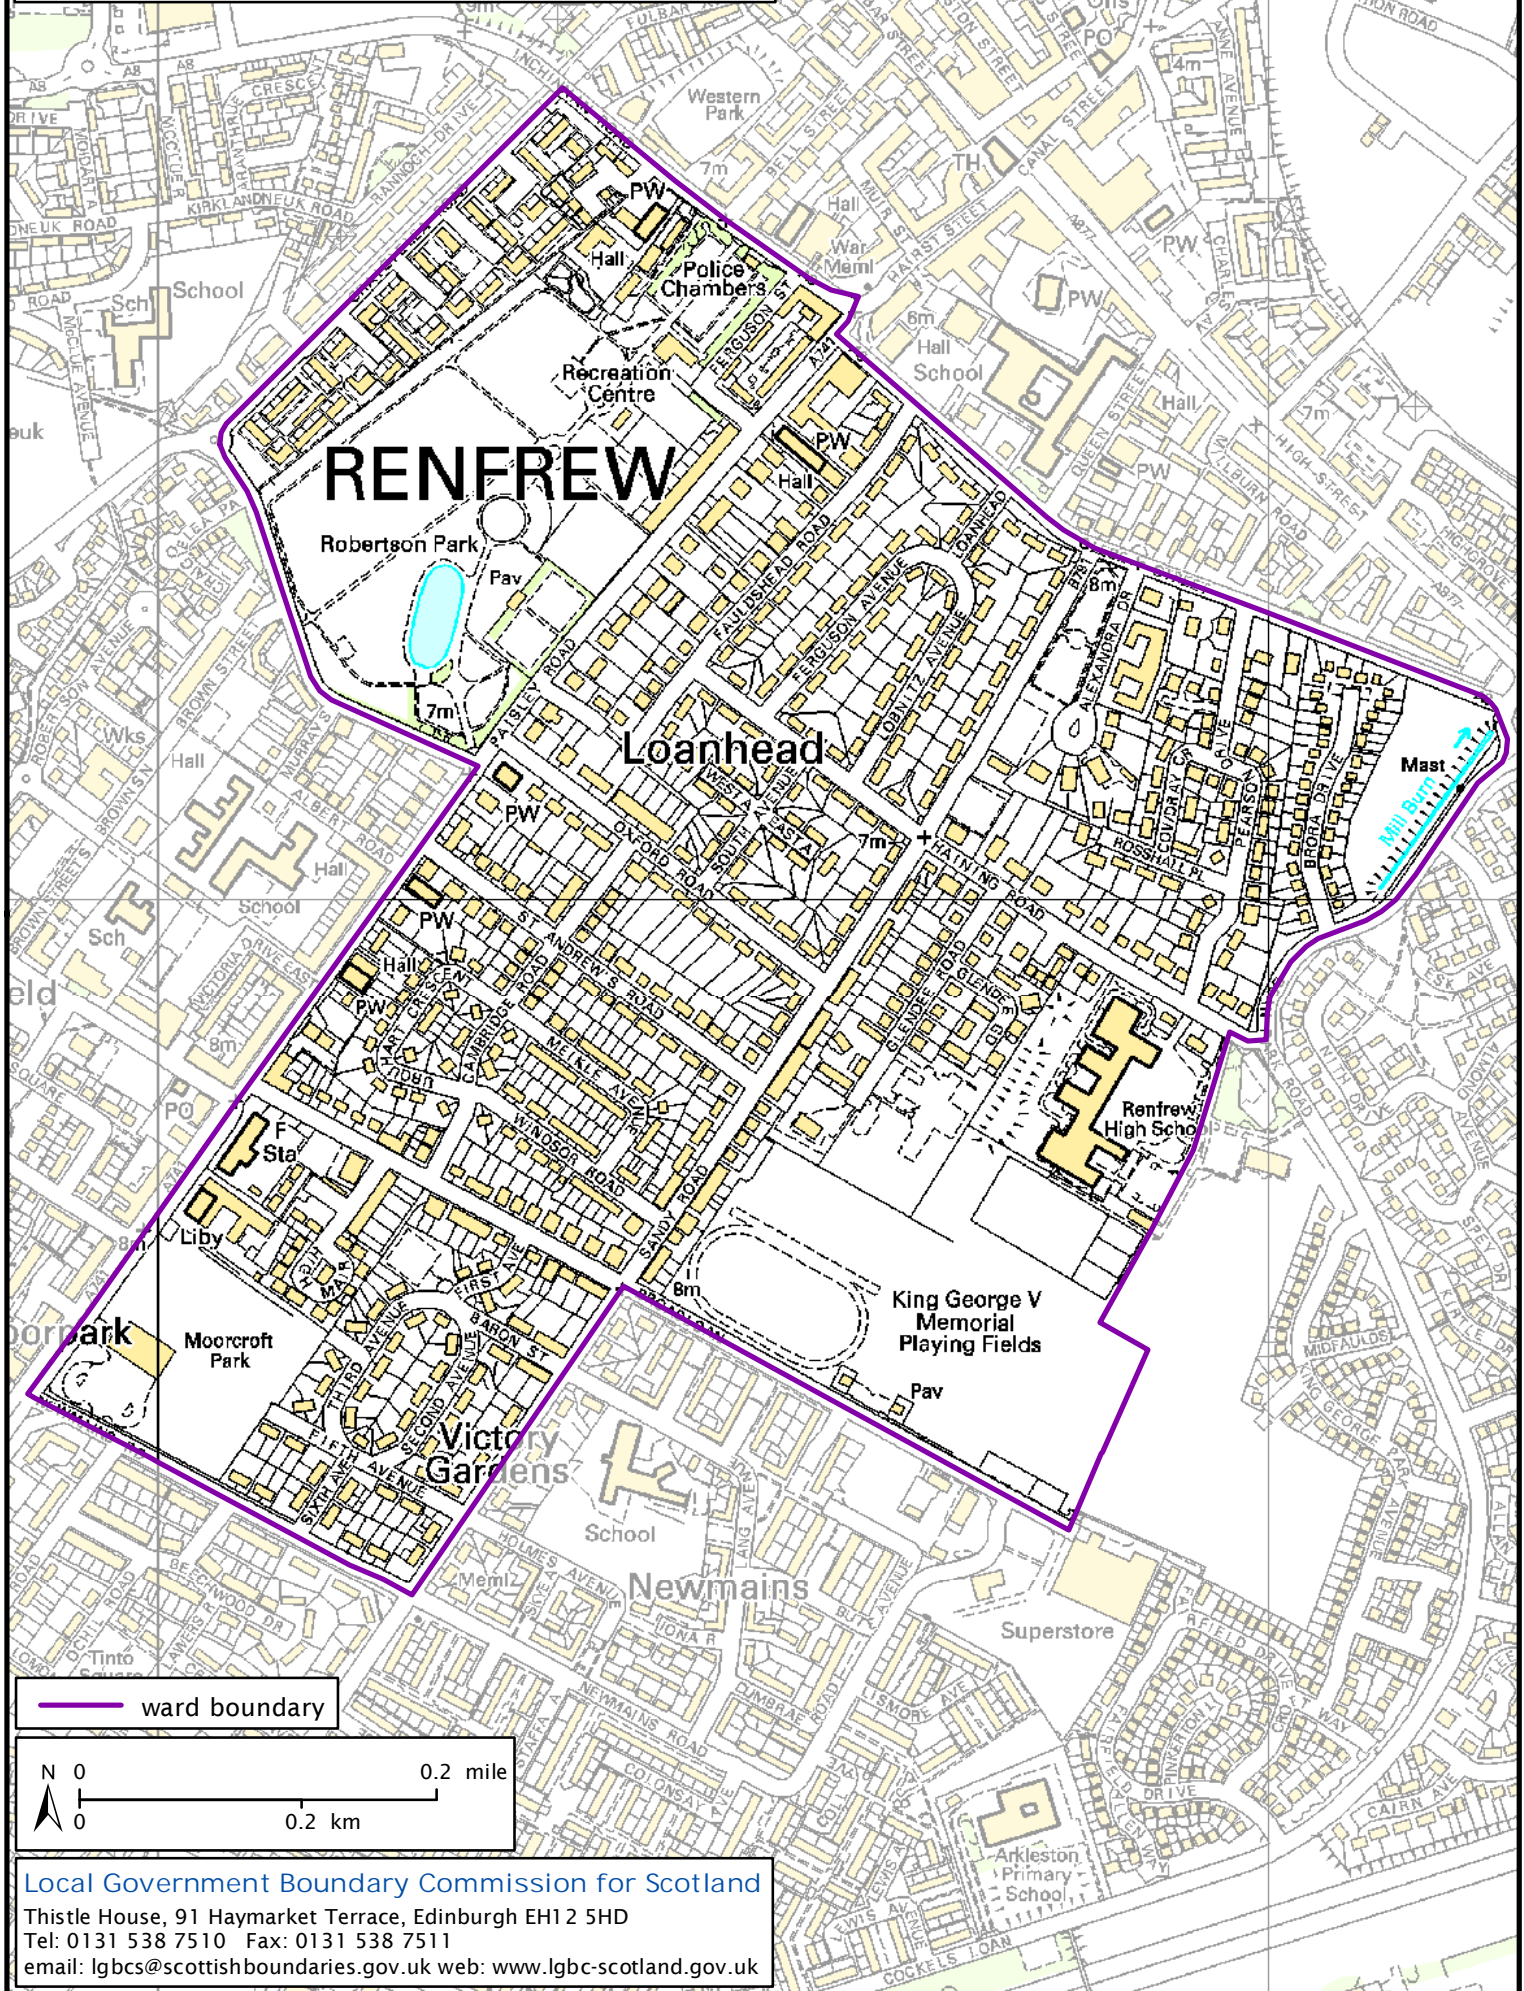

Formation electoral arrangements in 1995

Renfrewshire council area

Ward 28

(Renfrewshire wards were never named and only referred to by number)

This map shows the ward boundary against Ordnance Survey maps from 2011 rather than maps from when the ward boundary was decided.

Crown Copyright and database right 2011. All rights reserved. Ordnance Survey licence no. 100022179

Local Government Boundary Commission for Scotland

Thistle House, 91 Haymarket Terrace, Edinburgh EH1 2 5HD