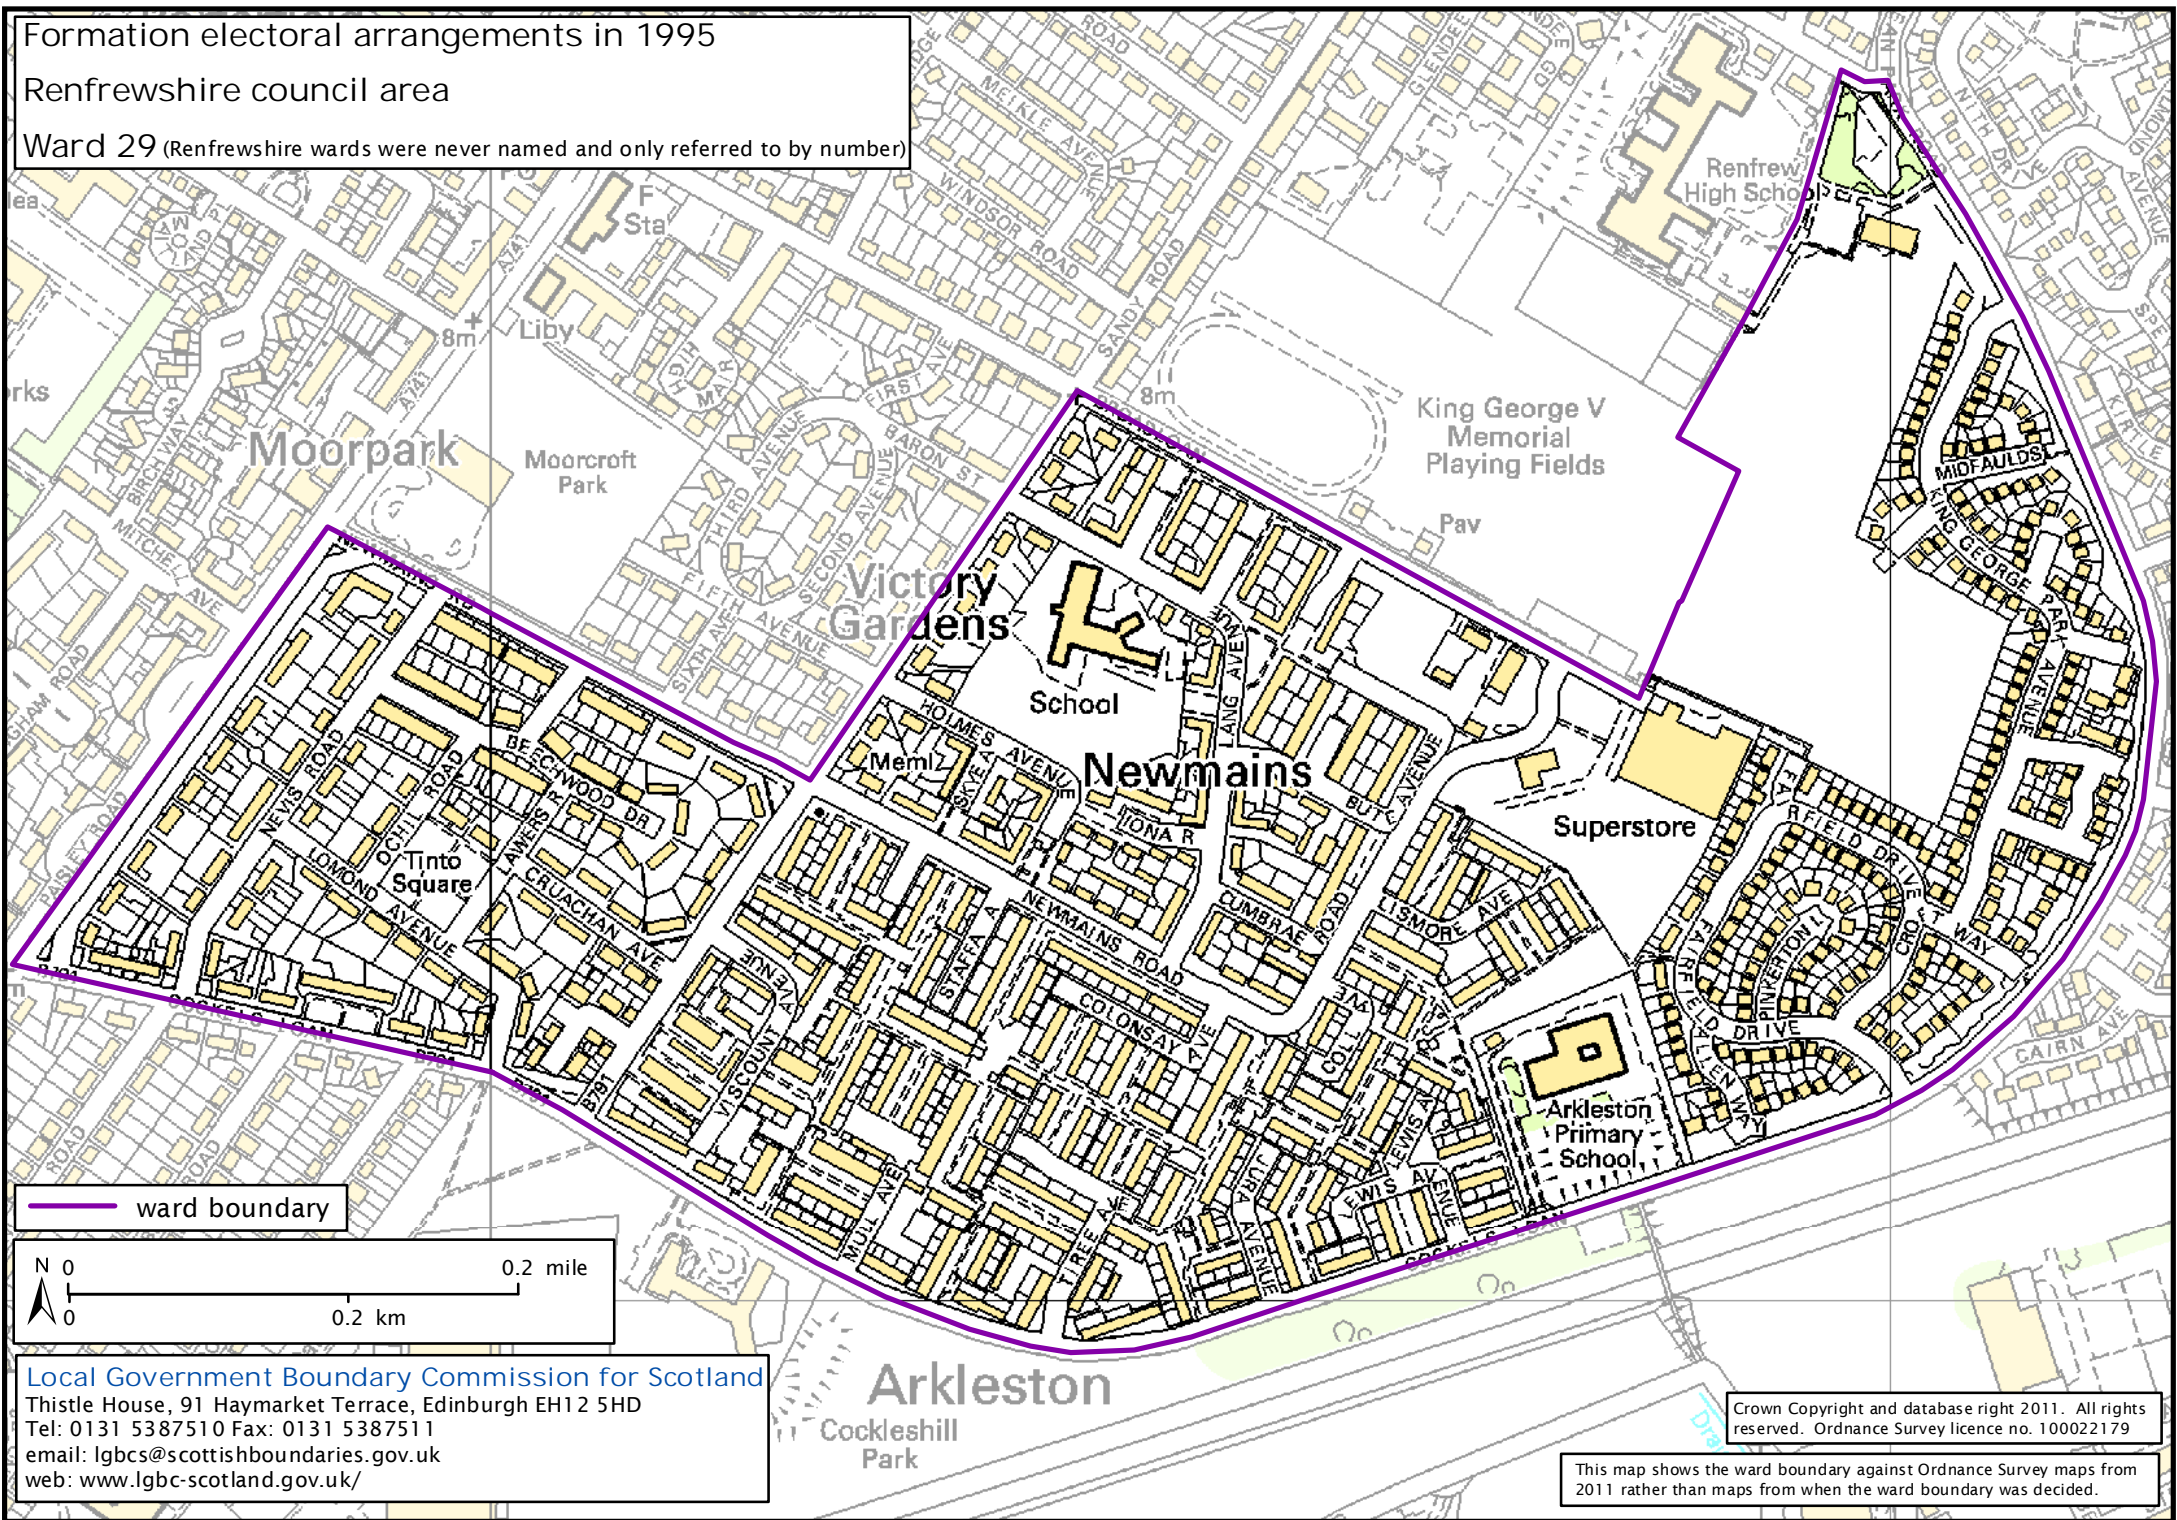

Formation electoral arrangements in 1995  
Renfrewshire council area  
Ward 29 (Renfrewshire wards were never named and only referred to by number)

Local Government Boundary Commission for Scotland  
Thistle House, 91 Haymarket Terrace, Edinburgh EH12 5HD  
Tel: 0131 5387510 Fax: 0131 5387511  
email: lgbcscottishboundaries.gov.uk  
web: www.lgbc-scotland.gov.uk/

Crown Copyright and database right 2011. All rights reserved. Ordnance Survey licence no. 100022179

This map shows the ward boundary against Ordnance Survey maps from 2011 rather than maps from when the ward boundary was decided.