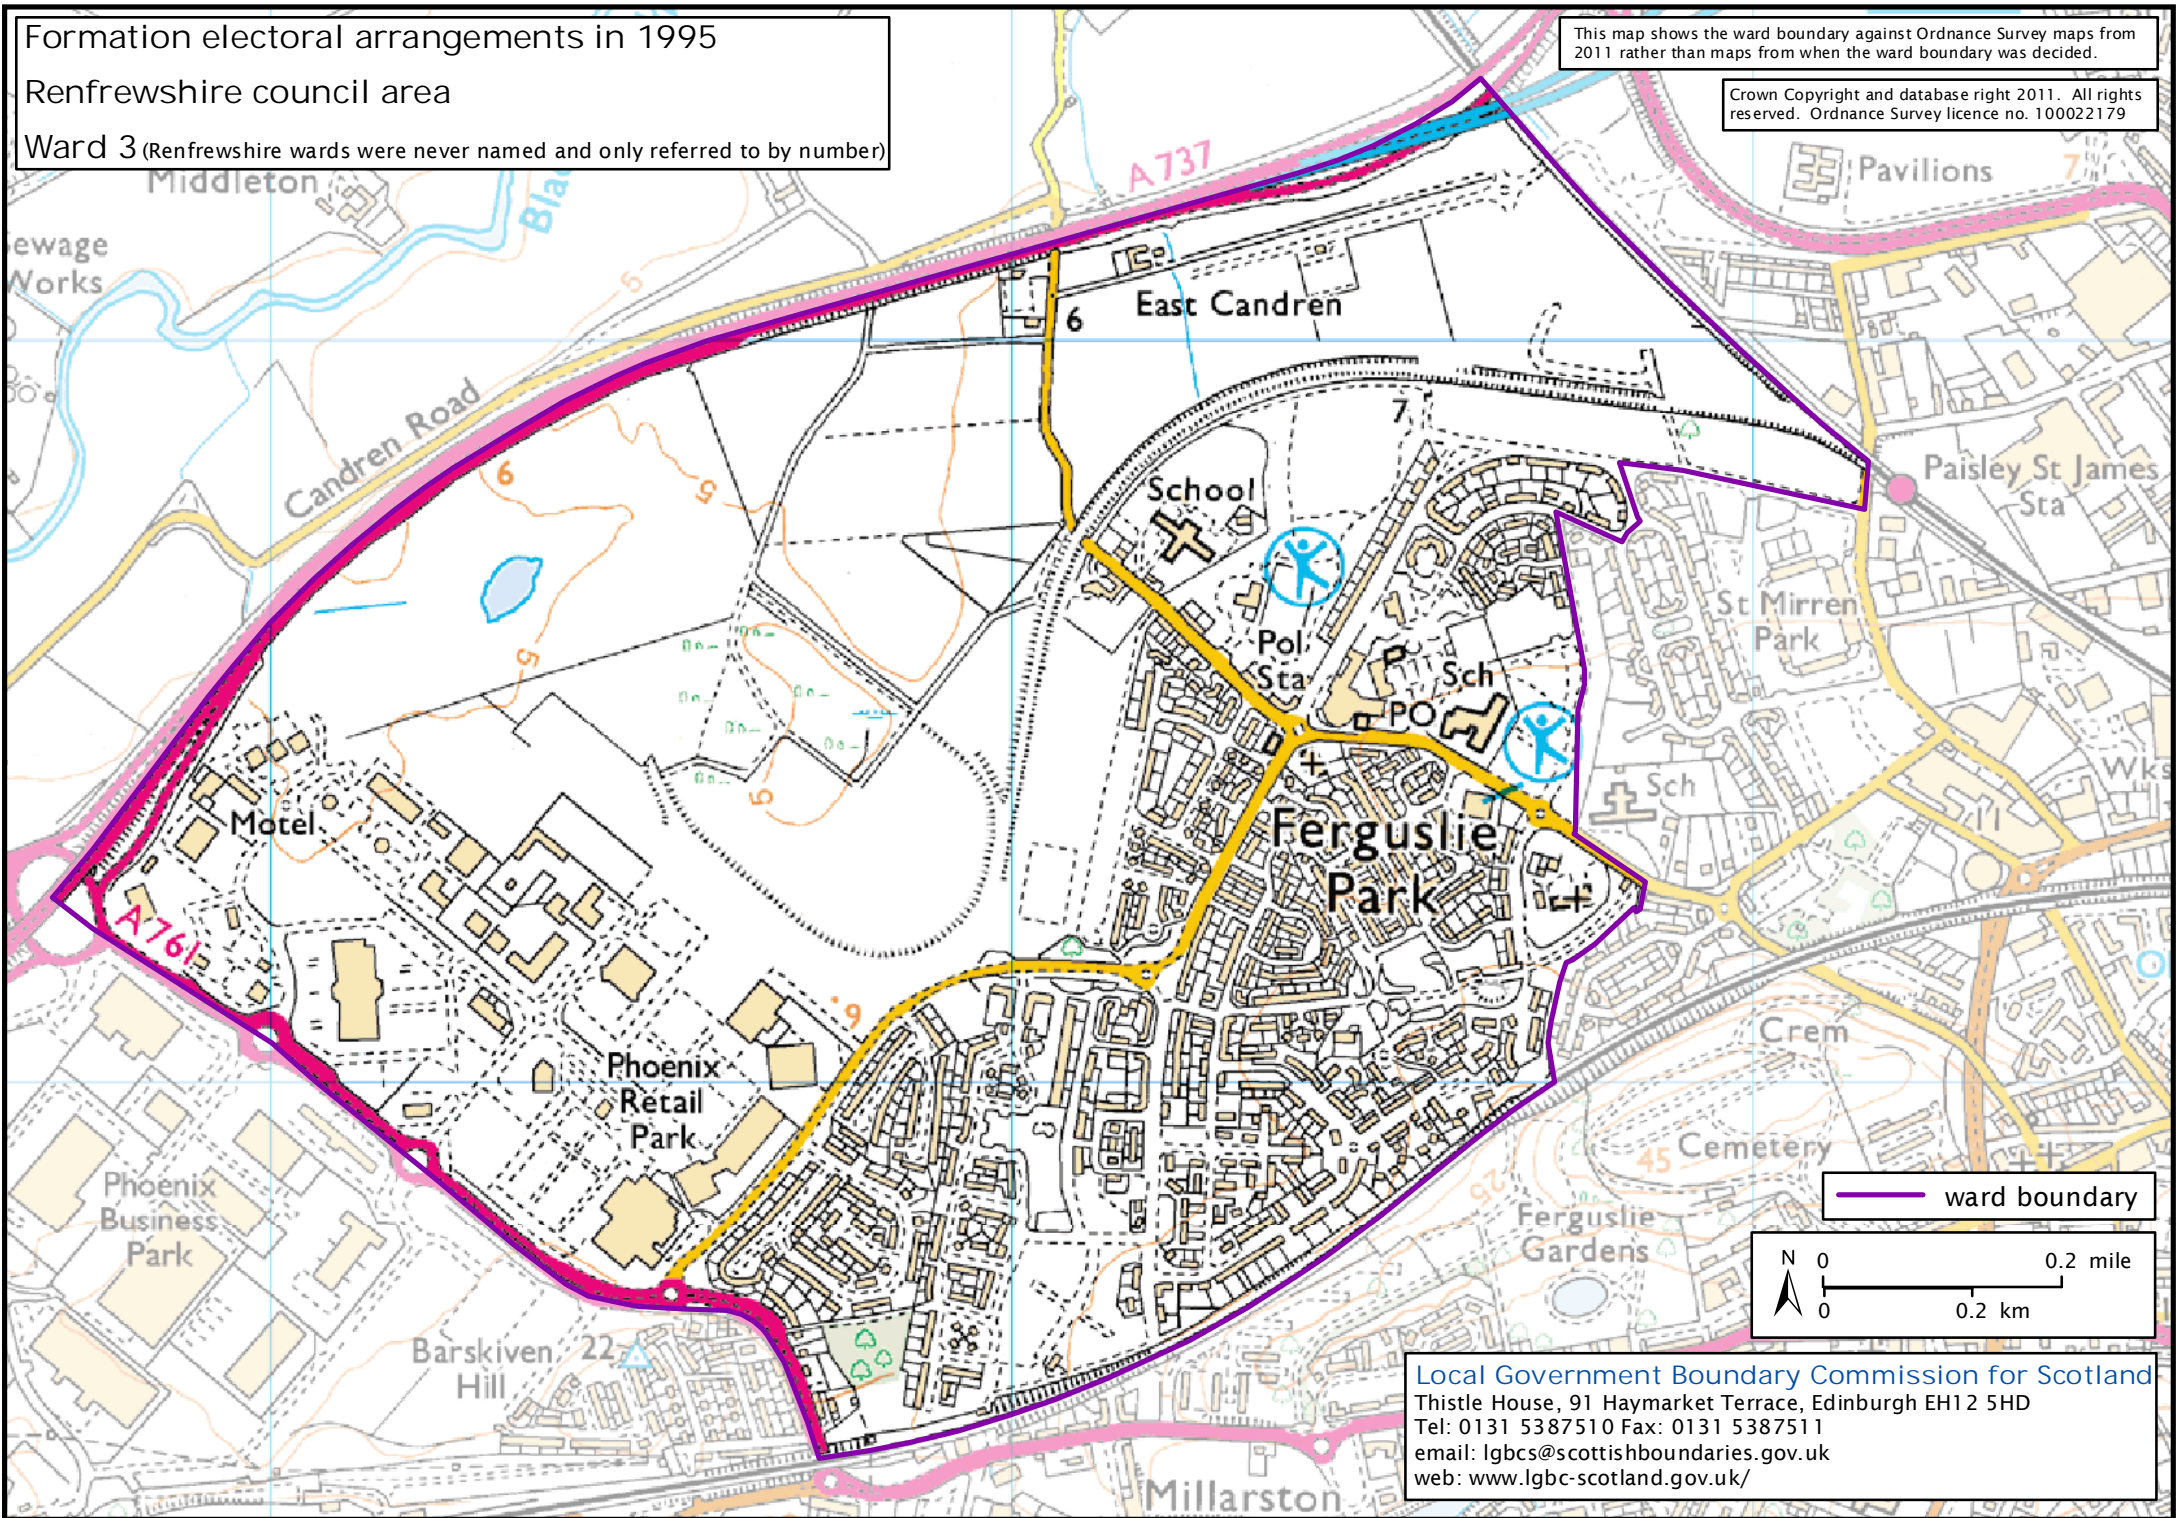

Formation electoral arrangements in 1995  
Renfrewshire council area  
Ward 3 (Renfrewshire wards were never named and only referred to by number)

This map shows the ward boundary against Ordnance Survey maps from 2011 rather than maps from when the ward boundary was decided.

Crown Copyright and database right 2011. All rights reserved. Ordnance Survey licence no. 100022179

Local Government Boundary Commission for Scotland  
Thistle House, 91 Haymarket Terrace, Edinburgh EH12 5HD  
Tel: 0131 5387510 Fax: 0131 5387511  
email: lgbc@scottishboundaries.gov.uk  
web: www.lgbc-scotland.gov.uk/