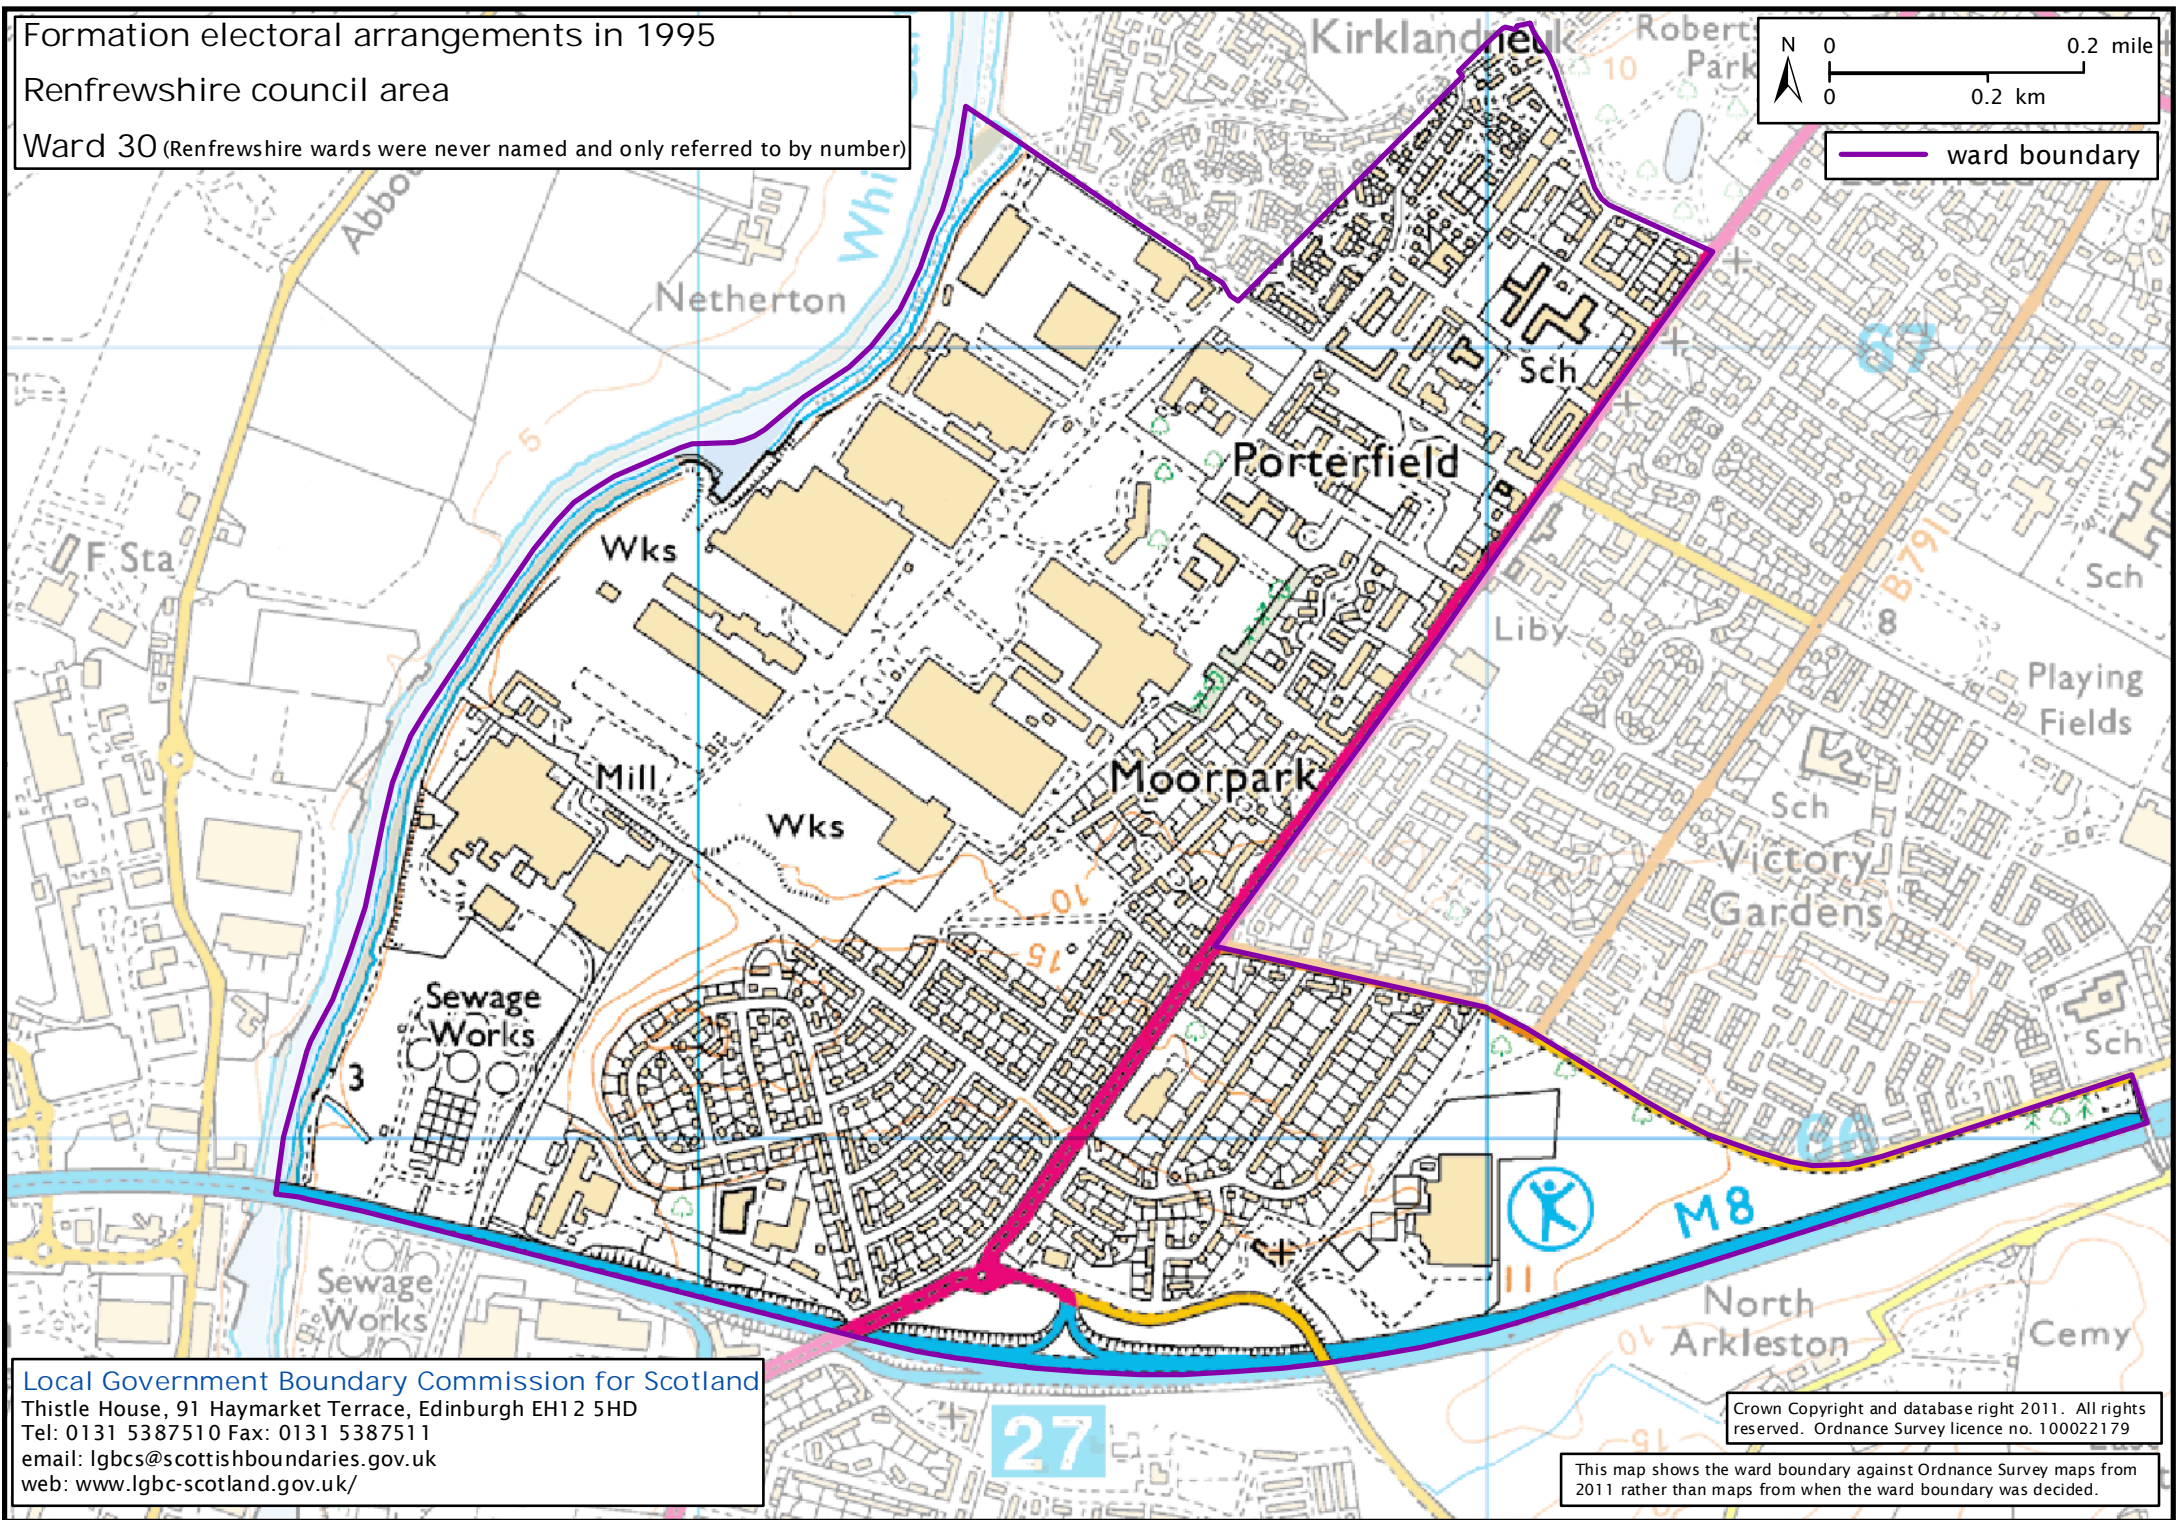

Formation electoral arrangements in 1995

Renfrewshire council area

Ward 30 (Renfrewshire wards were never named and only referred to by number)

Local Government Boundary Commission for Scotland
Thistle House, 91 Haymarket Terrace, Edinburgh EH12 5HD
Tel: 0131 5387510 Fax: 0131 5387511
email: lgbc@scottishboundaries.gov.uk
web: www.lgbc-scotland.gov.uk/

Crown Copyright and database right 2011. All rights reserved. Ordnance Survey licence no. 100022179

This map shows the ward boundary against Ordnance Survey maps from 2011 rather than maps from when the ward boundary was decided.