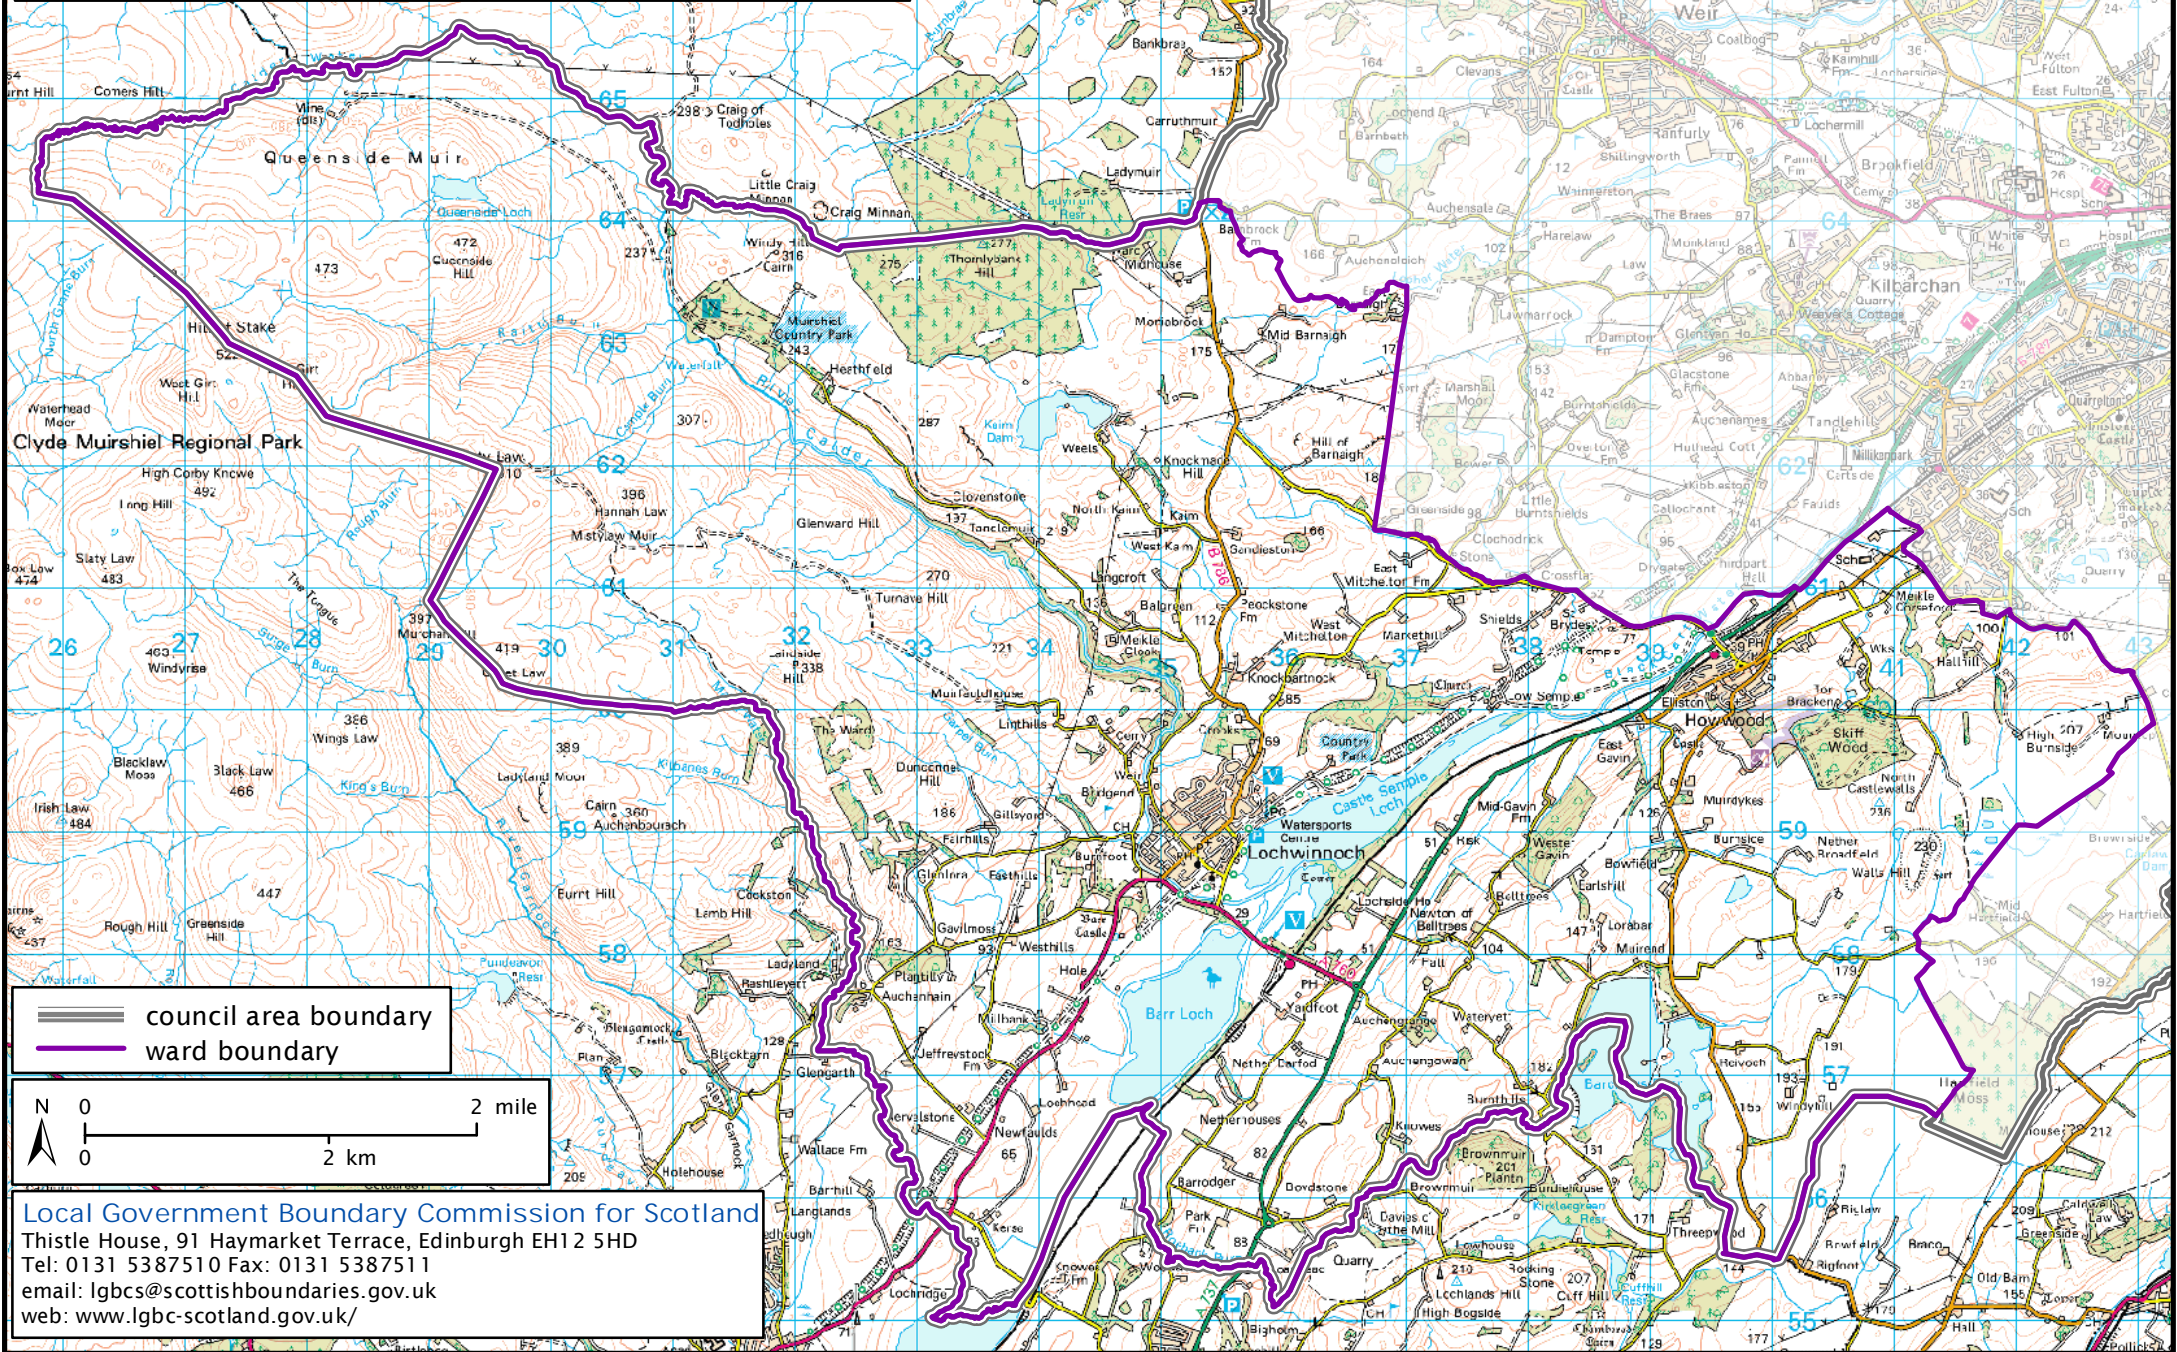

# Formation electoral arrangements in 1995

Renfrewshire council area

Ward 31 (Renfrewshire wards were never named and only referred to by number)

This map shows the ward boundary against Ordnance Survey maps from 2011 rather than maps from when the ward boundary was decided.

Crown Copyright and database right 2011. All rights reserved. Ordnance Survey licence no. 100022179

==== council area boundary  
—— ward boundary

N  
0 2 mile  
0 2 km

Local Government Boundary Commission for Scotland  
Thistle House, 91 Haymarket Terrace, Edinburgh EH1 2 SHD  
Tel: 0131 5387510 Fax: 0131 5387511  
email: [lgbcscottishboundaries.gov.uk](mailto:lgbcscottishboundaries.gov.uk)  
web: [www.lgbc-scotland.gov.uk/](http://www.lgbc-scotland.gov.uk/)