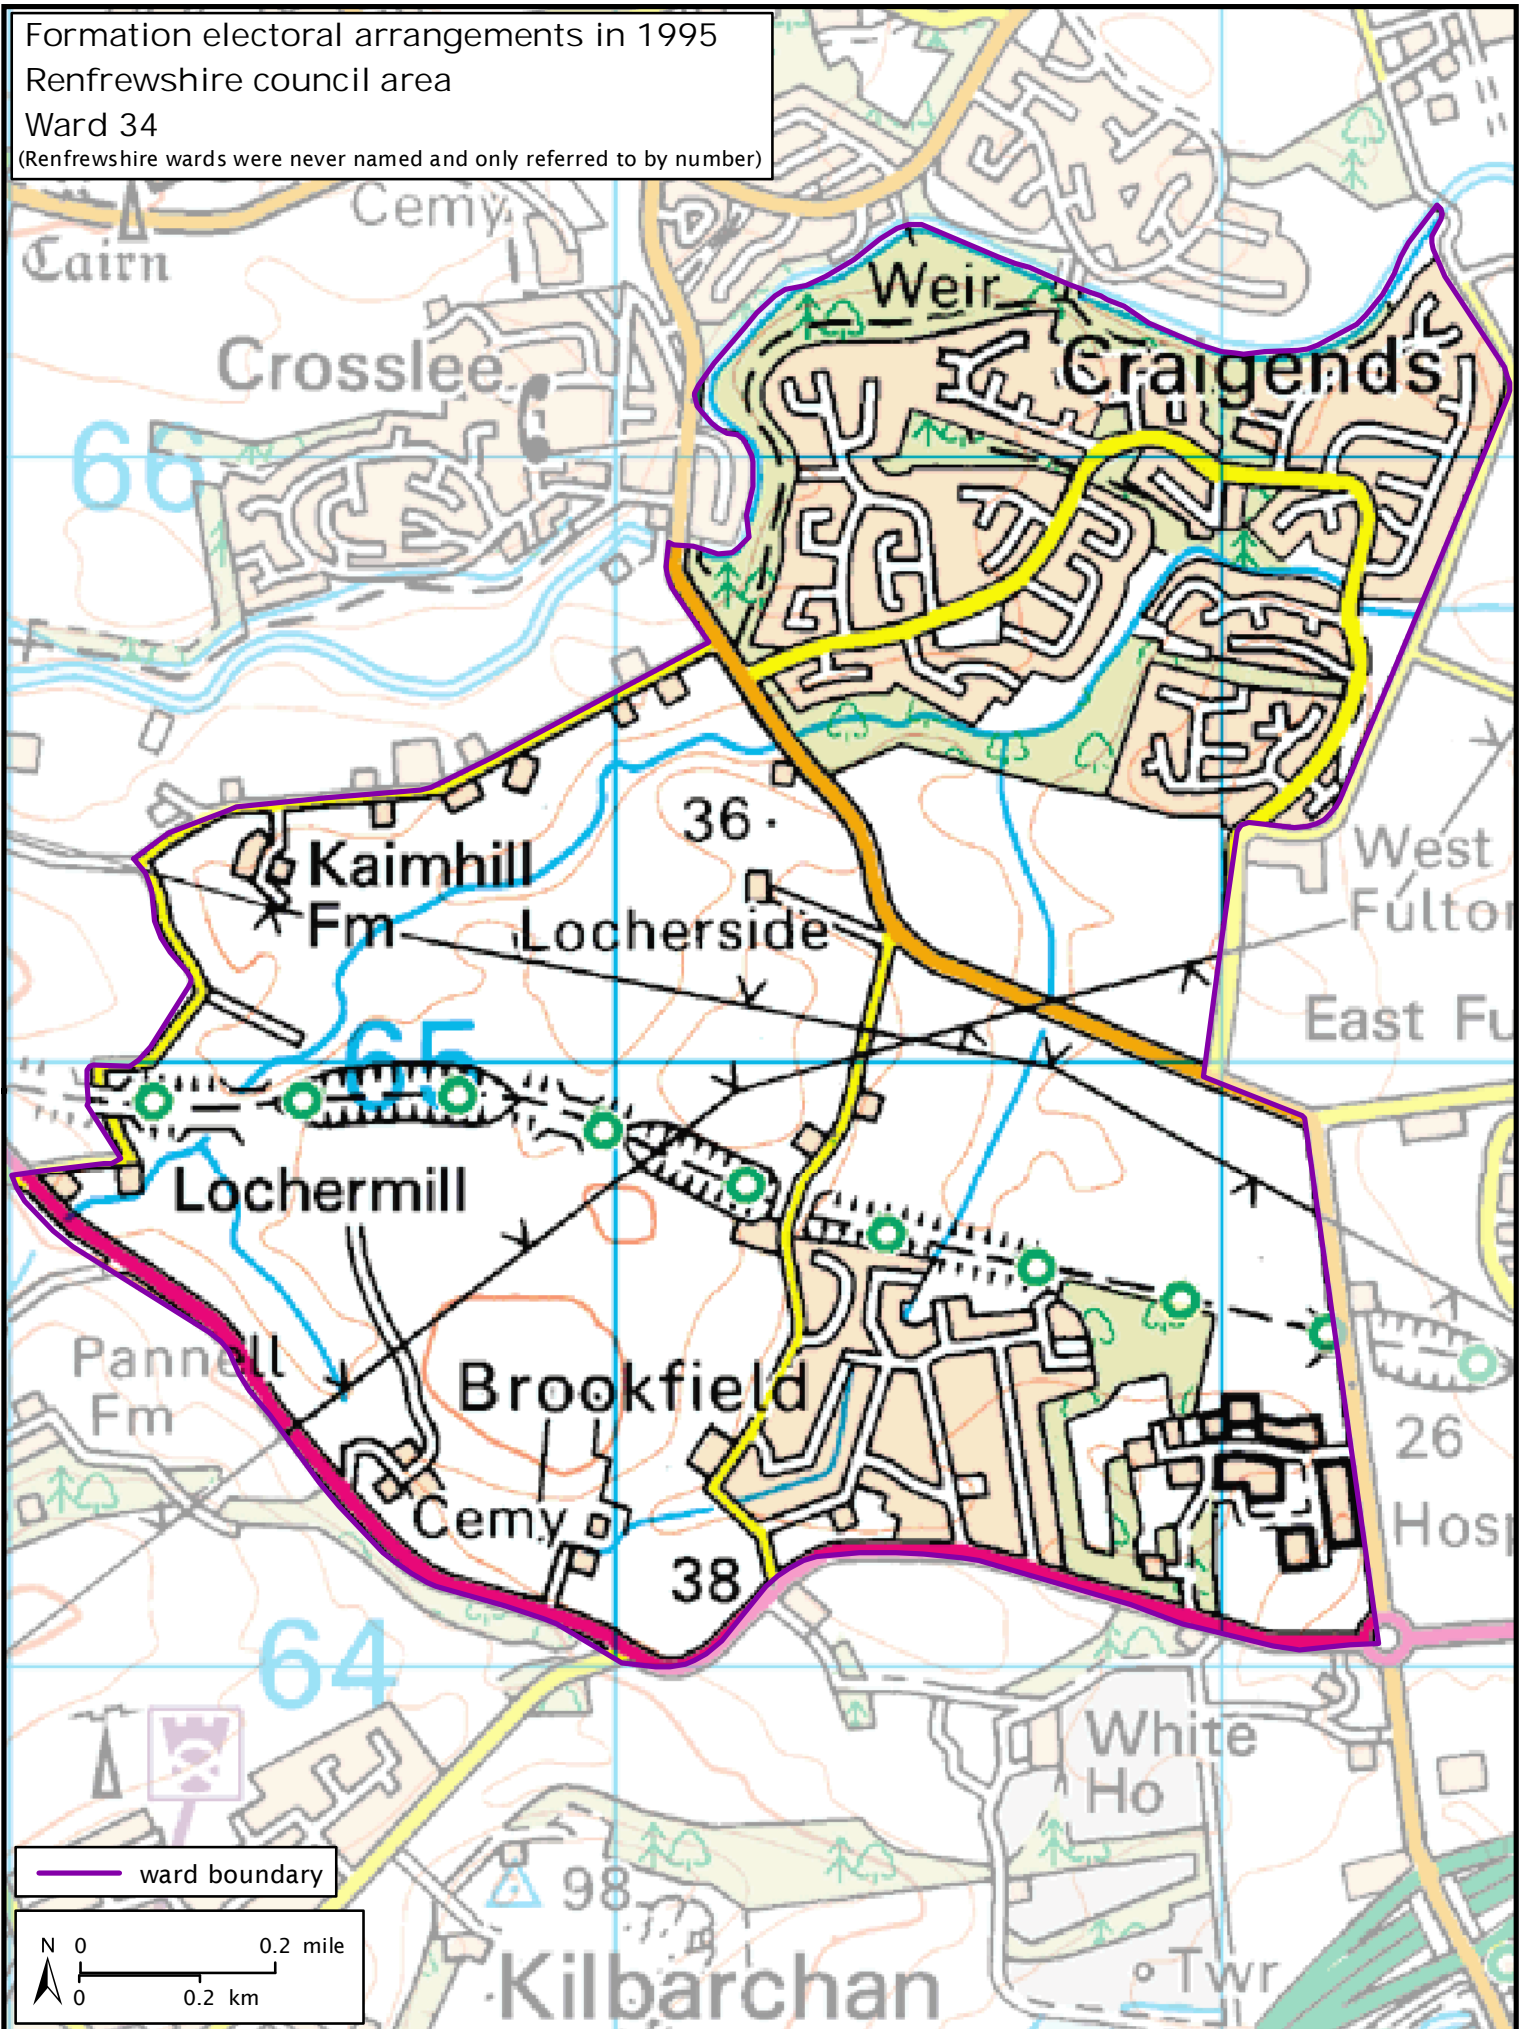

Formation electoral arrangements in 1995
Renfrewshire council area
Ward 34
(Renfrewshire wards were never named and only referred to by number)

ward boundary

Local Government Boundary Commission for Scotland
Thistle House, 91 Haymarket Terrace, Edinburgh EH12 5HD
Tel: 0131 538 7510 Fax: 0131 538 7511
email: lgbc@scottishboundaries.gov.uk web: www.lgbc-scotland.gov.uk

Crown Copyright and database right 2011. All rights reserved. Ordnance Survey licence no. 100022179

This map shows the ward boundary against Ordnance Survey maps from 2011 rather than maps from when the ward boundary was decided.