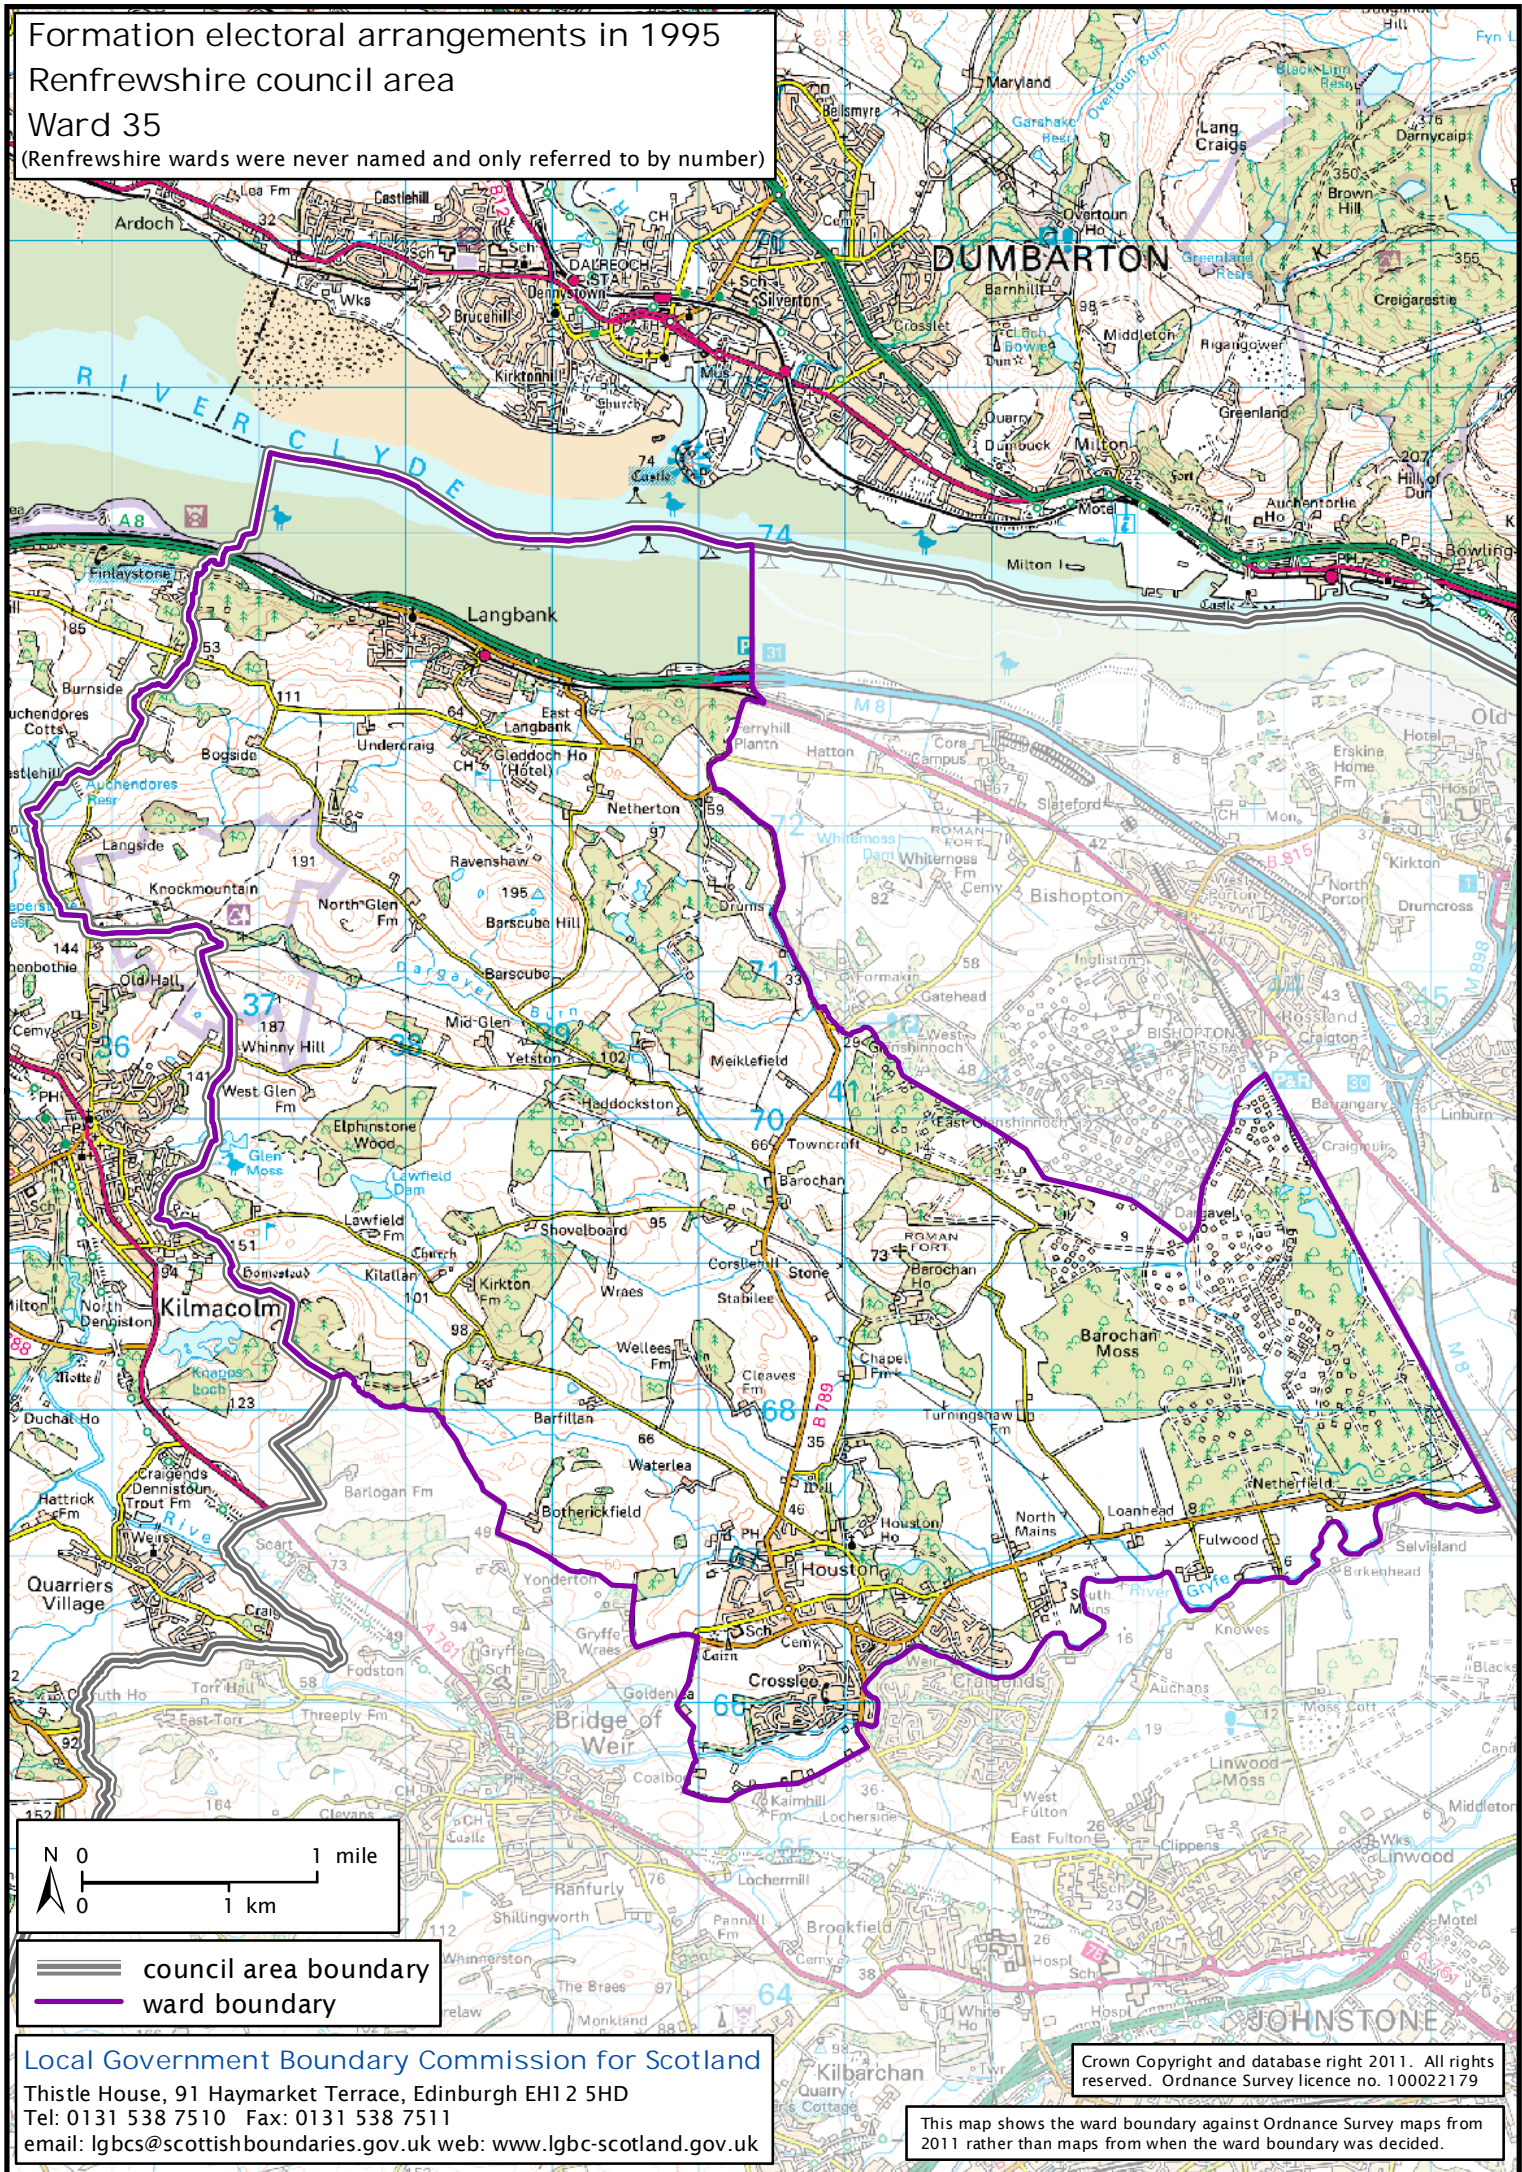

Formation electoral arrangements in 1995  
 Renfrewshire council area  
 Ward 35  
 (Renfrewshire wards were never named and only referred to by number)

Local Government Boundary Commission for Scotland  
 Thistle House, 91 Haymarket Terrace, Edinburgh EH1 2 5HD  
 Tel: 0131 538 7510 Fax: 0131 538 7511  
 email: lgbc@scottishboundaries.gov.uk www: www.lgbc-scotland.gov.uk

Crown Copyright and database right 2011. All rights reserved. Ordnance Survey licence no. 100022179

This map shows the ward boundary against Ordnance Survey maps from 2011 rather than maps from when the ward boundary was decided.