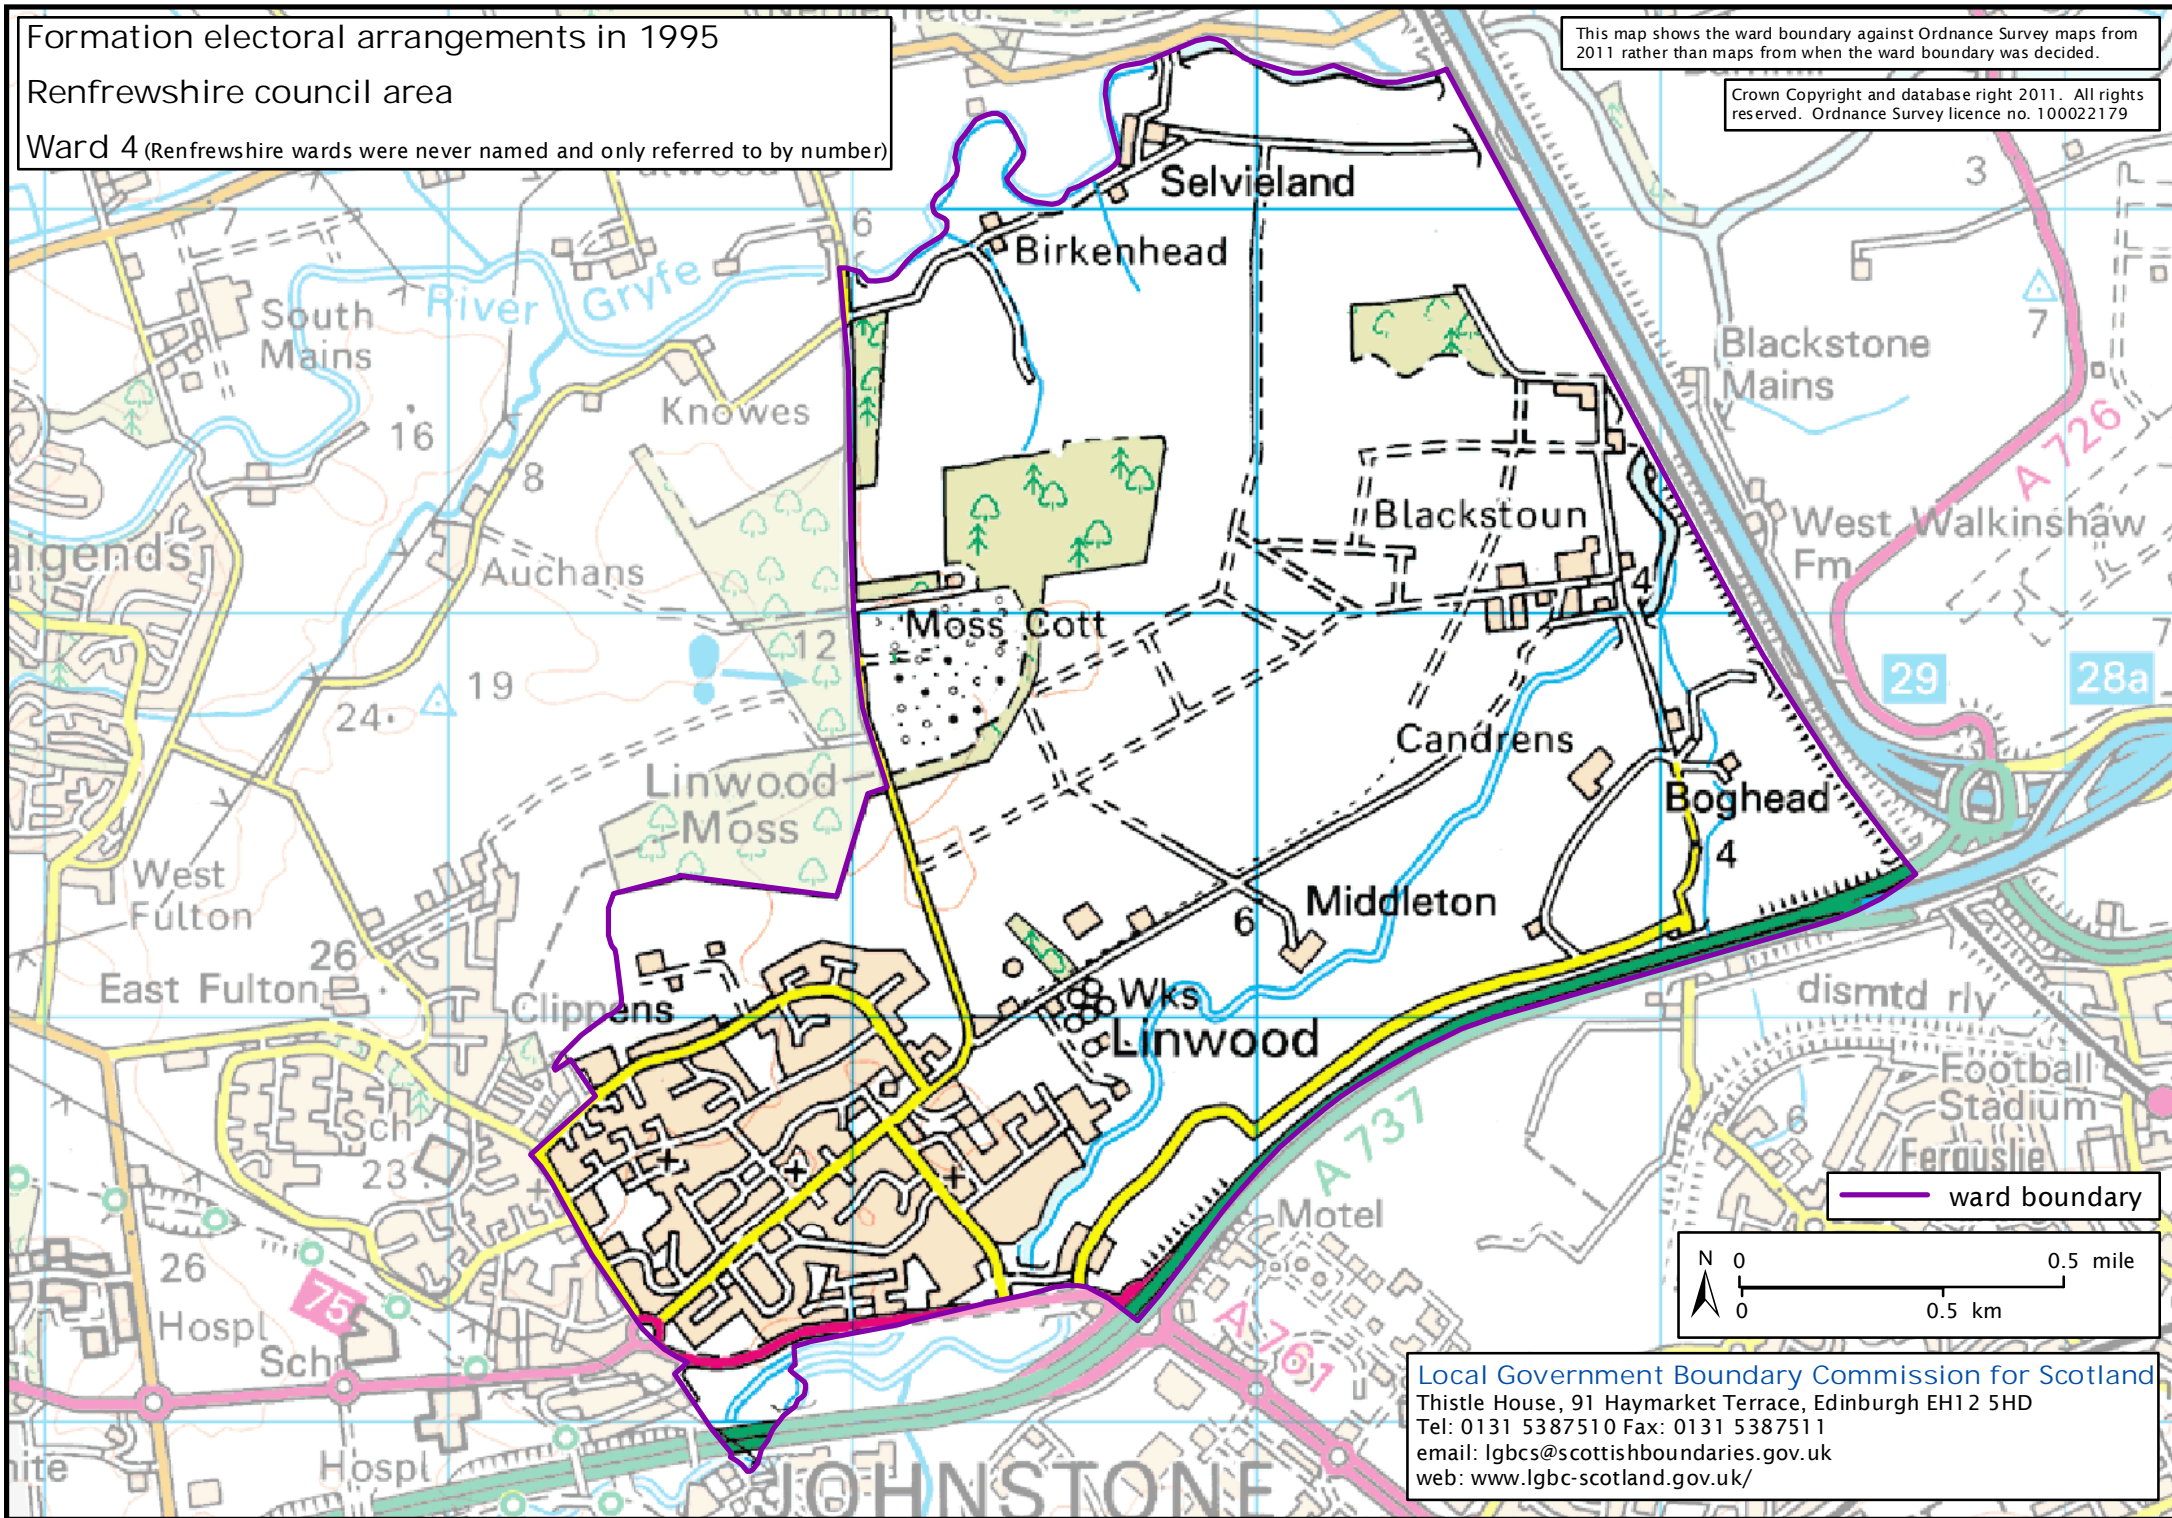

Formation electoral arrangements in 1995  
Renfrewshire council area  
Ward 4 (Renfrewshire wards were never named and only referred to by number)

This map shows the ward boundary against Ordnance Survey maps from 2011 rather than maps from when the ward boundary was decided.

Crown Copyright and database right 2011. All rights reserved. Ordnance Survey licence no. 100022179

Local Government Boundary Commission for Scotland  
Thistle House, 91 Haymarket Terrace, Edinburgh EH12 5HD  
Tel: 0131 5387510 Fax: 0131 5387511  
email: lgbcscottishboundaries.gov.uk  
web: www.lgbc-scotland.gov.uk/