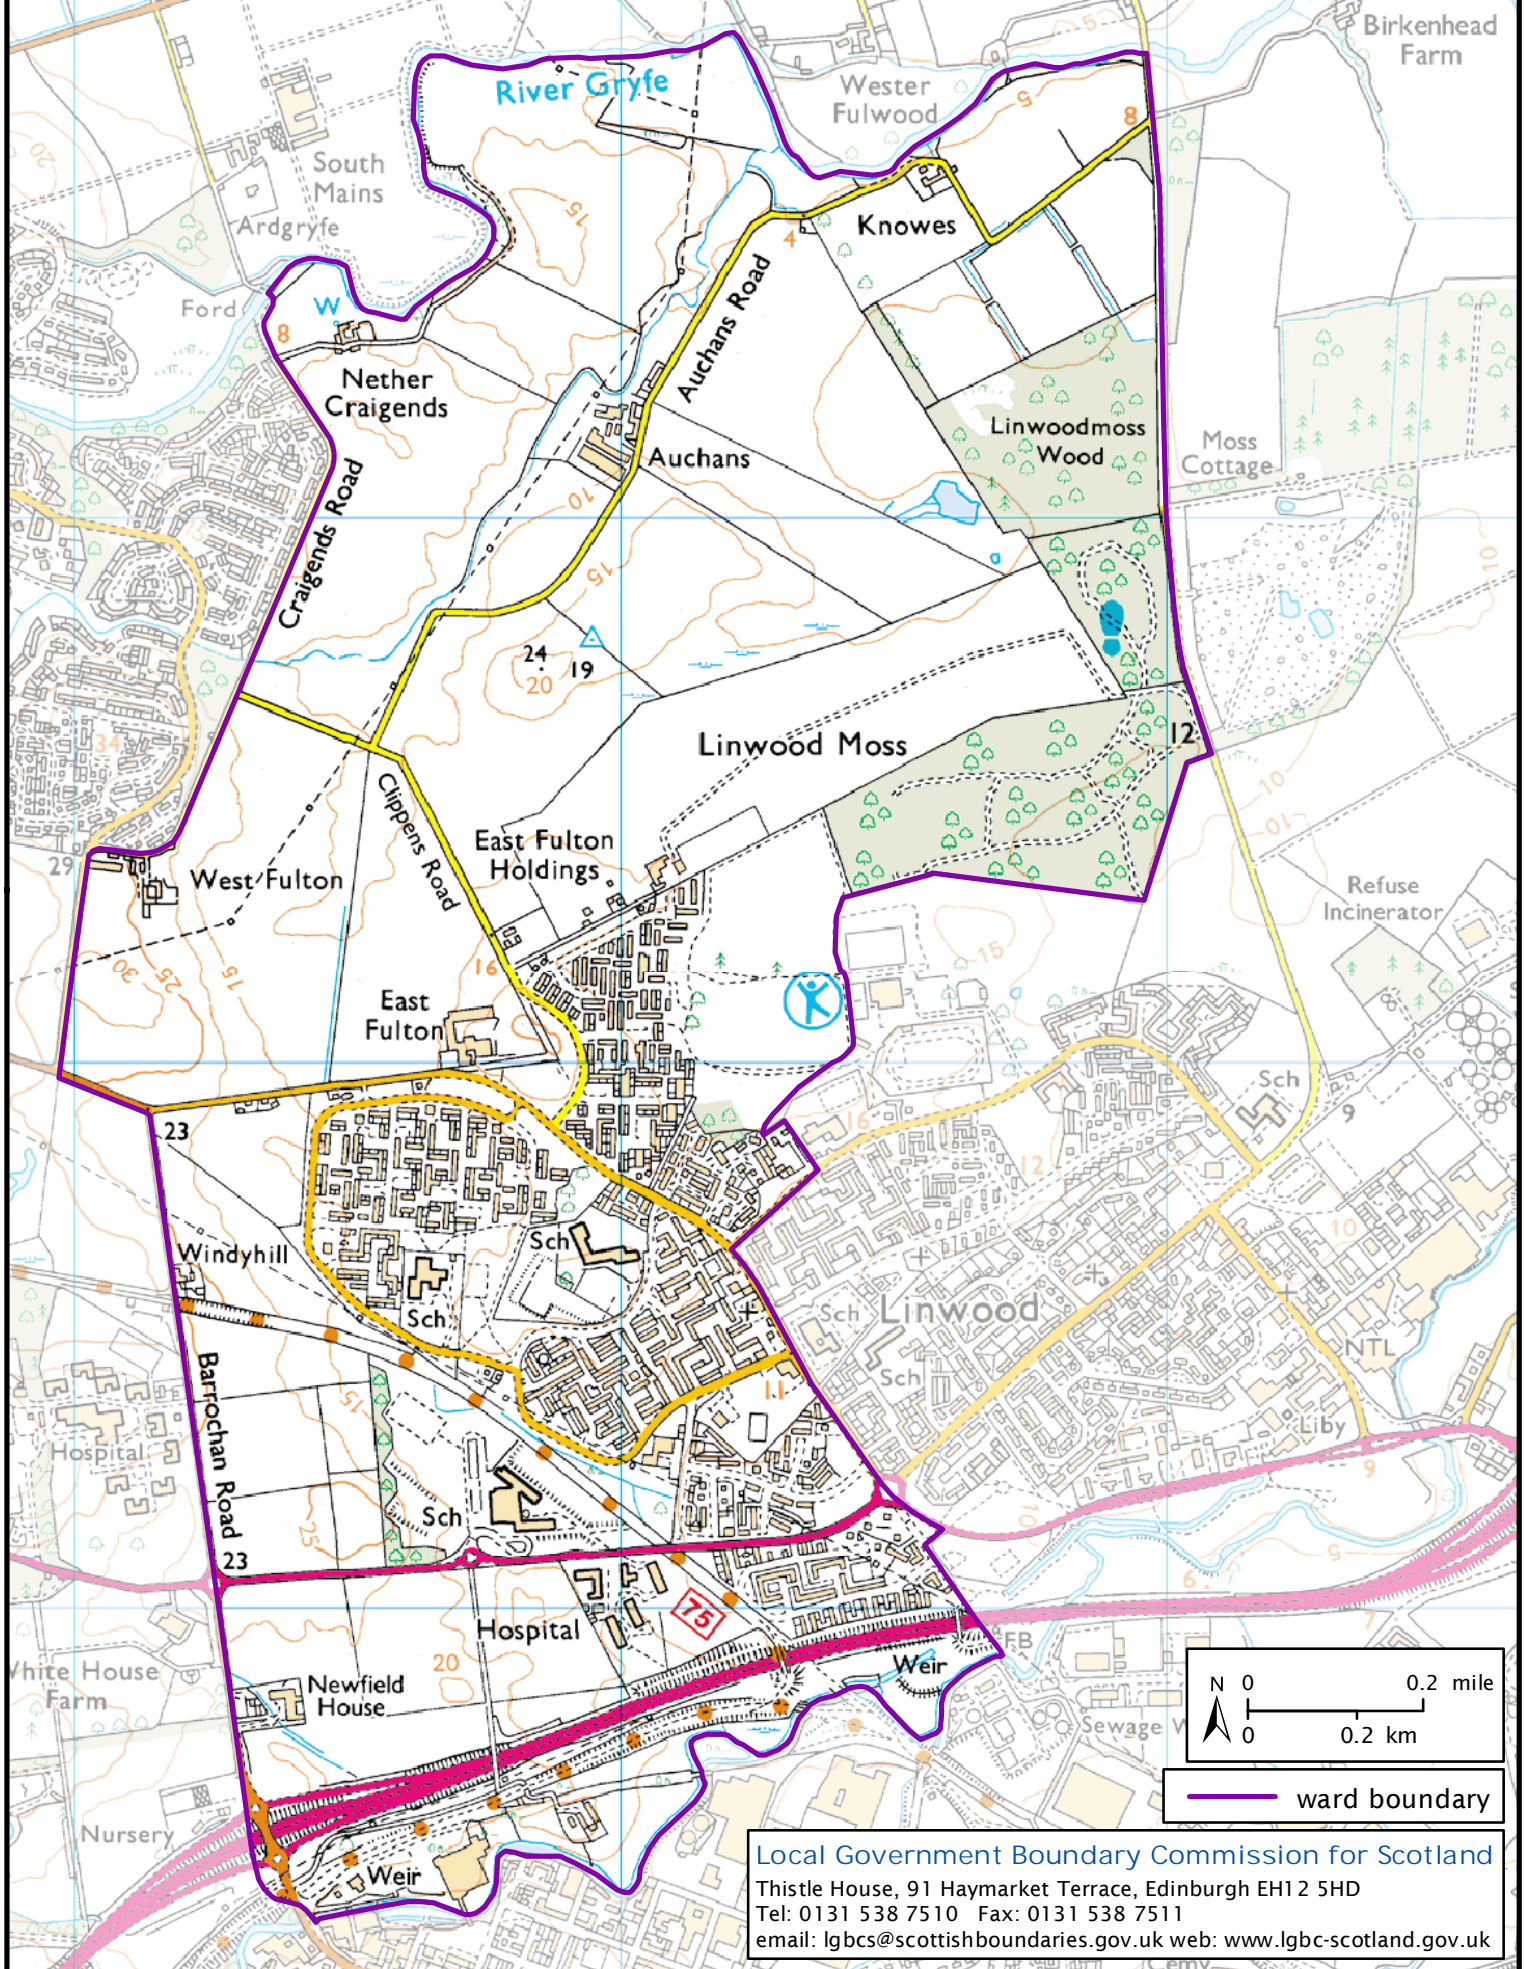

Formation electoral arrangements in 1995

Renfrewshire council area

Ward 5

(Renfrewshire wards were never named and only referred to by number)

This map shows the ward boundary against Ordnance Survey maps from 2011 rather than maps from when the ward boundary was decided.

Crown Copyright and database right 2011. All rights reserved. Ordnance Survey licence no. 100022179

Local Government Boundary Commission for Scotland
Thistle House, 91 Haymarket Terrace, Edinburgh EH1 2 5HD
Tel: 0131 538 7510 Fax: 0131 538 7511
email: lgbcsc@scottishboundaries.gov.uk web: www.lgbc-scotland.gov.uk