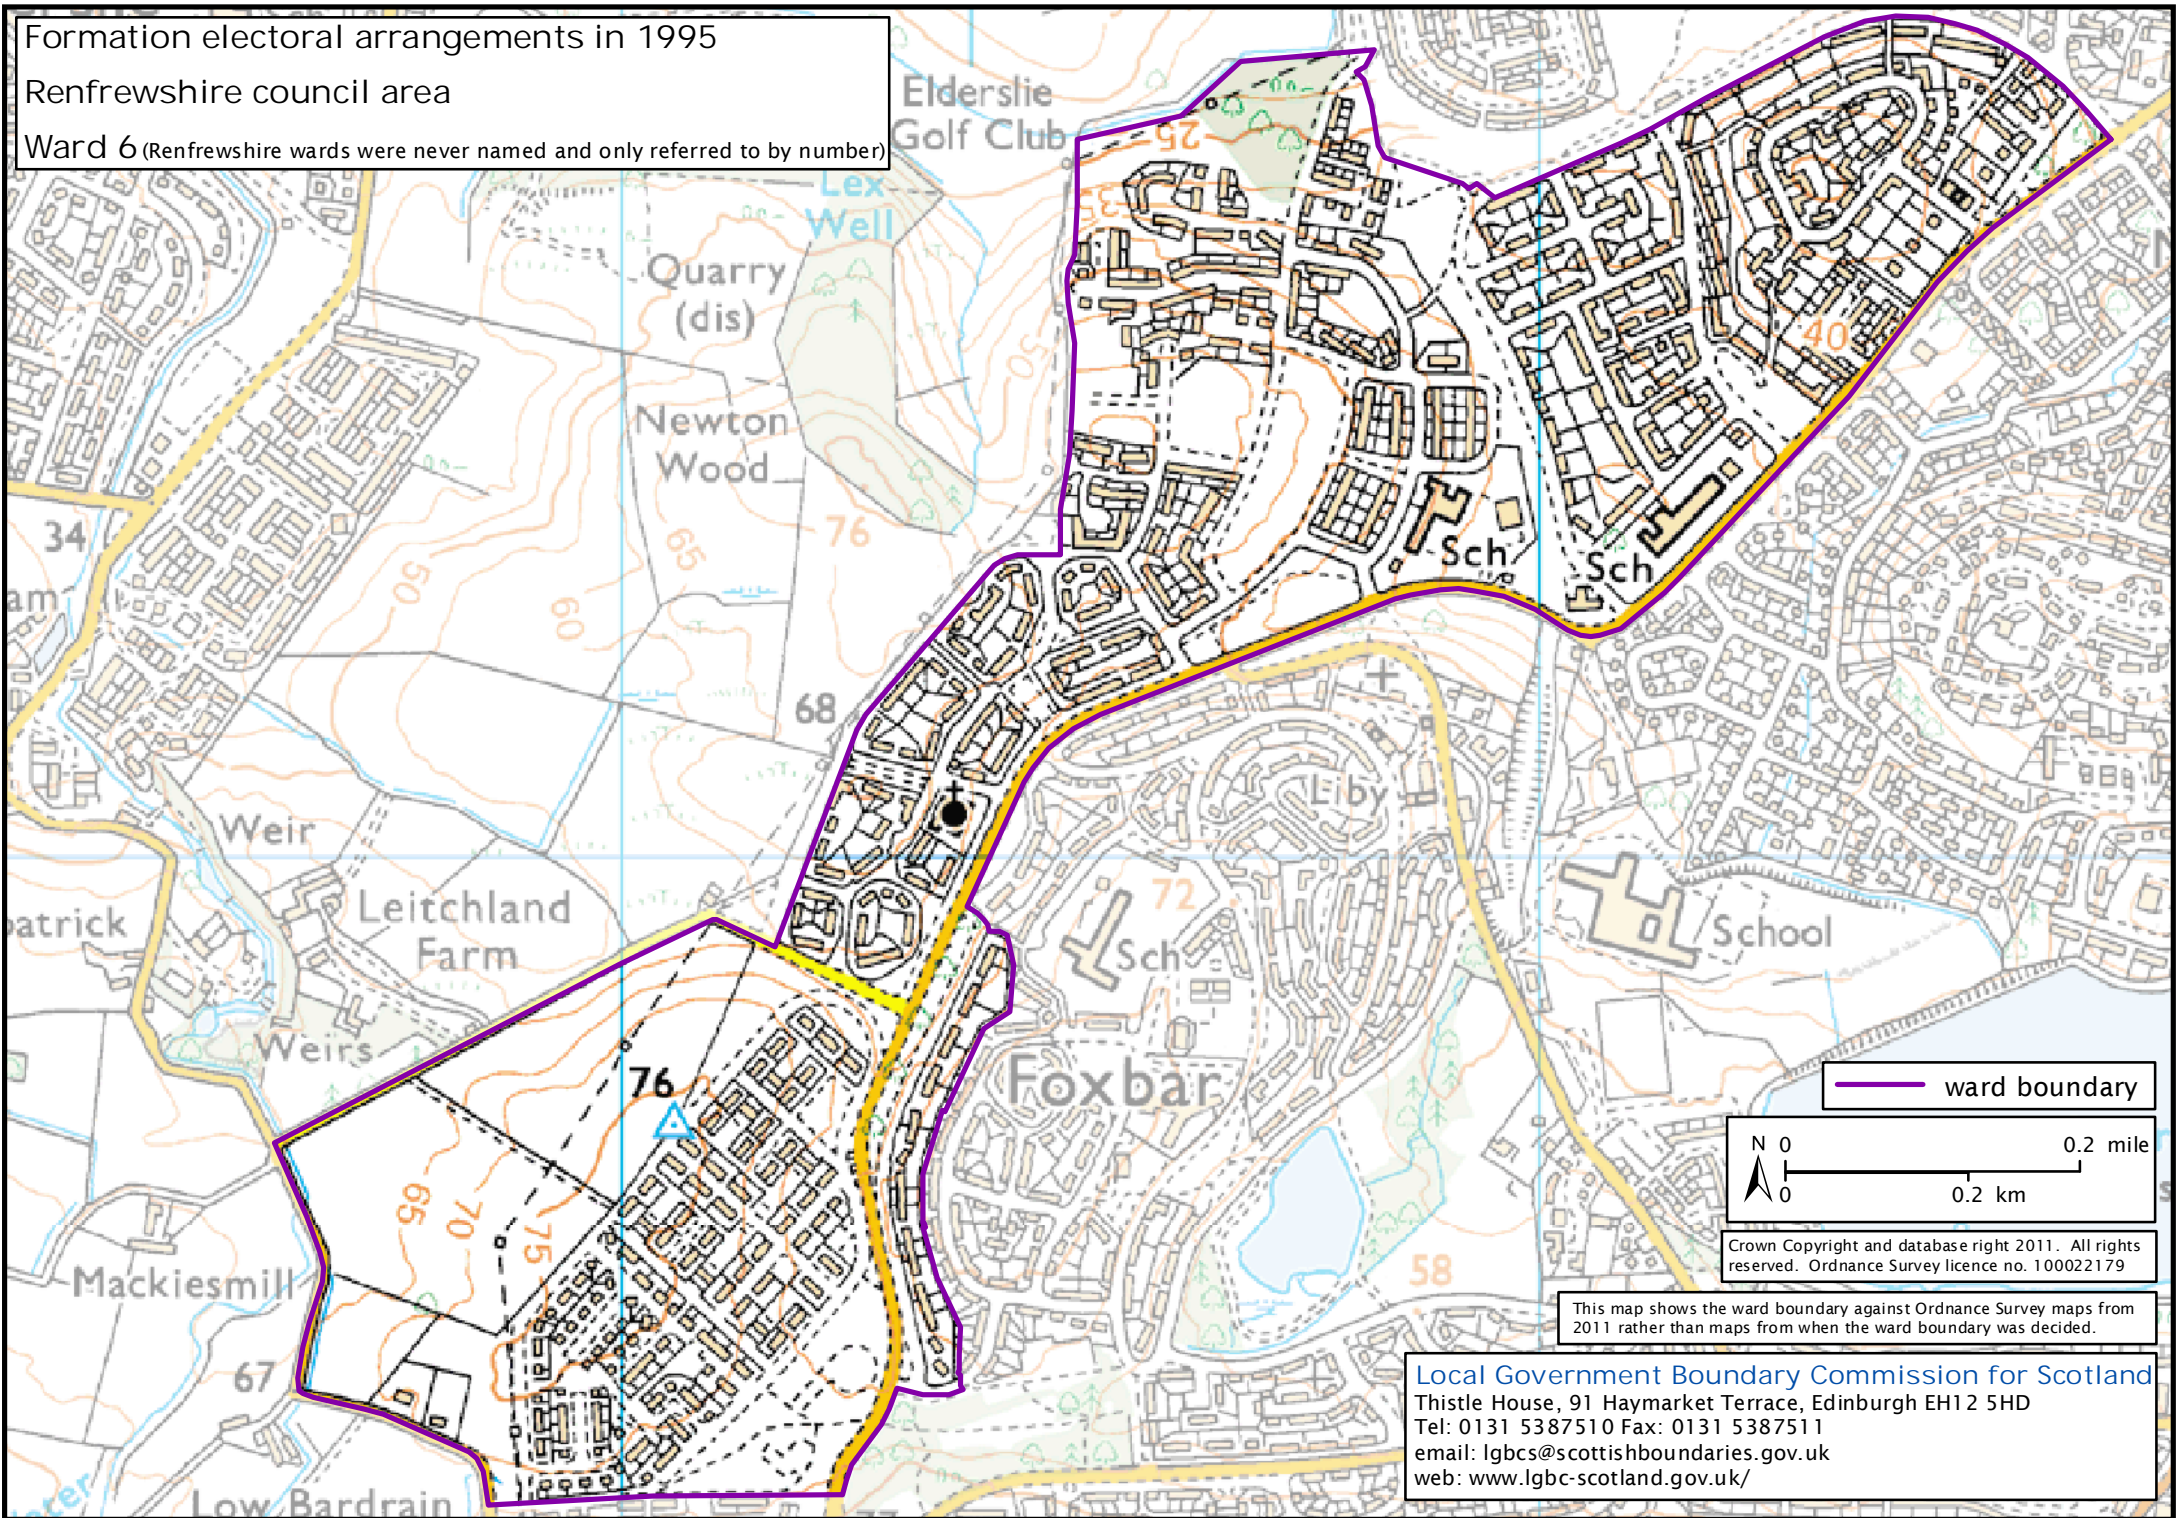

Formation electoral arrangements in 1995
Renfrewshire council area
Ward 6 (Renfrewshire wards were never named and only referred to by number)

— ward boundary

Crown Copyright and database right 2011. All rights reserved. Ordnance Survey licence no. 100022179

This map shows the ward boundary against Ordnance Survey maps from 2011 rather than maps from when the ward boundary was decided.

Local Government Boundary Commission for Scotland
Thistle House, 91 Haymarket Terrace, Edinburgh EH12 5HD
Tel: 0131 5387510 Fax: 0131 5387511
email: lgbc@scottishboundaries.gov.uk
web: www.lgbc-scotland.gov.uk/