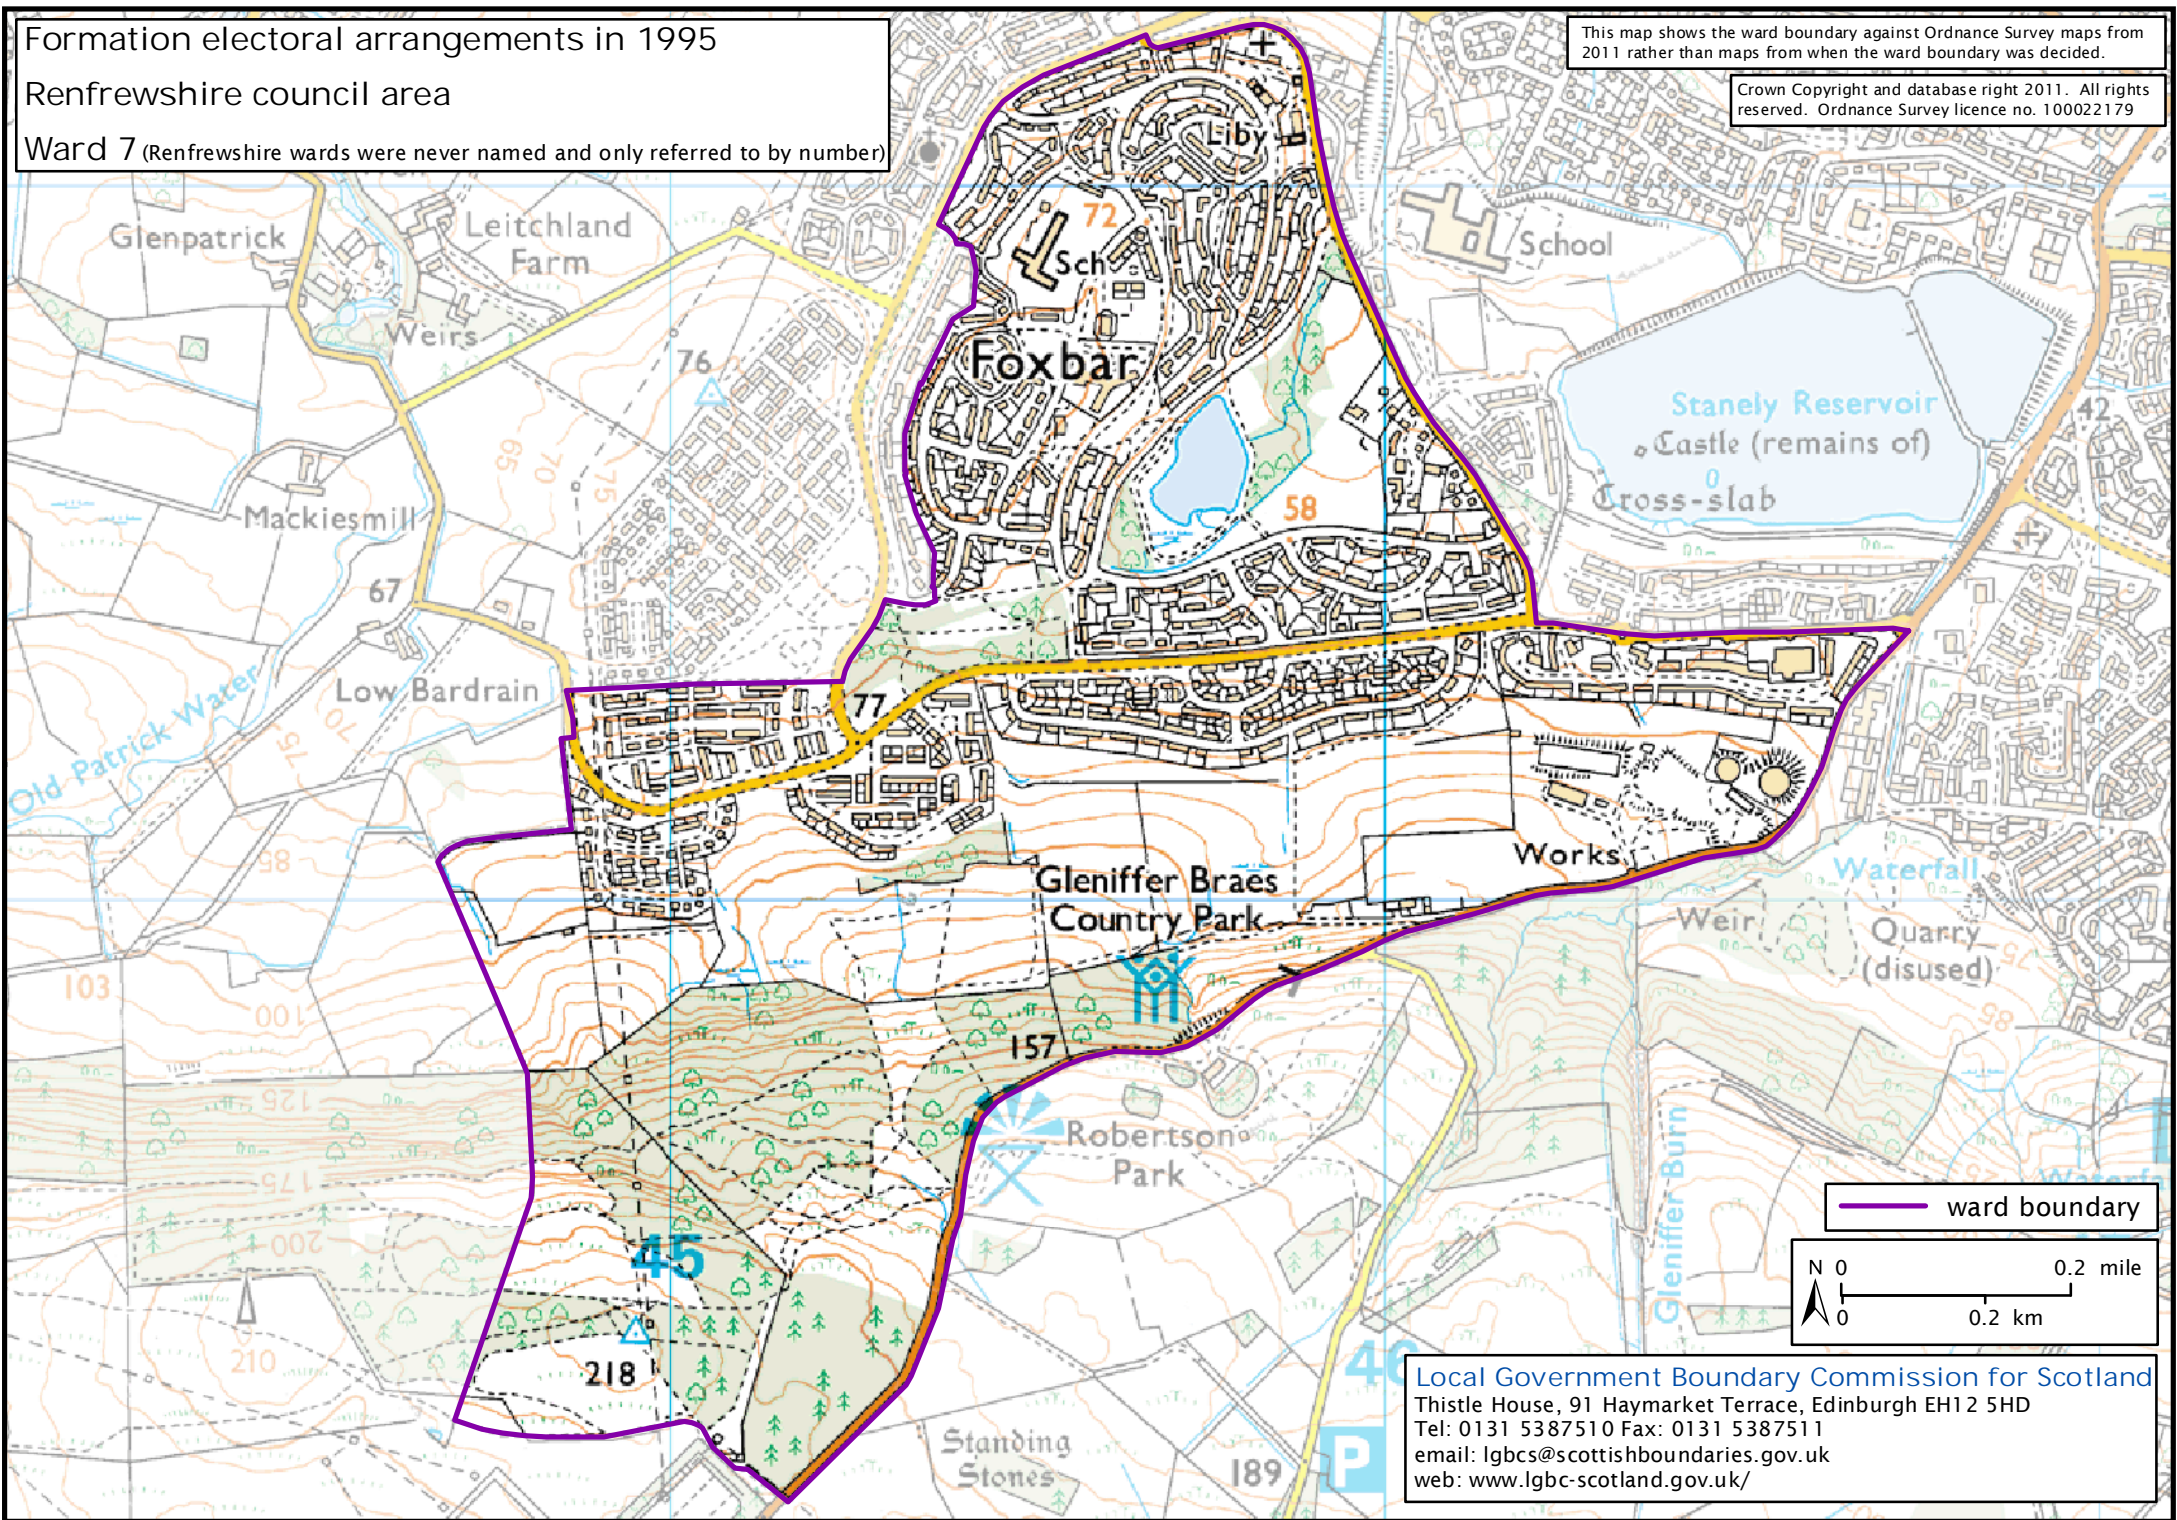

# Formation electoral arrangements in 1995

Renfrewshire council area

Ward 7 (Renfrewshire wards were never named and only referred to by number)

This map shows the ward boundary against Ordnance Survey maps from 2011 rather than maps from when the ward boundary was decided.

Crown Copyright and database right 2011. All rights reserved. Ordnance Survey licence no. 100022179

Local Government Boundary Commission for Scotland  
Thistle House, 91 Haymarket Terrace, Edinburgh EH12 5HD  
Tel: 0131 5387510 Fax: 0131 5387511  
email: lgbc@scottishboundaries.gov.uk  
web: www.lgbc-scotland.gov.uk/