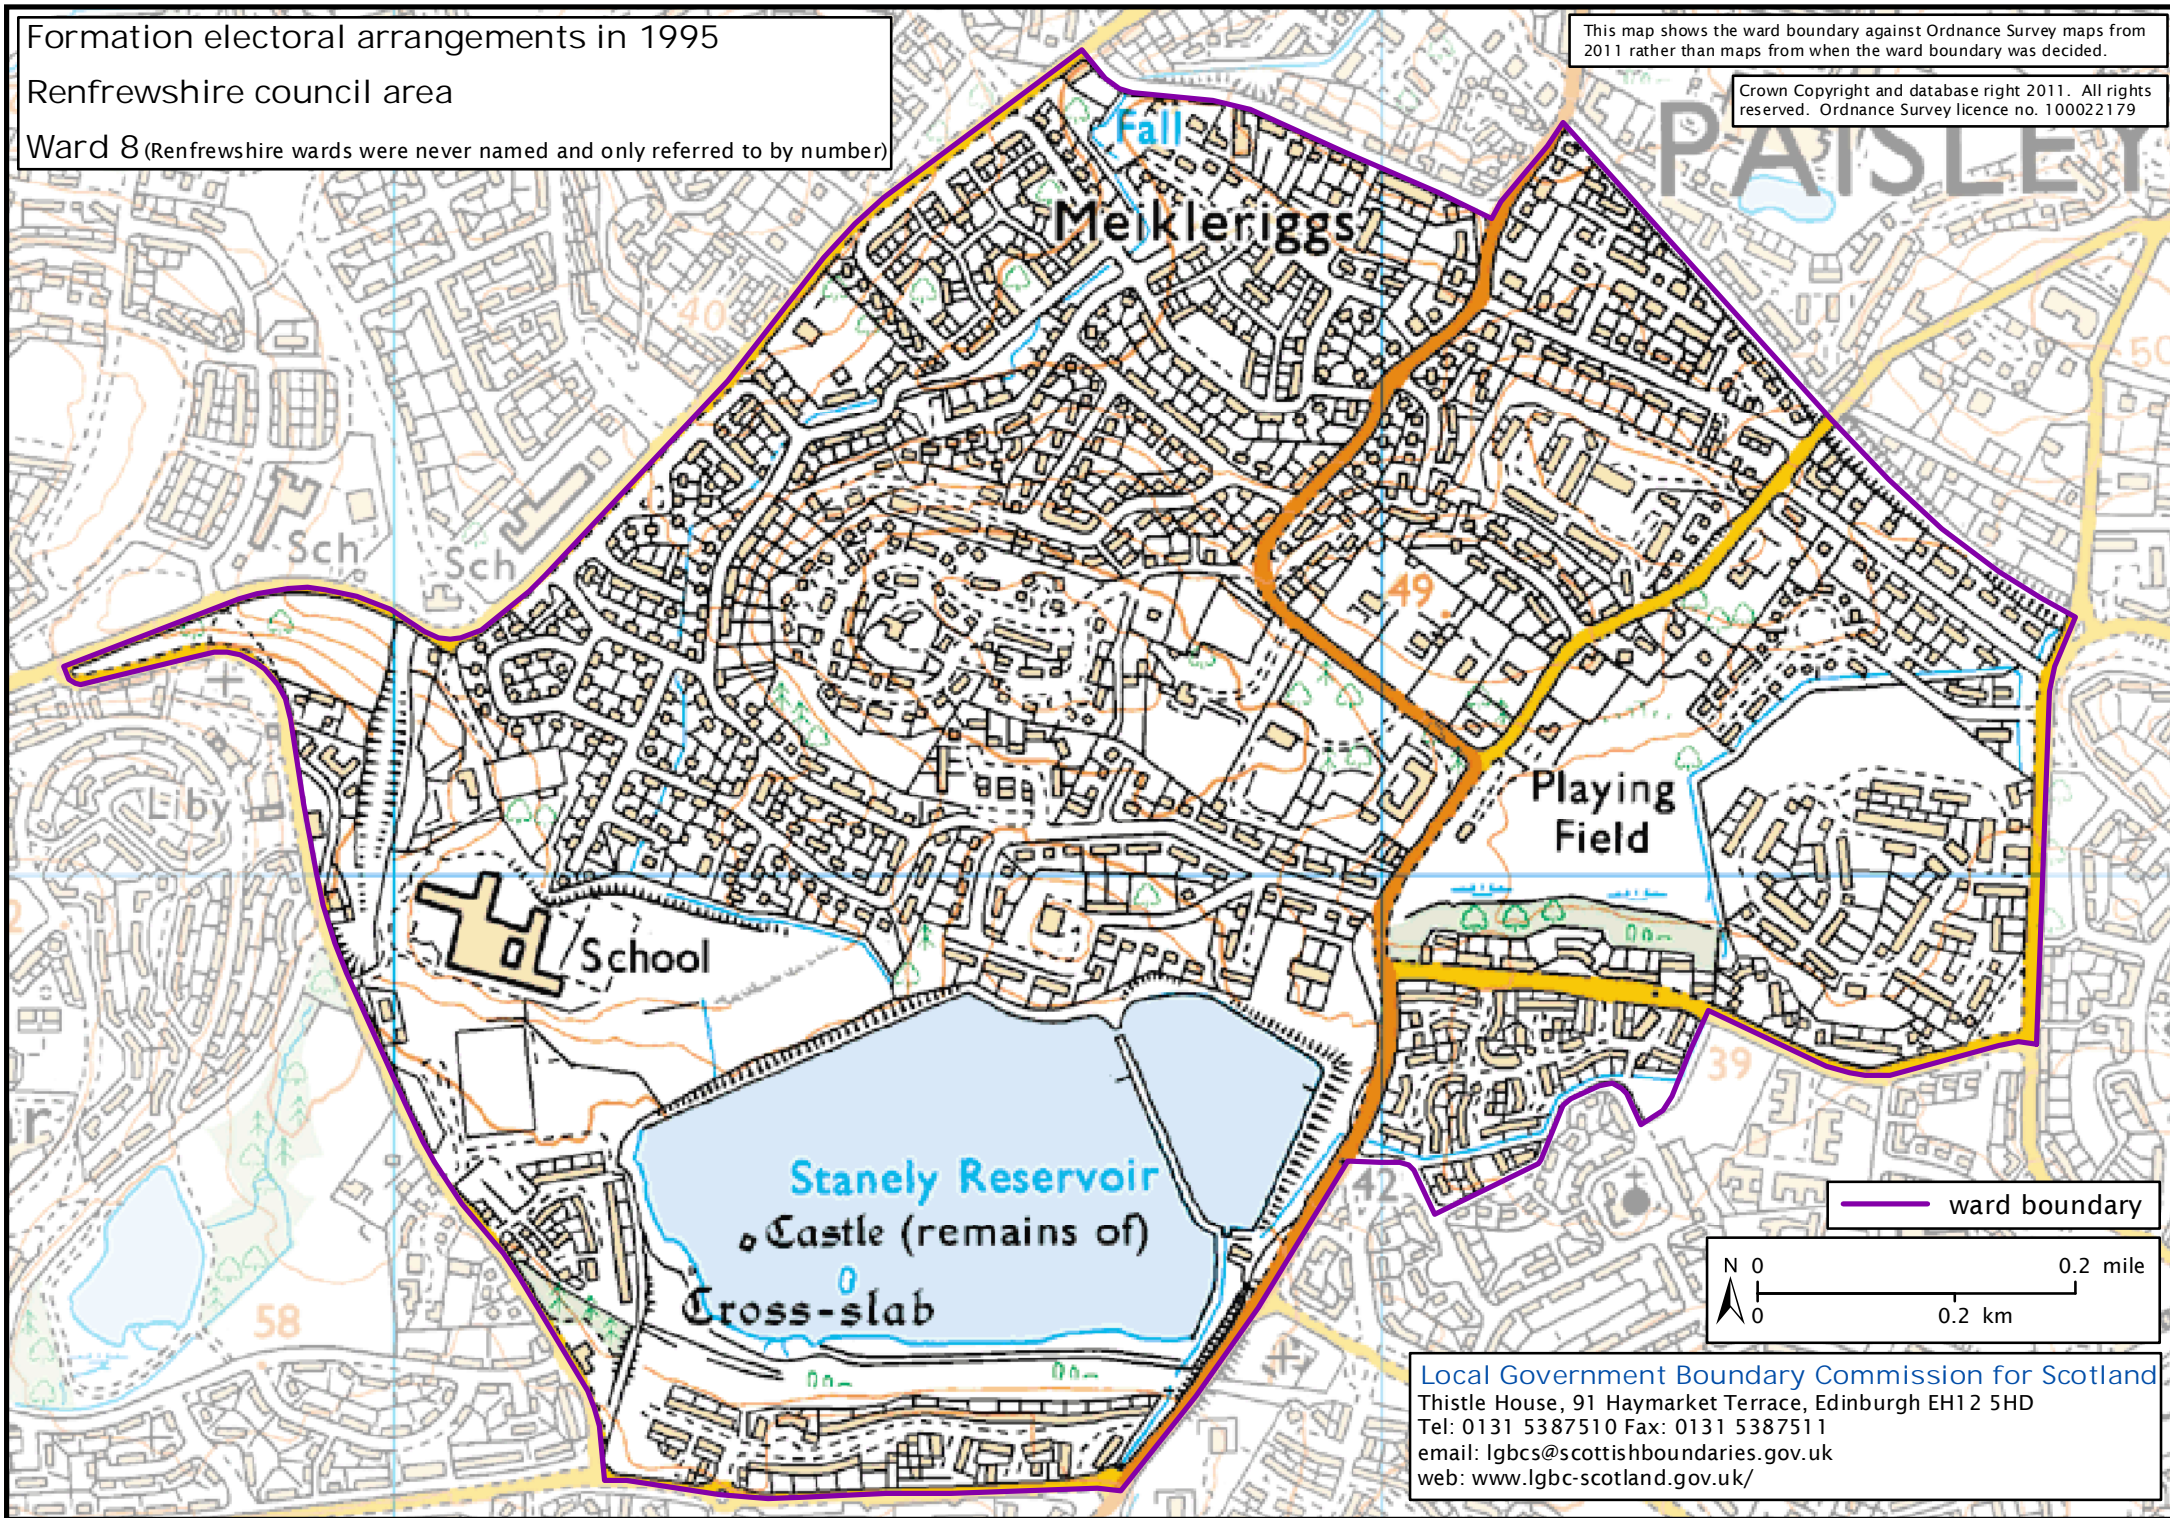

Formation electoral arrangements in 1995

Renfrewshire council area

Ward 8 (Renfrewshire wards were never named and only referred to by number)

This map shows the ward boundary against Ordnance Survey maps from 2011 rather than maps from when the ward boundary was decided.

Crown Copyright and database right 2011. All rights reserved. Ordnance Survey licence no. 100022179

Local Government Boundary Commission for Scotland
Thistle House, 91 Haymarket Terrace, Edinburgh EH12 5HD
Tel: 0131 5387510 Fax: 0131 5387511
email: lgbc@scottishboundaries.gov.uk
web: www.lgbc-scotland.gov.uk/