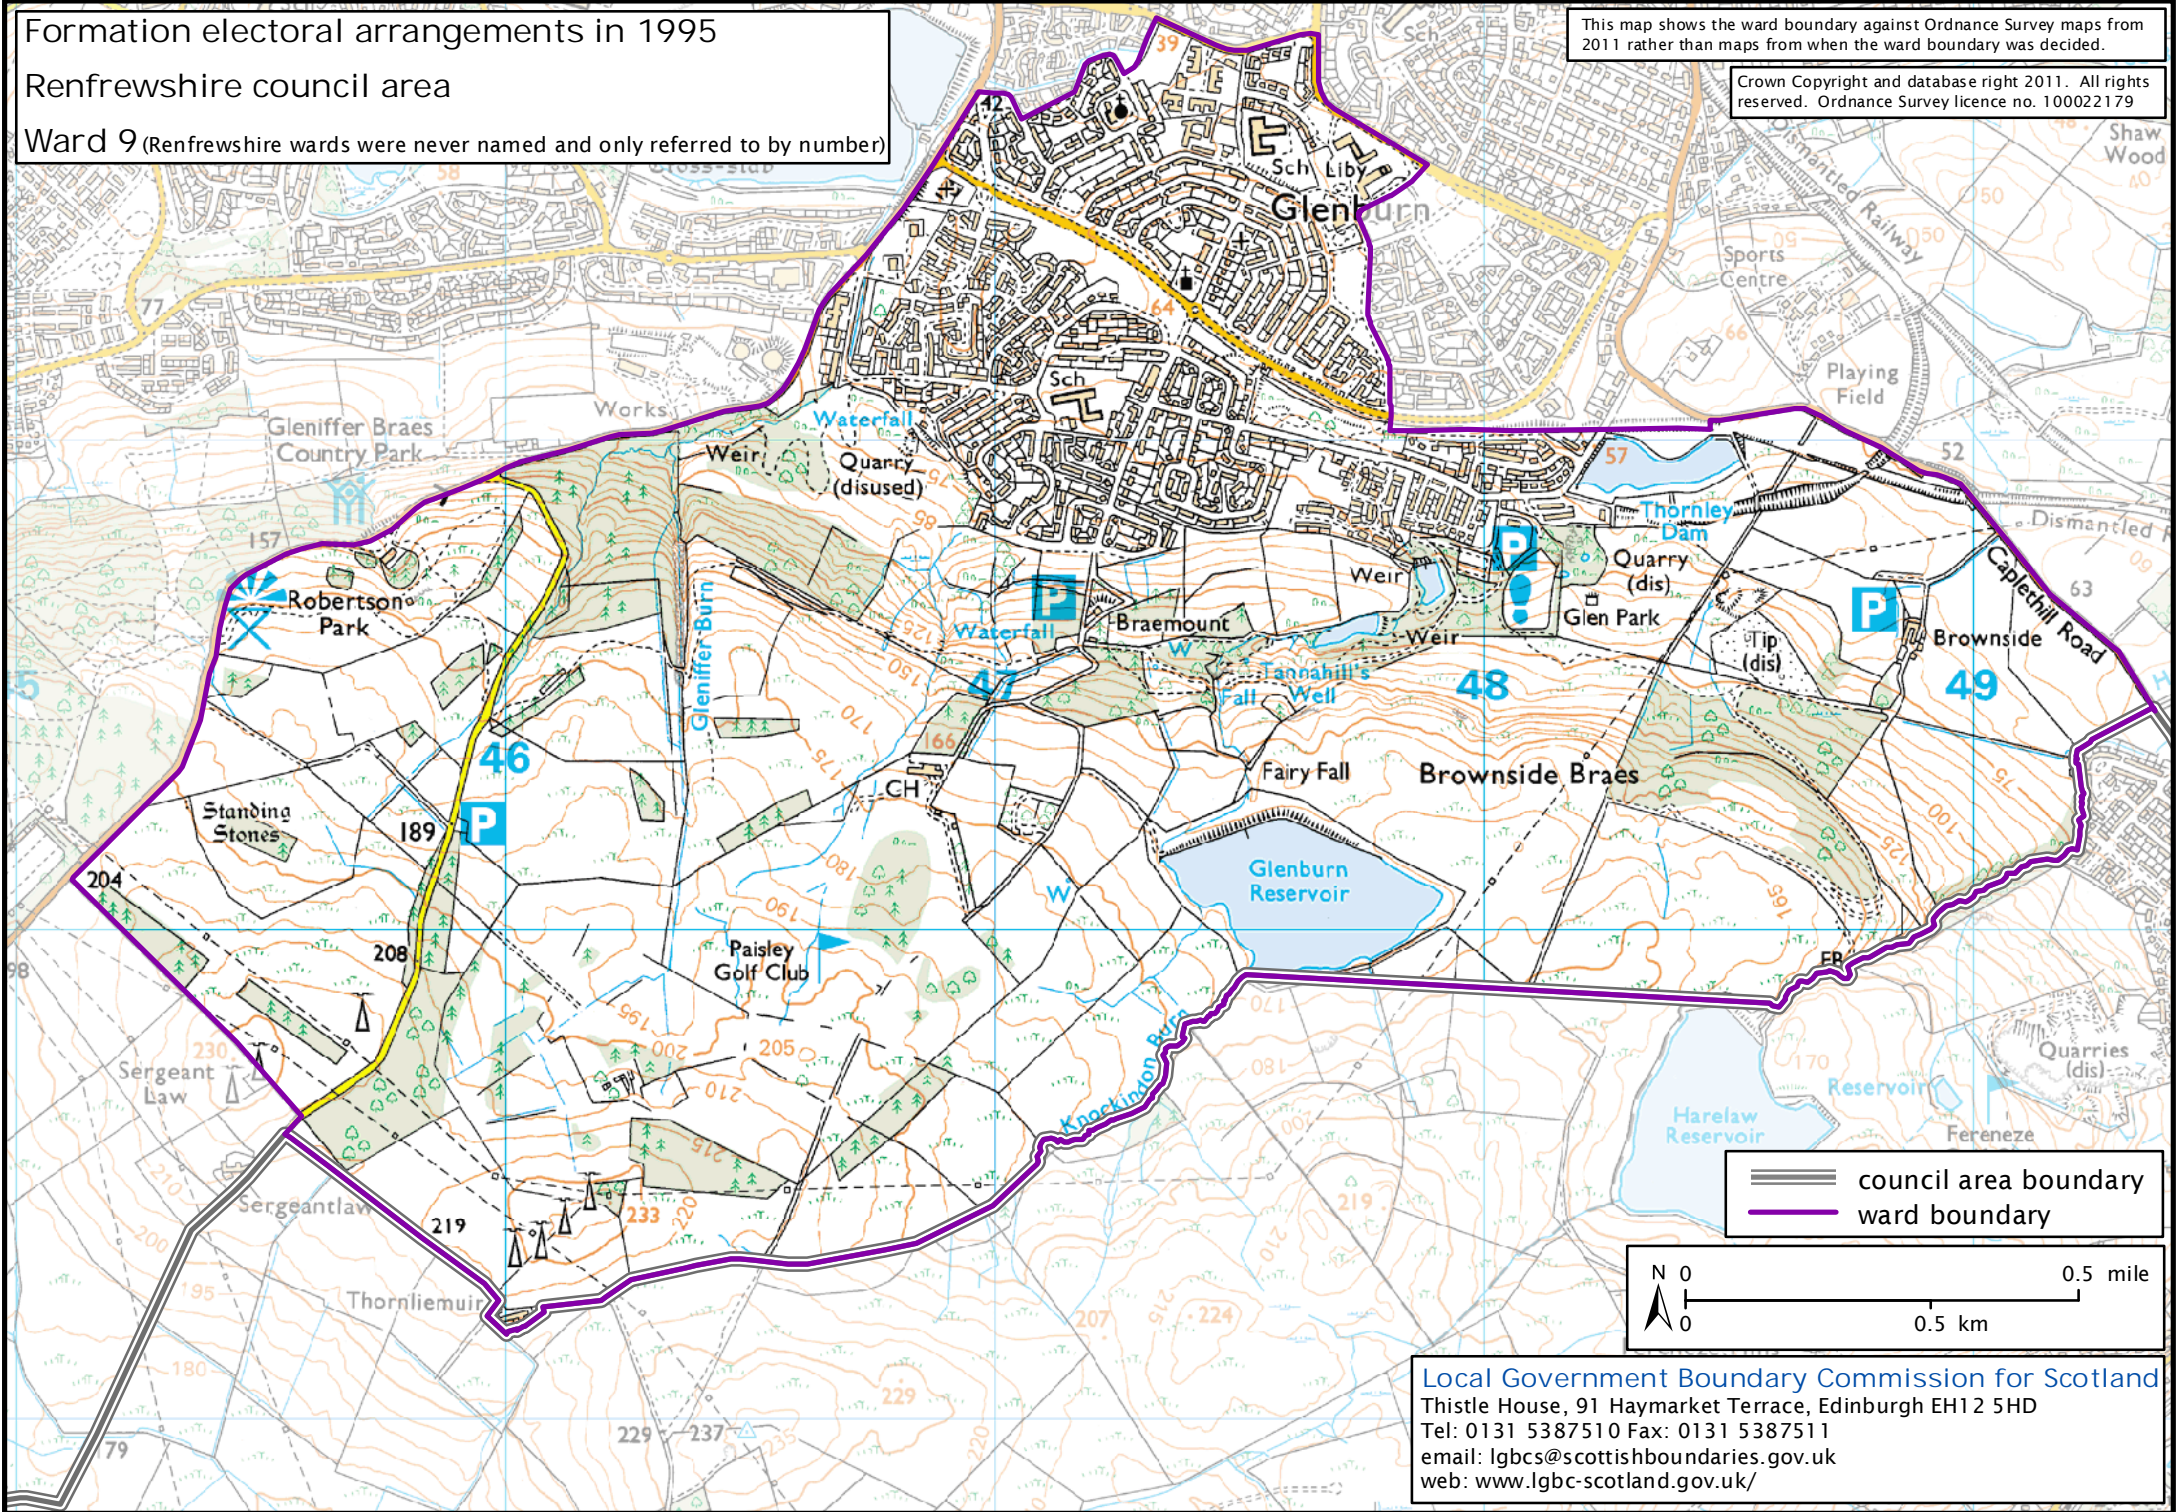

# Formation electoral arrangements in 1995

Renfrewshire council area

Ward 9 (Renfrewshire wards were never named and only referred to by number)

This map shows the ward boundary against Ordnance Survey maps from 2011 rather than maps from when the ward boundary was decided.

Crown Copyright and database right 2011. All rights reserved. Ordnance Survey licence no. 100022179

==== council area boundary  
—— ward boundary

Local Government Boundary Commission for Scotland  
Thistle House, 91 Haymarket Terrace, Edinburgh EH12 5HD  
Tel: 0131 5387510 Fax: 0131 5387511  
email: [lgbc@scottishboundaries.gov.uk](mailto:lgbc@scottishboundaries.gov.uk)  
web: [www.lgbc-scotland.gov.uk/](http://www.lgbc-scotland.gov.uk/)