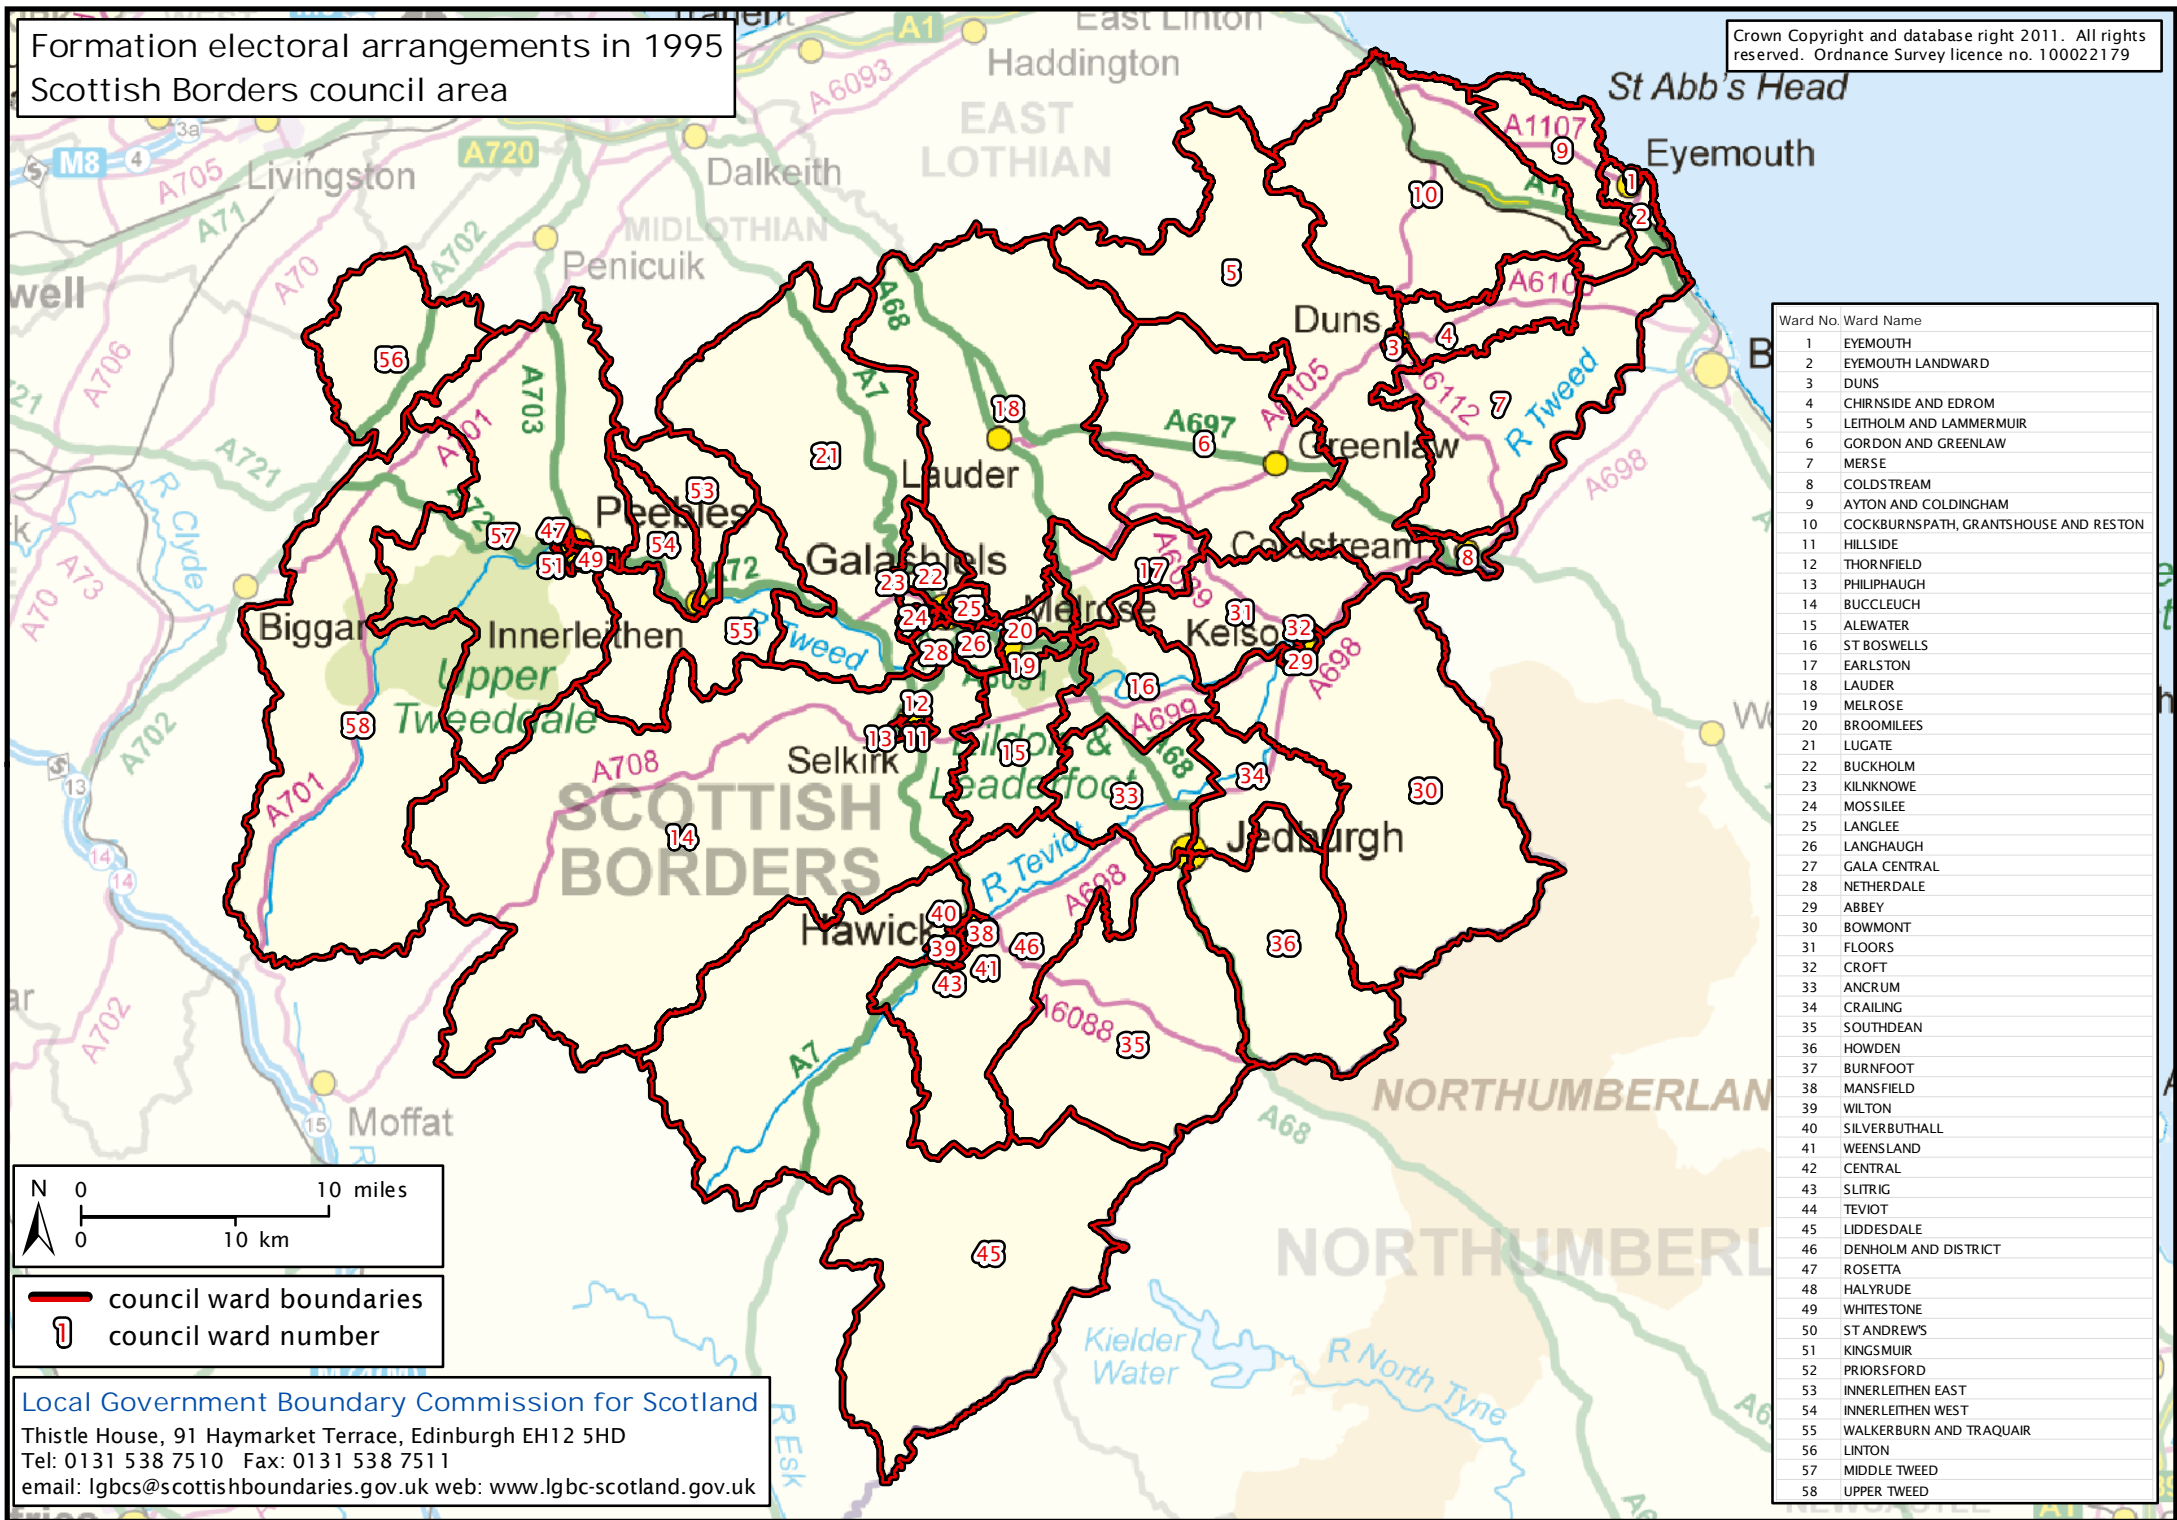

Formation electoral arrangements in 1995
 Scottish Borders council area

Crown Copyright and database right 2011. All rights reserved. Ordnance Survey licence no. 100022179

Ward No.	Ward Name
1	EYEMOUTH
2	EYEMOUTH LANDWARD
3	DUNS
4	CHIRNSIDE AND EDROM
5	LEITHOLM AND LAMMERMUIR
6	GORDON AND GREENLAW
7	MERSE
8	COLDSTREAM
9	AYTON AND COLDINGHAM
10	COCKBURNSPATH, GRANTHOUSE AND RESTON
11	HILLSIDE
12	THORNFIELD
13	PHILIPHAUGH
14	BUCCLEUCH
15	ALEWATER
16	ST BOSWELLS
17	EARLSTON
18	LAUDER
19	MELROSE
20	BROOMILEES
21	LUGATE
22	BUCKHOLM
23	KILKNOWE
24	MOSSILEE
25	LANGLEE
26	LANGHAUGH
27	GALA CENTRAL
28	NETHERDALE
29	ABBEY
30	BOWMONT
31	FLOORS
32	CROFT
33	ANCRUM
34	CRAILING
35	SOUTHDEAN
36	HOWDEN
37	BURNFOOT
38	MANSFIELD
39	WILTON
40	SILVERBUTHALL
41	WEENSLAND
42	CENTRAL
43	SLITRIG
44	TEVIOT
45	LIDDESDALE
46	DENHOLM AND DISTRICT
47	ROSETTA
48	HALYRUDE
49	WHITESTONE
50	ST ANDREWS
51	KINGSMUIR
52	PRIORSFORD
53	INNERLEITHEN EAST
54	INNERLEITHEN WEST
55	WALKERBURN AND TRAUQUAIR
56	LINTON
57	MIDDLE TWEED
58	UPPER TWEED

 council ward boundaries
 council ward number

Local Government Boundary Commission for Scotland
 Thistle House, 91 Haymarket Terrace, Edinburgh EH12 5HD
 Tel: 0131 538 7510 Fax: 0131 538 7511
 email: lgbc@scottishboundaries.gov.uk web: www.lgbc-scotland.gov.uk