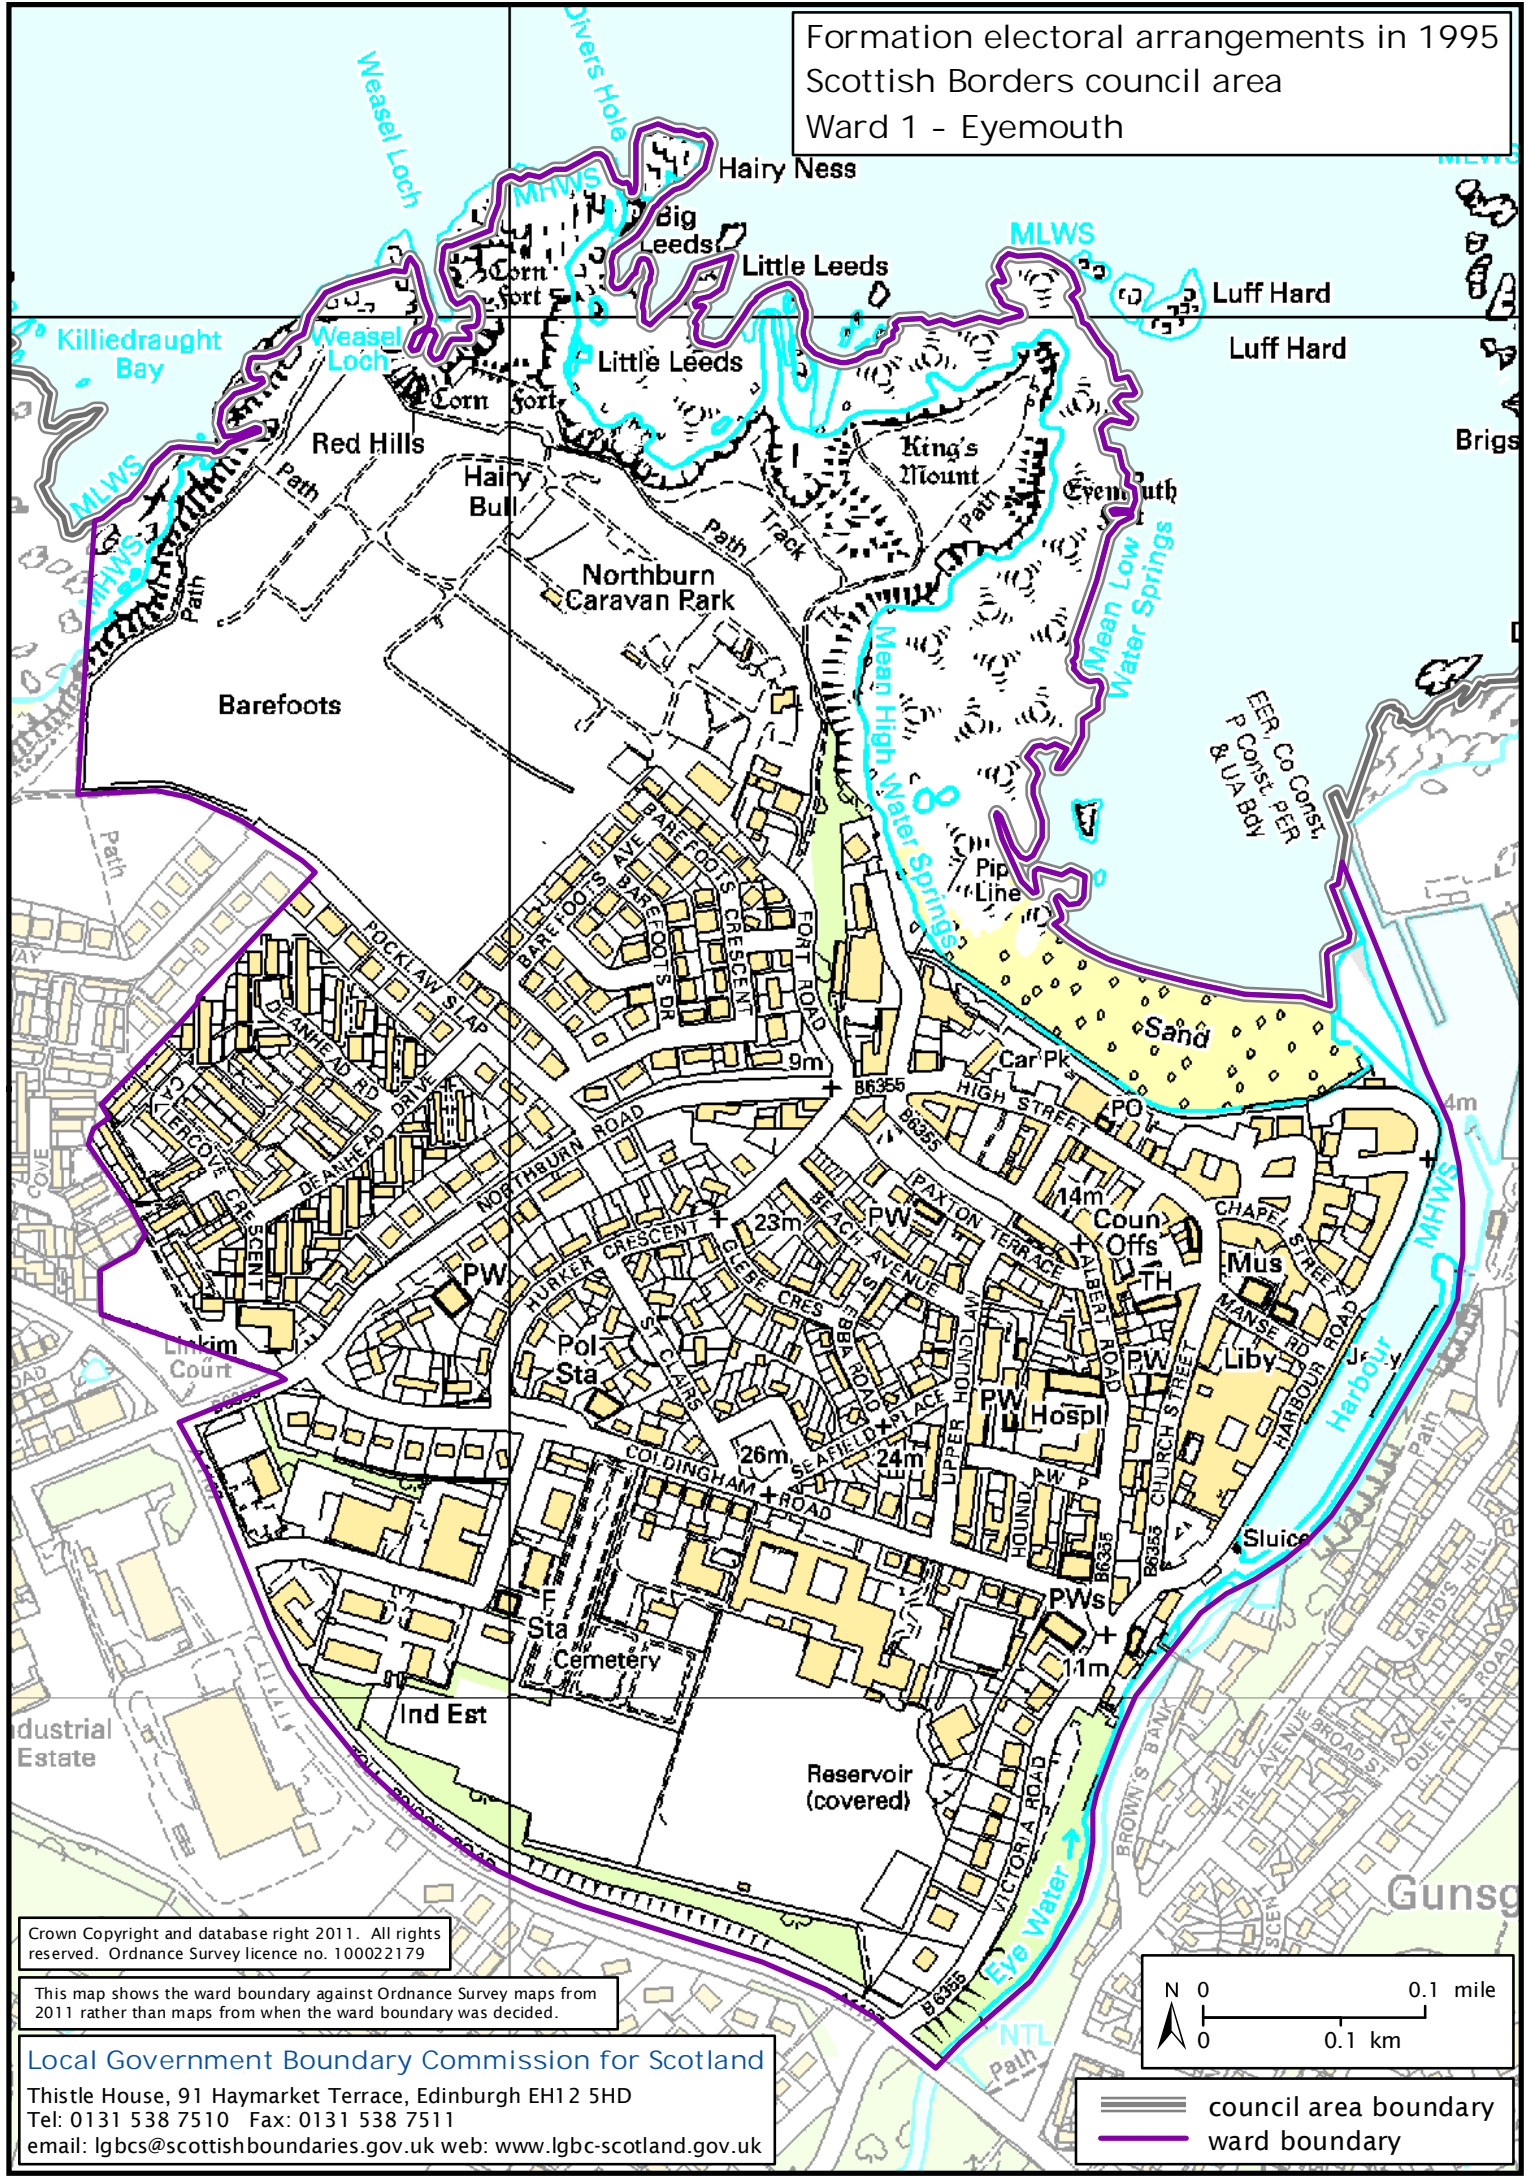

Formation electoral arrangements in 1995
 Scottish Borders council area
 Ward 1 - Eyemouth

Crown Copyright and database right 2011. All rights reserved. Ordnance Survey licence no. 100022179

This map shows the ward boundary against Ordnance Survey maps from 2011 rather than maps from when the ward boundary was decided.

 council area boundary
 ward boundary