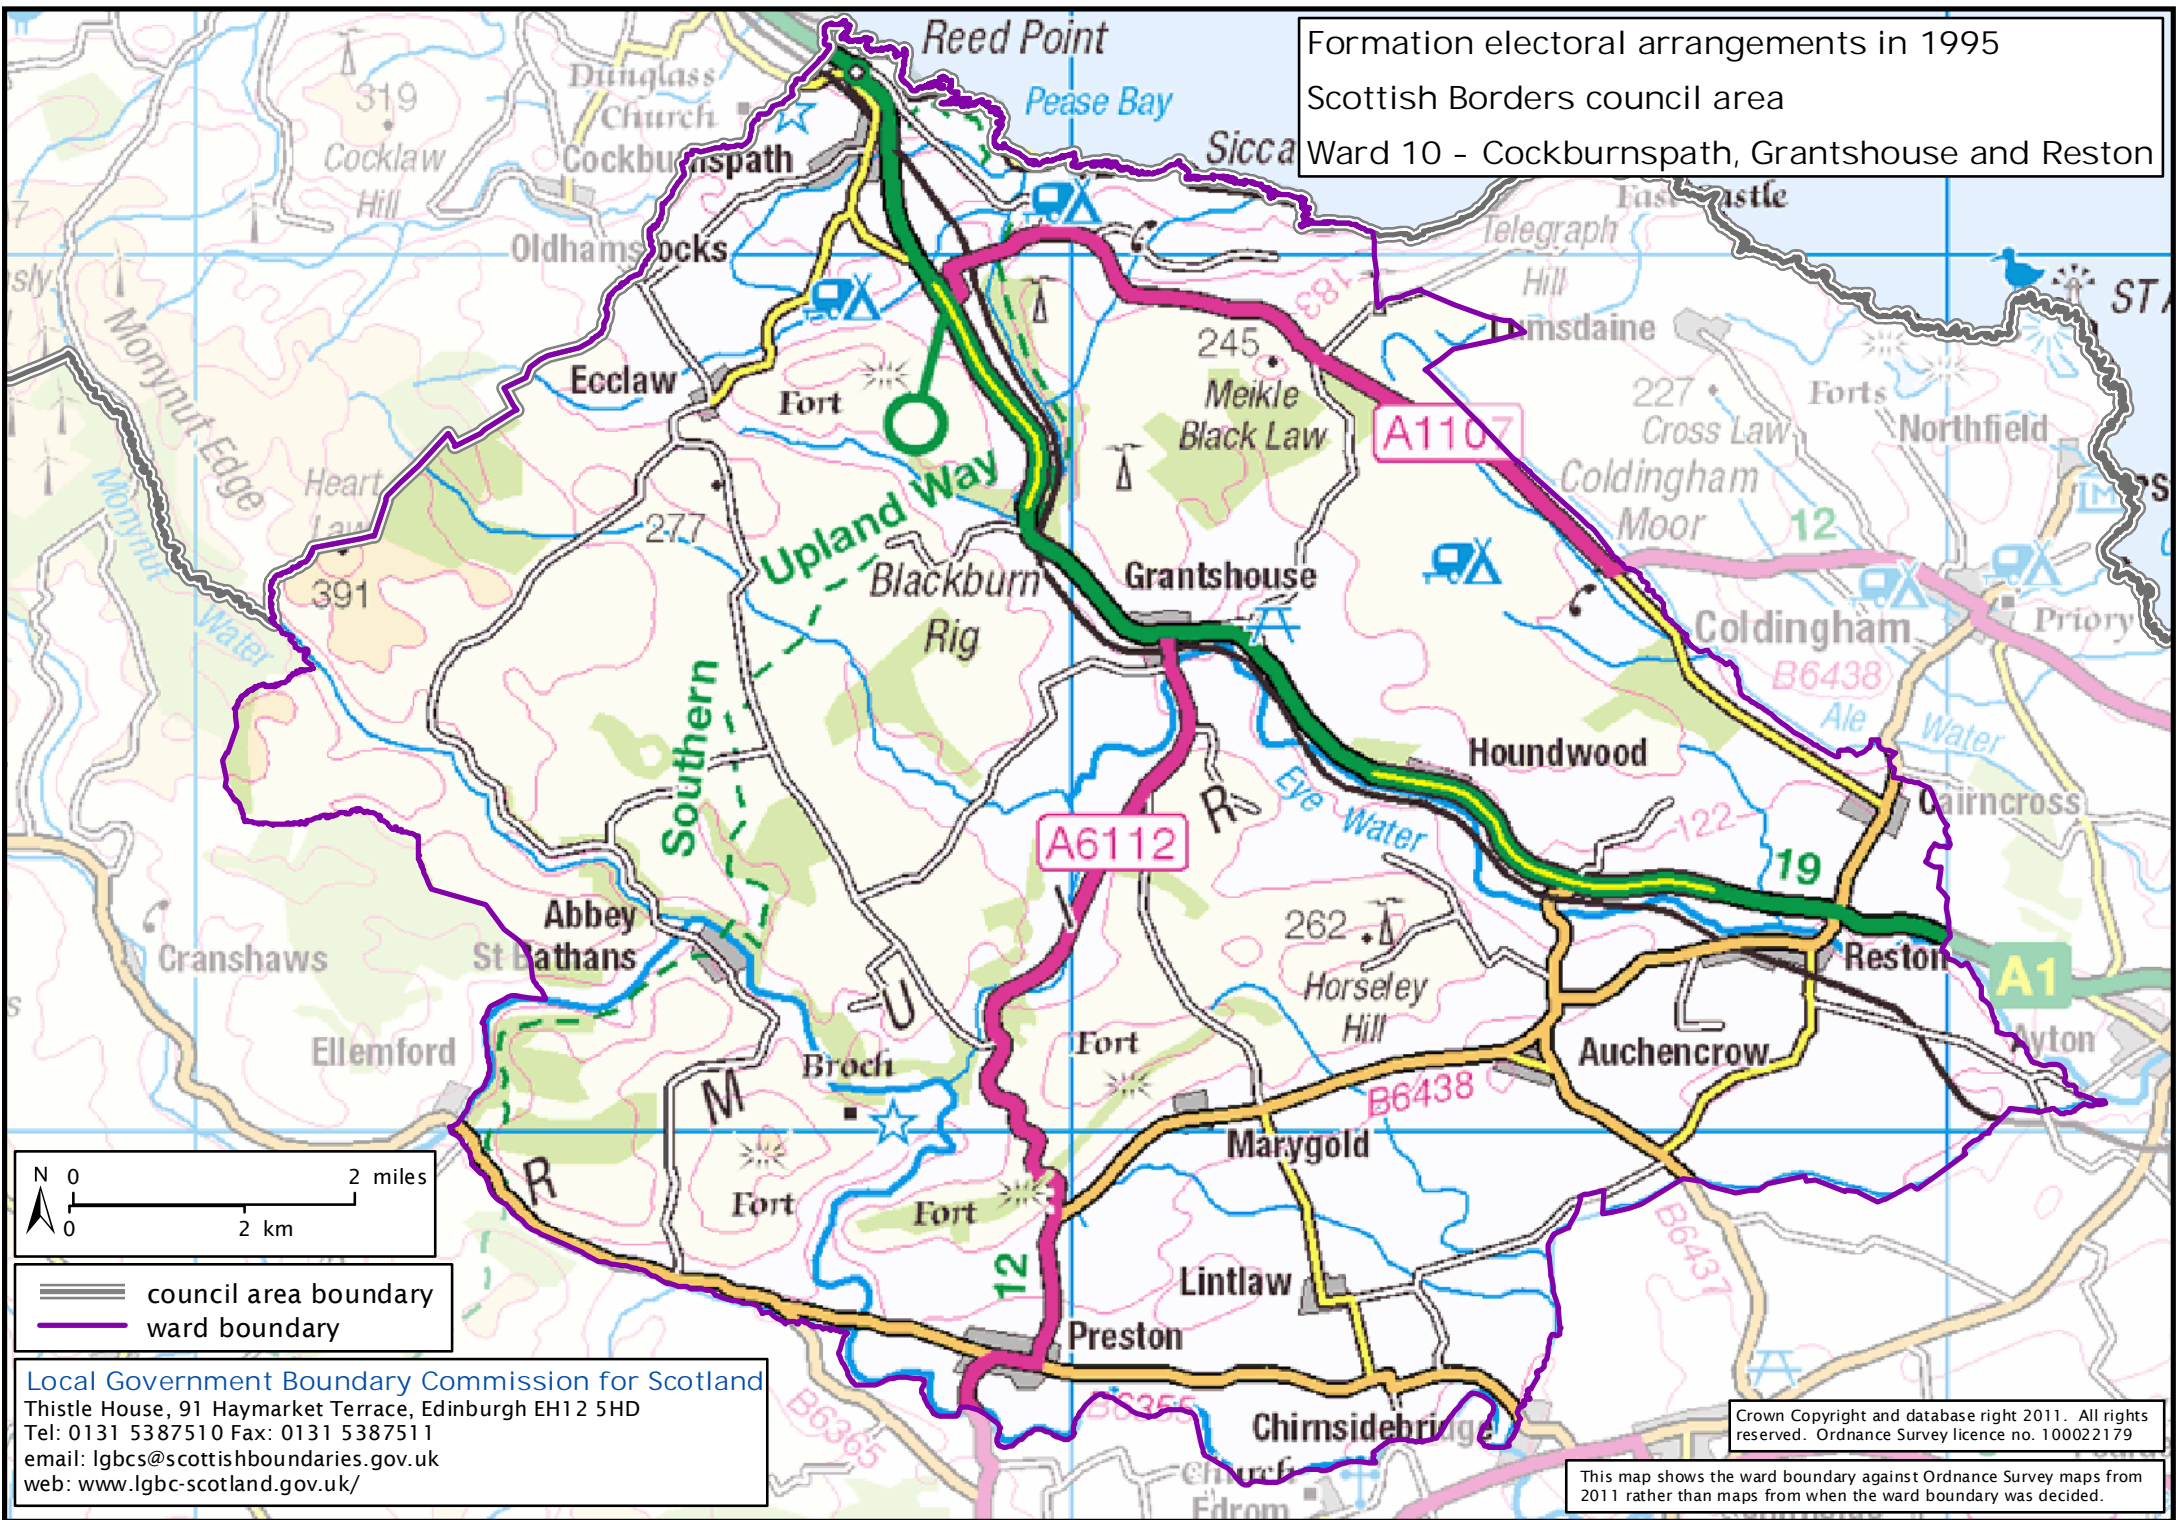

Formation electoral arrangements in 1995  
 Scottish Borders council area  
 Ward 10 - Cockburnspath, Grantshouse and Reston

 council area boundary  
 ward boundary

Local Government Boundary Commission for Scotland  
 Thistle House, 91 Haymarket Terrace, Edinburgh EH12 5HD  
 Tel: 0131 5387510 Fax: 0131 5387511  
 email: lgbc@scottishboundaries.gov.uk  
 web: www.lgbc-scotland.gov.uk/

Crown Copyright and database right 2011. All rights reserved. Ordnance Survey licence no. 100022179

This map shows the ward boundary against Ordnance Survey maps from 2011 rather than maps from when the ward boundary was decided.