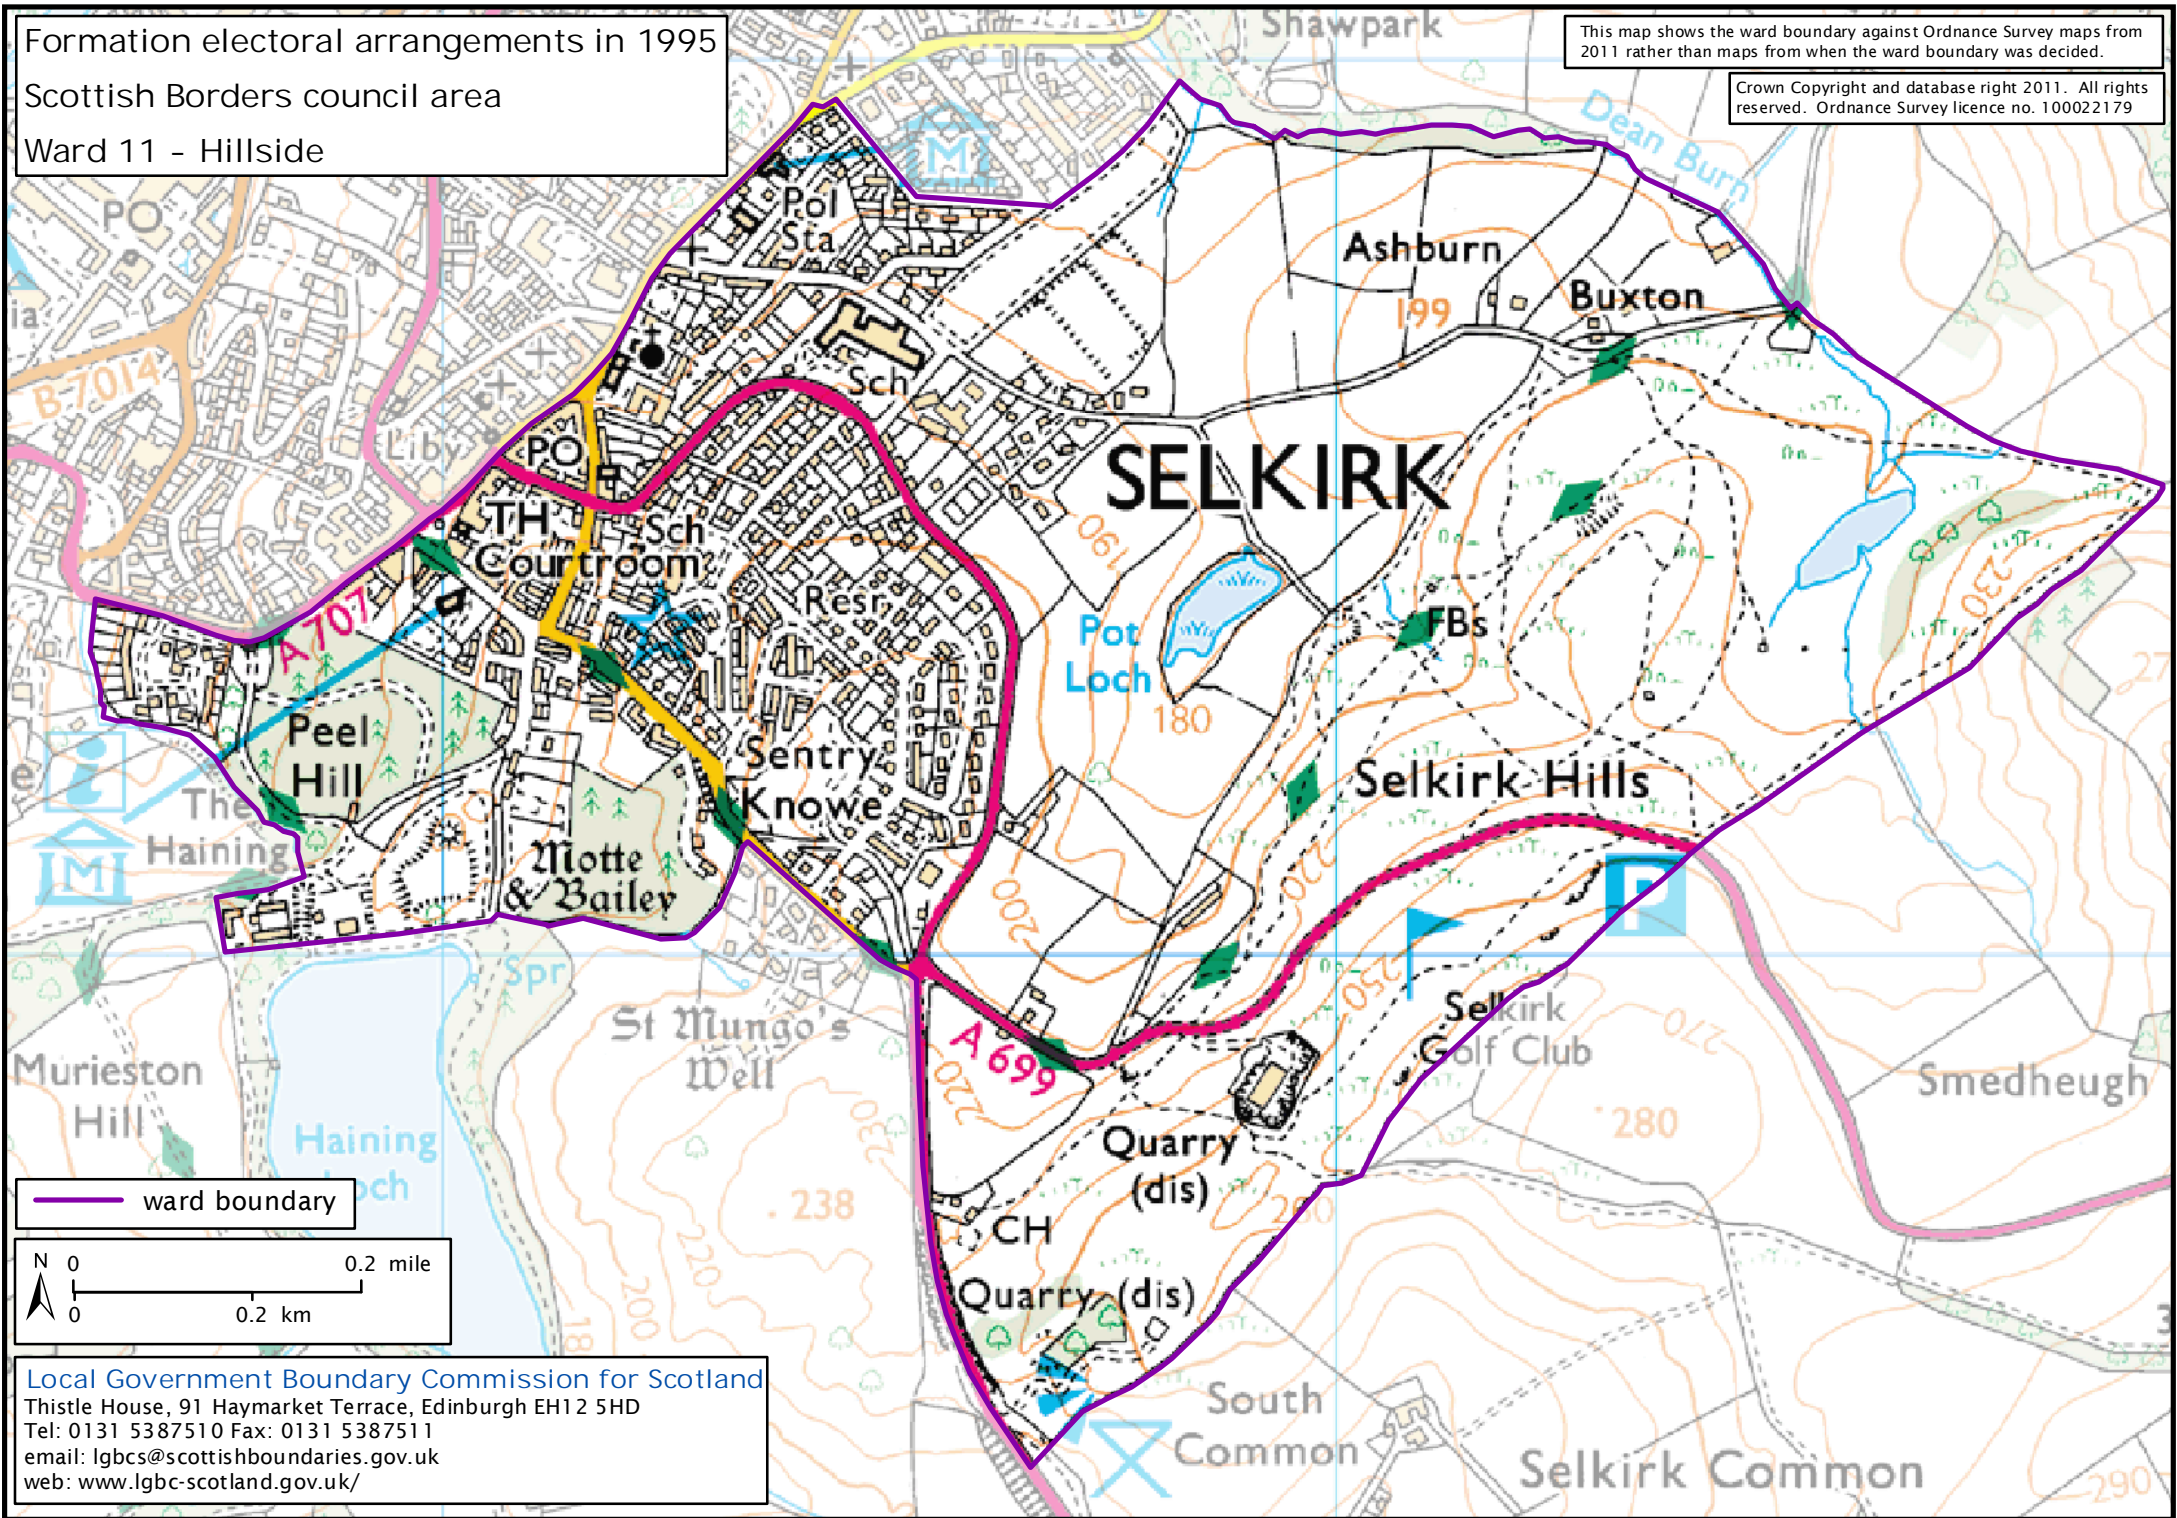

Formation electoral arrangements in 1995

Scottish Borders council area

Ward 11 - Hillside

This map shows the ward boundary against Ordnance Survey maps from 2011 rather than maps from when the ward boundary was decided.

Crown Copyright and database right 2011. All rights reserved. Ordnance Survey licence no. 10002179

Local Government Boundary Commission for Scotland
Thistle House, 91 Haymarket Terrace, Edinburgh EH12 5HD
Tel: 0131 5387510 Fax: 0131 5387511
email: lgbc@scottishboundaries.gov.uk
web: www.lgbc-scotland.gov.uk/