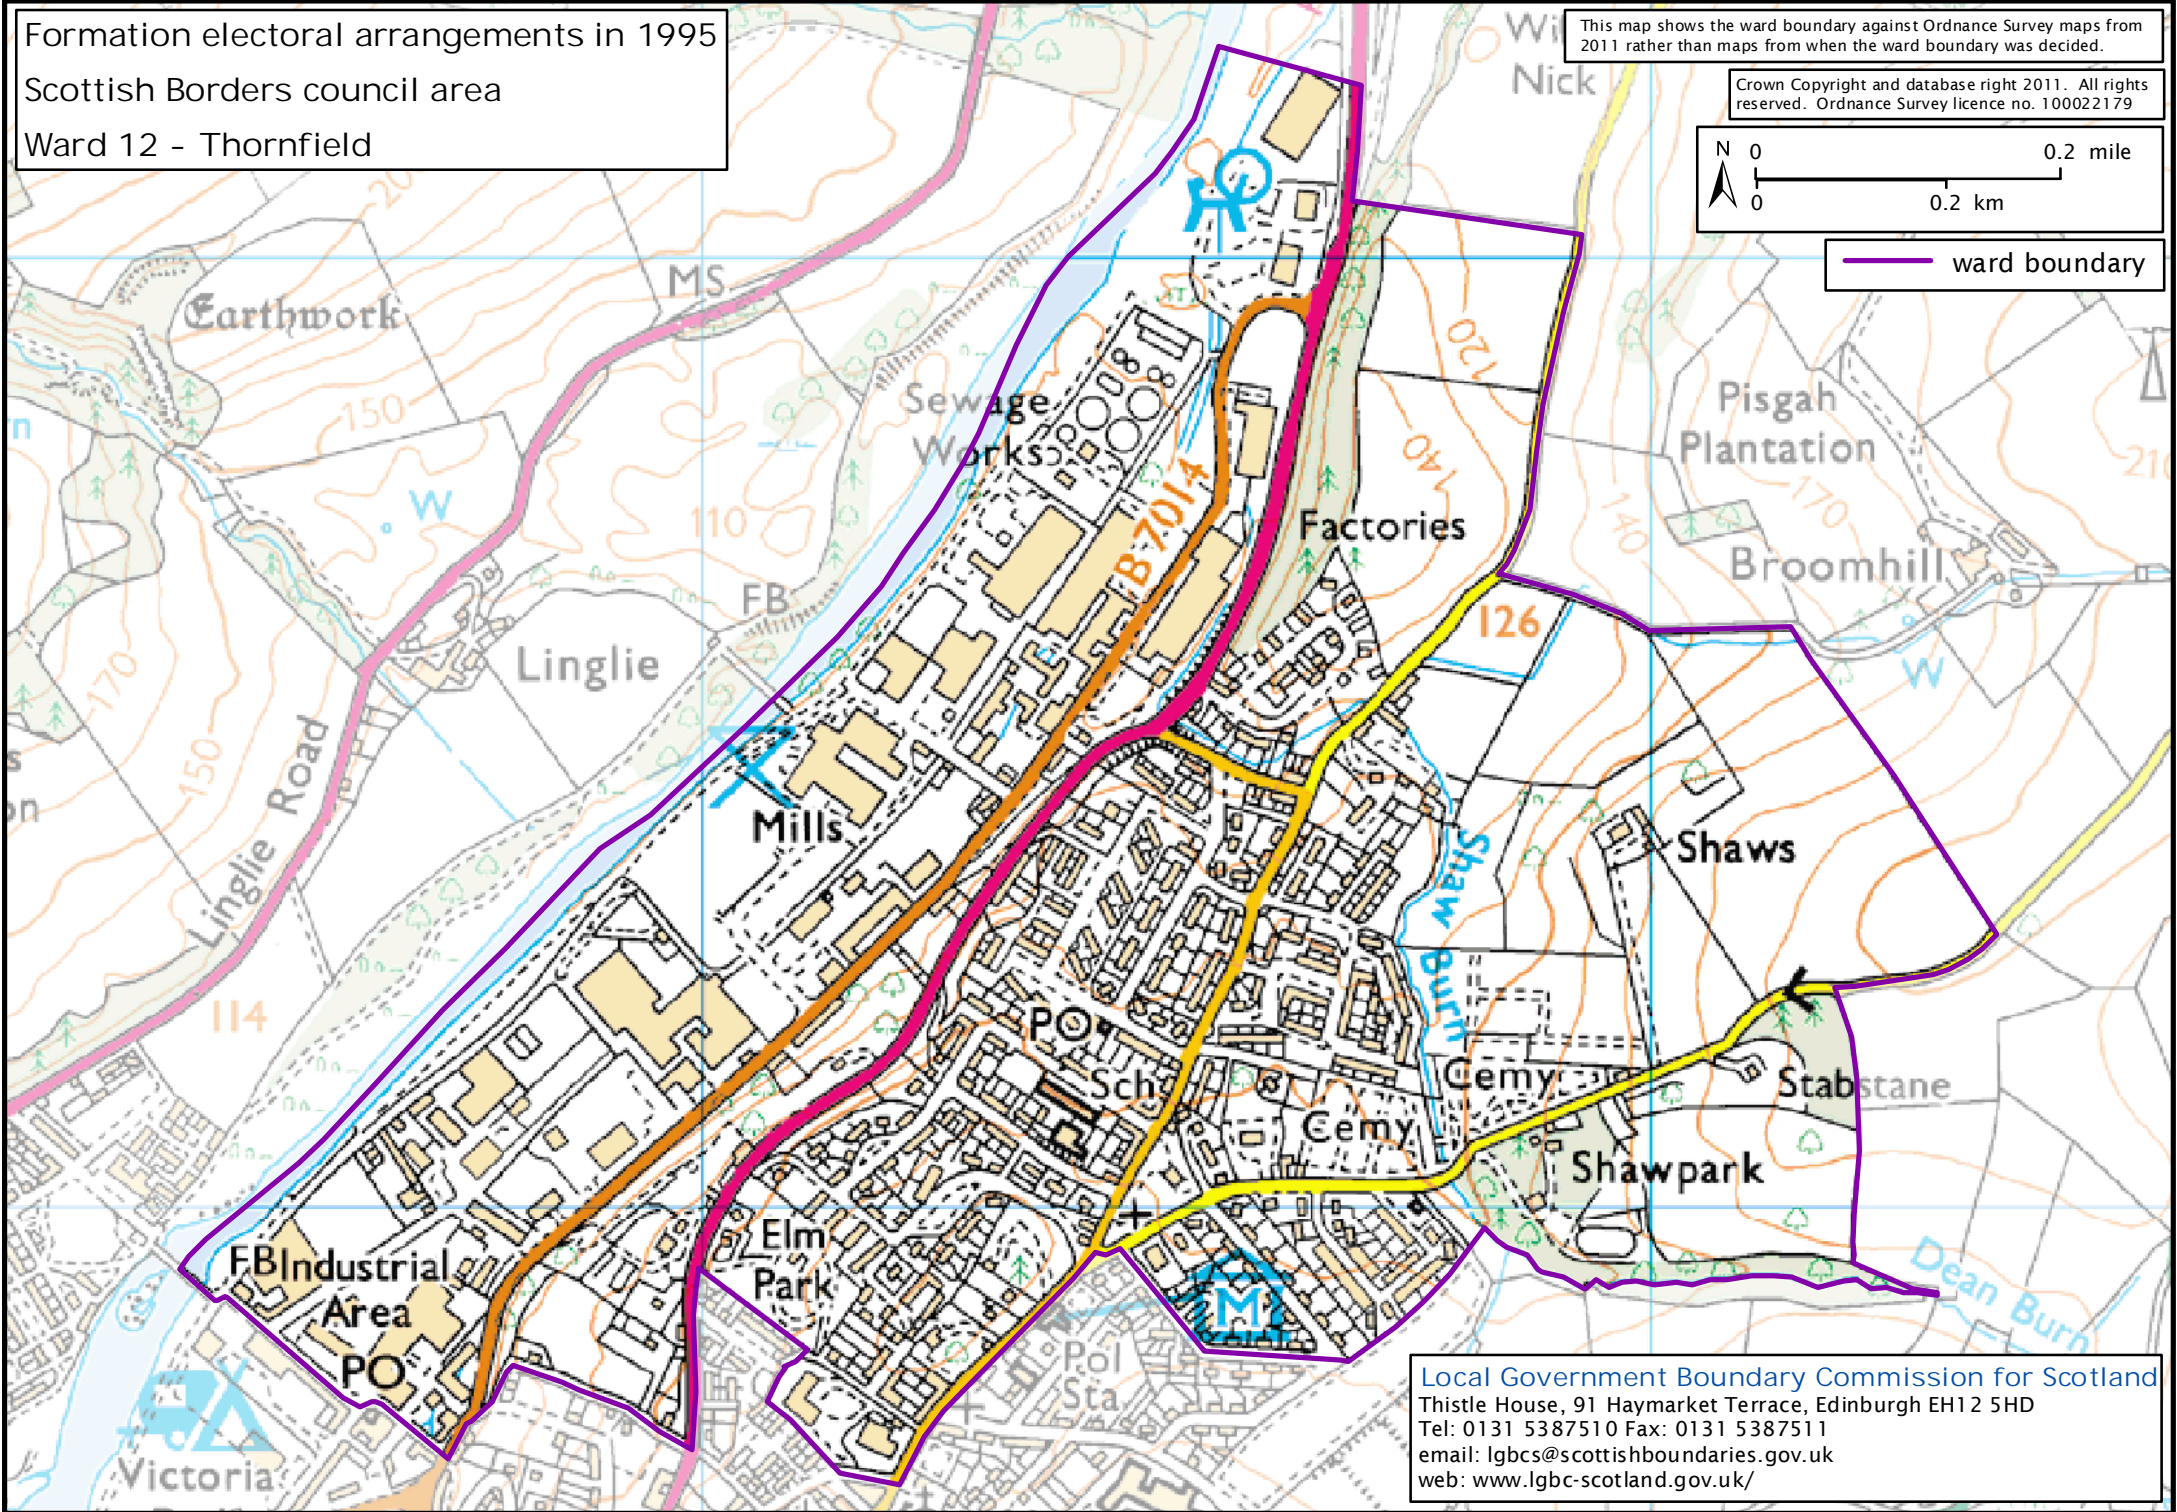

Formation electoral arrangements in 1995

Scottish Borders council area

Ward 12 - Thornfield

This map shows the ward boundary against Ordnance Survey maps from 2011 rather than maps from when the ward boundary was decided.

Crown Copyright and database right 2011. All rights reserved. Ordnance Survey licence no. 10002179

ward boundary

Local Government Boundary Commission for Scotland
Thistle House, 91 Haymarket Terrace, Edinburgh EH12 5HD
Tel: 0131 5387510 Fax: 0131 5387511
email: lgbc@scottishboundaries.gov.uk
web: www.lgbc-scotland.gov.uk/