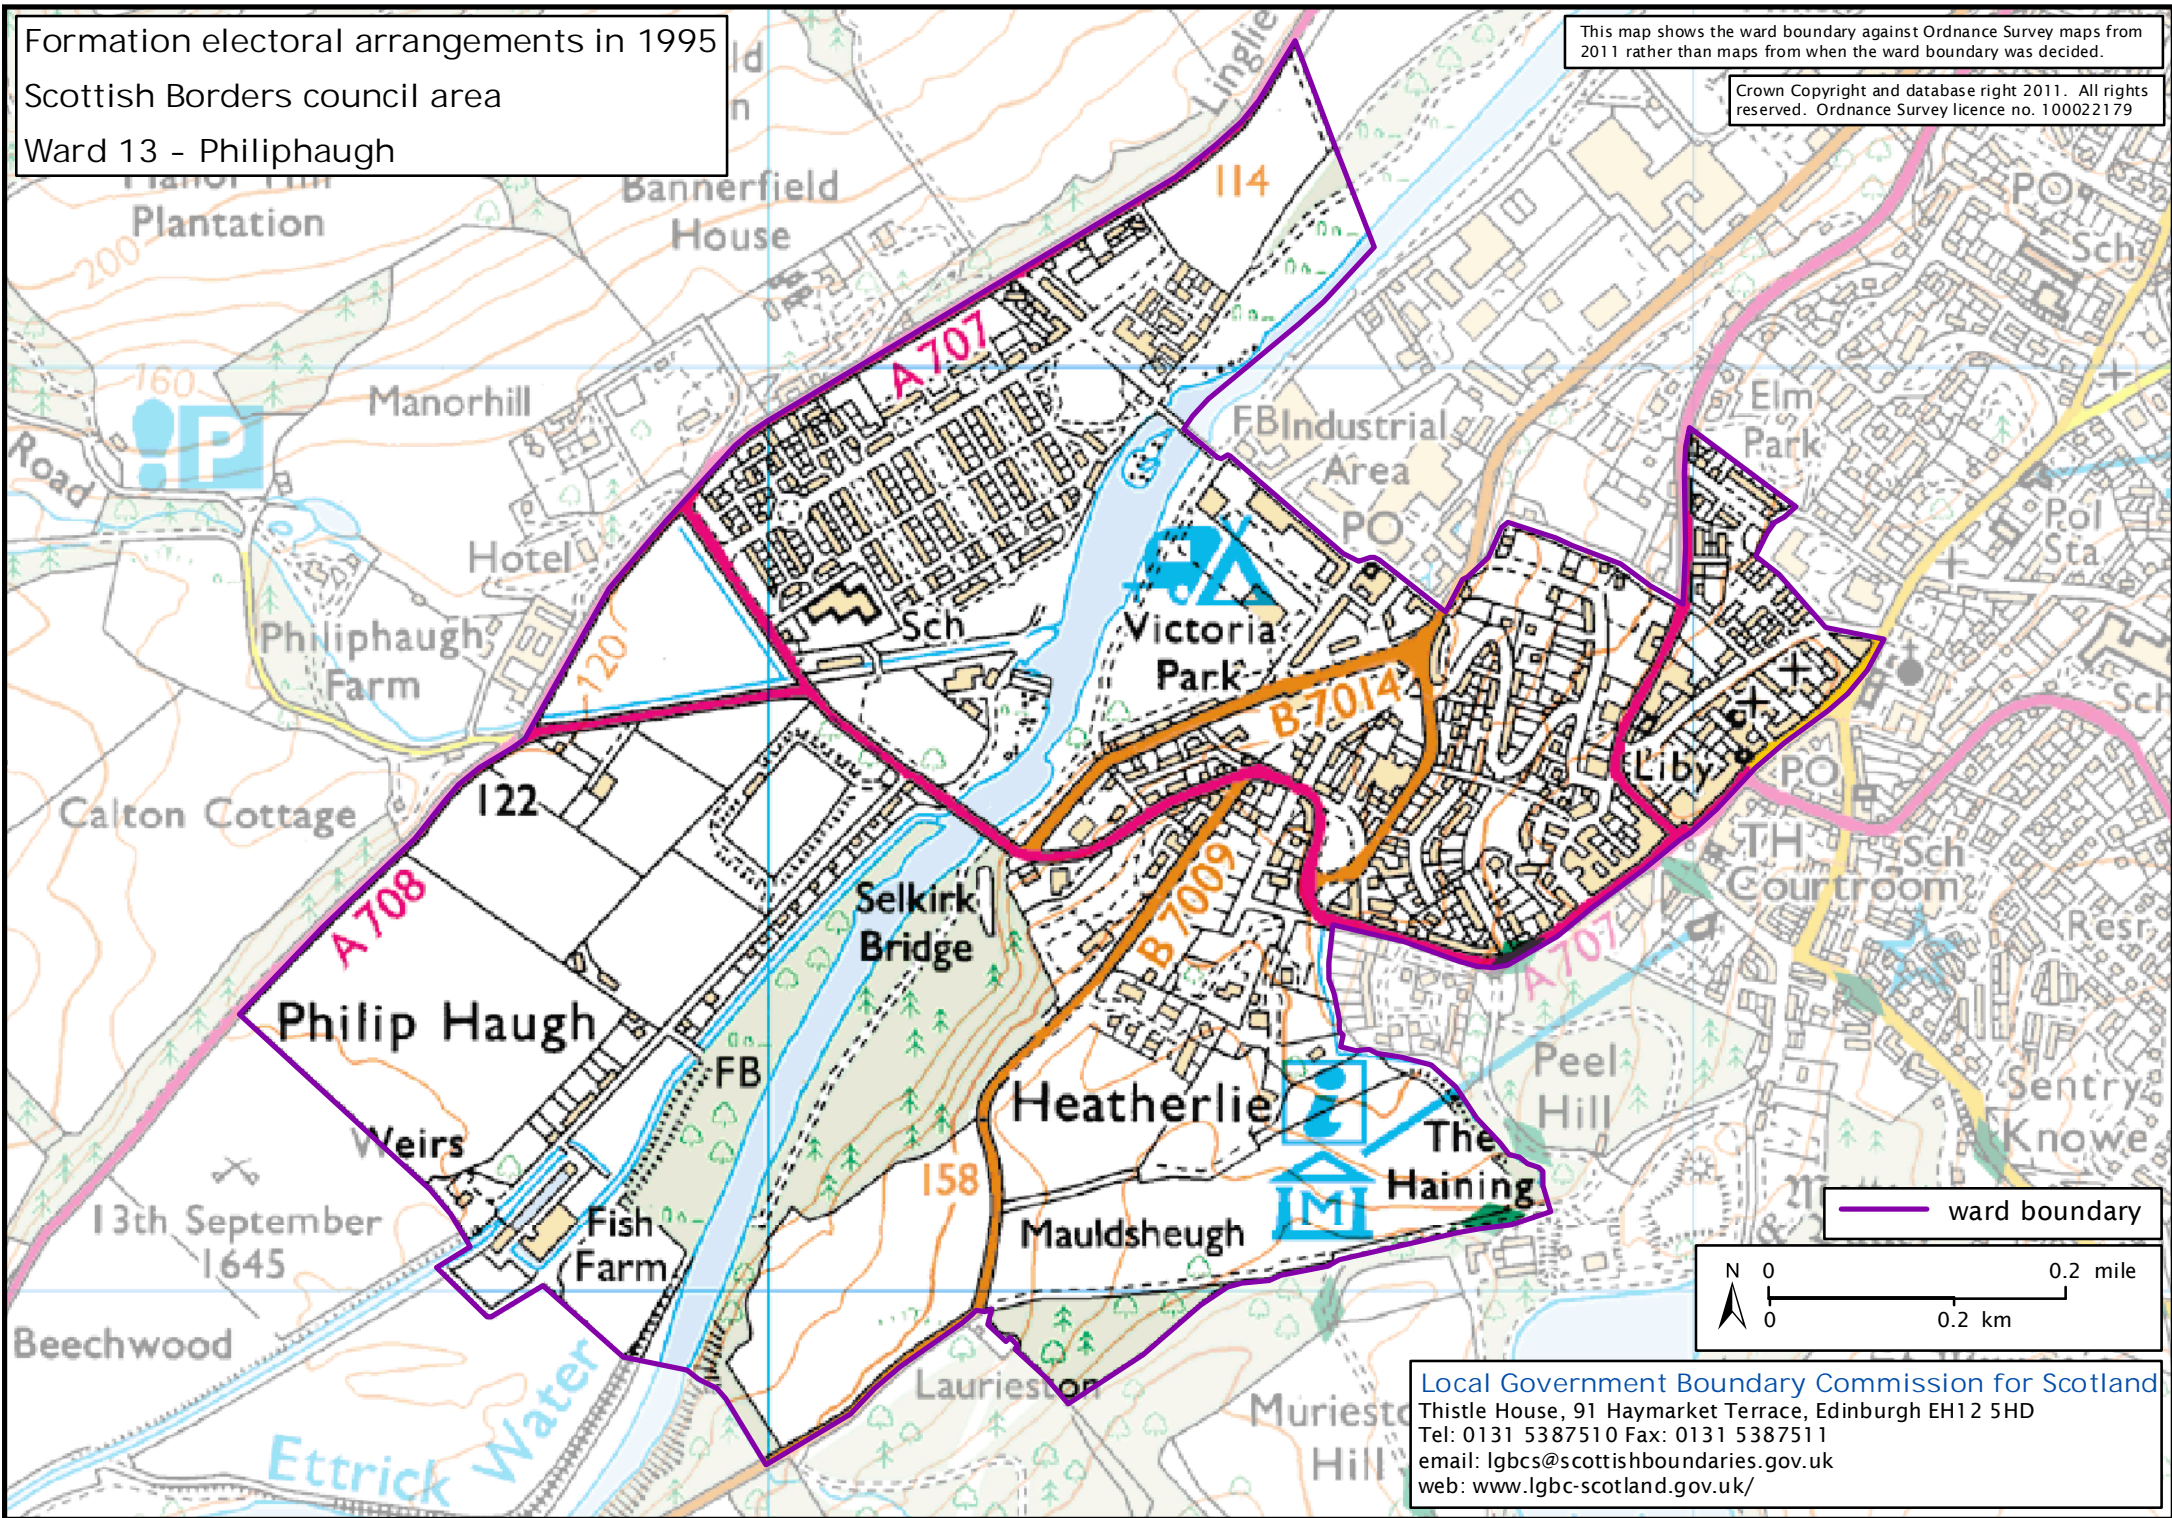

Formation electoral arrangements in 1995

Scottish Borders council area

Ward 13 - Philiphaugh

This map shows the ward boundary against Ordnance Survey maps from 2011 rather than maps from when the ward boundary was decided.

Crown Copyright and database right 2011. All rights reserved. Ordnance Survey licence no. 10002179

ward boundary

Local Government Boundary Commission for Scotland
Thistle House, 91 Haymarket Terrace, Edinburgh EH12 5HD
Tel: 0131 5387510 Fax: 0131 5387511
email: lgbcscottishboundaries.gov.uk
web: www.lgbc-scotland.gov.uk/