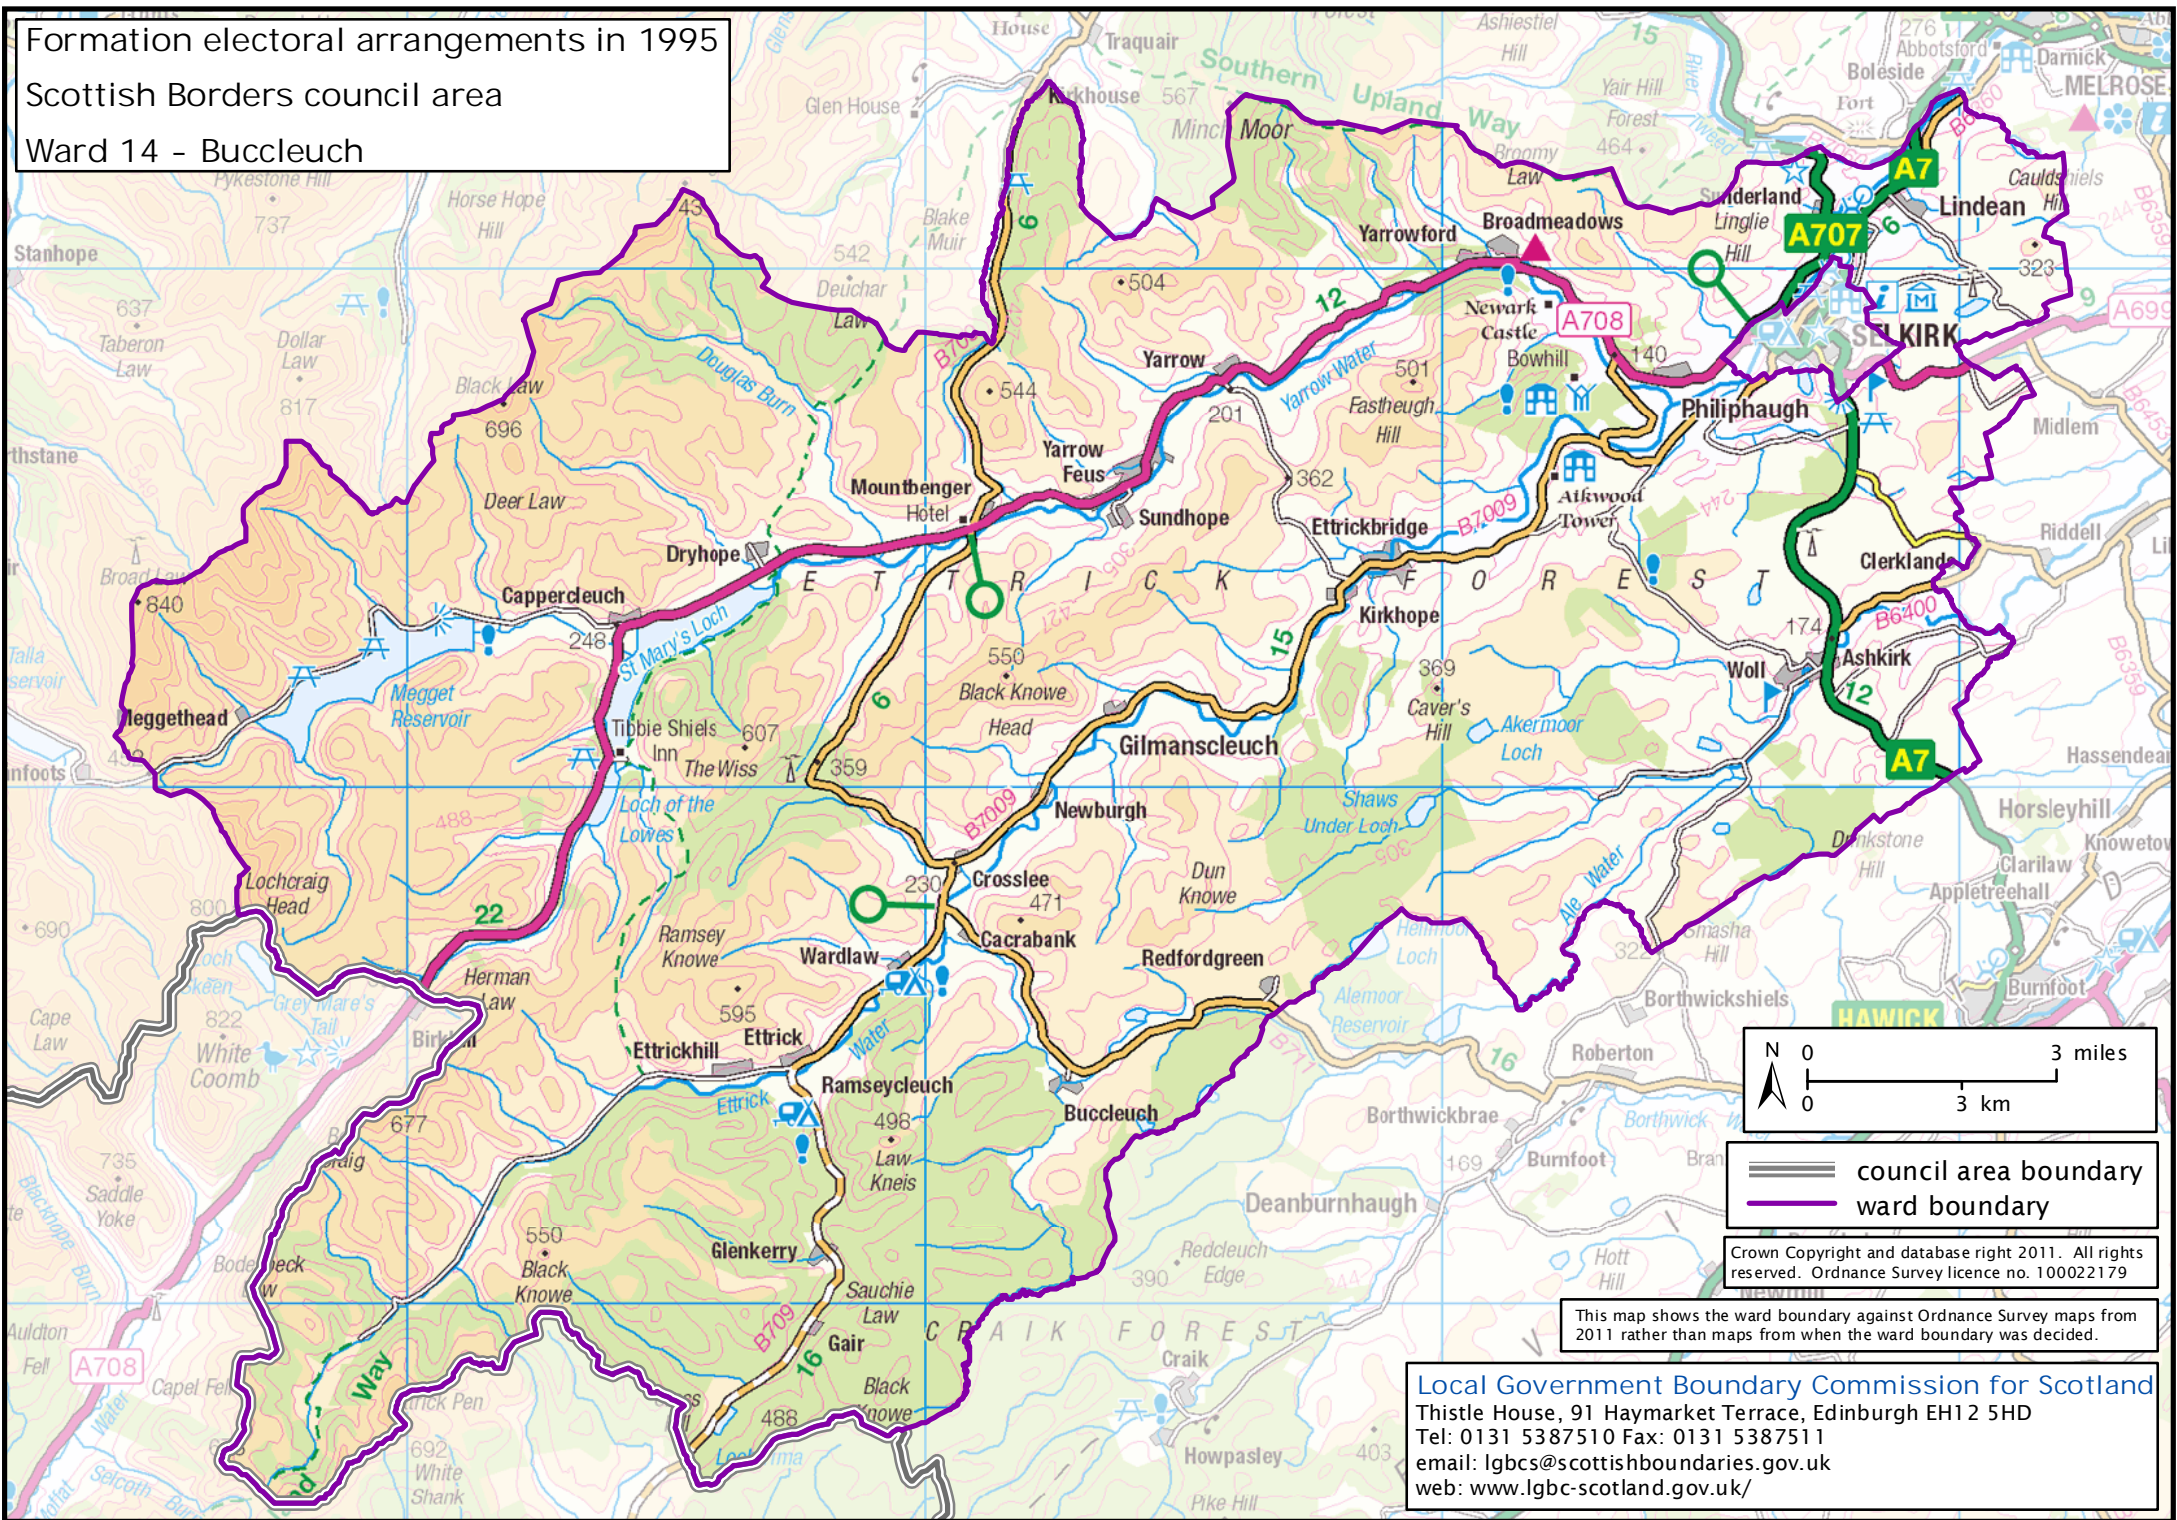

Formation electoral arrangements in 1995

Scottish Borders council area

Ward 14 - Buccleuch

==== council area boundary
—— ward boundary

Crown Copyright and database right 2011. All rights reserved. Ordnance Survey licence no. 100022179

This map shows the ward boundary against Ordnance Survey maps from 2011 rather than maps from when the ward boundary was decided.

Local Government Boundary Commission for Scotland
Thistle House, 91 Haymarket Terrace, Edinburgh EH12 5HD
Tel: 0131 5387510 Fax: 0131 5387511
email: lgbcsc@scottishboundaries.gov.uk
web: www.lgbc-scotland.gov.uk/