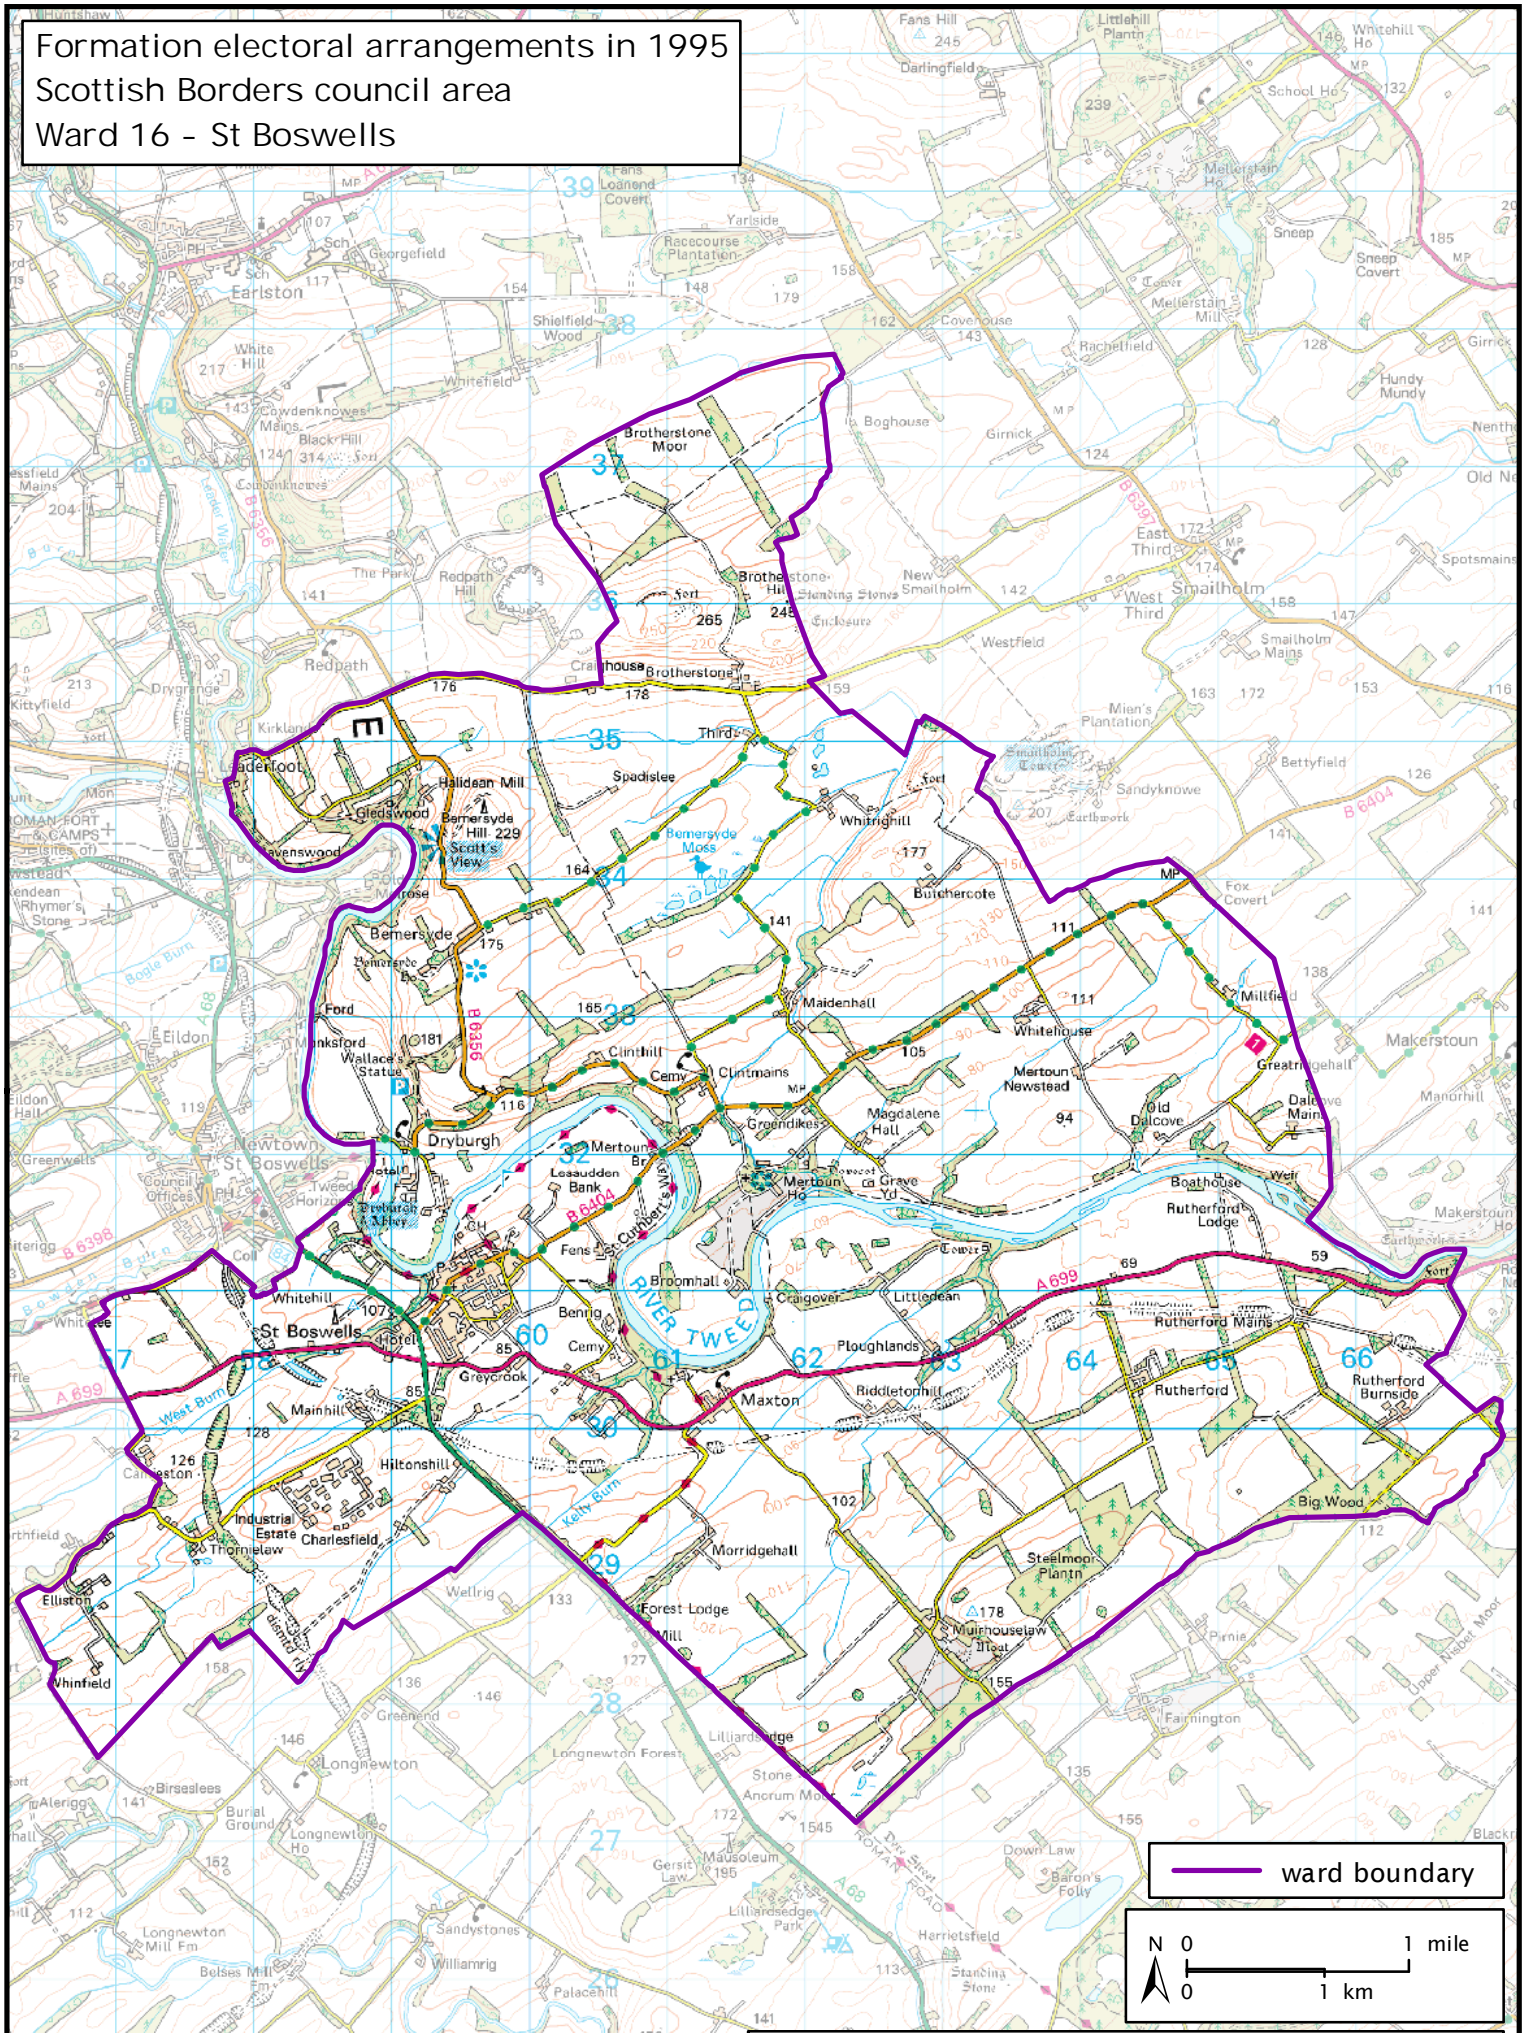

Formation electoral arrangements in 1995
 Scottish Borders council area
 Ward 16 - St Boswells

Crown Copyright and database right 2011. All rights reserved. Ordnance Survey licence no. 100022179

This map shows the ward boundary against Ordnance Survey maps from 2011 rather than maps from when the ward boundary was decided.