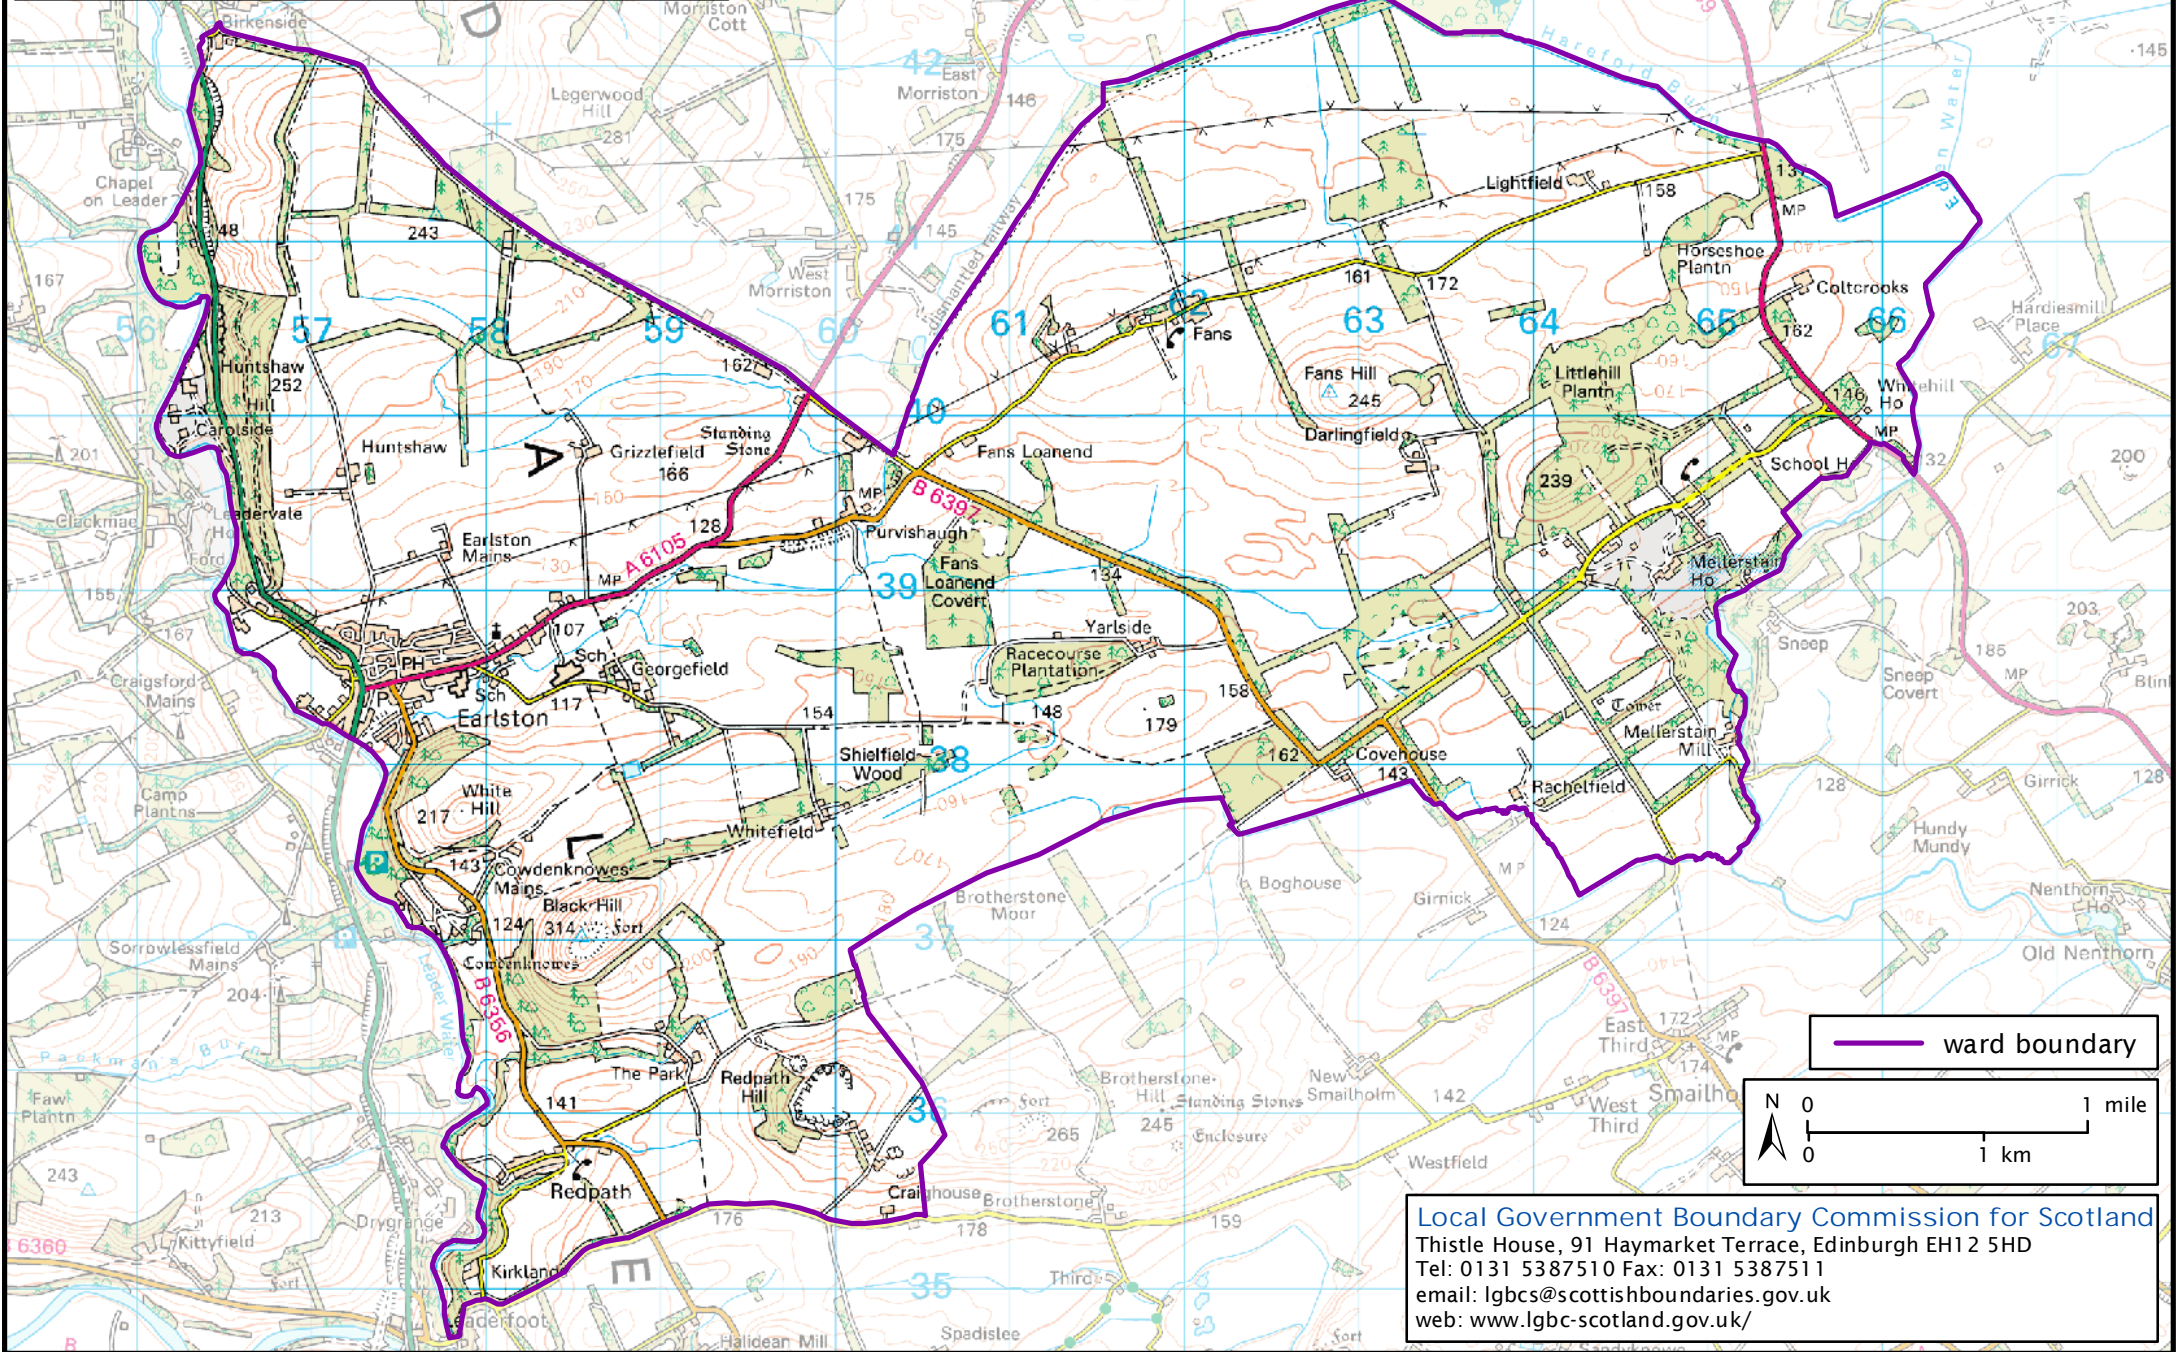

Formation electoral arrangements in 1995

Scottish Borders council area

Ward 17 - Earlston

This map shows the ward boundary against Ordnance Survey maps from 2011 rather than maps from when the ward boundary was decided.

Crown Copyright and database right 2011. All rights reserved. Ordnance Survey licence no. 10002179

— ward boundary

Local Government Boundary Commission for Scotland
Thistle House, 91 Haymarket Terrace, Edinburgh EH12 5HD
Tel: 0131 5387510 Fax: 0131 5387511
email: lgbc@scottishboundaries.gov.uk
web: www.lgbc-scotland.gov.uk/