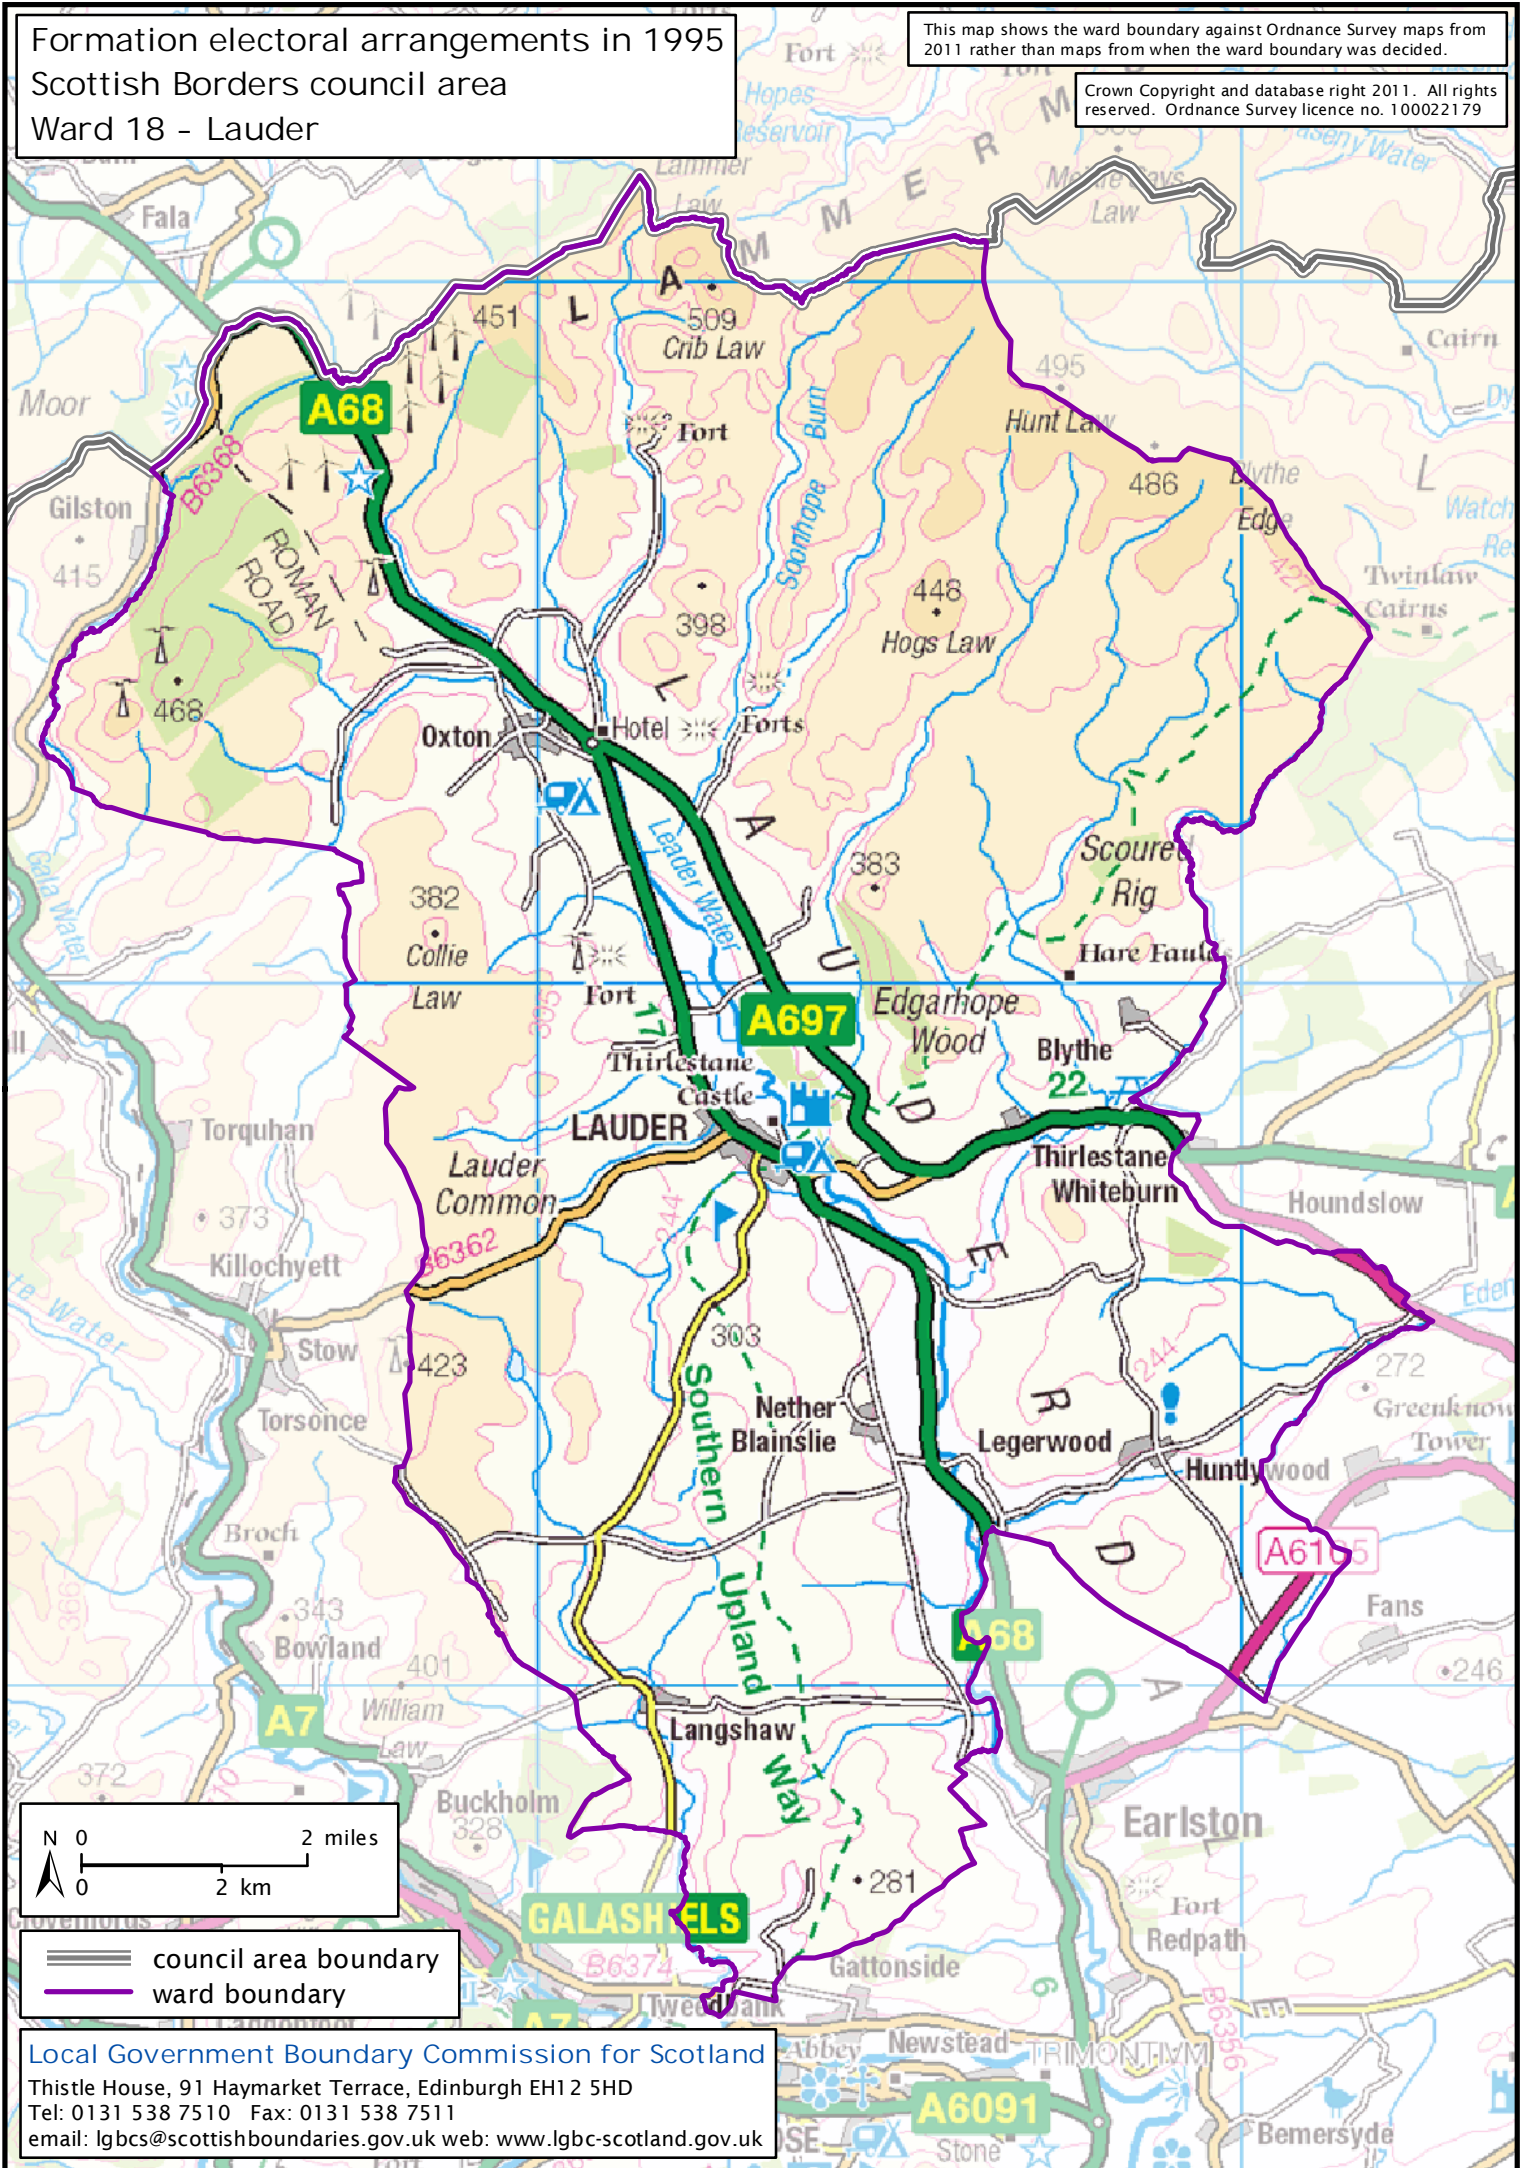

Formation electoral arrangements in 1995
 Scottish Borders council area
 Ward 18 - Lauder

This map shows the ward boundary against Ordnance Survey maps from 2011 rather than maps from when the ward boundary was decided.

Crown Copyright and database right 2011. All rights reserved. Ordnance Survey licence no. 100022179

 council area boundary
 ward boundary

Local Government Boundary Commission for Scotland
 Thistle House, 91 Haymarket Terrace, Edinburgh EH12 5HD
 Tel: 0131 538 7510 Fax: 0131 538 7511
 email: lgbcscottishboundaries.gov.uk web: www.lgbc-scotland.gov.uk