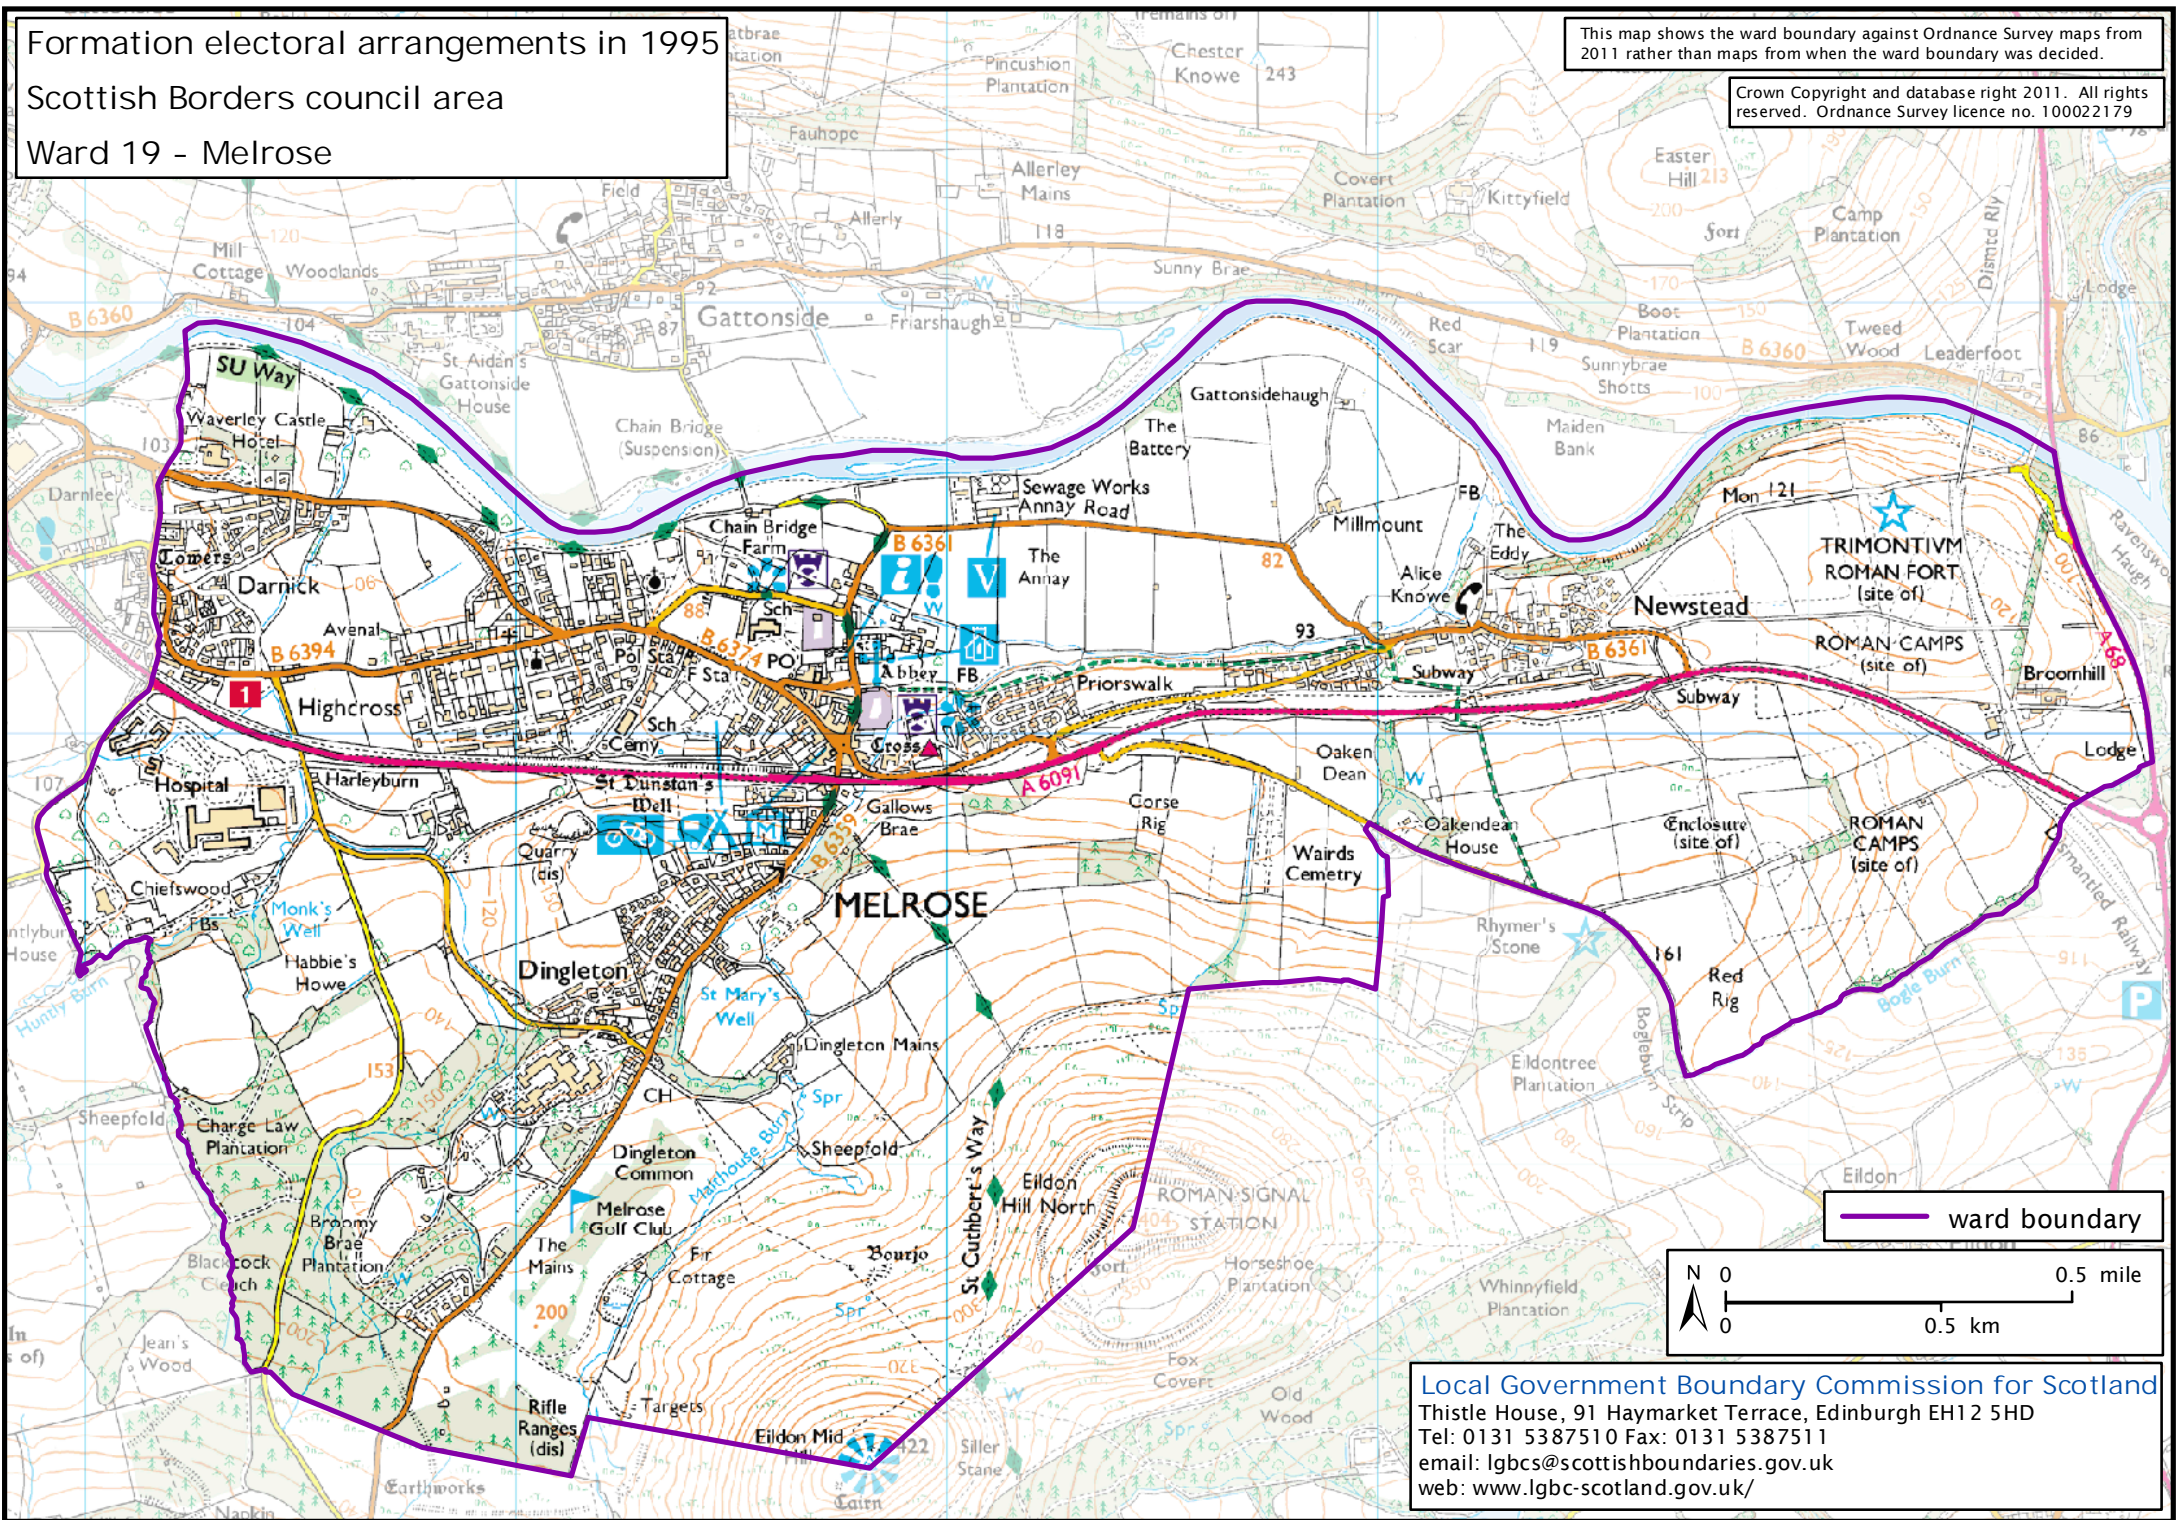

Formation electoral arrangements in 1995

Scottish Borders council area

Ward 19 - Melrose

This map shows the ward boundary against Ordnance Survey maps from 2011 rather than maps from when the ward boundary was decided.

Crown Copyright and database right 2011. All rights reserved. Ordnance Survey licence no. 10002179

Local Government Boundary Commission for Scotland
Thistle House, 91 Haymarket Terrace, Edinburgh EH12 5HD
Tel: 0131 5387510 Fax: 0131 5387511
email: lgbcs@scottishboundaries.gov.uk
web: www.lgbc-scotland.gov.uk/