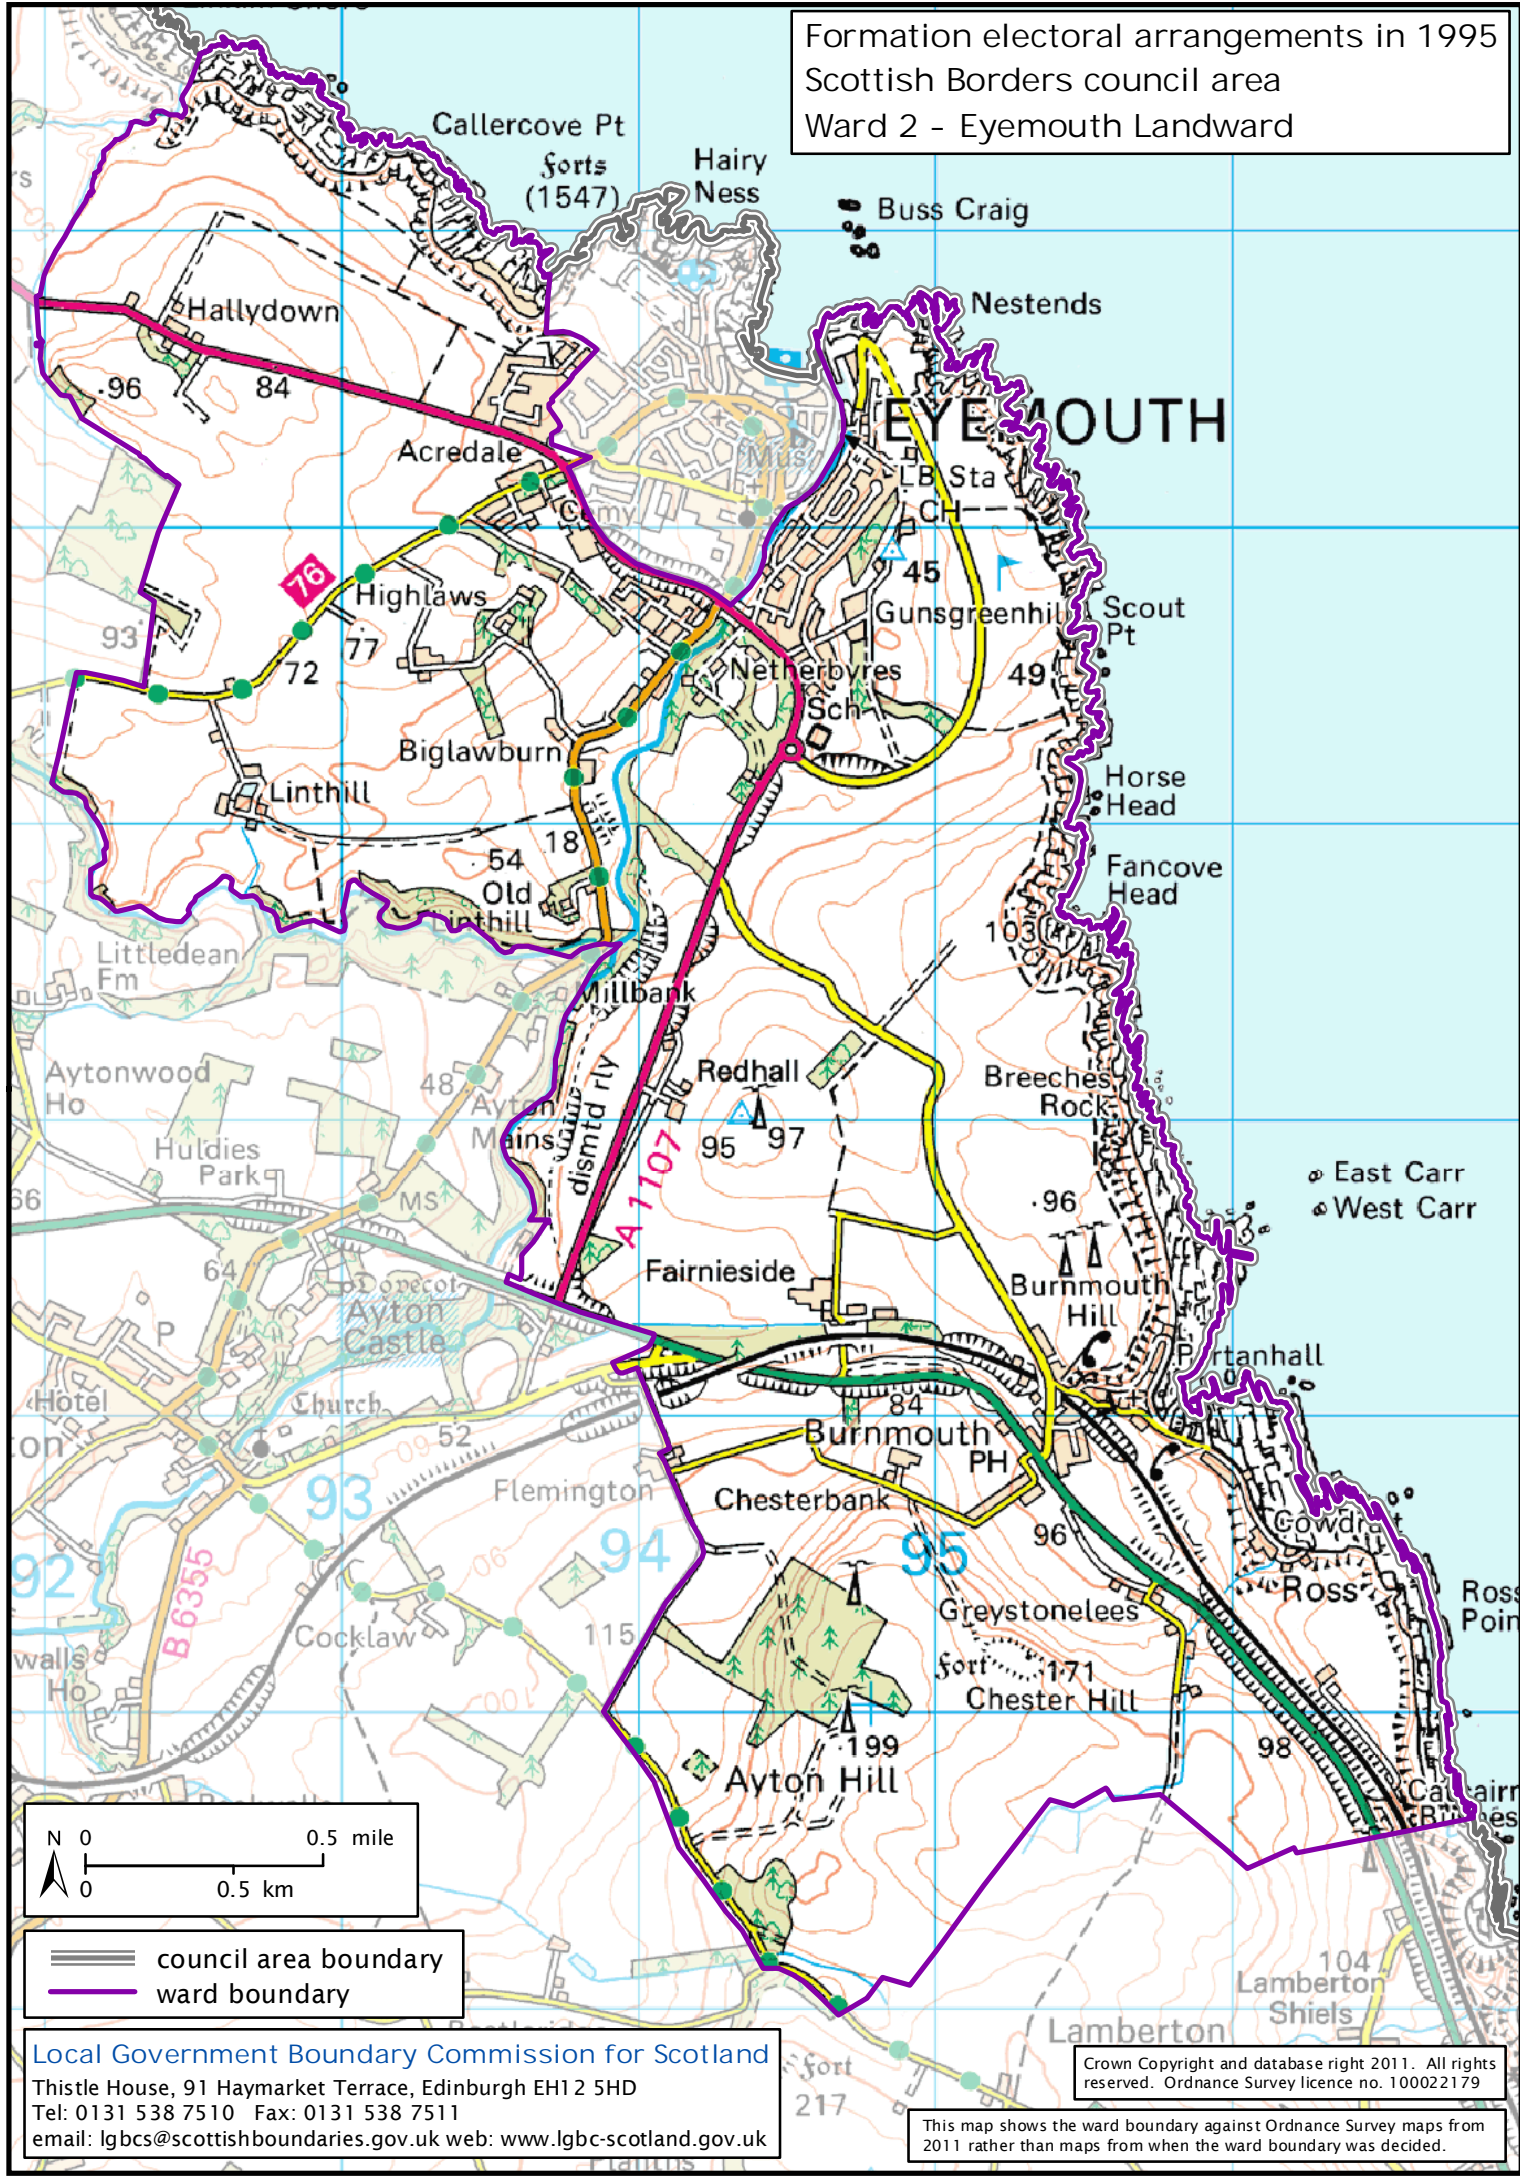

Formation electoral arrangements in 1995  
 Scottish Borders council area  
 Ward 2 - Eyemouth Landward

 council area boundary  
 ward boundary

Local Government Boundary Commission for Scotland  
 Thistle House, 91 Haymarket Terrace, Edinburgh EH12 5HD  
 Tel: 0131 538 7510 Fax: 0131 538 7511  
 email: lgbc@scottishboundaries.gov.uk web: www.lgbc-scotland.gov.uk

Crown Copyright and database right 2011. All rights reserved. Ordnance Survey licence no. 100022179

This map shows the ward boundary against Ordnance Survey maps from 2011 rather than maps from when the ward boundary was decided.