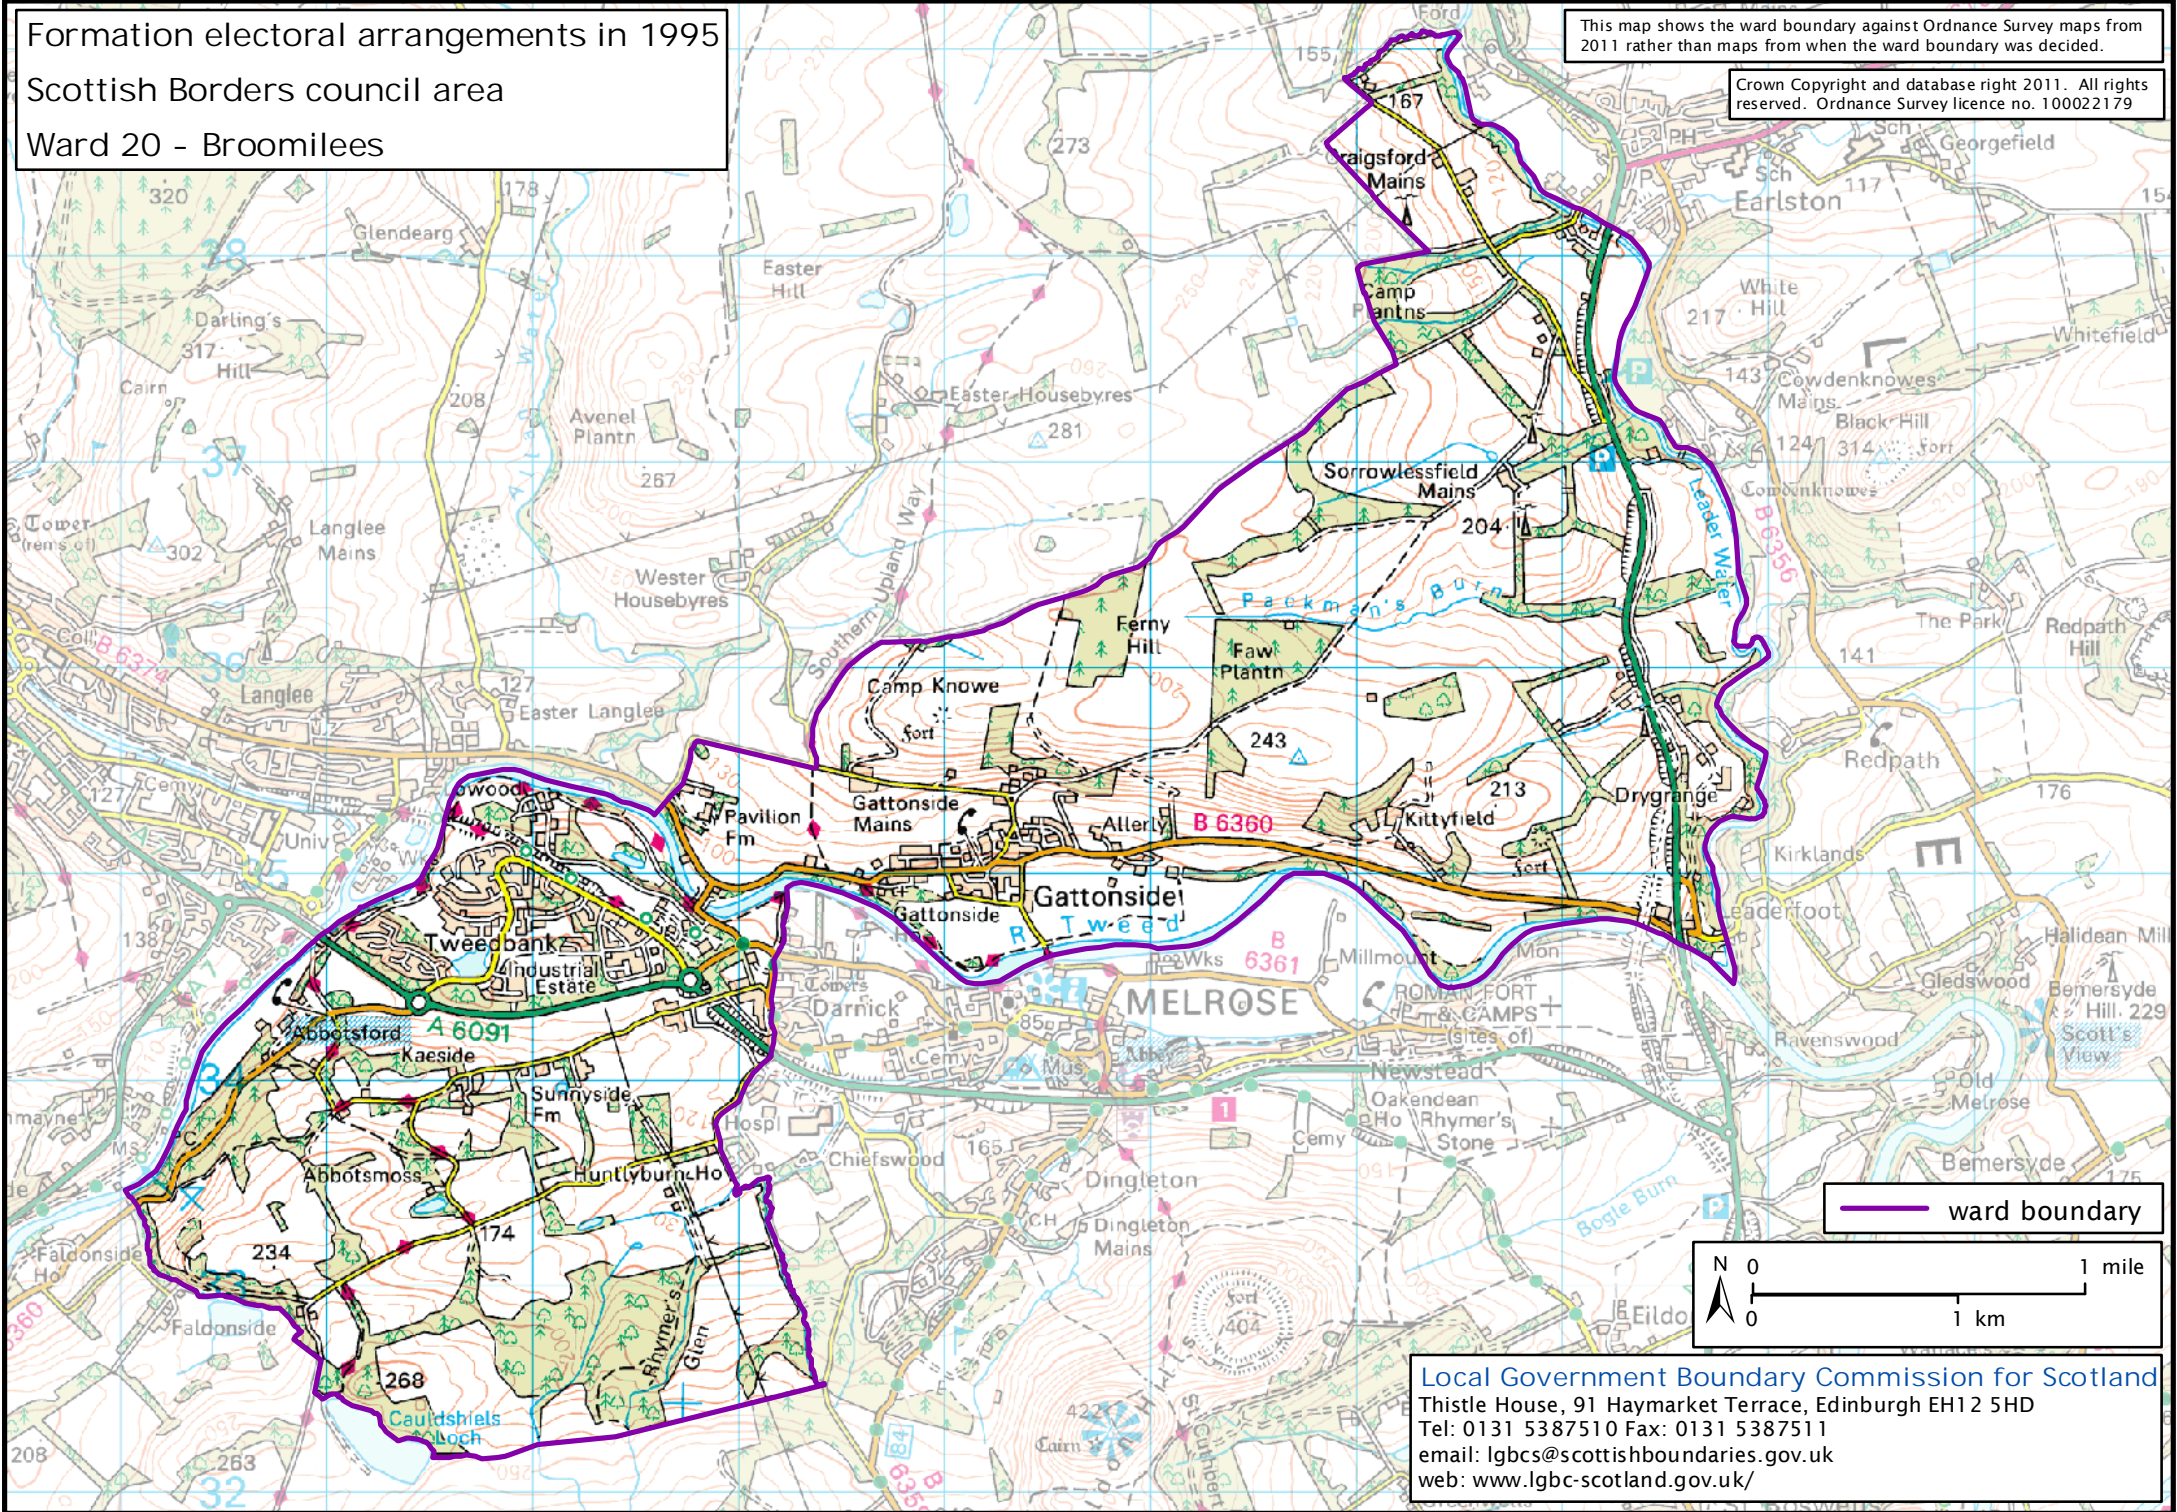

Formation electoral arrangements in 1995

Scottish Borders council area

Ward 20 - Broomilees

This map shows the ward boundary against Ordnance Survey maps from 2011 rather than maps from when the ward boundary was decided.

Crown Copyright and database right 2011. All rights reserved. Ordnance Survey licence no. 10002179

— ward boundary

Local Government Boundary Commission for Scotland
Thistle House, 91 Haymarket Terrace, Edinburgh EH12 5HD
Tel: 0131 5387510 Fax: 0131 5387511
email: lgbc@scottishboundaries.gov.uk
web: www.lgbc-scotland.gov.uk/