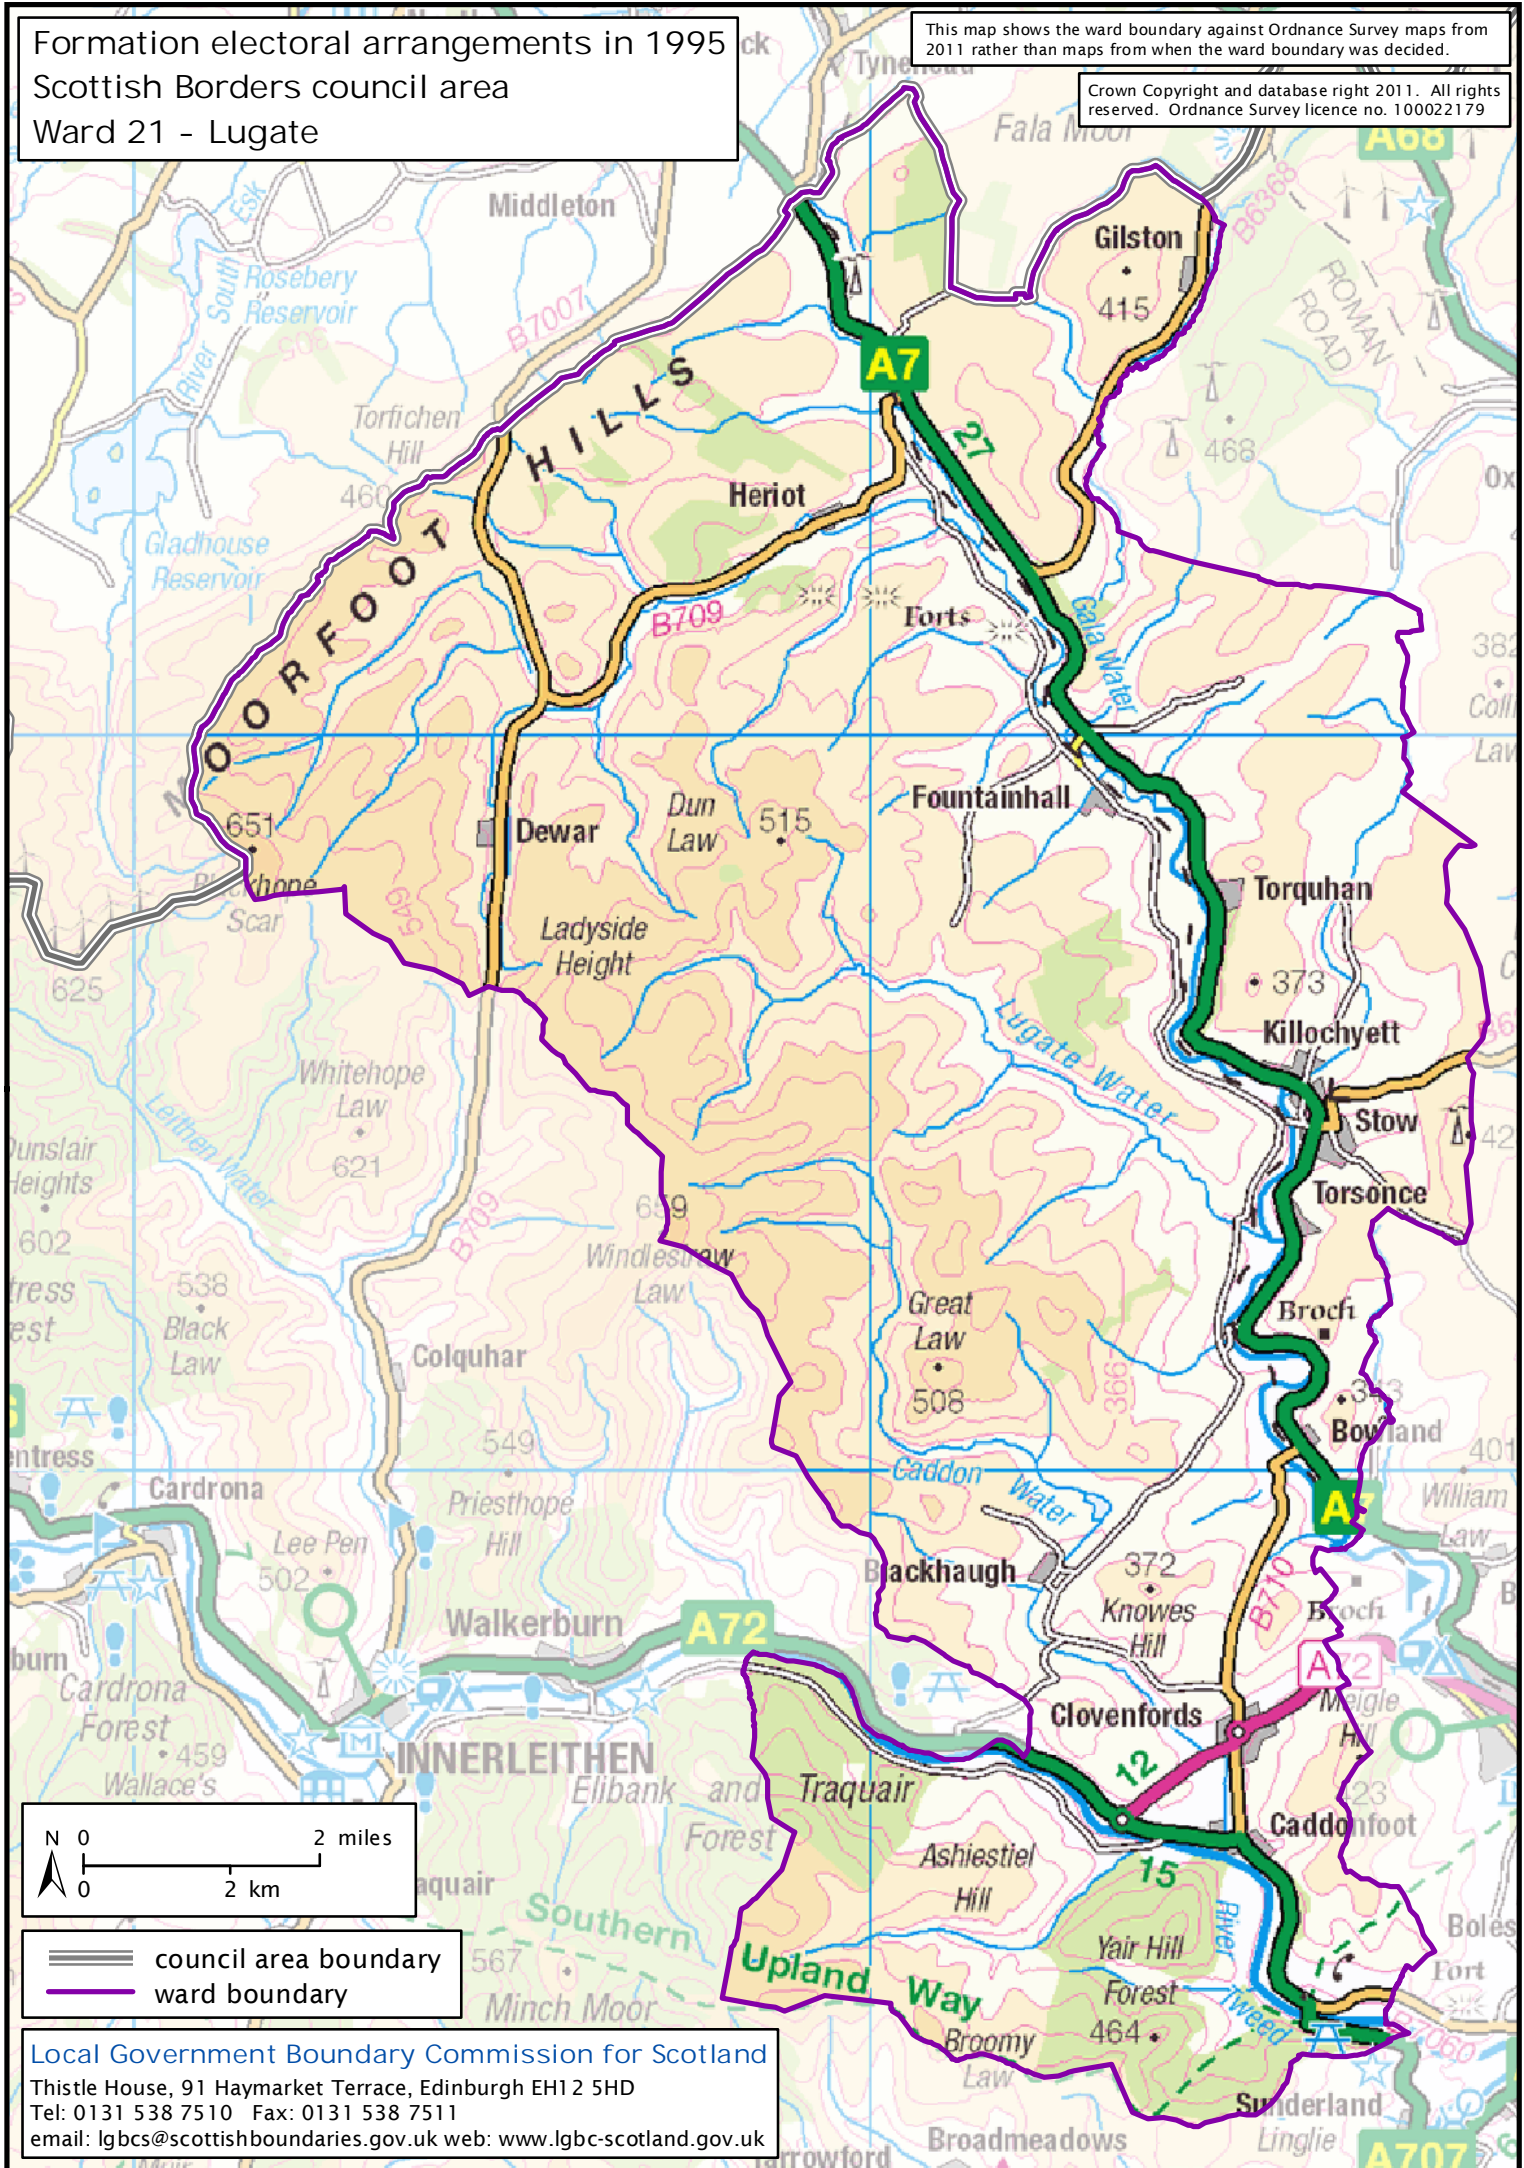

Formation electoral arrangements in 1995
Scottish Borders council area
Ward 21 - Lugate

This map shows the ward boundary against Ordnance Survey maps from 2011 rather than maps from when the ward boundary was decided.

Crown Copyright and database right 2011. All rights reserved. Ordnance Survey licence no. 100022179

N 0 2 miles
0 2 km

— council area boundary
— ward boundary

Local Government Boundary Commission for Scotland
Thistle House, 91 Haymarket Terrace, Edinburgh EH12 5HD
Tel: 0131 538 7510 Fax: 0131 538 7511
email: lgbcscottishboundaries.gov.uk web: www.lgbc-scotland.gov.uk